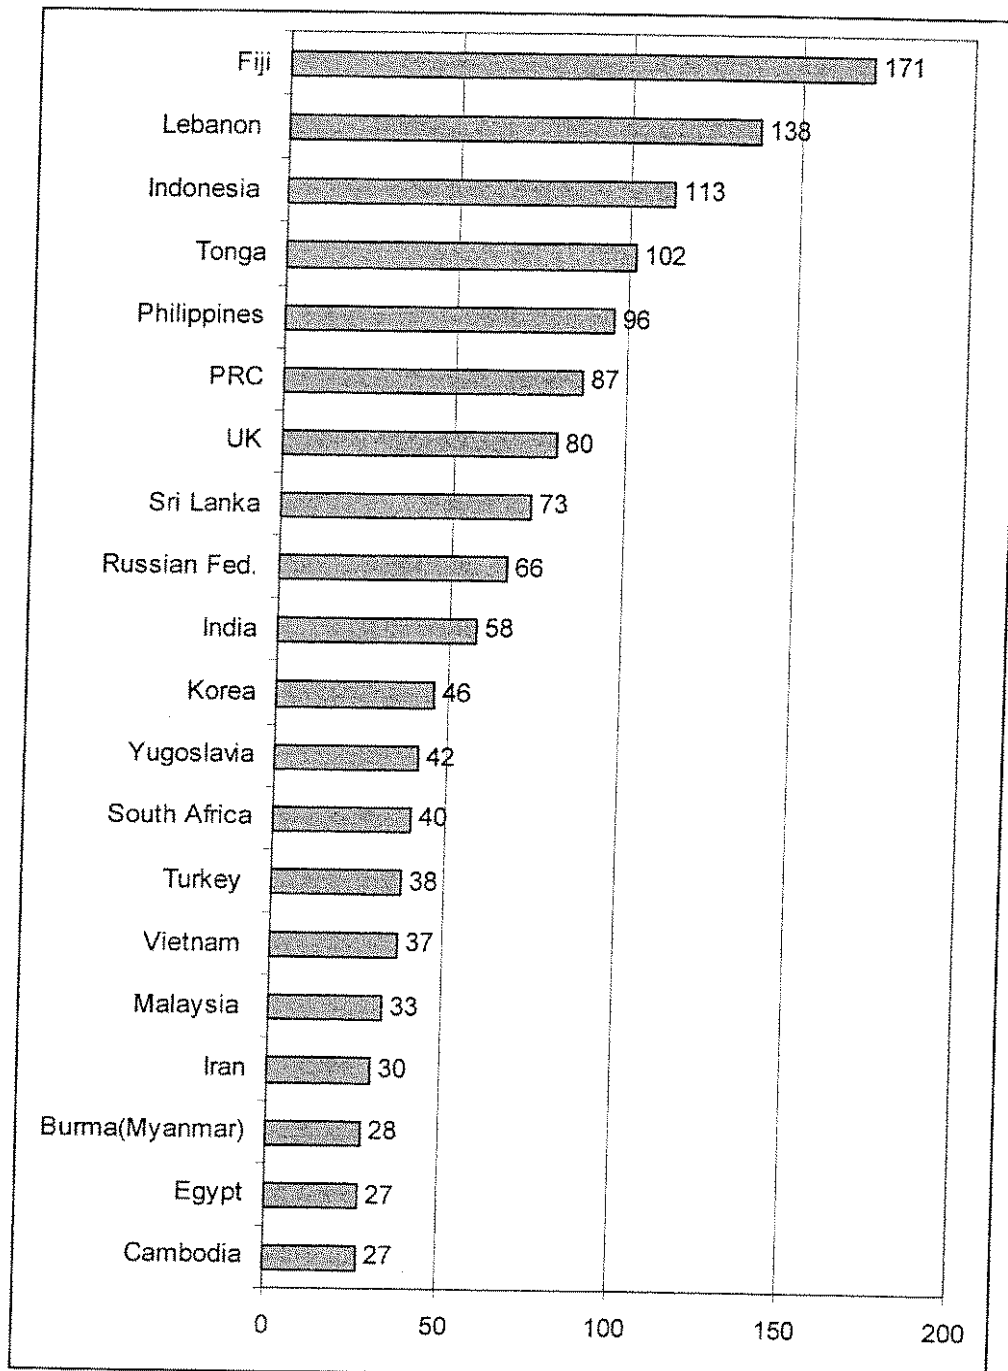

Graph 13G: Bar Graph of Top 20 MI Visa Grants Nationalities 2000-2003

It should be noted that, as a result of a recent exercise to manually cross check and validate departmental electronic and other records, there may be some variation to figures that have been previously provided.