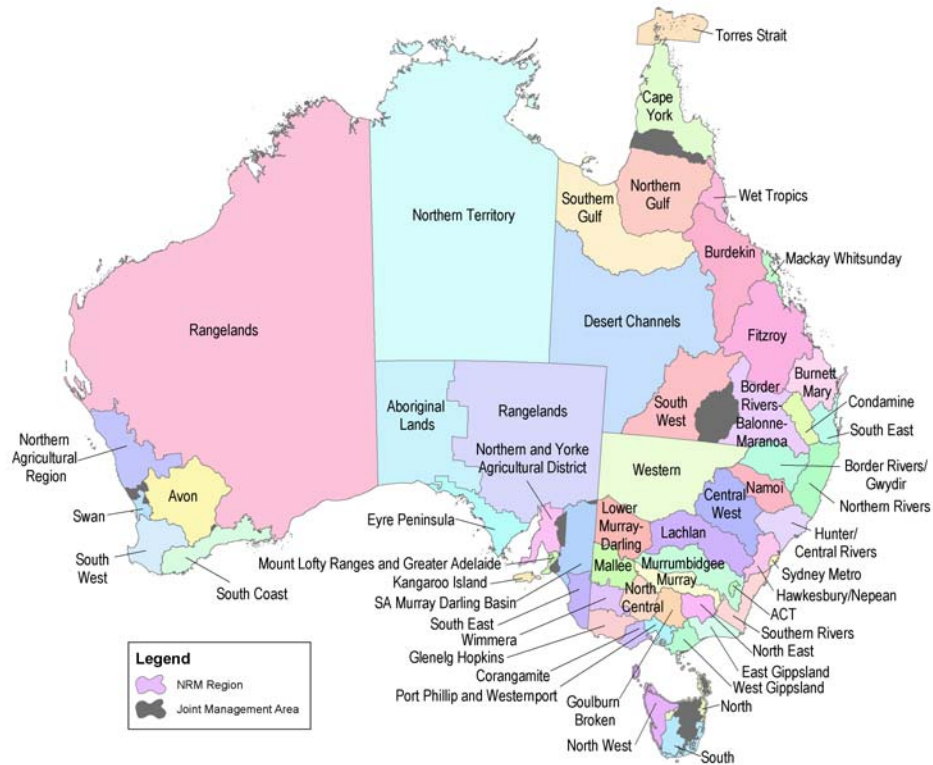

The Natural Resource Management Regions

Natural Resource Management Regions

Source:
ERIN
Department of the Environment and Heritage
Canberra, August 2004.
© Commonwealth of Australia, 2004.