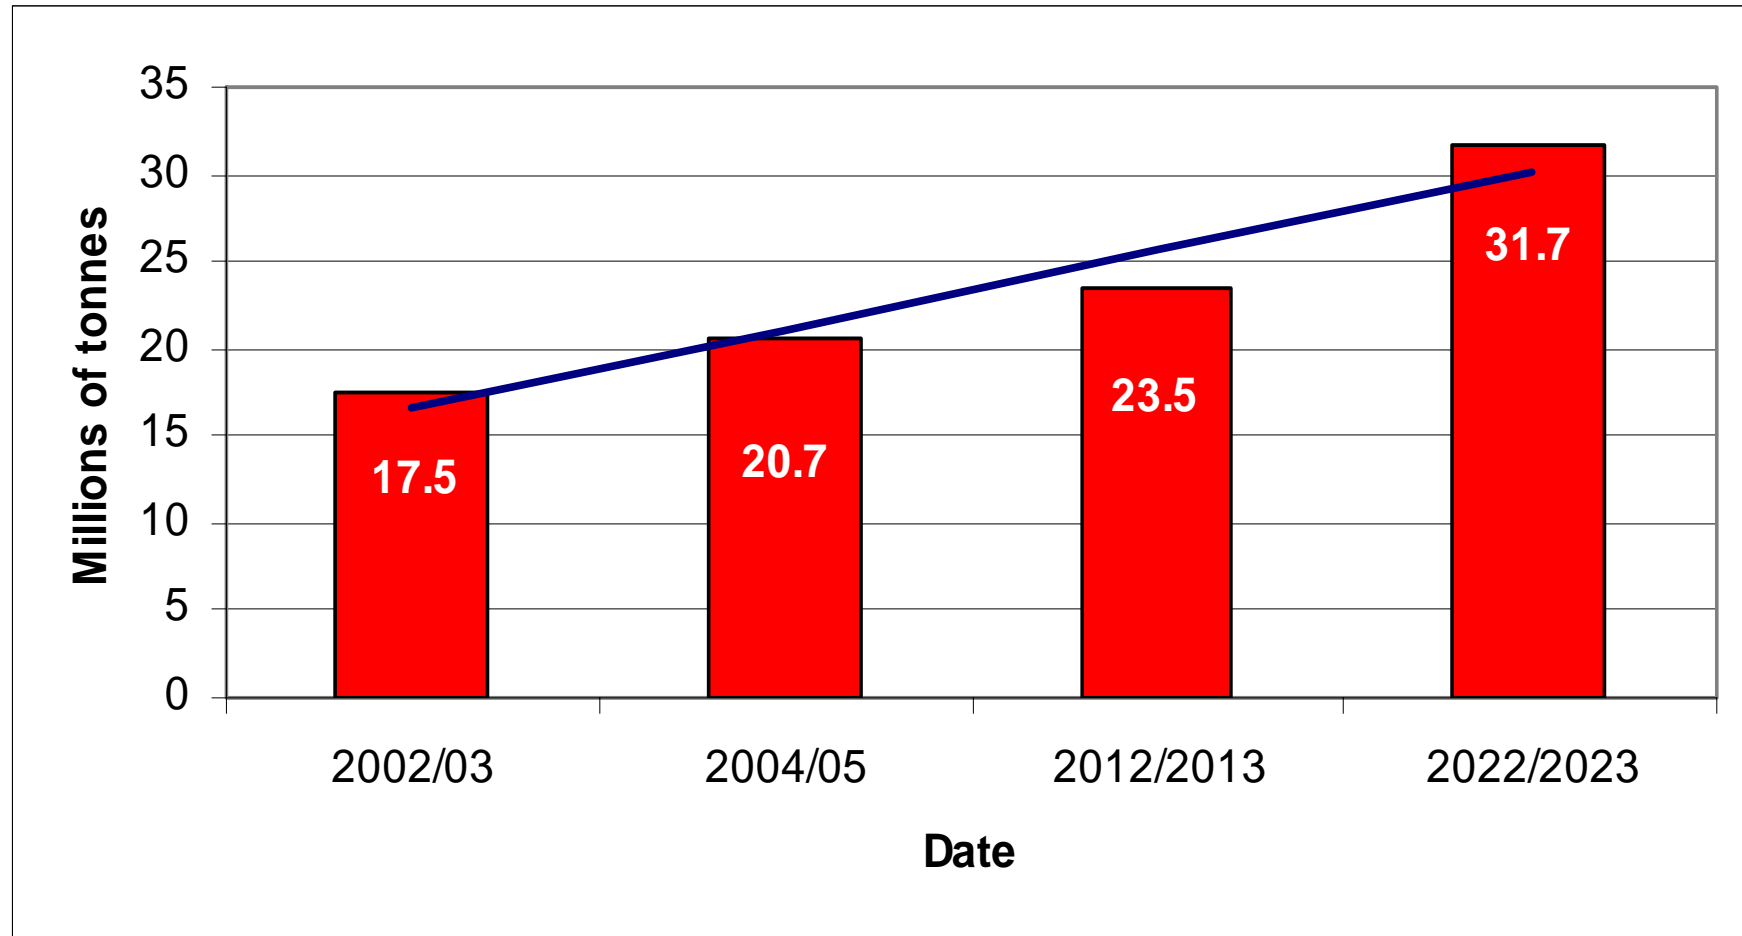

Waste disposal trend in Australia

Sources: *The blue book*, 2007/08 – WME environment Business Media

Waste and Recycling in Australia, 6 February 2006 – Hyder Consulting