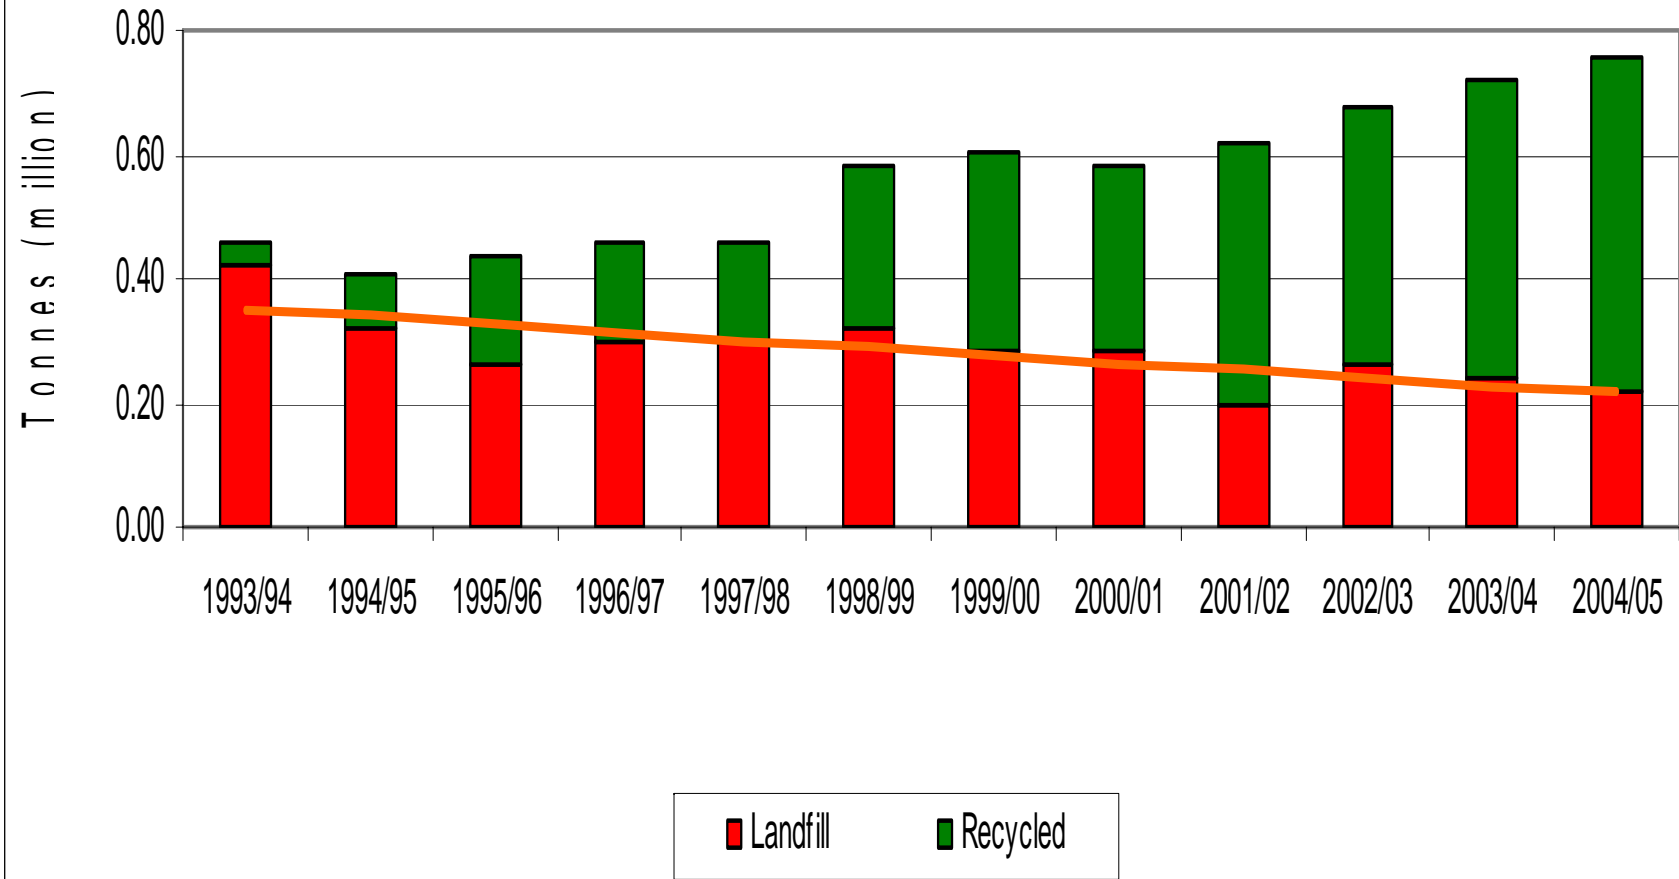

ACT Total Waste to Landfill