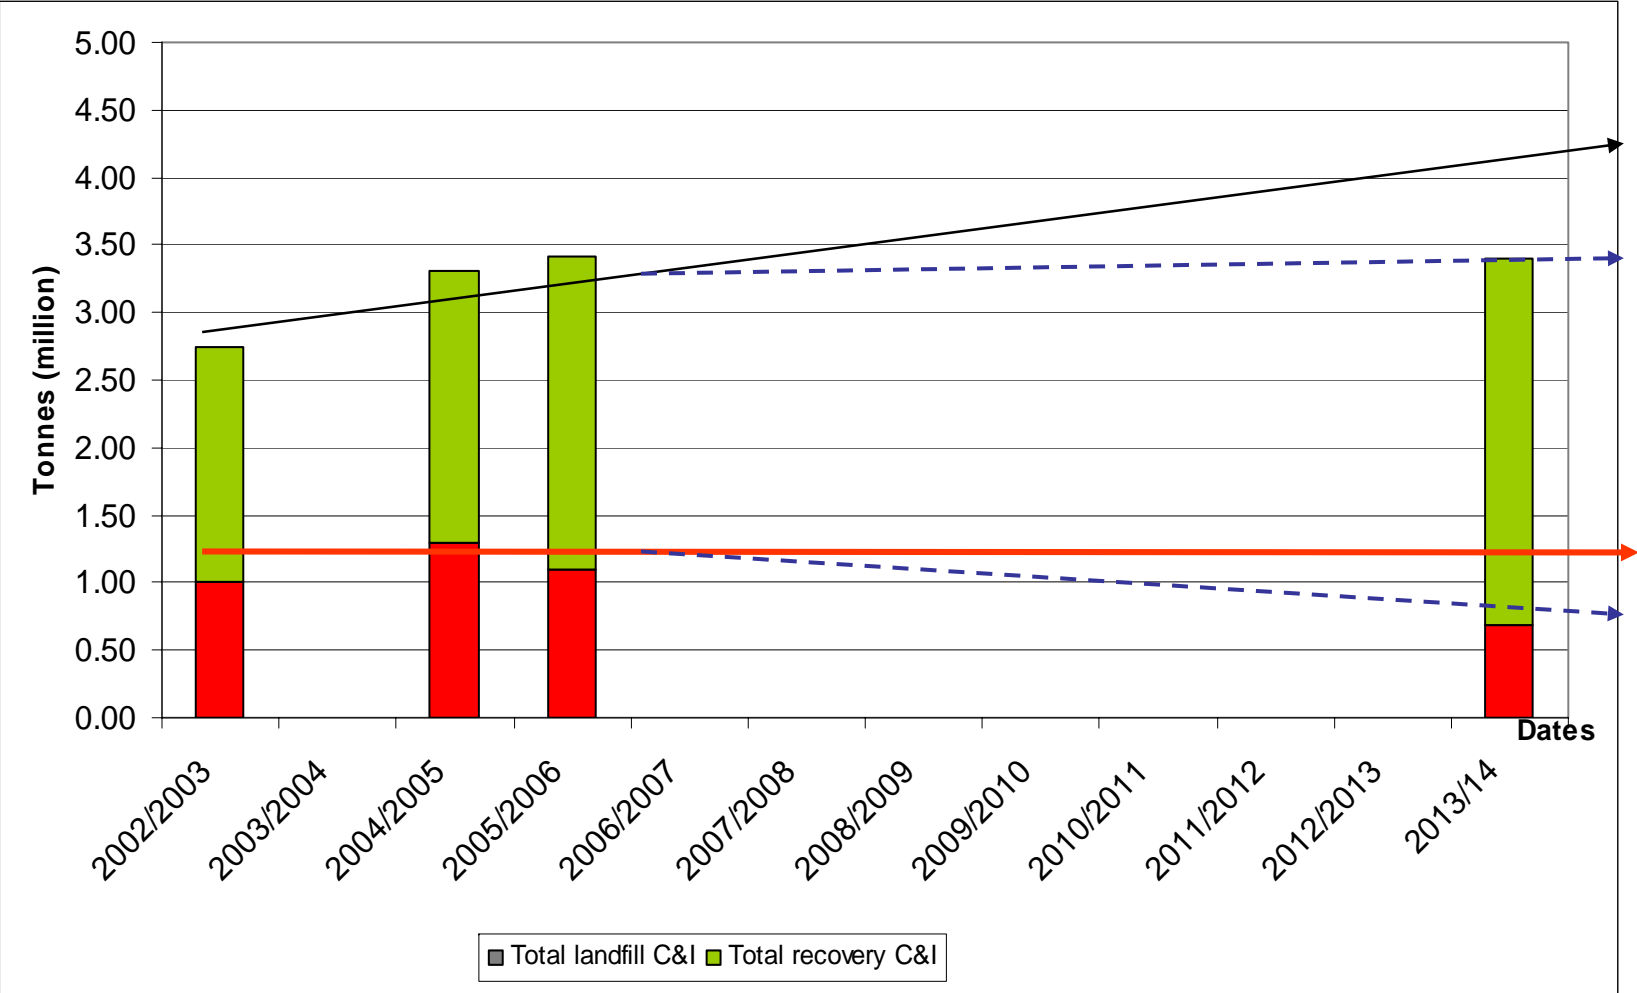

# VIC Total Waste to Landfill

# C+I waste to landfill VIC

-  Total trend line
-  Total landfill waste trend line
-  Target lines