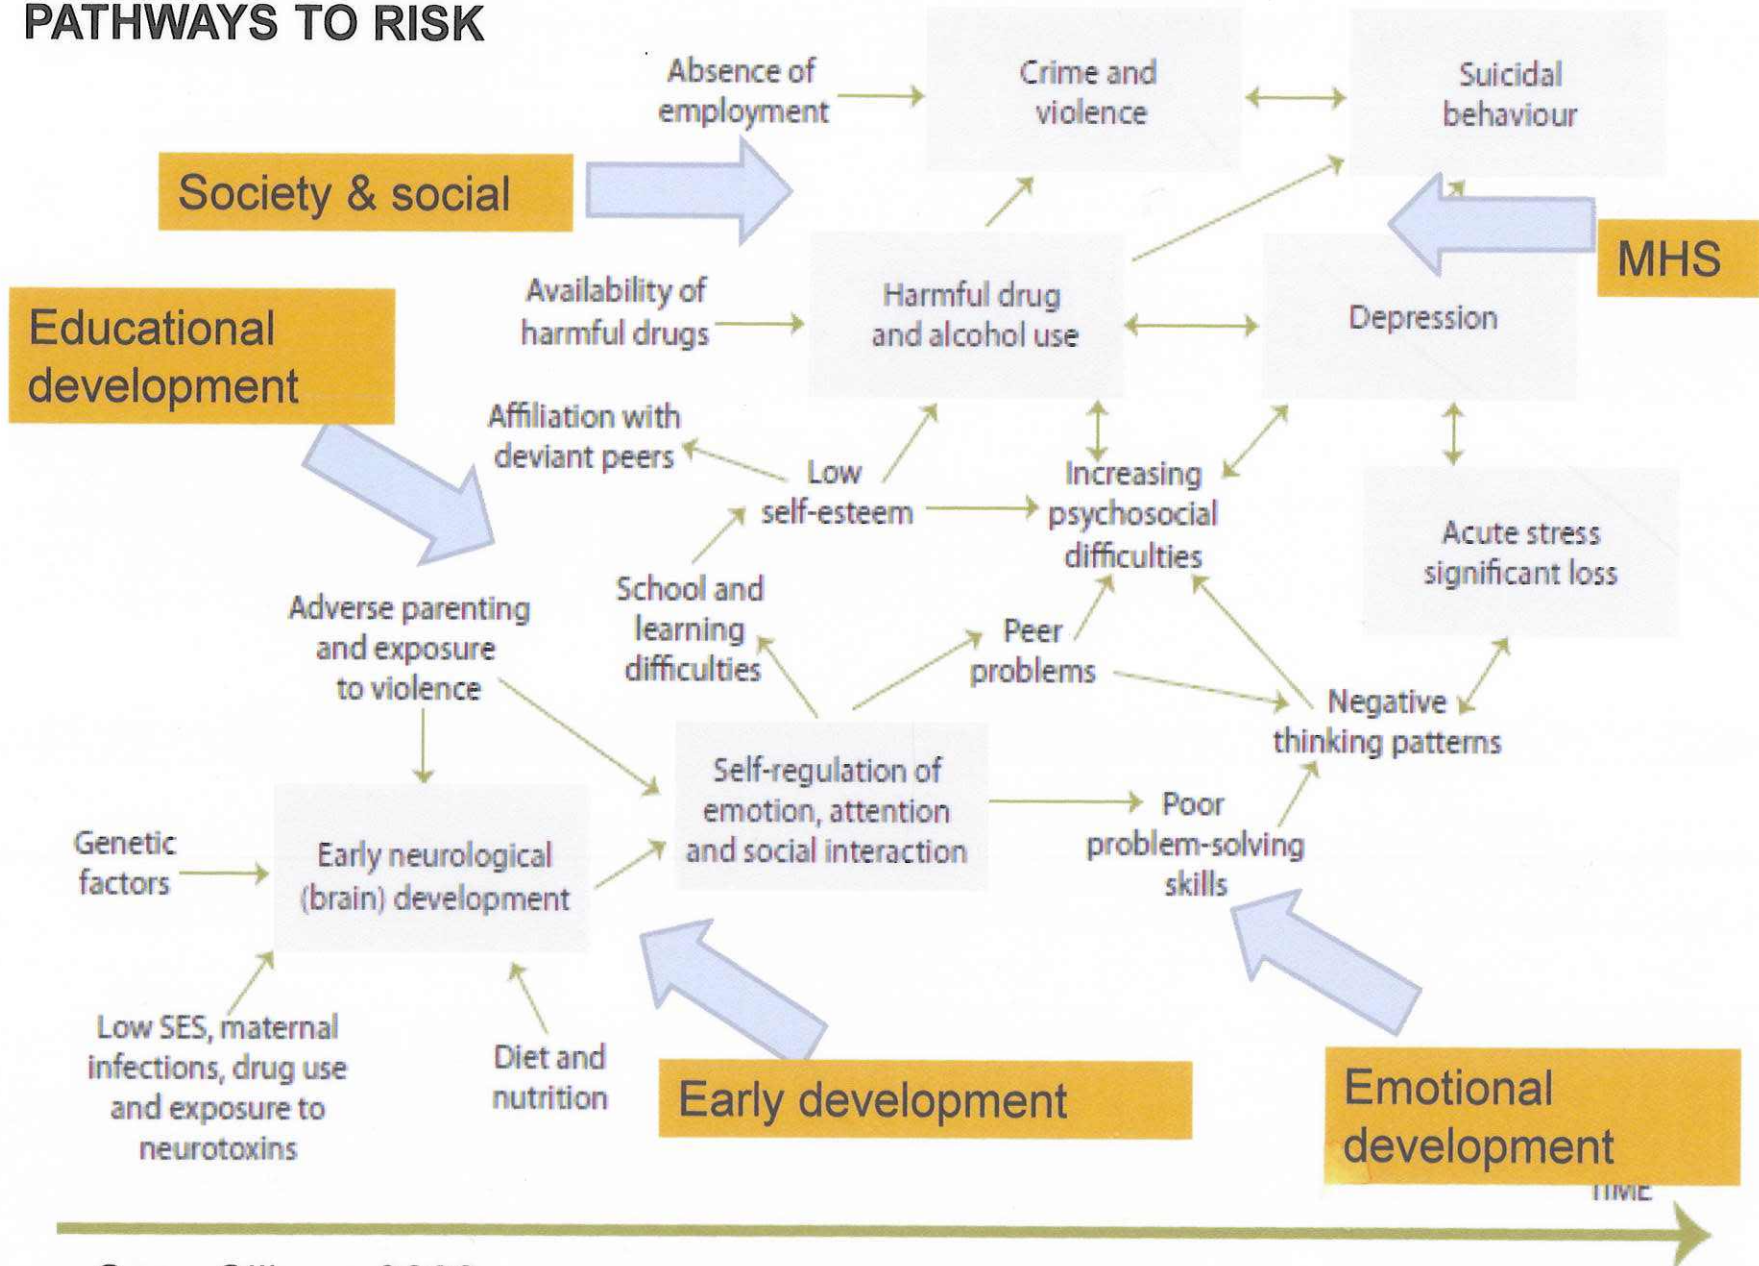

PATHWAYS TO RISK

Sven Silburn 2003

Provided by Prof. Ian Wright
 at Suicide in Australia Seminar
 in Adelaide 4/5/10

PATHWAYS TO RISK

Sven Silburn 2003