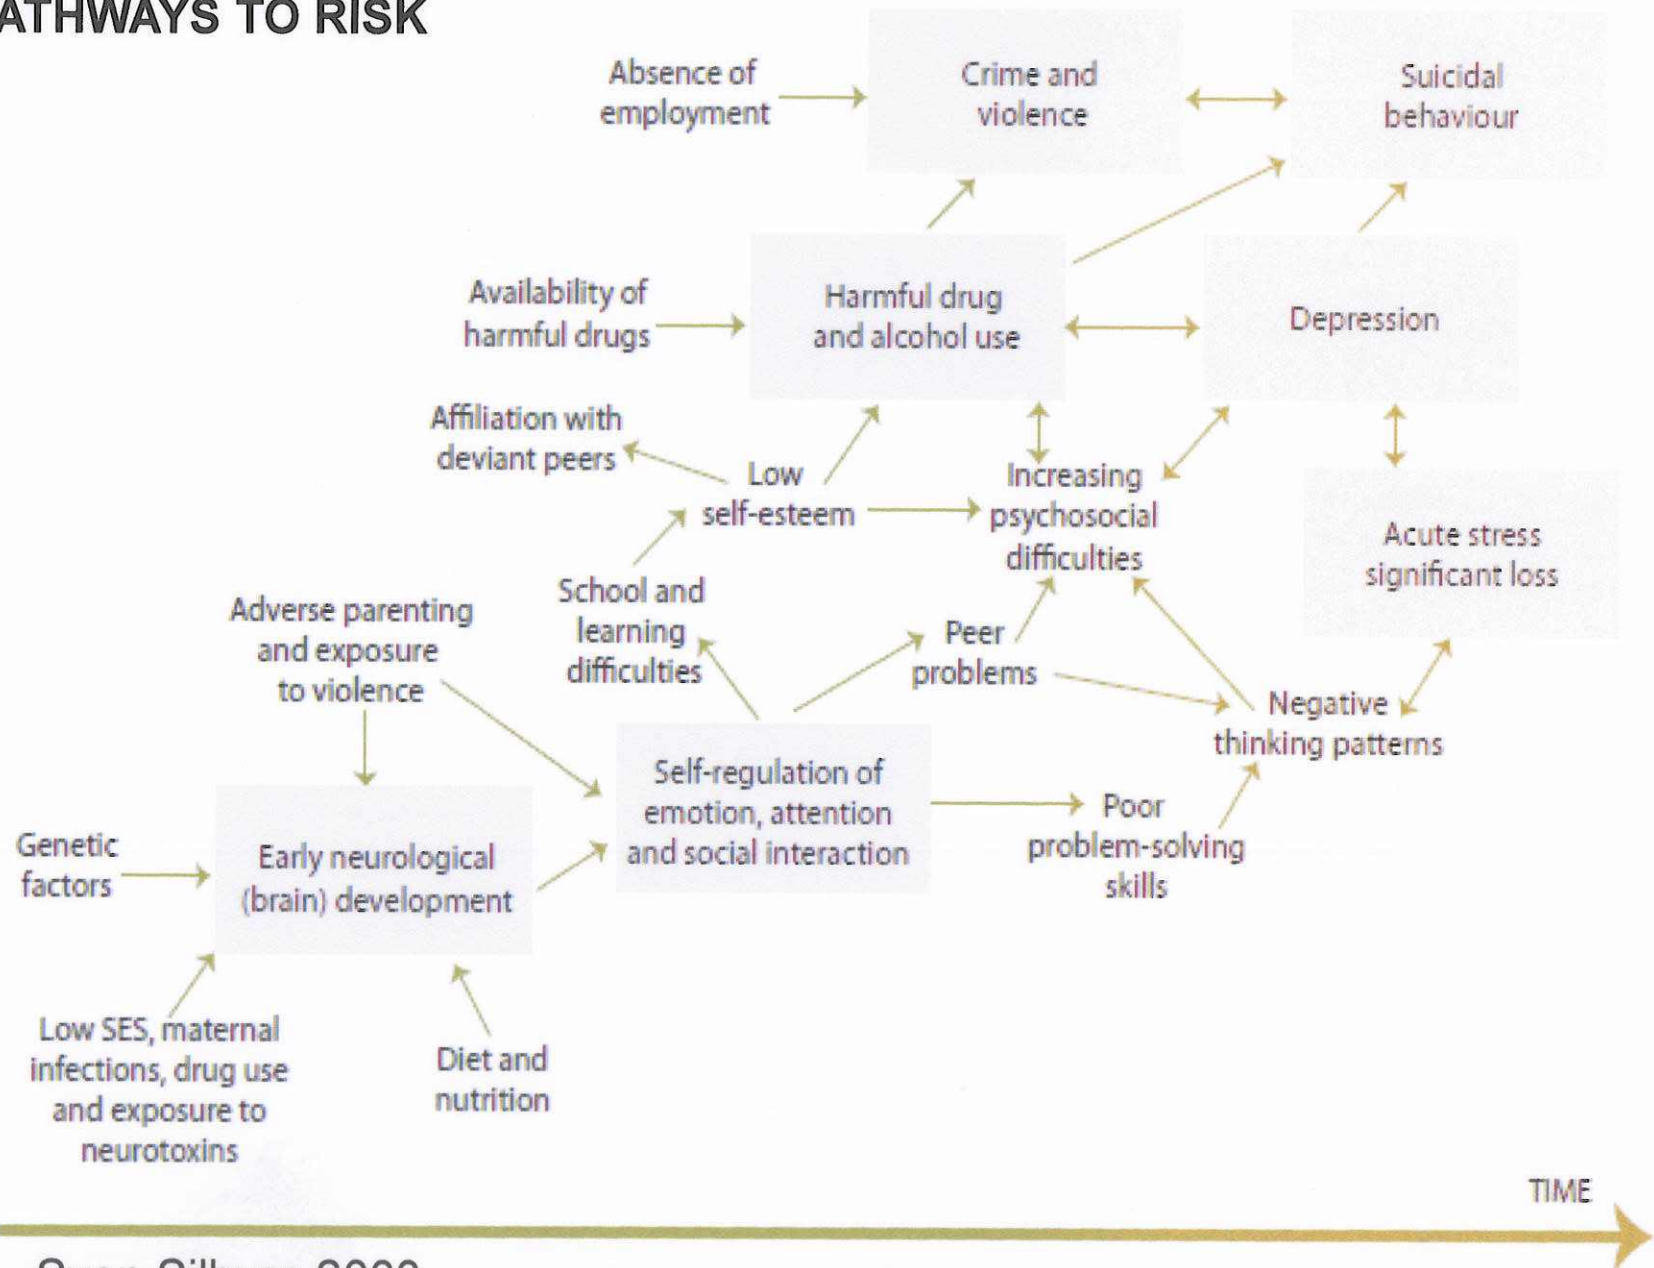

PATHWAYS TO RISK

Sven Silburn 2003

Provided by Prof. Ian Wright
 at Suicide in Australia Seminar
 in Adelaide 4/5/10

PATHWAYS TO RISK

Sven Silburn 2003