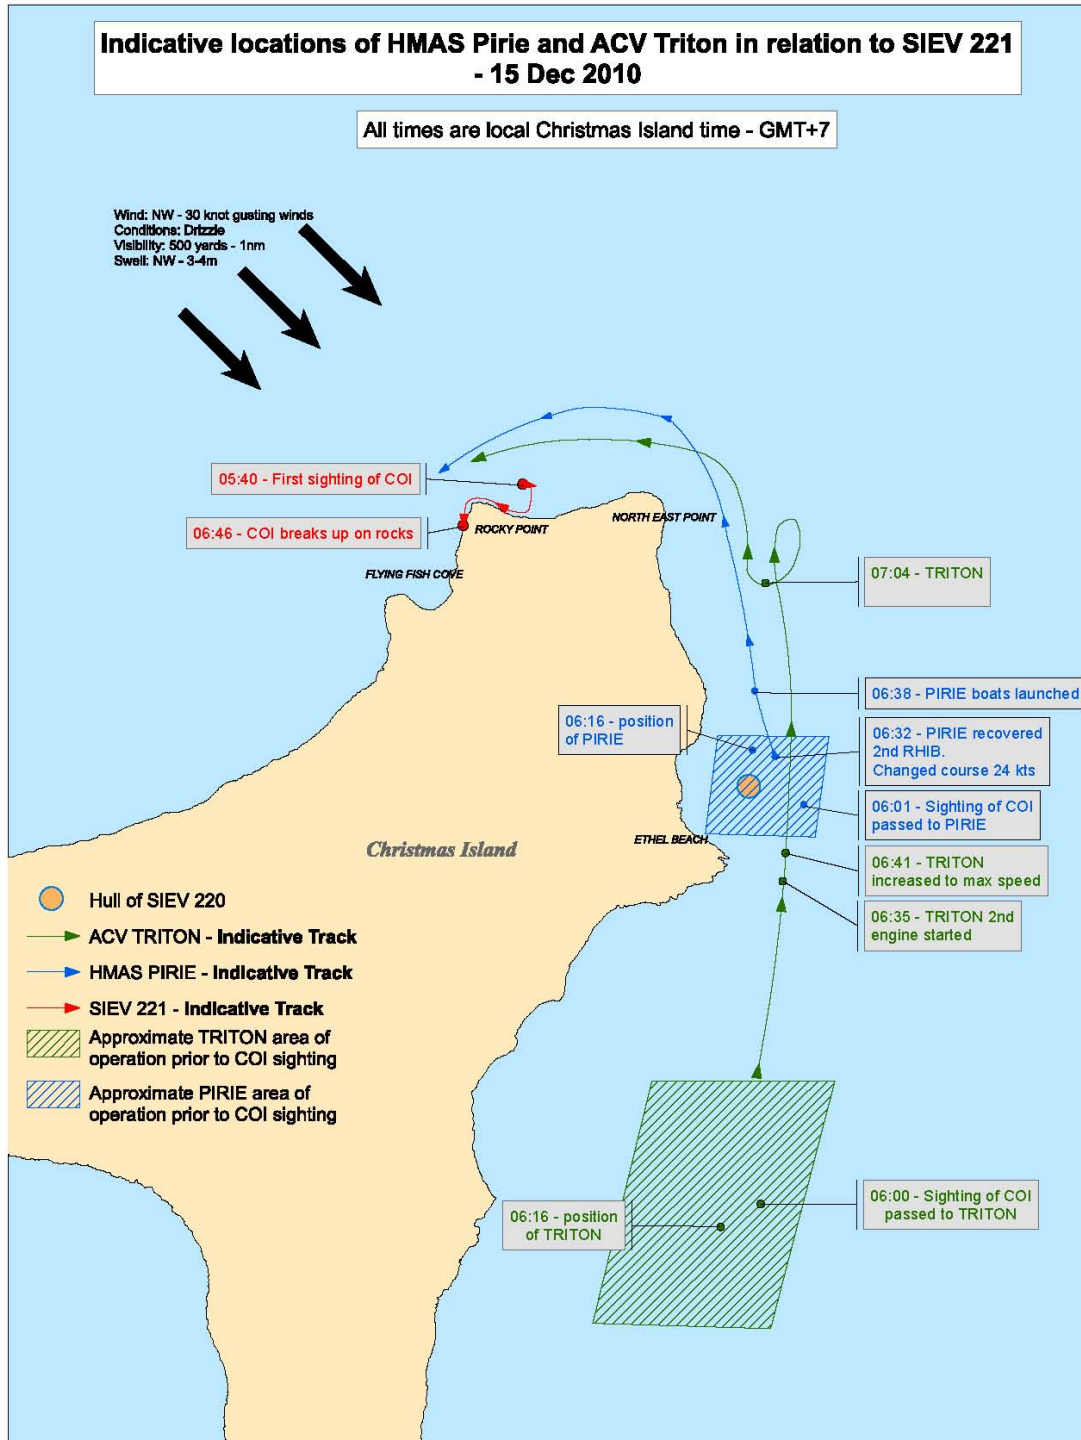

Attachment 1

Customs. Submission number 8, Annex 6 - Indicative locations of HMAS Pirie and ACV Triton in relation to SIEV 221 – 15 December 2010. Received on the 3rd May, 2011.