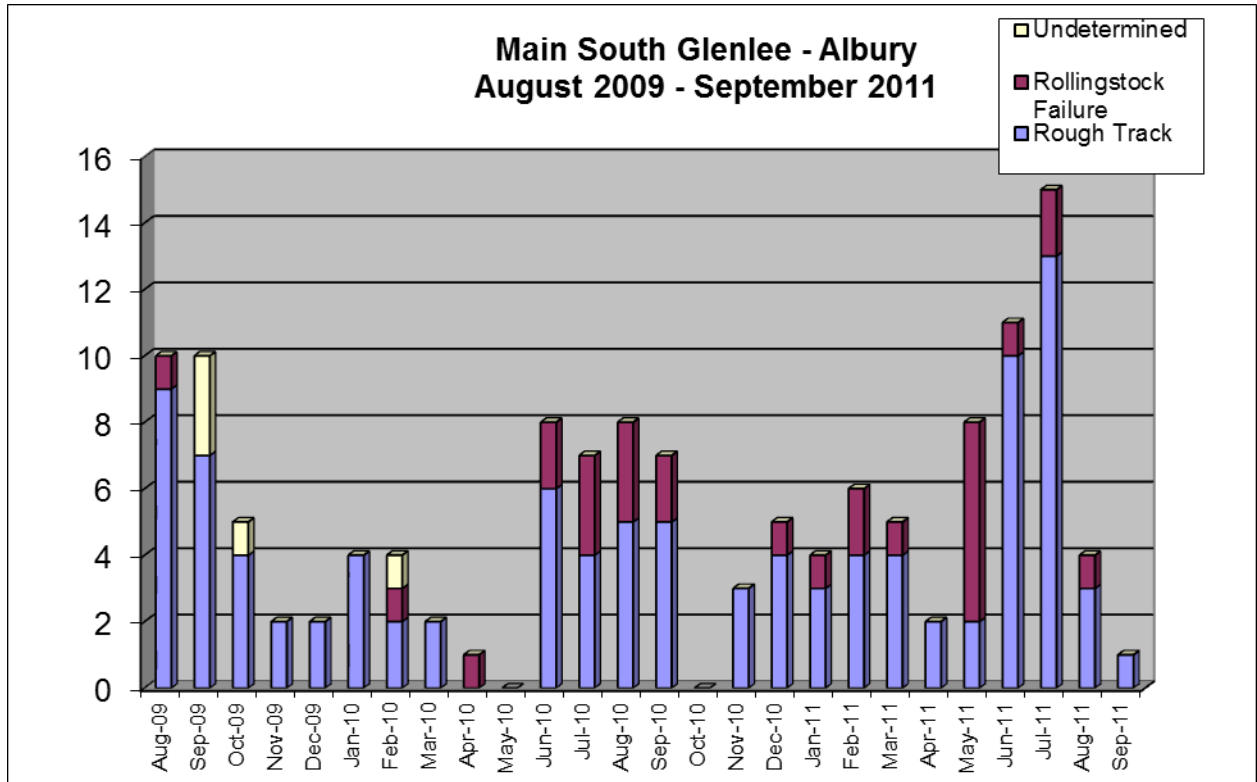

**Melbourne to Sydney Train Partings**

**Macarthur to Albury**

**Melbourne to Albury**