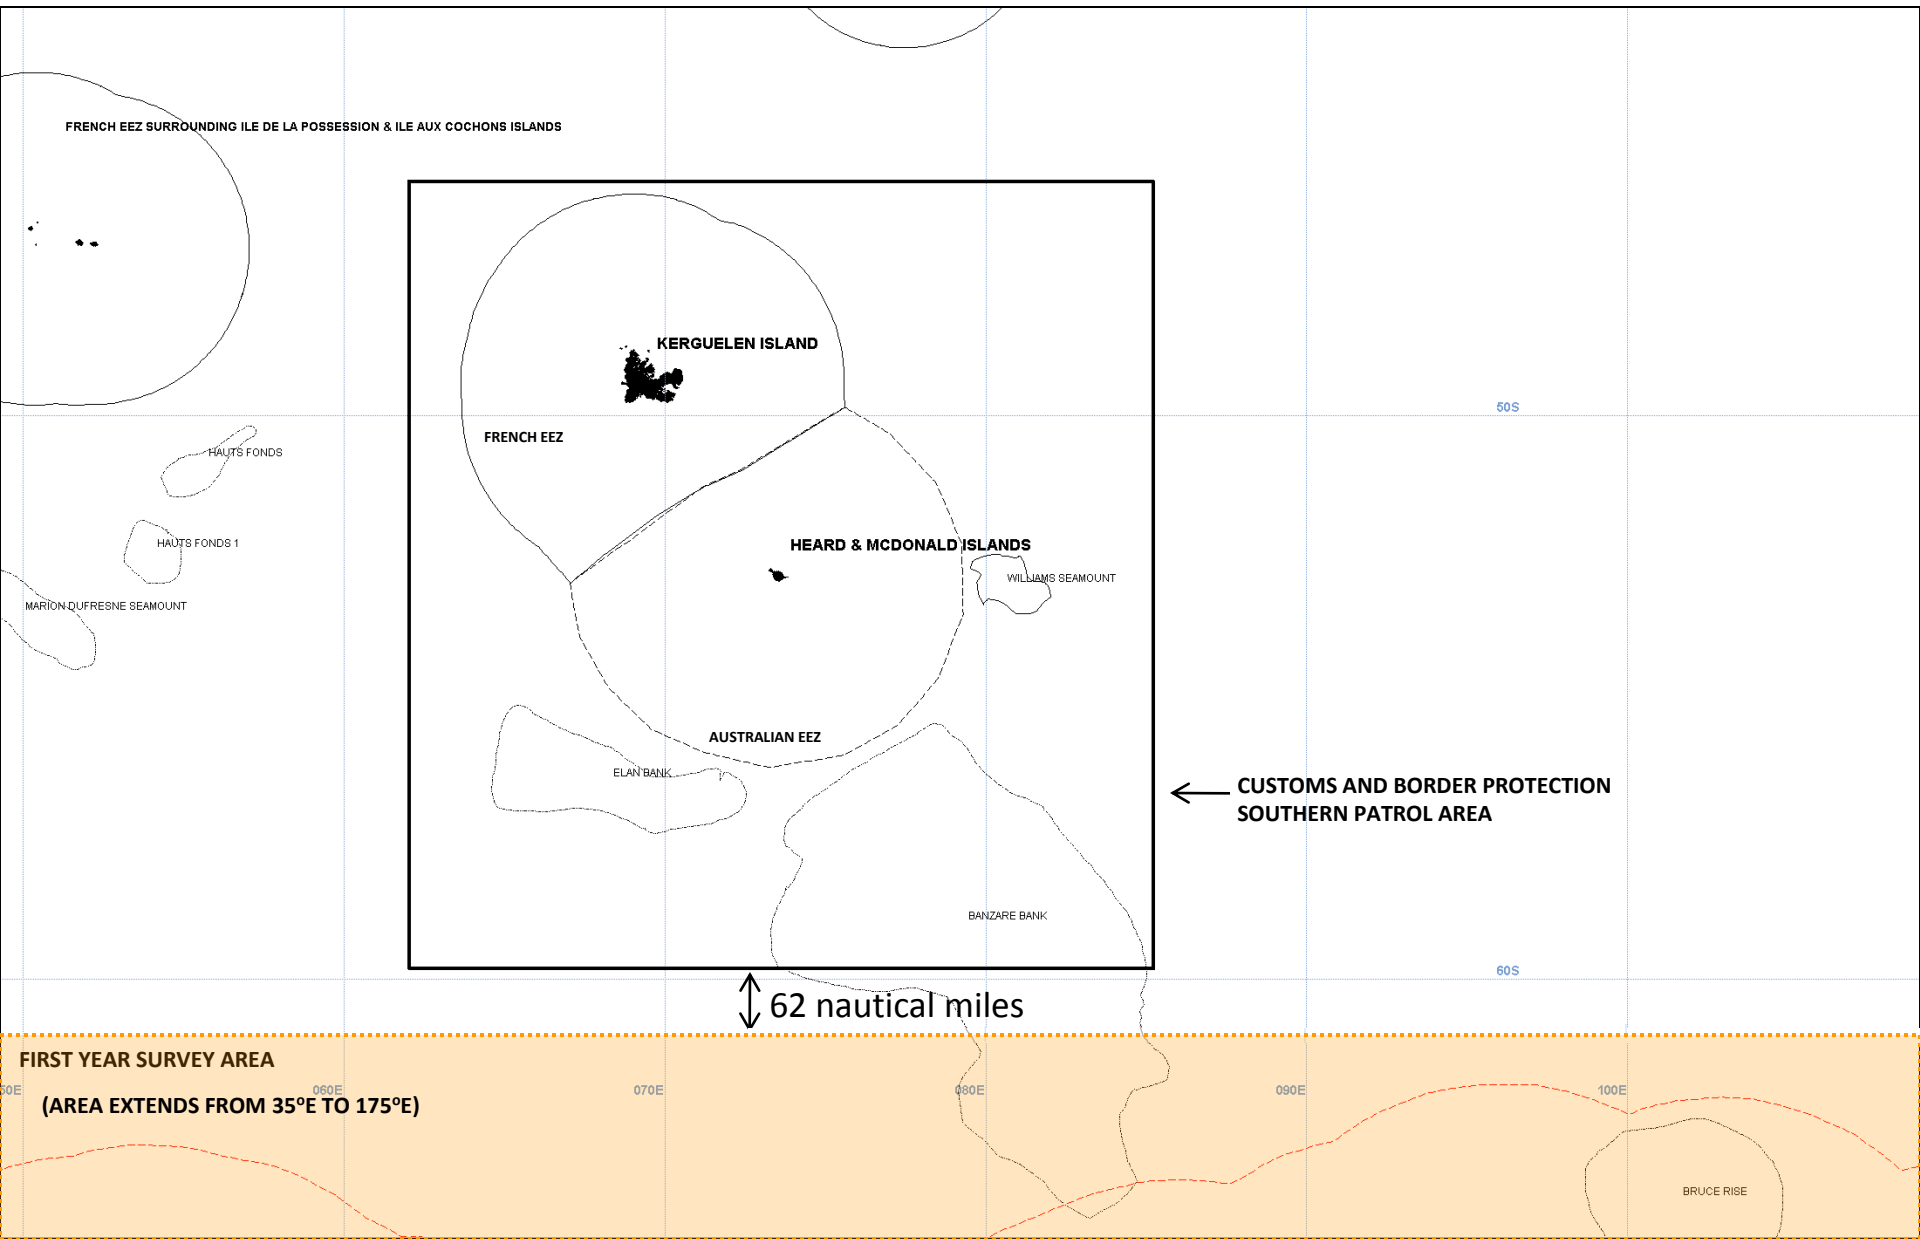

60°E

80°E

100°E

160°E

40°S

40S

60°S

60S

FRENCH EEZ SURROUNDING ILE AMSTERDAM & ILE SAINT-PAUL

1575 nautical miles

FRENCH EEZ SURROUNDING ILE DE LA POSSESSION & ILE AUX COCHONS ISLANDS

FRENCH EEZ

KERGUELEN ISLAND

HEARD & MCDONALD ISLANDS

AUSTRALIAN EEZ

CUSTOMS AND BORDER PROTECTION
SOUTHERN PATROL AREA

FIRST YEAR SURVEY AREA

(AREA EXTENDS FROM 35°E TO 175°E)

SECOND YEAR SURVEY AREA

(AREA EXTENDS FROM 130°E TO 145°W)

FRENCH EEZ SURROUNDING ILE DE LA POSSESSION & ILE AUX COCHONS ISLANDS

↕ 62 nautical miles

FIRST YEAR SURVEY AREA
(AREA EXTENDS FROM 35°E TO 175°E)

BRUCE RISE