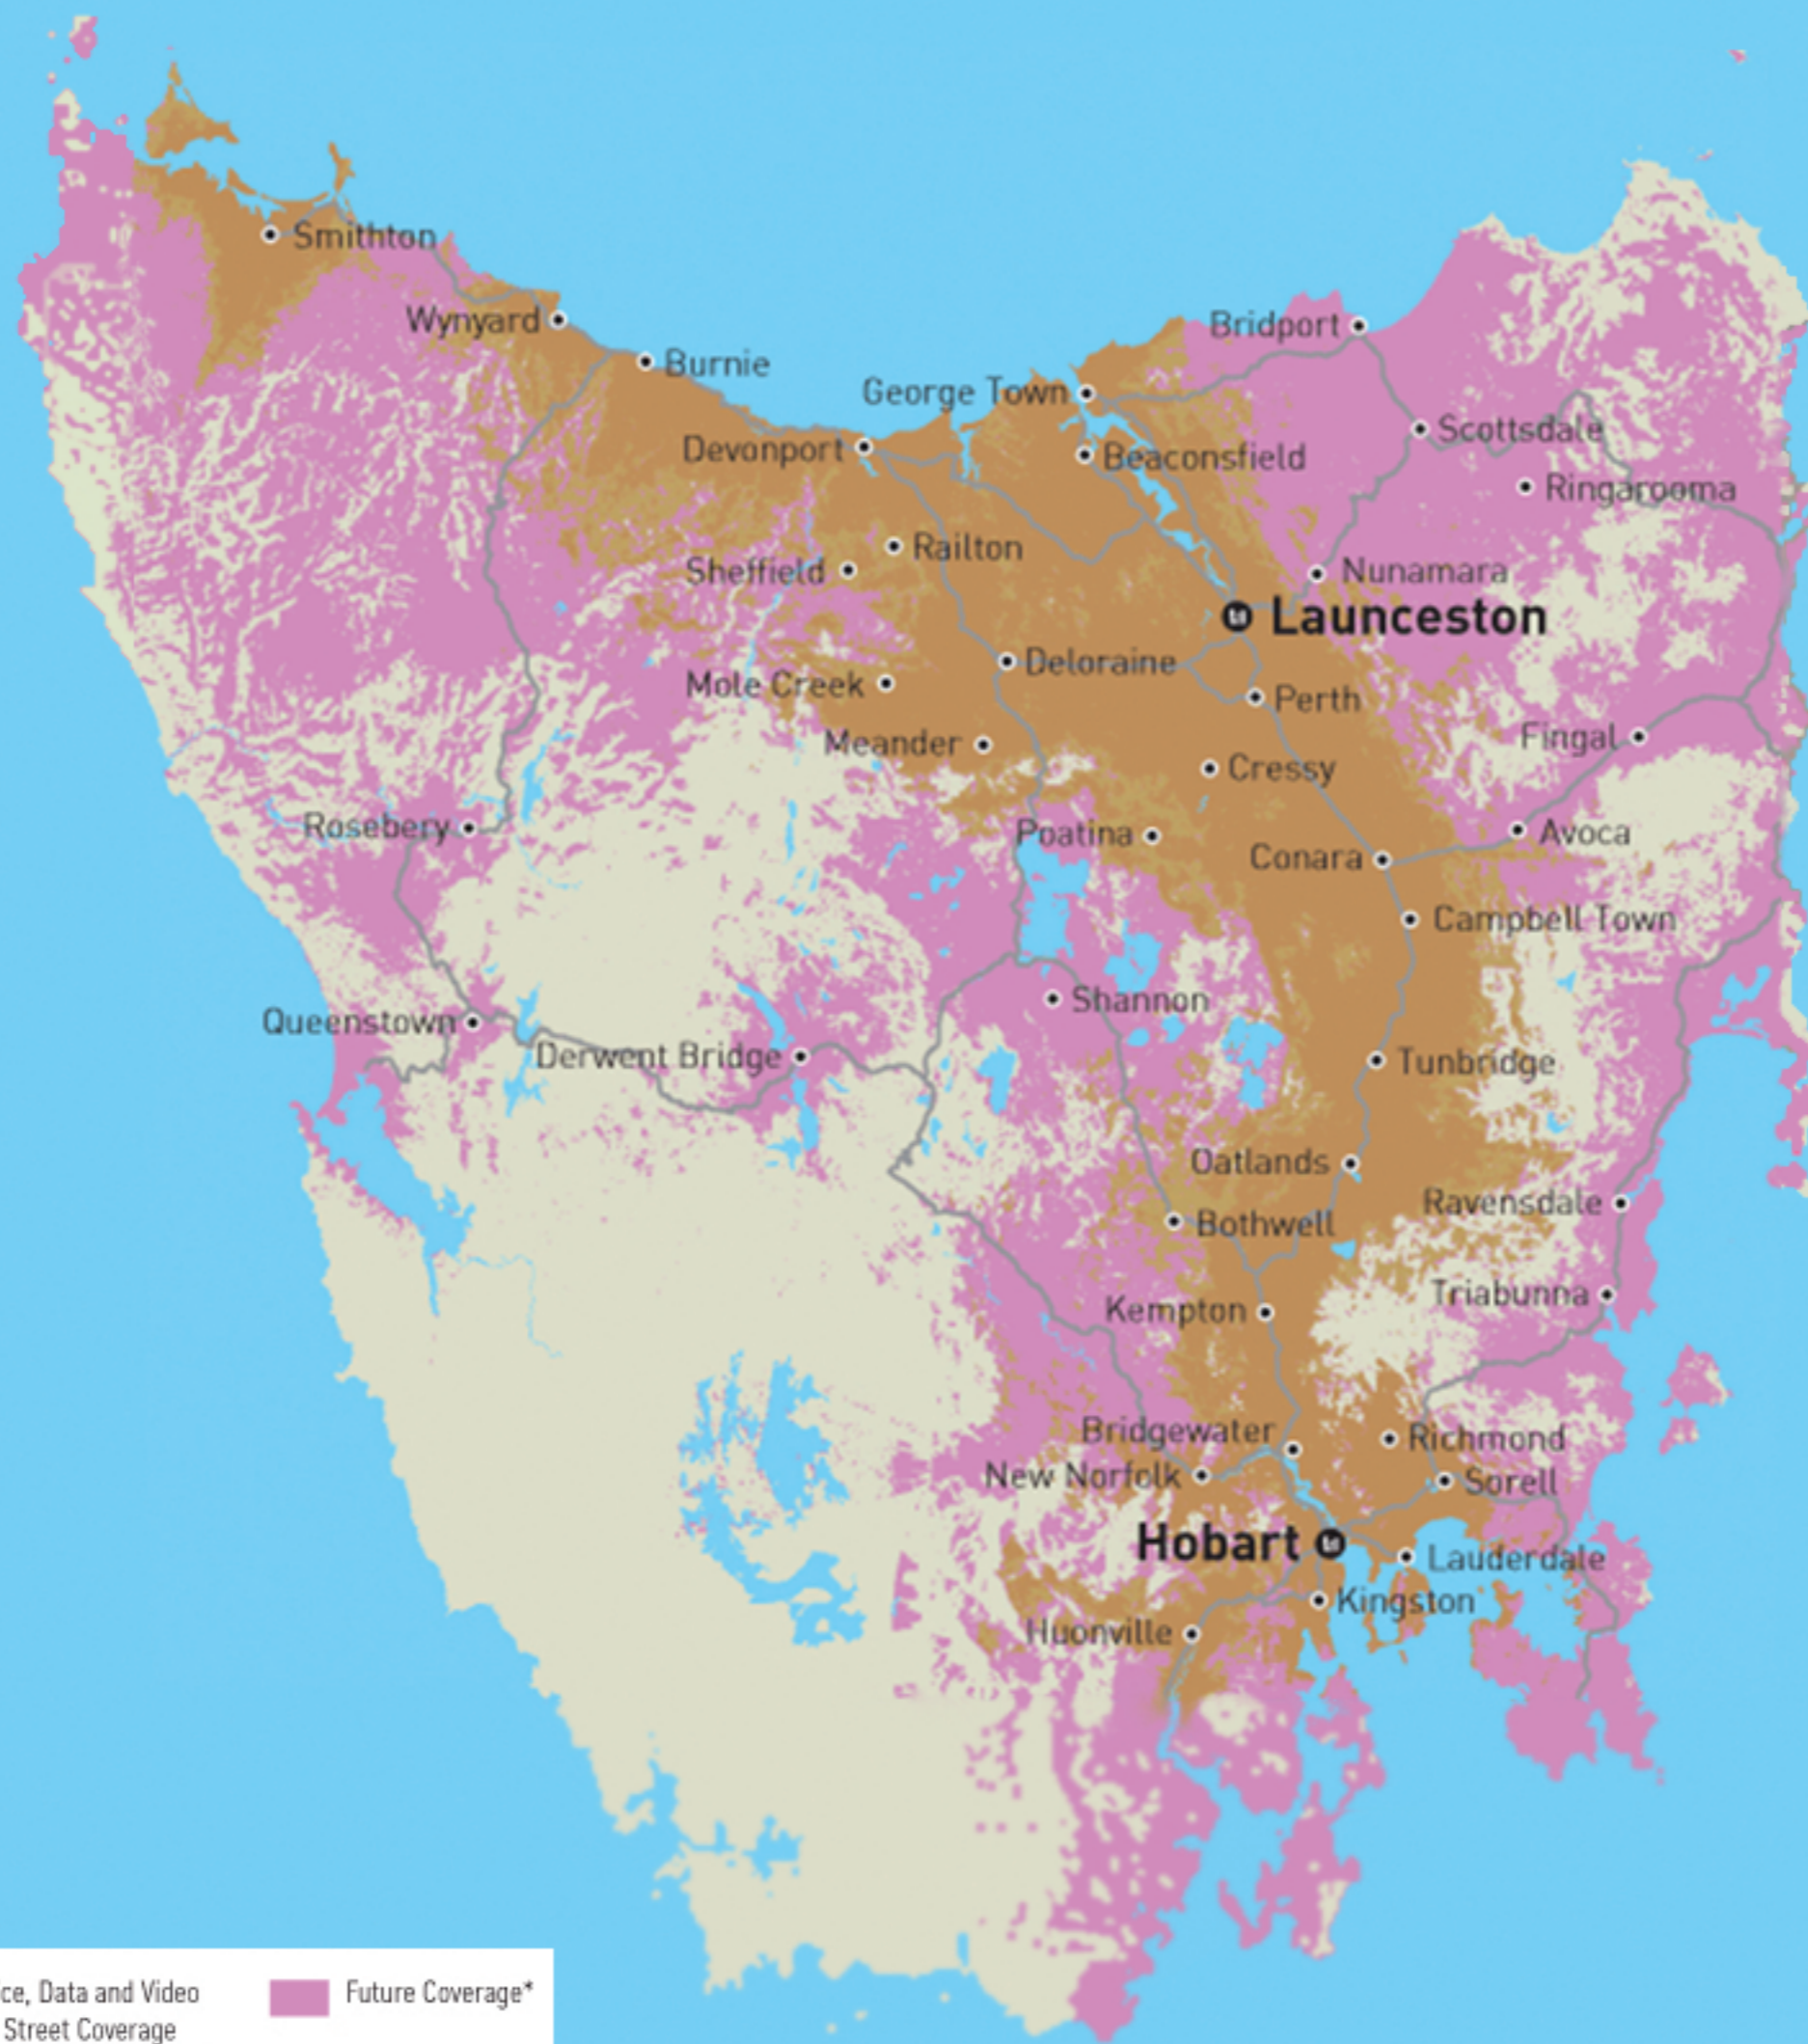

Optus Dual Band Network Coverage - Tasmania

 Voice, Data and Video On Street Coverage*

 Voice, Data and Video On Street Coverage with External Antenna*

 Future Coverage*