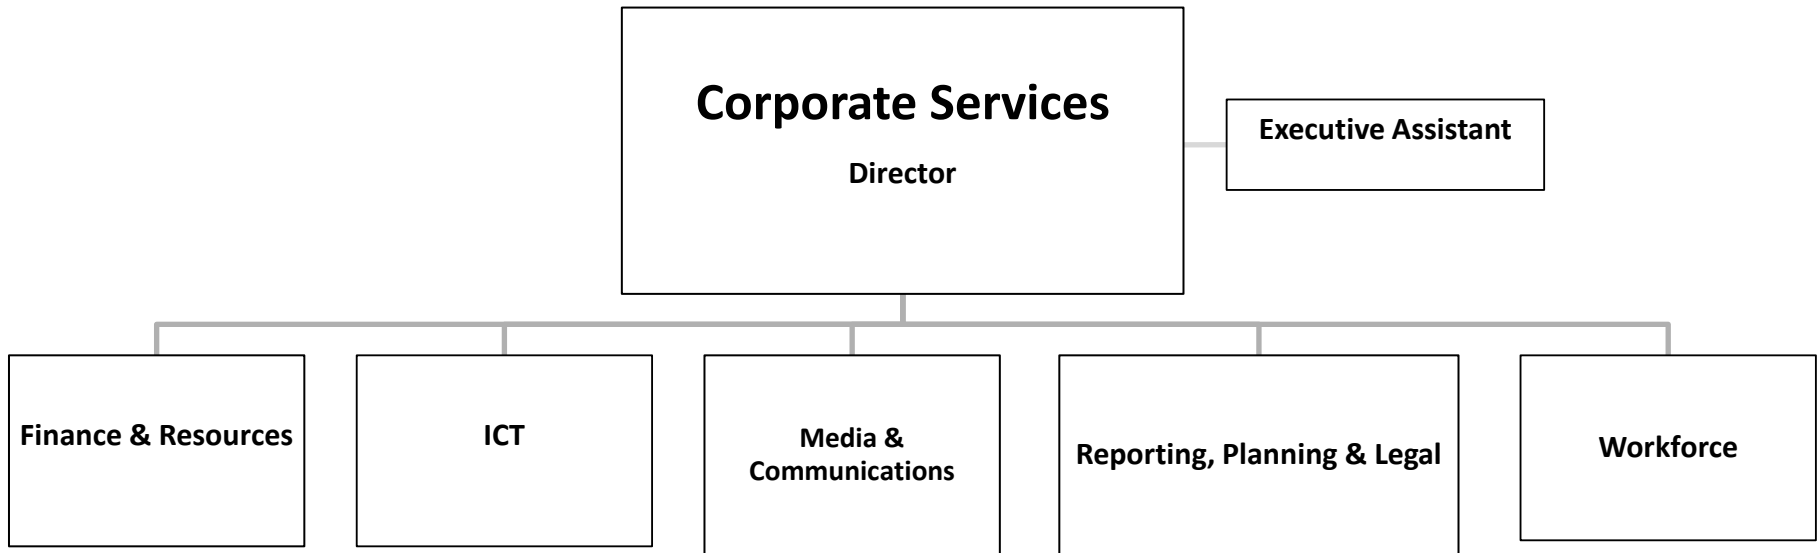

Fair Work Australia Structure

Regulatory Compliance

Director

Finance Officer

Legal Special Project Team

NSW Team

Vic Team

Tribunal Services
Director

Executive Assistant

**Victorian Associates
& National Coordinator**

**Library & Records
Management**

Member Support

RSRT & MW Research