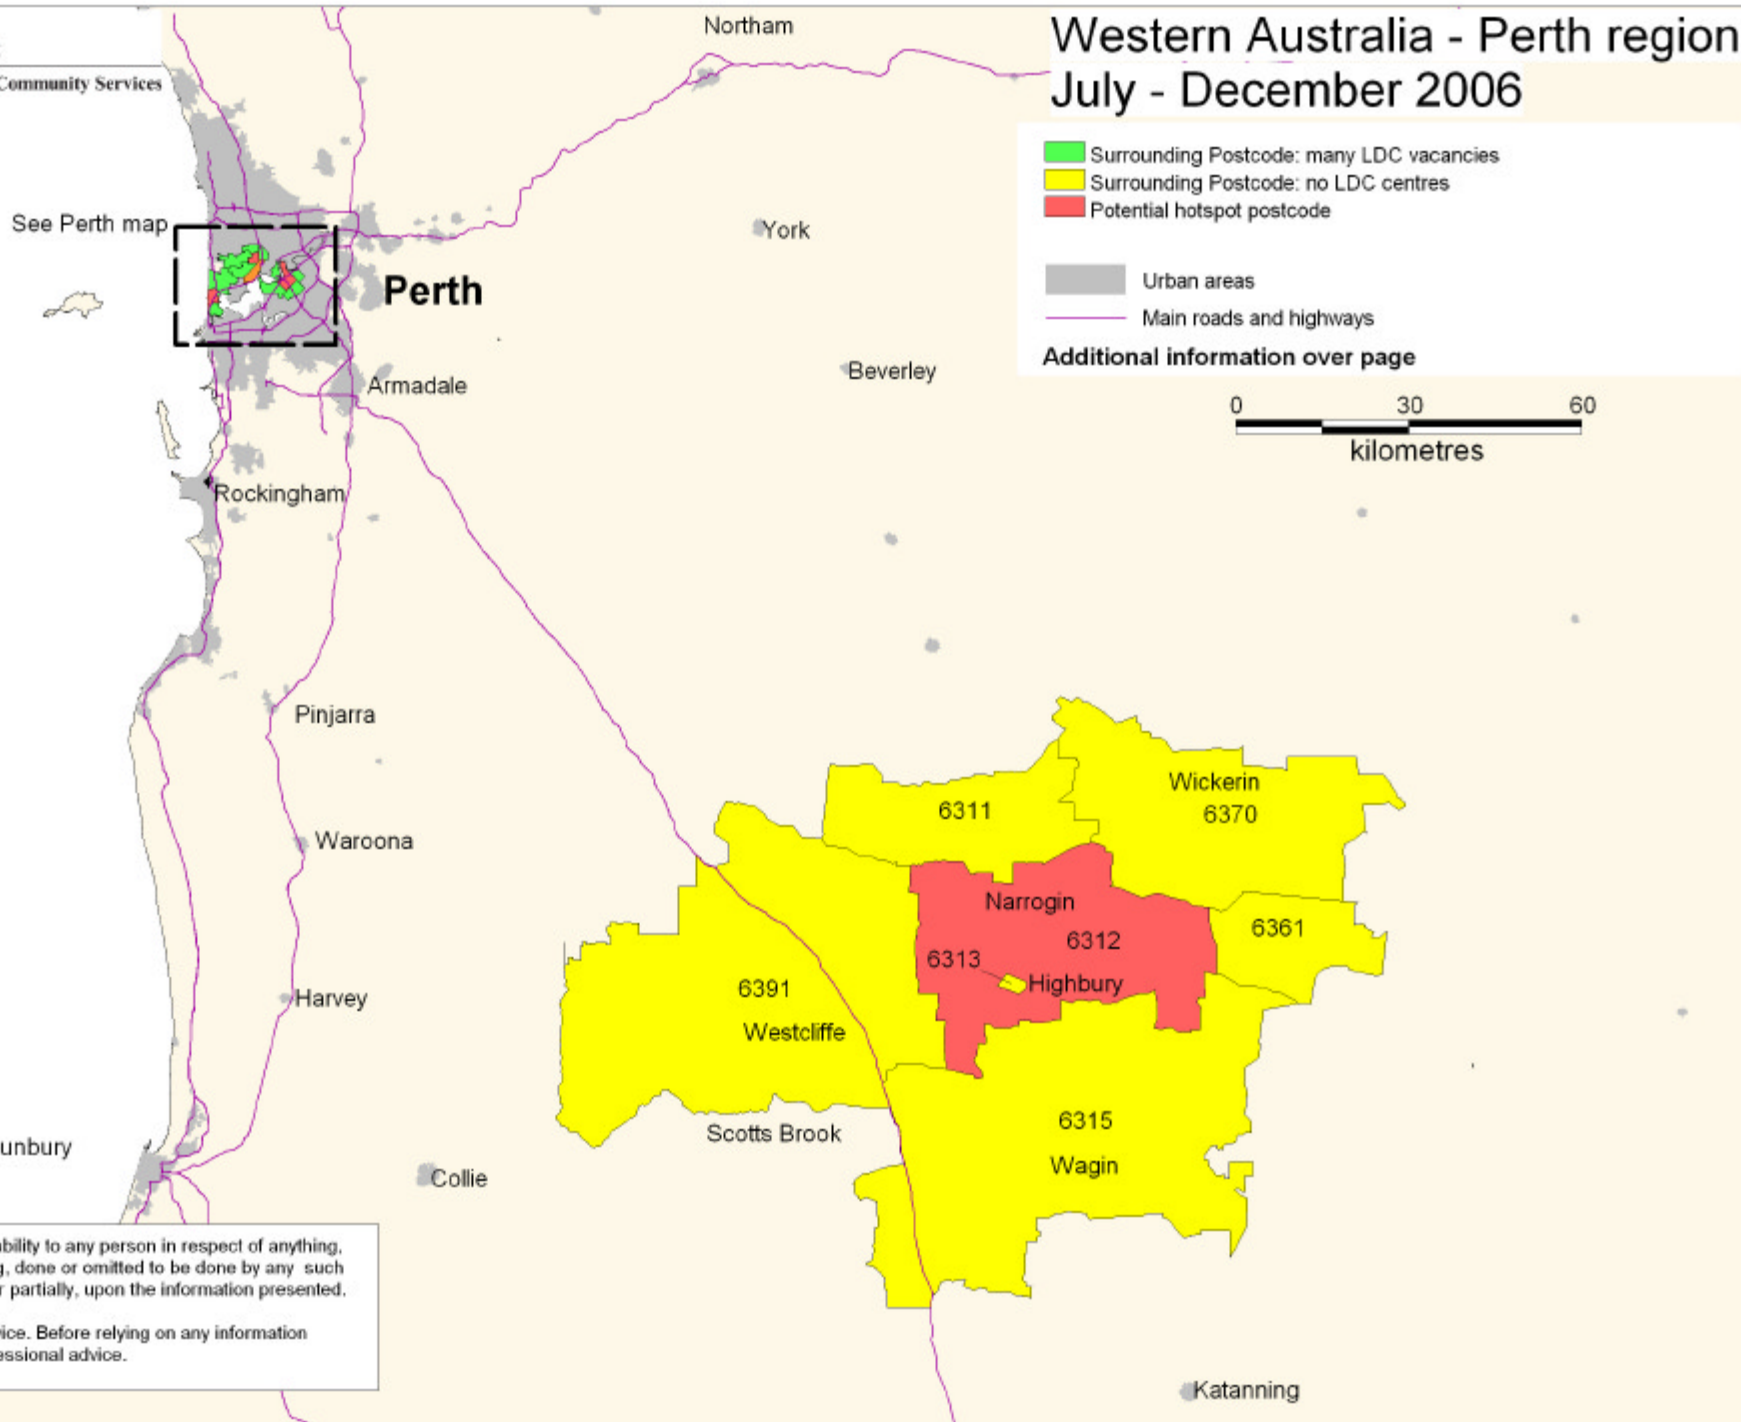

Western Australia - Perth: July - December 2006

- Surrounding Postcode: limited LDC vacancies
 - Surrounding Postcode: many LDC vacancies
 - Potential hotspot postcode
 - Urban areas
 - Main roads and highways
- Additional information over page**

Vacancy data may have changed since December 2006

Western Australia - Perth region: July - December 2006

The Commonwealth disclaims all liability to any person in respect of anything, and of the consequences of anything, done or omitted to be done by any such person in reliance, whether wholly or partially, upon the information presented.

This material is not professional advice. Before relying on any information presented, users should obtain professional advice.

6312 Wardering, Toolibin, Narrogin Valley, Nomans Lake, Cancanning, Piesseville, Yilliminning, Dumberning, Highbury, Boundain, Narrogin, Hillside, Minigin

- The majority of the potential hotspots fell into New South Wales and Victoria
- ACT was the only state or territory in Australia that did not have a potential hotspot

Vacancy data may have changed since December 2006