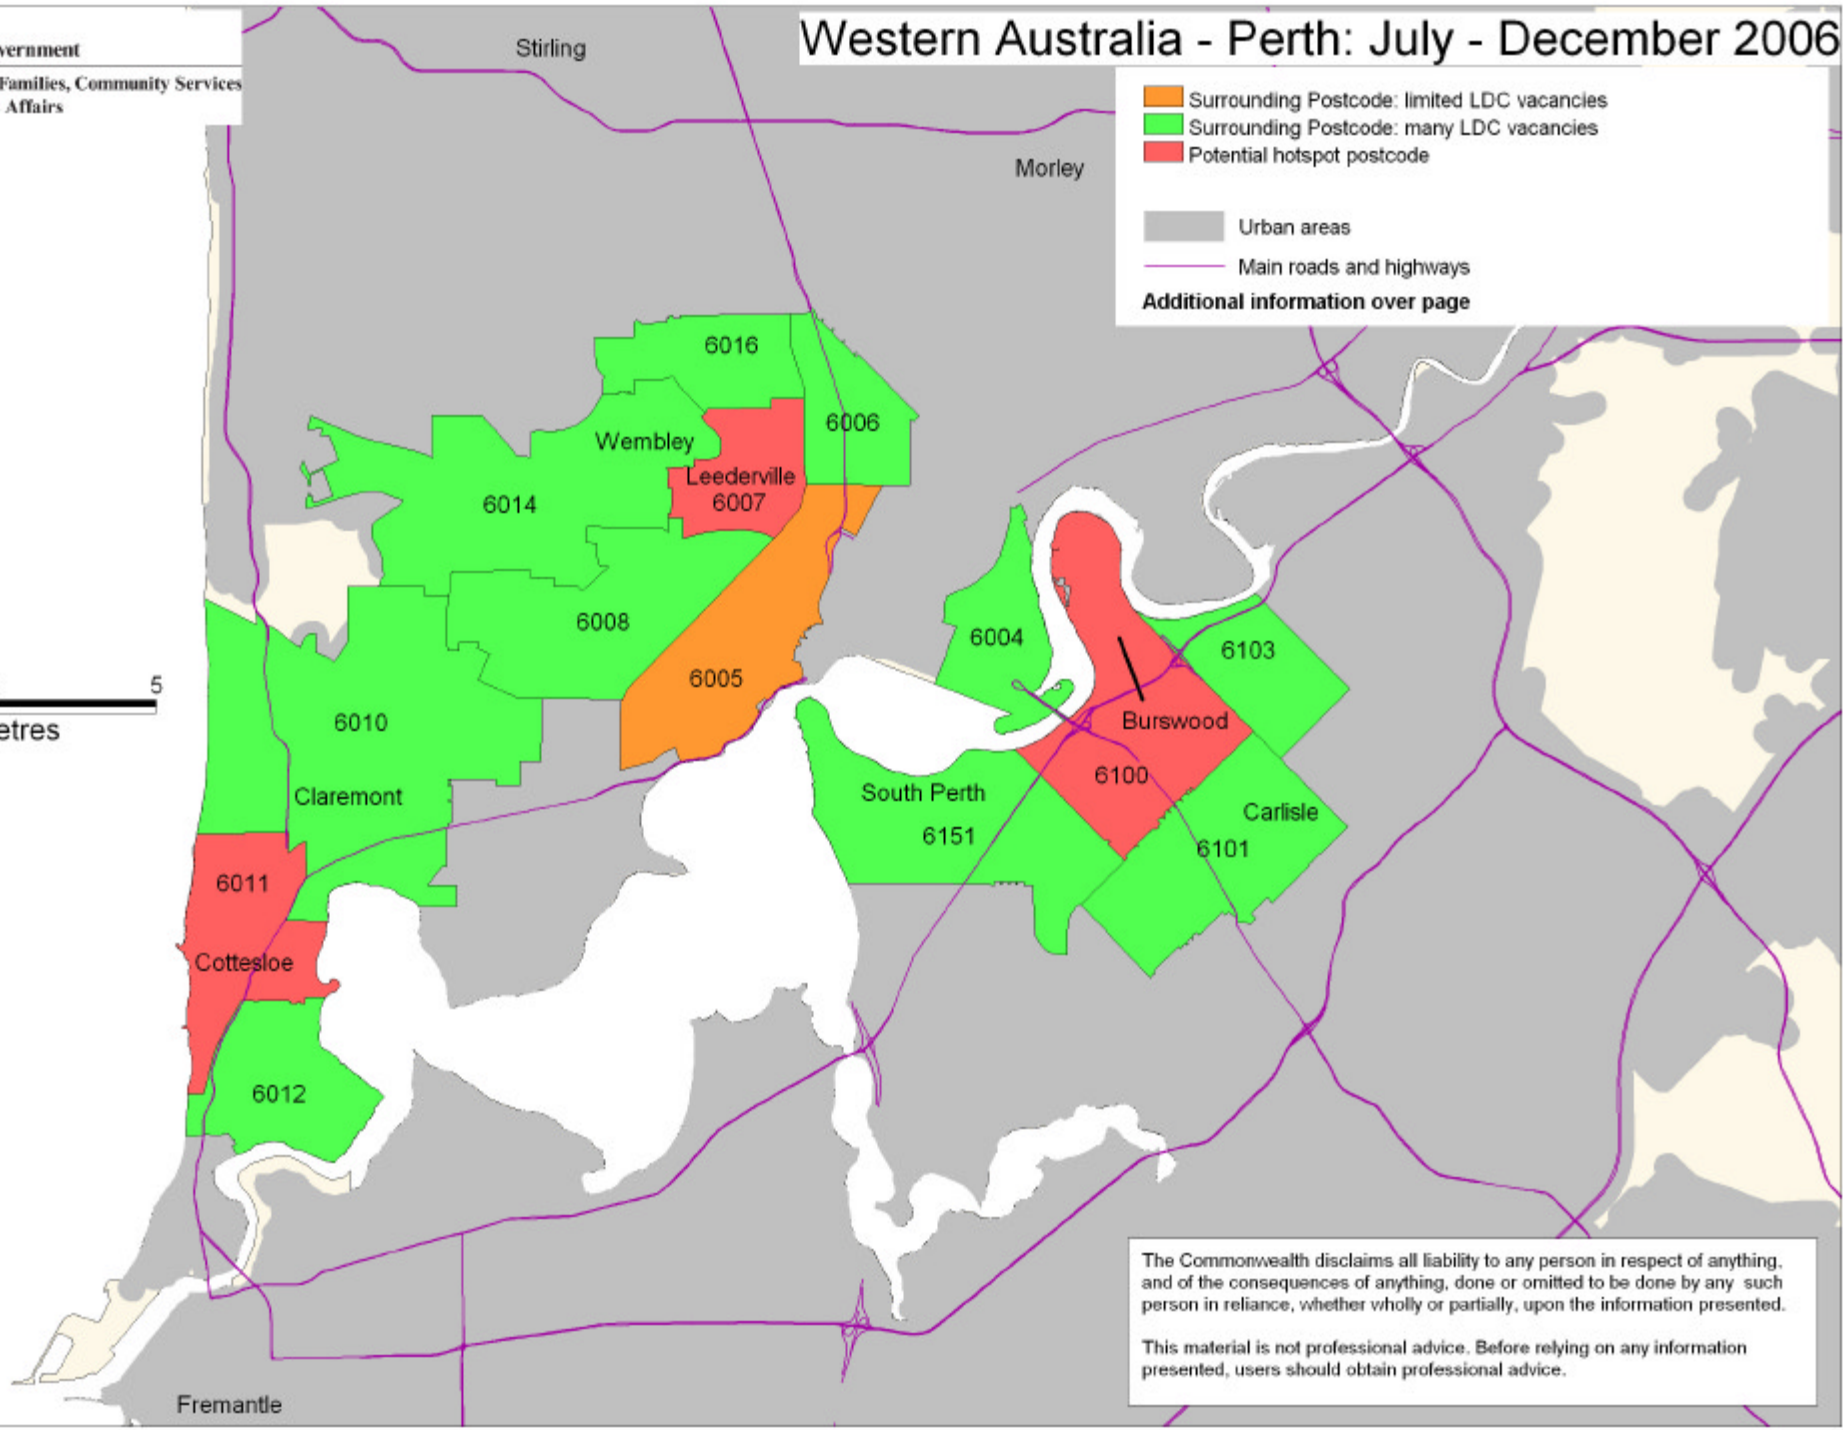

Western Australia - Perth: July - December 2006

- Surrounding Postcode: limited LDC vacancies
 - Surrounding Postcode: many LDC vacancies
 - Potential hotspot postcode
 - Urban areas
 - Main roads and highways
- Additional information over page**

This material is not professional advice. Before relying on any information presented, users should obtain professional advice.

6007 West Leederville, Leederville
6011 Cottesloe, Peppermint Grove
6100 Victoria Park, Lathlain, Burswood

- The majority of the potential hotspots fell into New South Wales and Victoria
- ACT was the only state or territory in Australia that did not have a potential hotspot

Vacancy data may have changed since December 2006