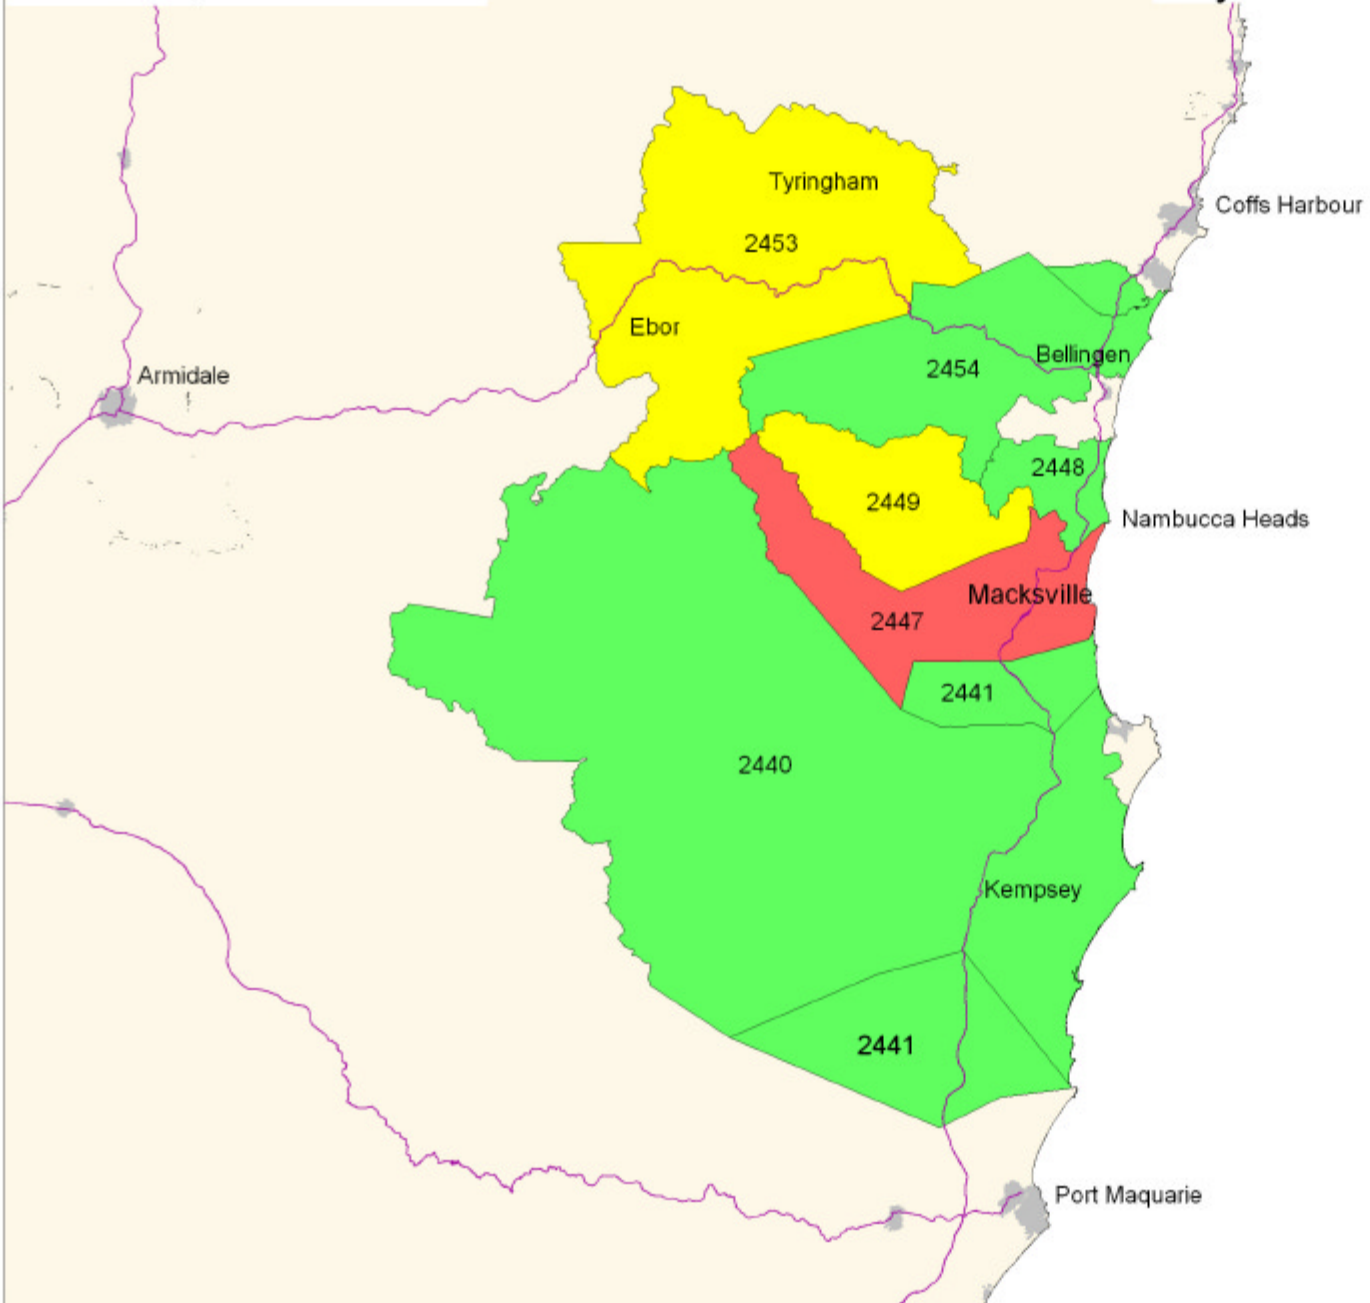

New South Wales - Mid North Coast region July - December 2006

- Surrounding Postcode: many LDC vacancies
- Surrounding Postcode: no LDC centres
- Potential hotspot postcode

- Urban Areas
- Main roads and highways

Additional information over page

The Commonwealth disclaims all liability to any person in respect of anything, and of the consequences of anything, done or omitted to be done by any such person in reliance, whether wholly or partially, upon the information presented.

This material is not professional advice. Before relying on any information presented, users should obtain professional advice.