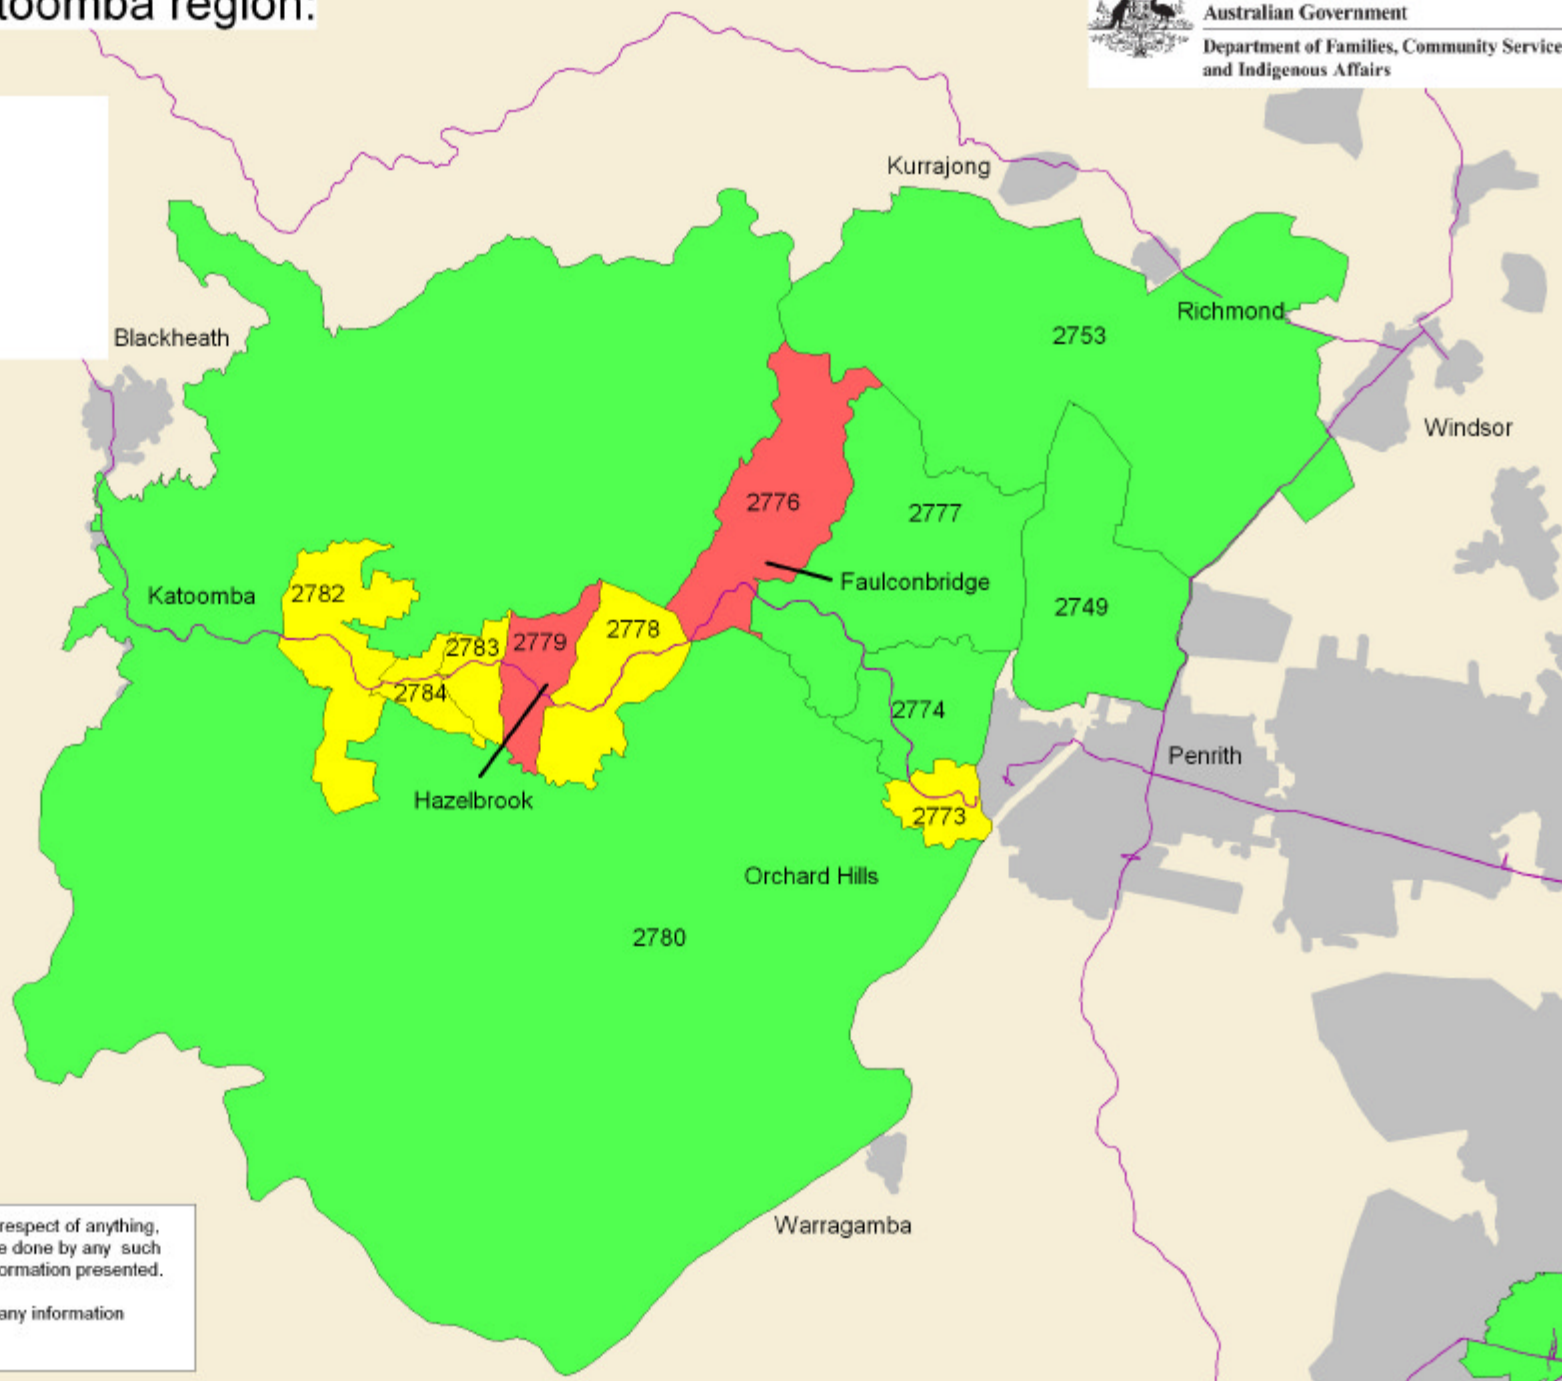

New South Wales - Katoomba region: July - December 2006

Australian Government
Department of Families, Community Services
and Indigenous Affairs

- Surrounding Postcode: many LDC vacancies
- Surrounding Postcode: no LDC centres
- Potential hotspot postcode

- Urban areas
- Main roads and highways

Additional information over page

The Commonwealth disclaims all liability to any person in respect of anything, and of the consequences of anything, done or omitted to be done by any such person in reliance, whether wholly or partially, upon the information presented.

This material is not professional advice. Before relying on any information presented, users should obtain professional advice.