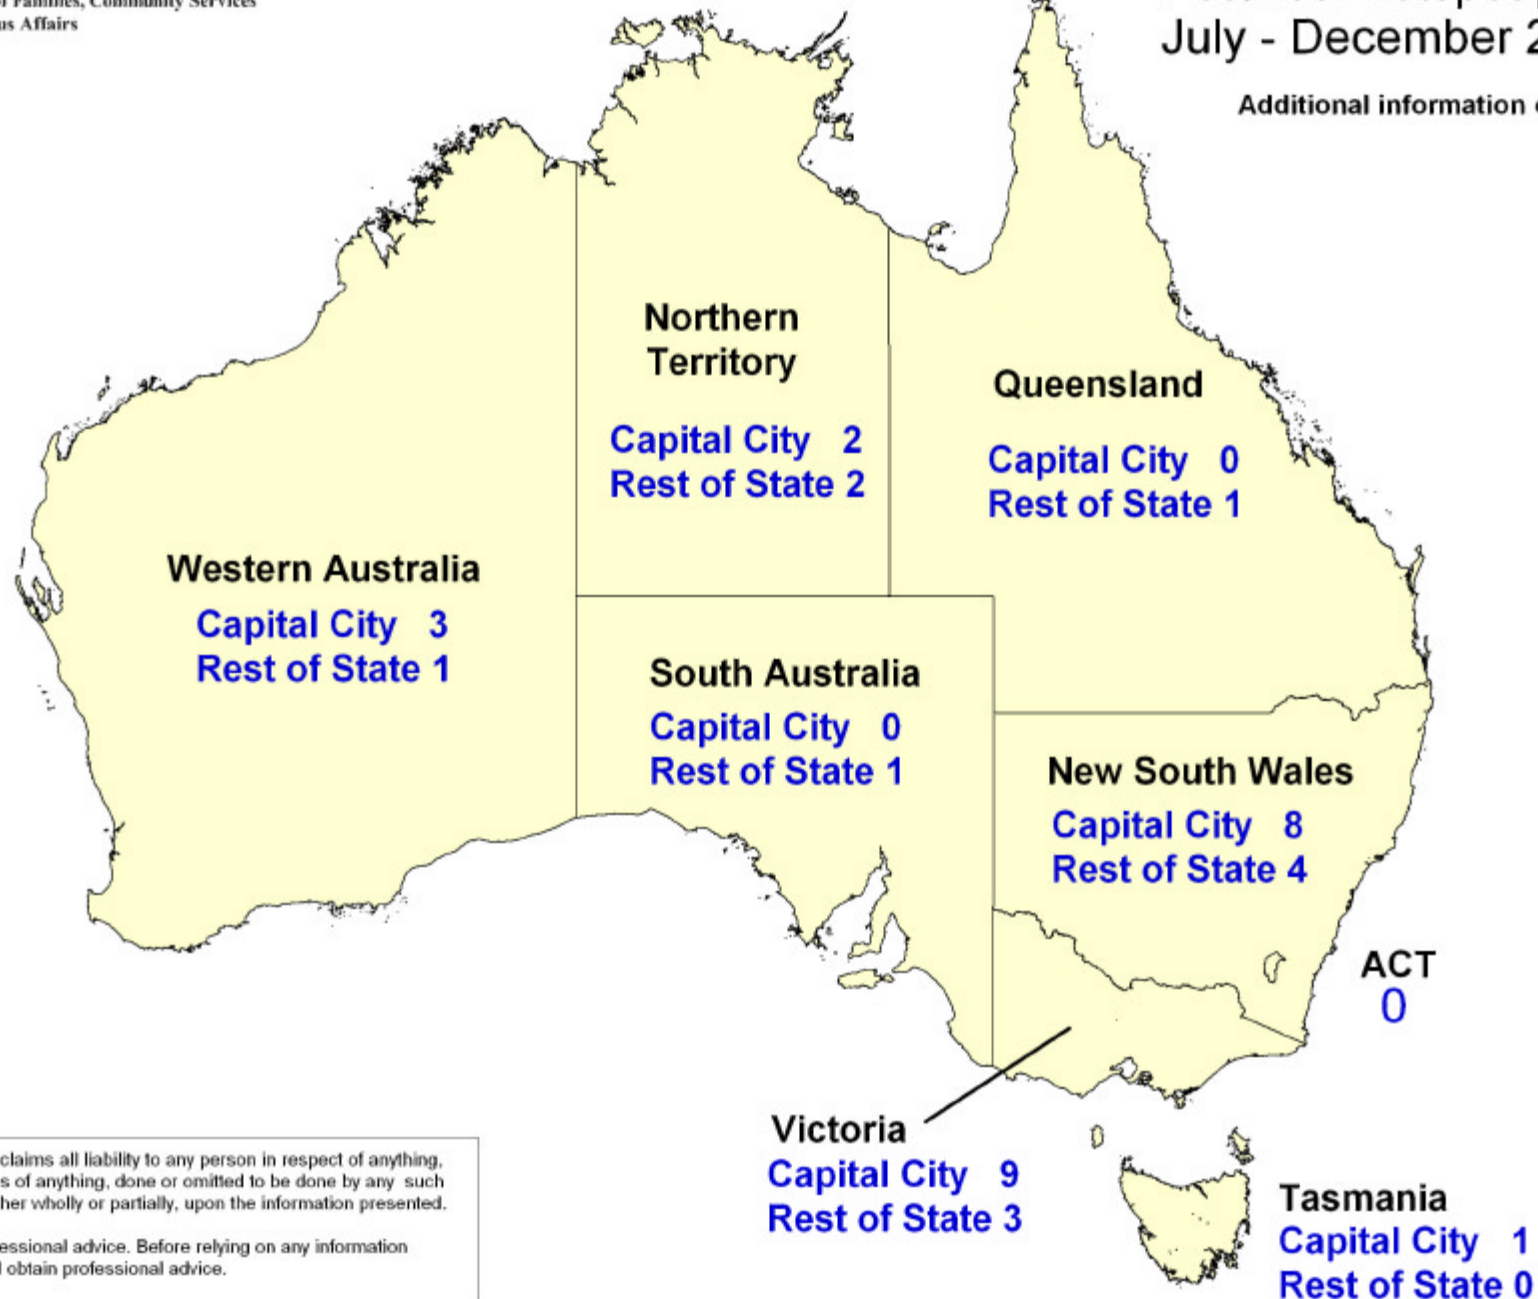

Potential hotspot postcodes: July - December 2006

Additional information over page

The Commonwealth disclaims all liability to any person in respect of anything, and of the consequences of anything, done or omitted to be done by any such person in reliance, whether wholly or partially, upon the information presented.

This material is not professional advice. Before relying on any information presented, users should obtain professional advice.