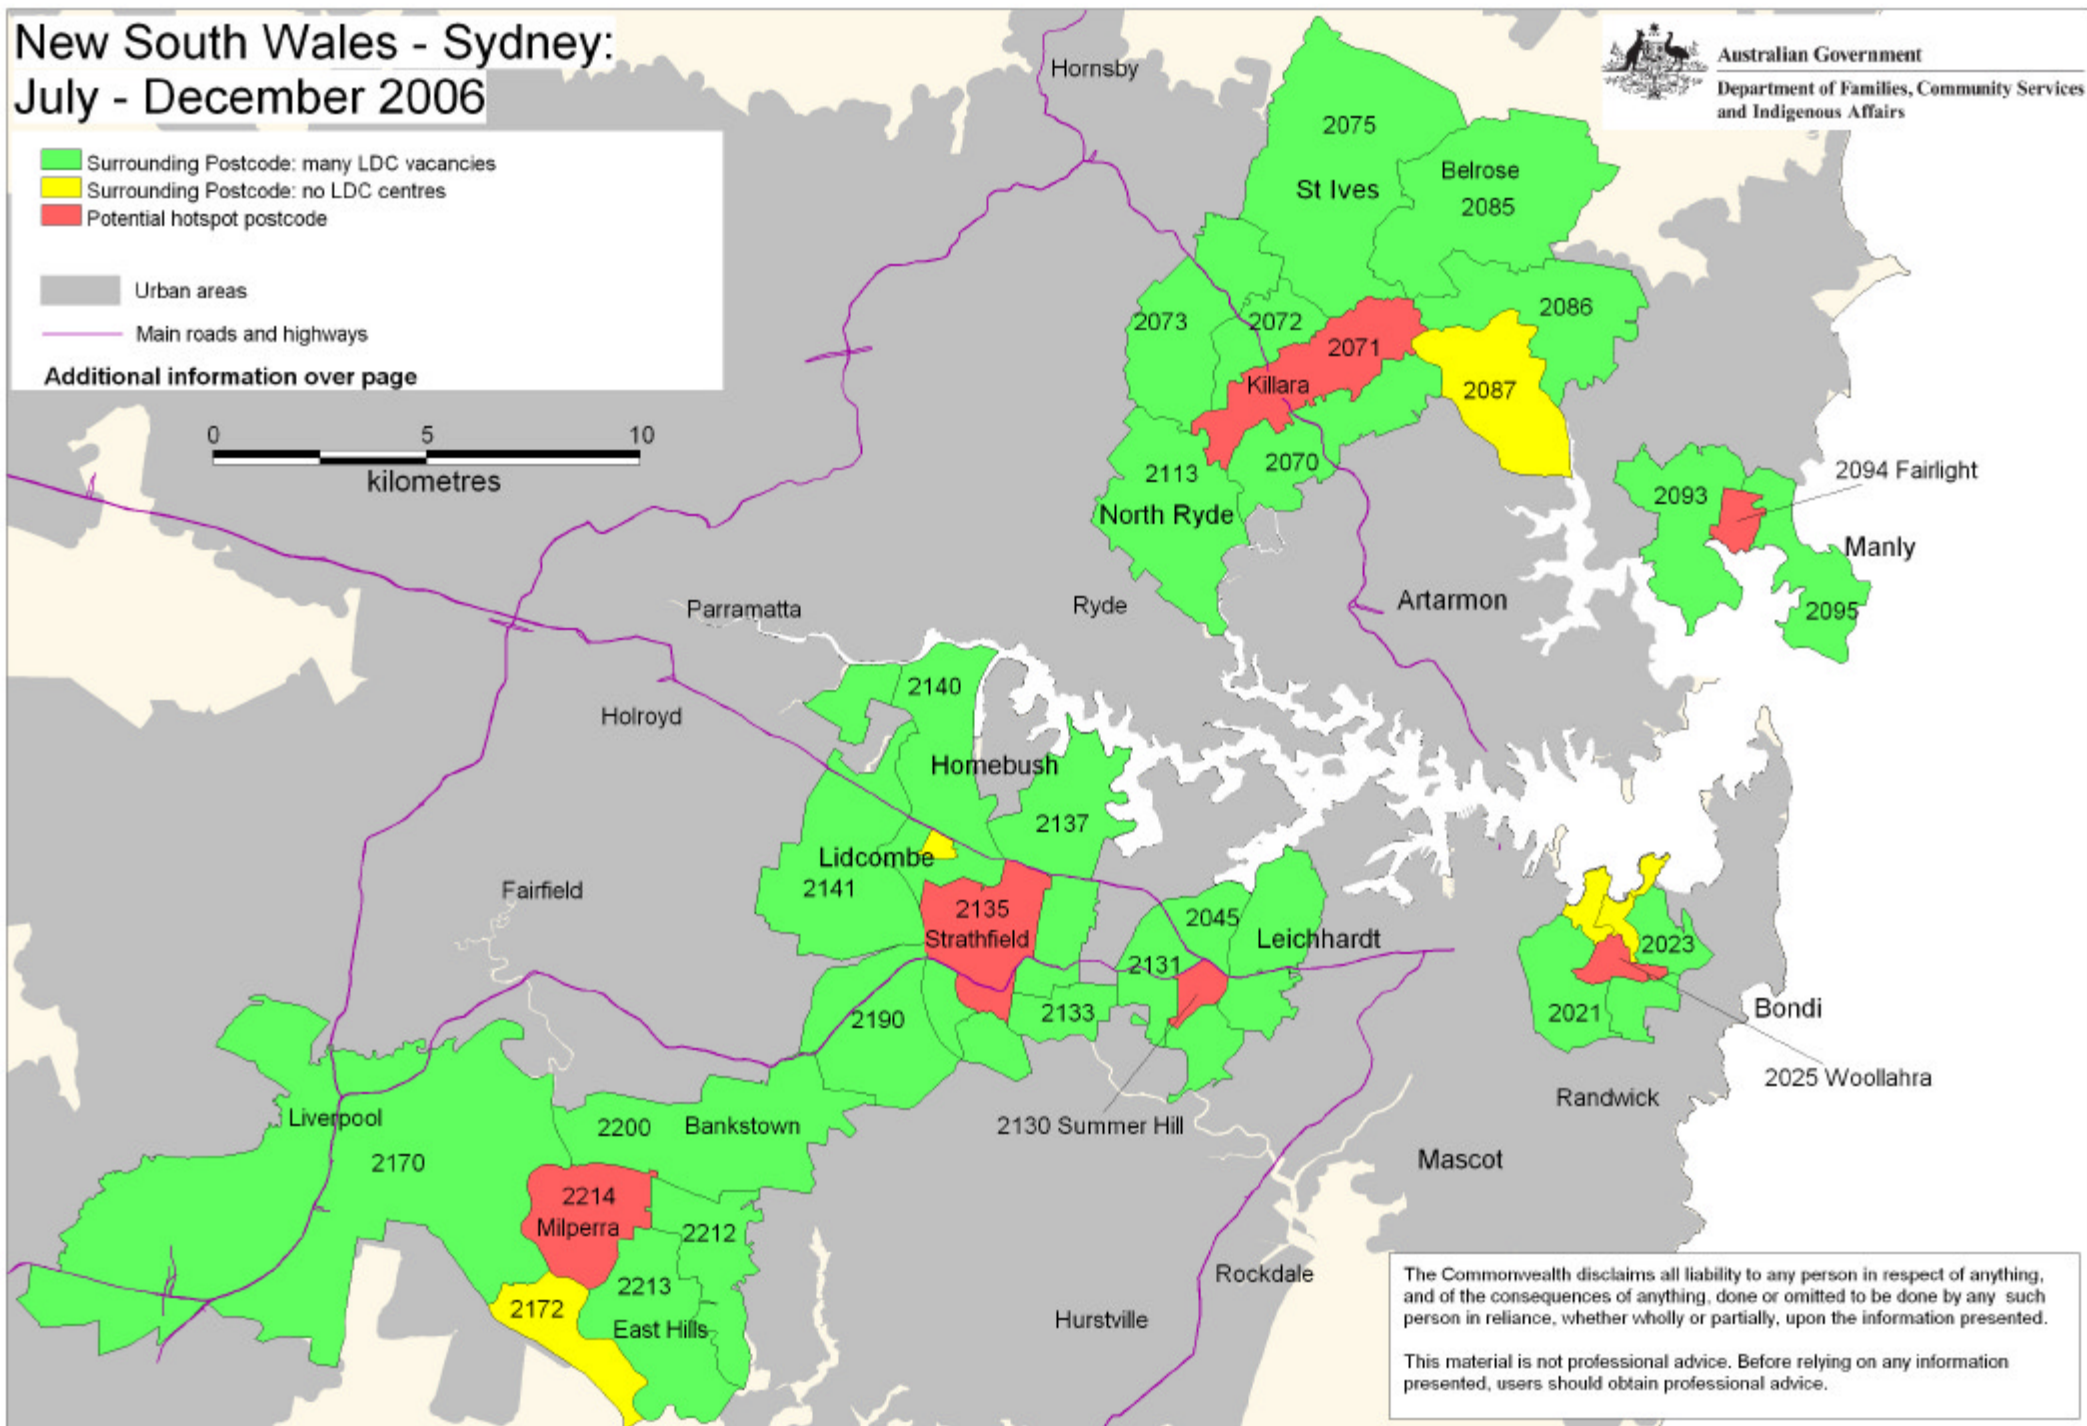

New South Wales - Sydney: July - December 2006

Australian Government
Department of Families, Community Services
and Indigenous Affairs

- Surrounding Postcode: many LDC vacancies
- Surrounding Postcode: no LDC centres
- Potential hotspot postcode

- Urban areas
- Main roads and highways

Additional information over page

The Commonwealth disclaims all liability to any person in respect of anything, and of the consequences of anything, done or omitted to be done by any such person in reliance, whether wholly or partially, upon the information presented.

This material is not professional advice. Before relying on any information presented, users should obtain professional advice.