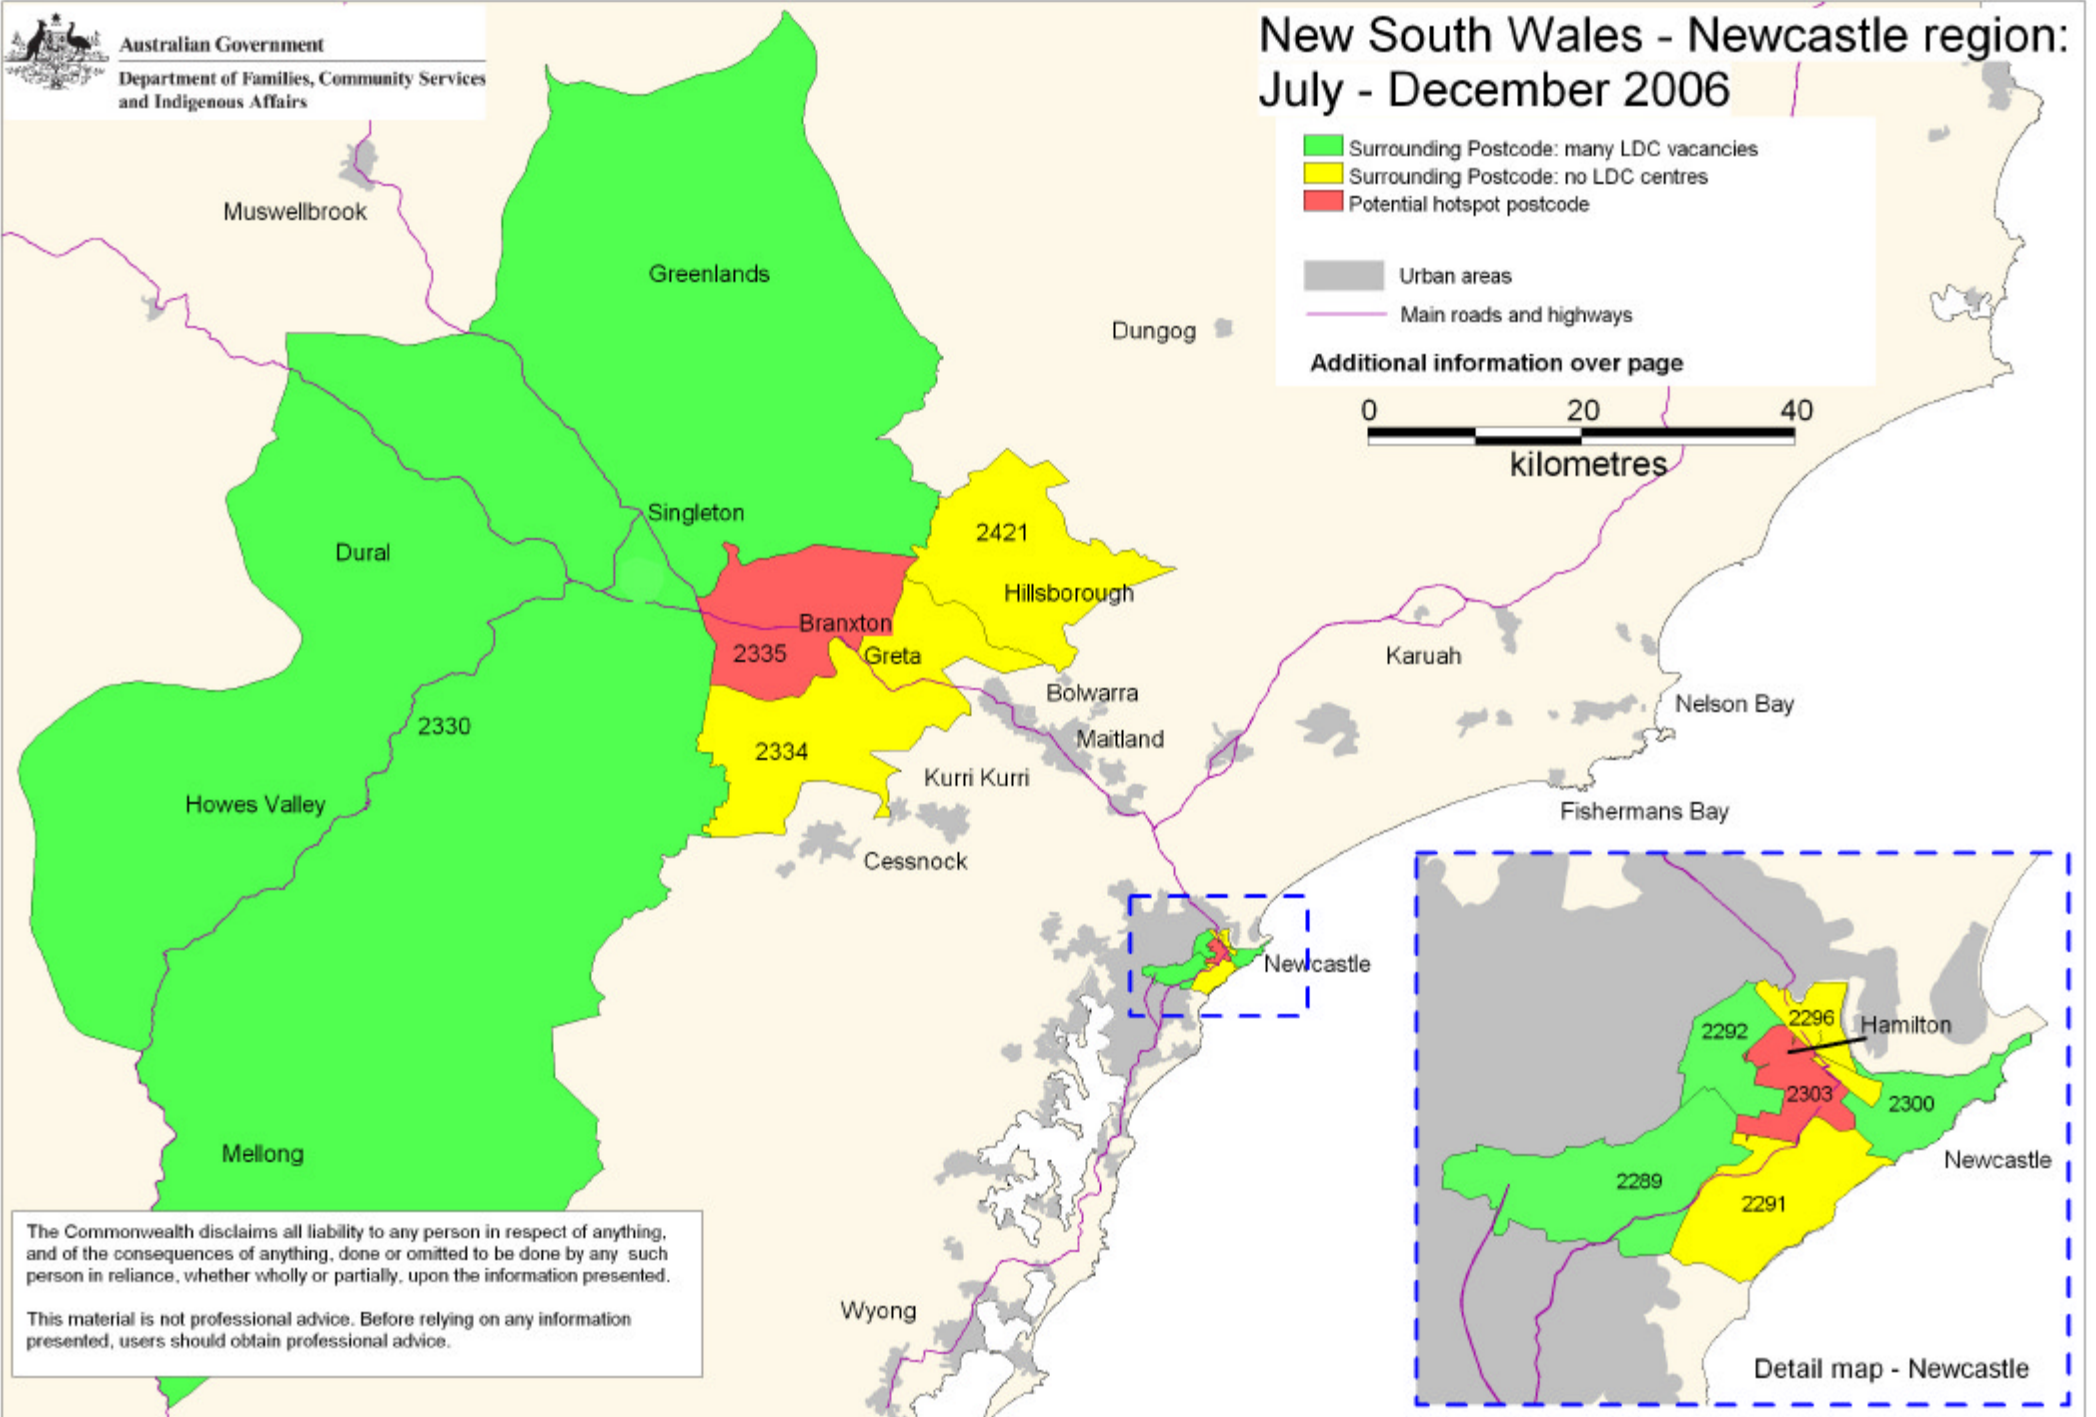

New South Wales - Newcastle region: July - December 2006

- Surrounding Postcode: many LDC vacancies
- Surrounding Postcode: no LDC centres
- Potential hotspot postcode

Urban areas

Main roads and highways

Additional information over page

The Commonwealth disclaims all liability to any person in respect of anything, and of the consequences of anything, done or omitted to be done by any such person in reliance, whether wholly or partially, upon the information presented.

This material is not professional advice. Before relying on any information presented, users should obtain professional advice.

Detail map - Newcastle