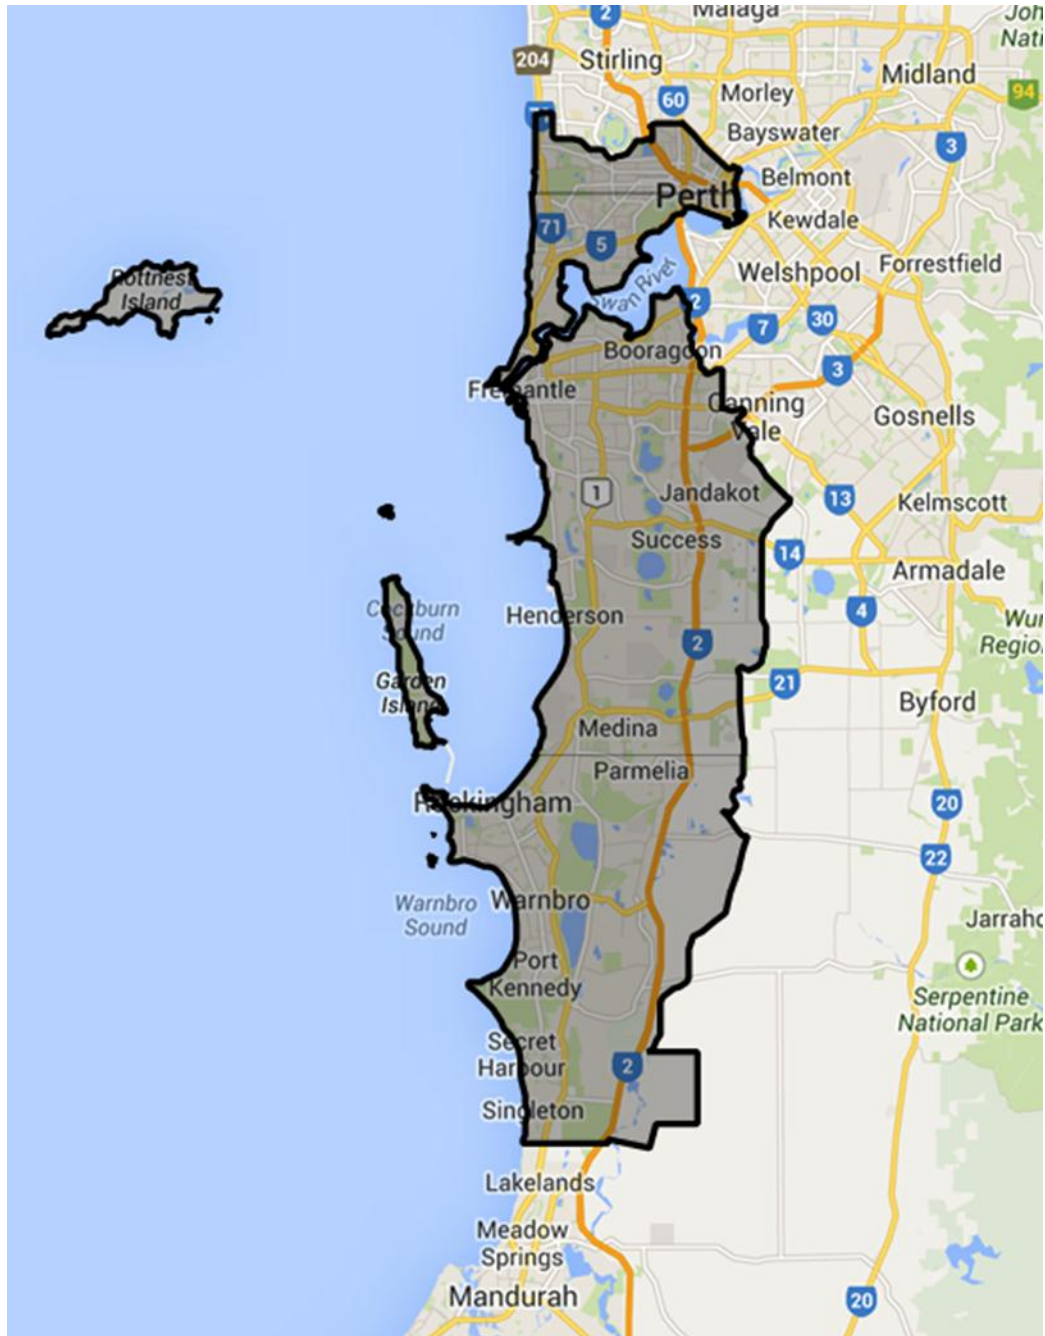

# Goulburn Valley (4GOV)

Mornington Peninsula (4PEN)

Geelong (4GEE)

# WESTERN AUSTRALIA

Central and West Metro Perth (4CWM)

# SOUTH AUSTRALIA

Northern Adelaide (4NOA) and Gawler (4GAW)

# TASMANIA

West and North West (4WNW) and Launceston (4LAU)