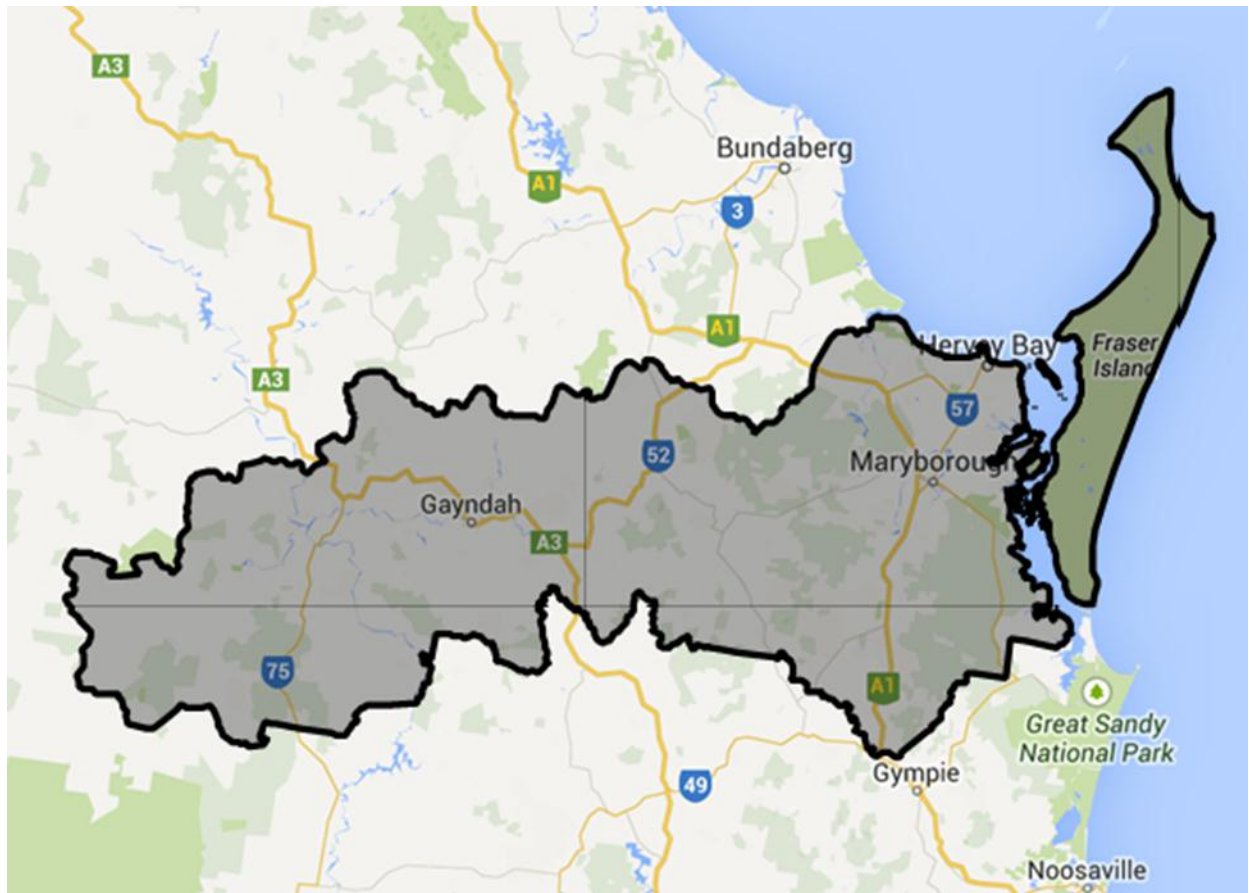

# Work for the Dole in selected areas – location maps

## Outer Western Sydney (4OWS) and Nepean (4NEP)

Central Coast (4CEC)

Shoalhaven (4SHO)

Clarence Valley (4CLA), Richmond (4RIC), North Coast (4NOC) and Tweed (4TWE)

Coffs Harbour (4COH), Macleay (4MAL) and Hastings (4HAS)

# QUEENSLAND

Bundaberg (4BUN)

Fraser Coast (4FRC)

Outer North Brisbane (4ONB)

Cairns (4CAI)

Logan (4LOG)

# VICTORIA

Westgate (4WES)