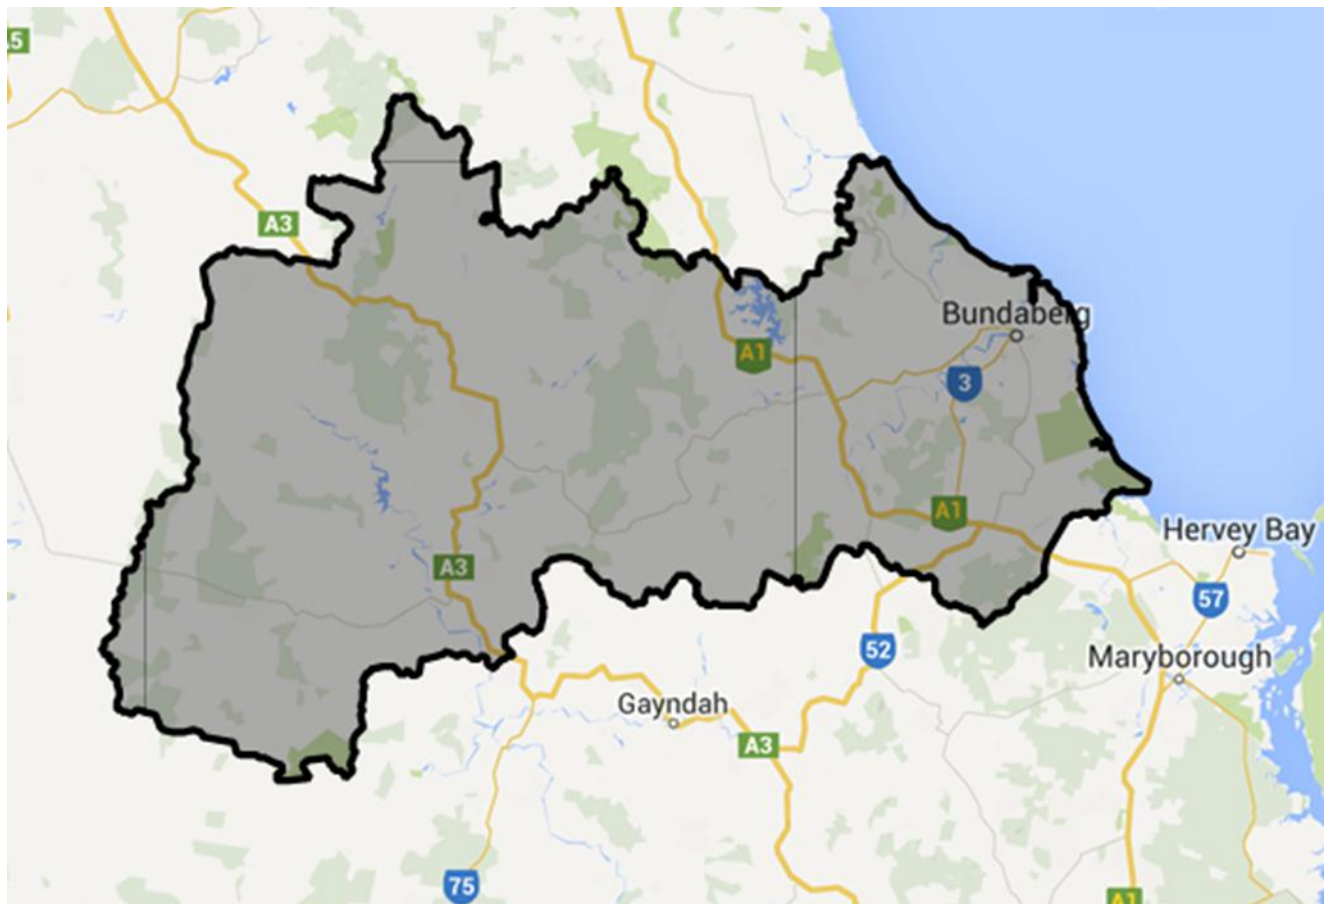

Fraser Coast (4FRC)

QUEENSLAND

Bundaberg (4BUN)