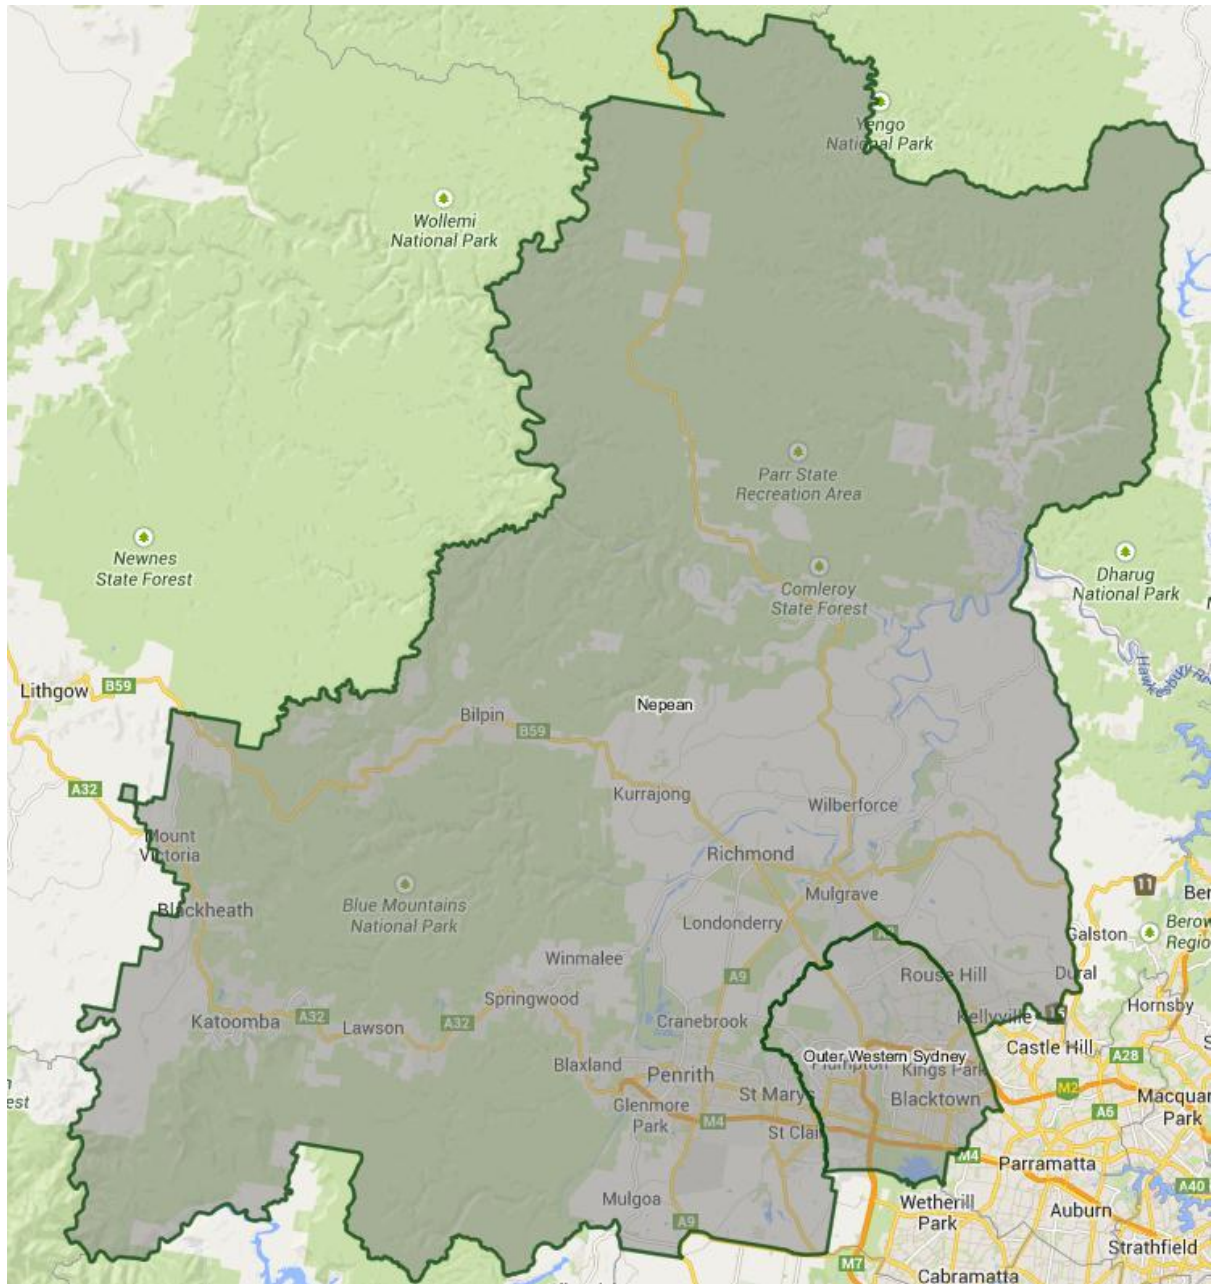

# Work for the Dole in selected areas – location maps

## NSW

Fairfield (4FAI) and Liverpool (4LIV)

## Outer Western Sydney (4OWS) and Nepean (4NEP)

Central Coast (4CEC)

Shoalhaven (4SHO)

Clarence Valley (4CLA), Richmond (4RIC), North Coast (4NOC) and Tweed (4TWE)

Coffs Harbour (4COH), Macleay (4MAL) and Hastings (4HAS)

# TASMANIA

West and North West (4WNW) and Launceston (4LAU)