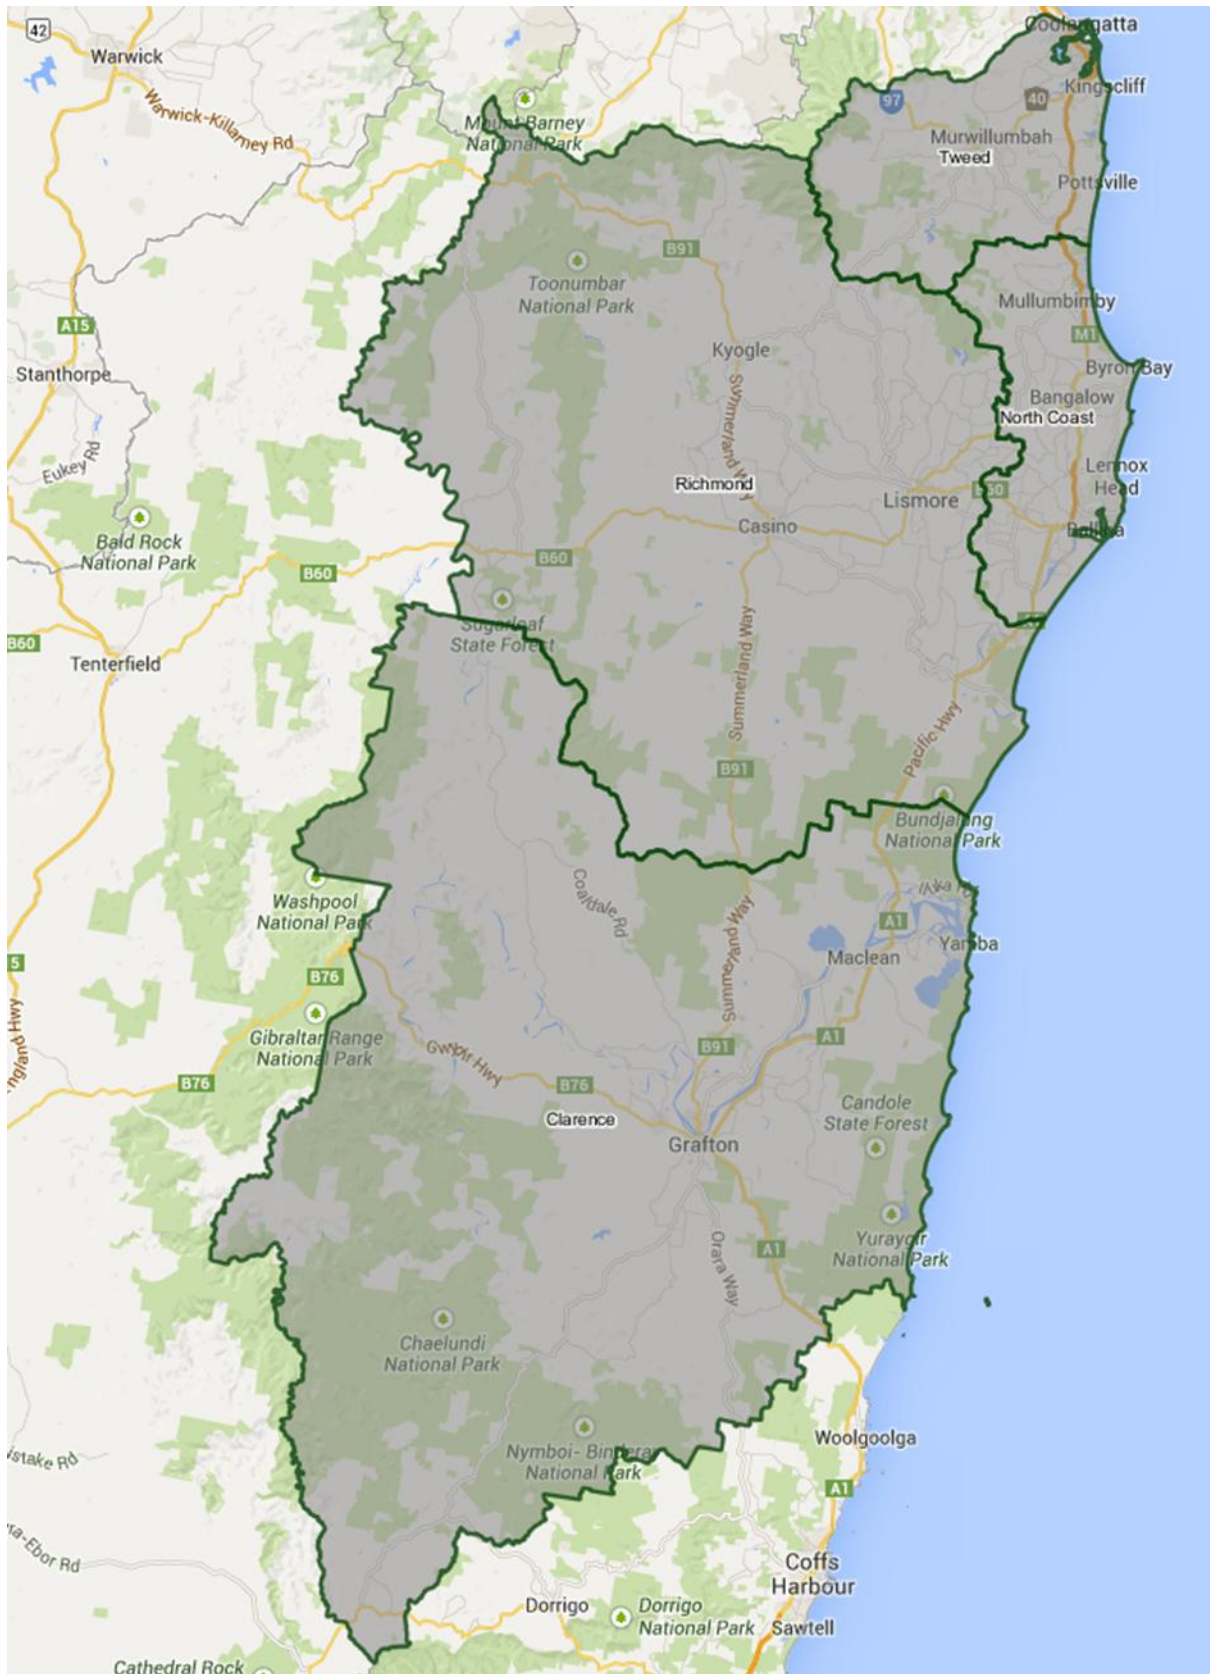

# Work for the Dole in selected areas – location maps

## Outer Western Sydney (4OWS) and Nepean (4NEP)

Central Coast (4CEC)

Shoalhaven (4SHO)

Clarence Valley (4CLA), Richmond (4RIC), North Coast (4NOC) and Tweed (4TWE)

Coffs Harbour (4COH), Macleay (4MAL) and Hastings (4HAS)

# VICTORIA

Westgate (4WES)

# TASMANIA

West and North West (4WNW) and Launceston (4LAU)