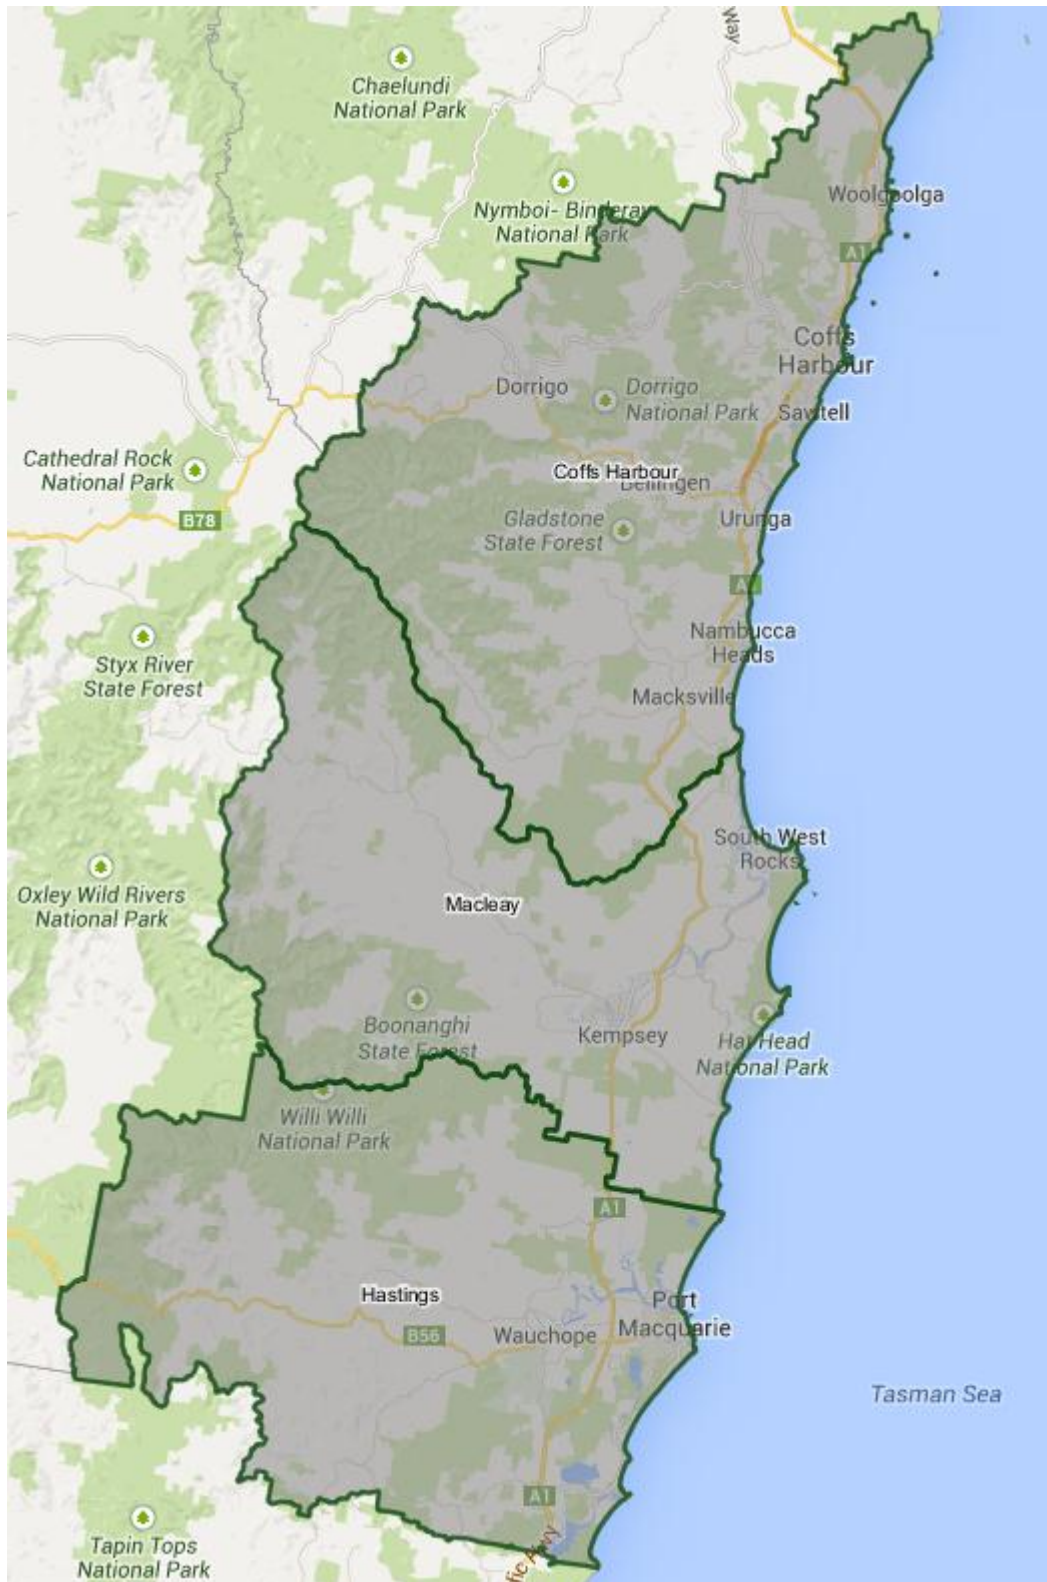

## Outer Western Sydney (4OWS) and Nepean (4NEP)

Central Coast (4CEC)

Shoalhaven (4SHO)

Clarence Valley (4CLA), Richmond (4RIC), North Coast (4NOC) and Tweed (4TWE)

Coffs Harbour (4COH), Macleay (4MAL) and Hastings (4HAS)

# QUEENSLAND

Bundaberg (4BUN)

Fraser Coast (4FRC)

Outer North Brisbane (4ONB)

Cairns (4CAI)

Logan (4LOG)

# VICTORIA

Westgate (4WES)

# TASMANIA

West and North West (4WNW) and Launceston (4LAU)