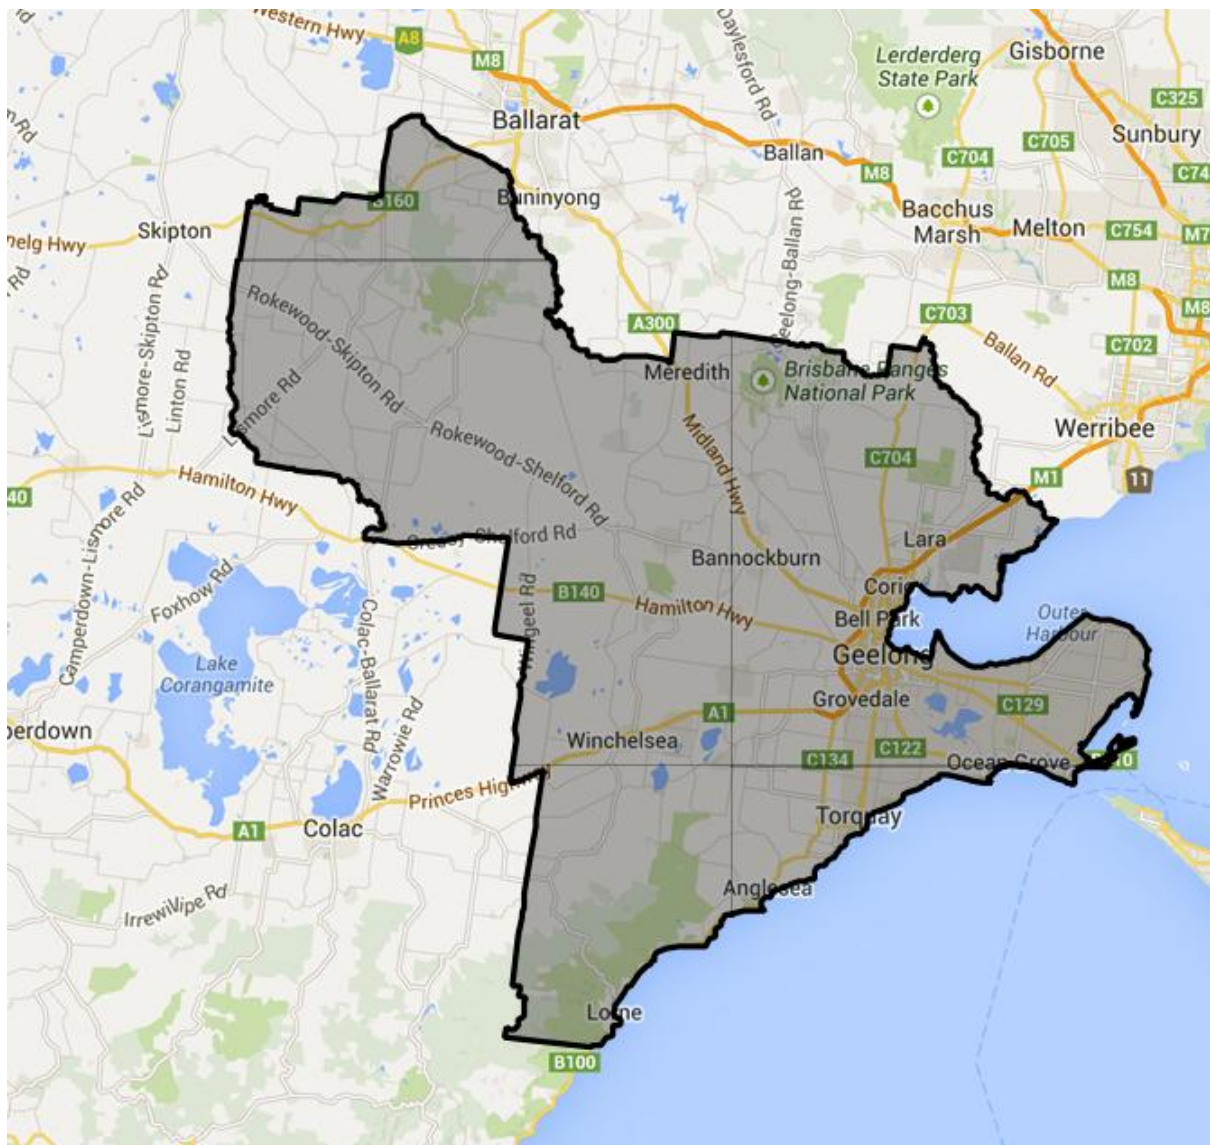

# Goulburn Valley (4GOV)

Mornington Peninsula (4PEN)

Geelong (4GEE)

# WESTERN AUSTRALIA

Central and West Metro Perth (4CWM)

# SOUTH AUSTRALIA

Northern Adelaide (4NOA) and Gawler (4GAW)

# TASMANIA

West and North West (4WNW) and Launceston (4LAU)