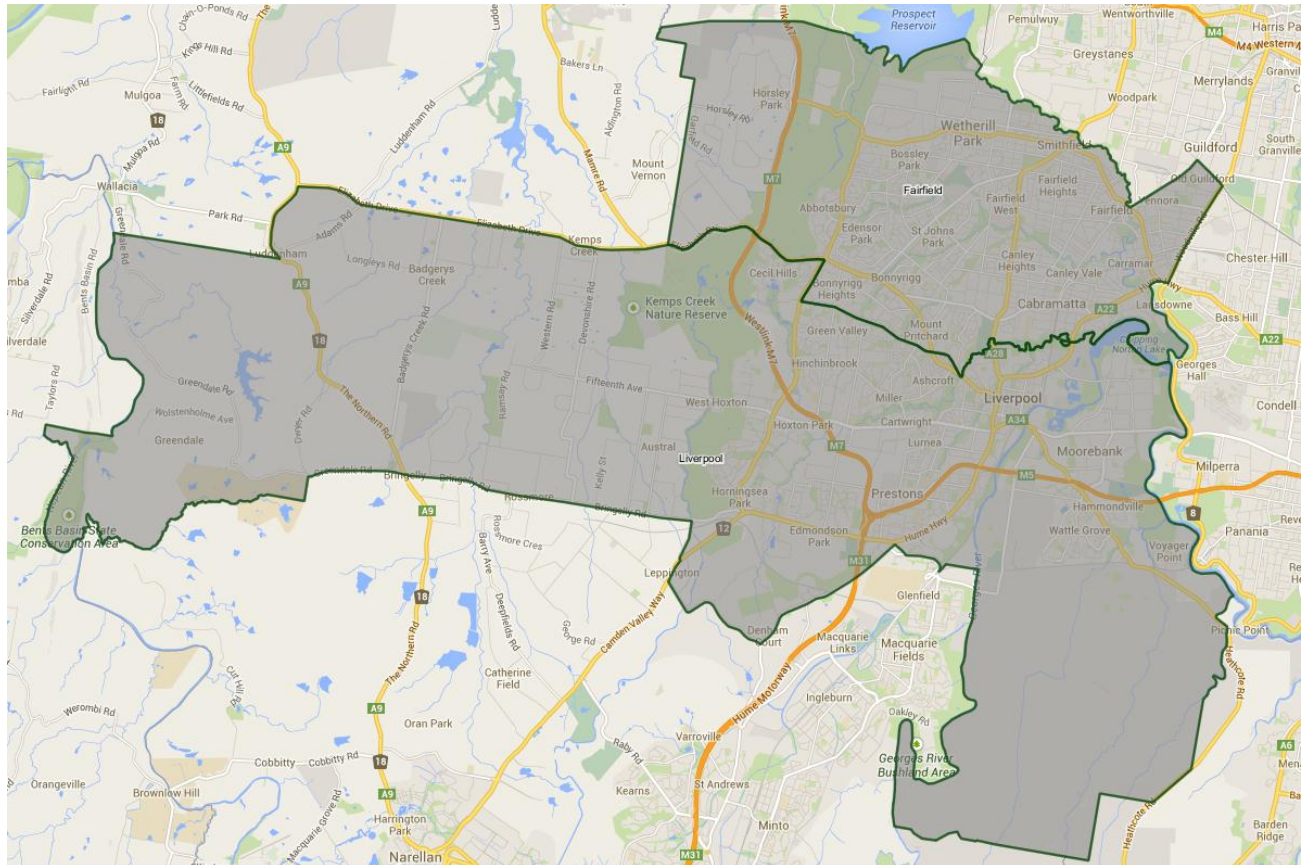

# Work for the Dole in selected areas – location maps

## NSW

Fairfield (4FAI) and Liverpool (4LIV)

## Outer Western Sydney (4OWS) and Nepean (4NEP)

Central Coast (4CEC)

Shoalhaven (4SHO)

Clarence Valley (4CLA), Richmond (4RIC), North Coast (4NOC) and Tweed (4TWE)

Coffs Harbour (4COH), Macleay (4MAL) and Hastings (4HAS)

# TASMANIA

West and North West (4WNW) and Launceston (4LAU)