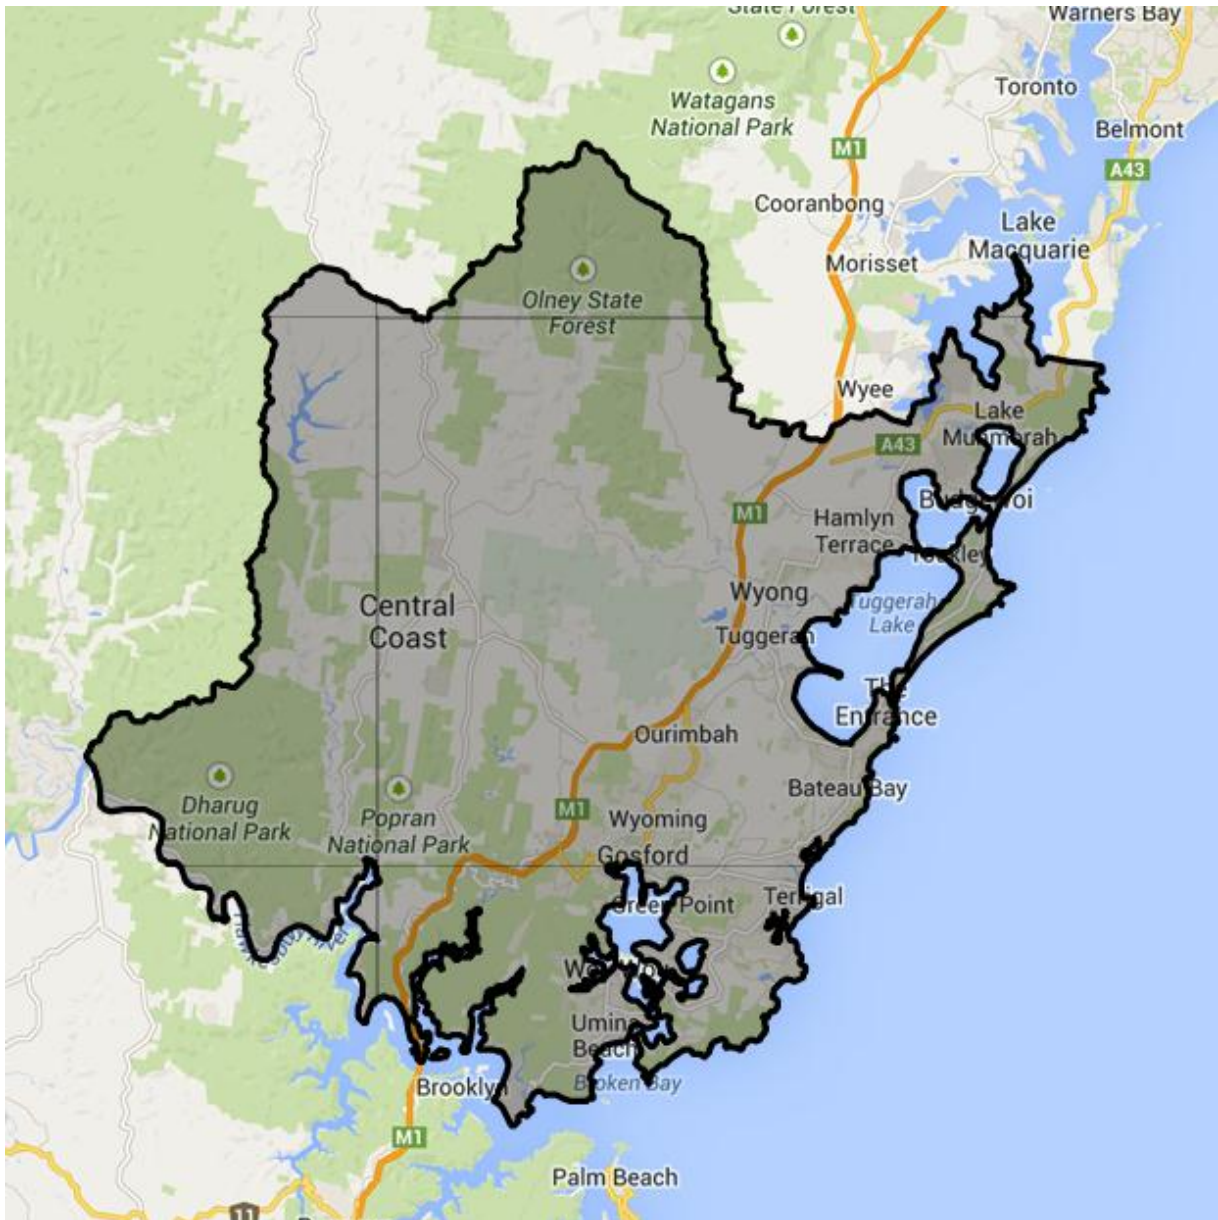

# Work for the Dole in selected areas – location maps

## NSW

Fairfield (4FAI) and Liverpool (4LIV)

## Outer Western Sydney (4OWS) and Nepean (4NEP)

Central Coast (4CEC)

Shoalhaven (4SHO)

Clarence Valley (4CLA), Richmond (4RIC), North Coast (4NOC) and Tweed (4TWE)

Coffs Harbour (4COH), Macleay (4MAL) and Hastings (4HAS)

# TASMANIA

West and North West (4WNW) and Launceston (4LAU)