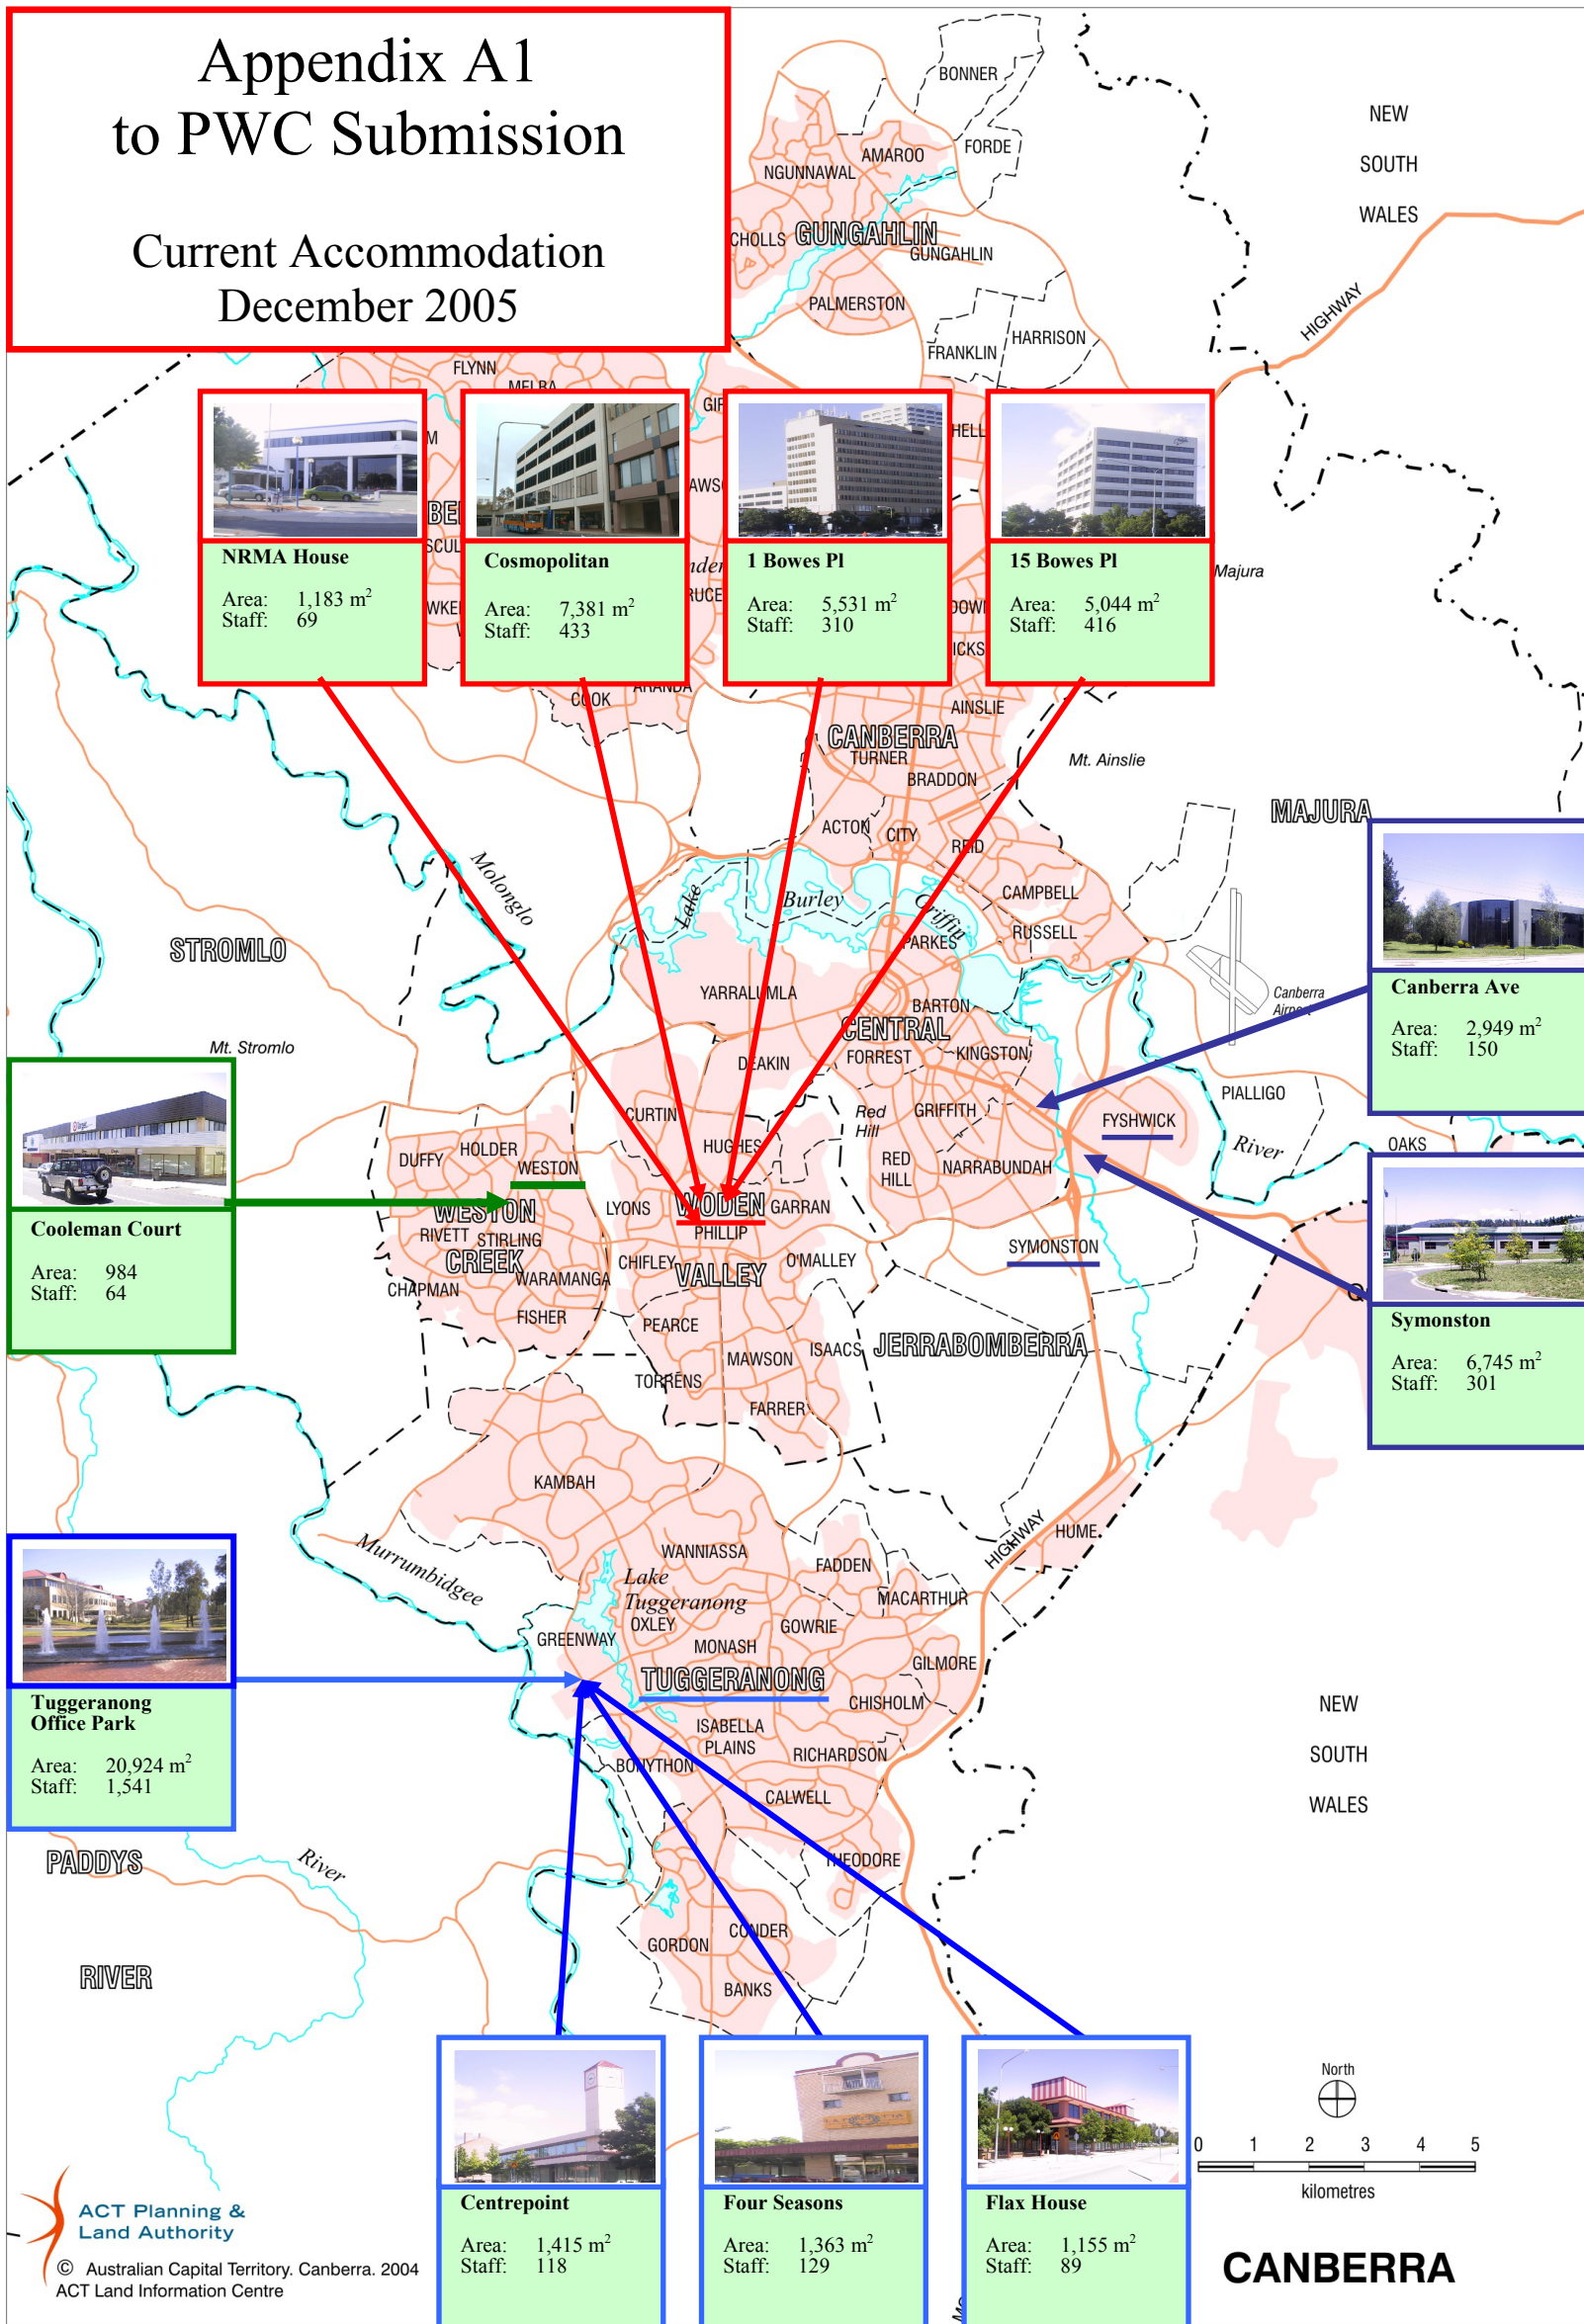

Appendix A1 to PWC Submission

Current Accommodation December 2005

ACT Planning & Land Authority
© Australian Capital Territory, Canberra. 2004
ACT Land Information Centre

CANBERRA