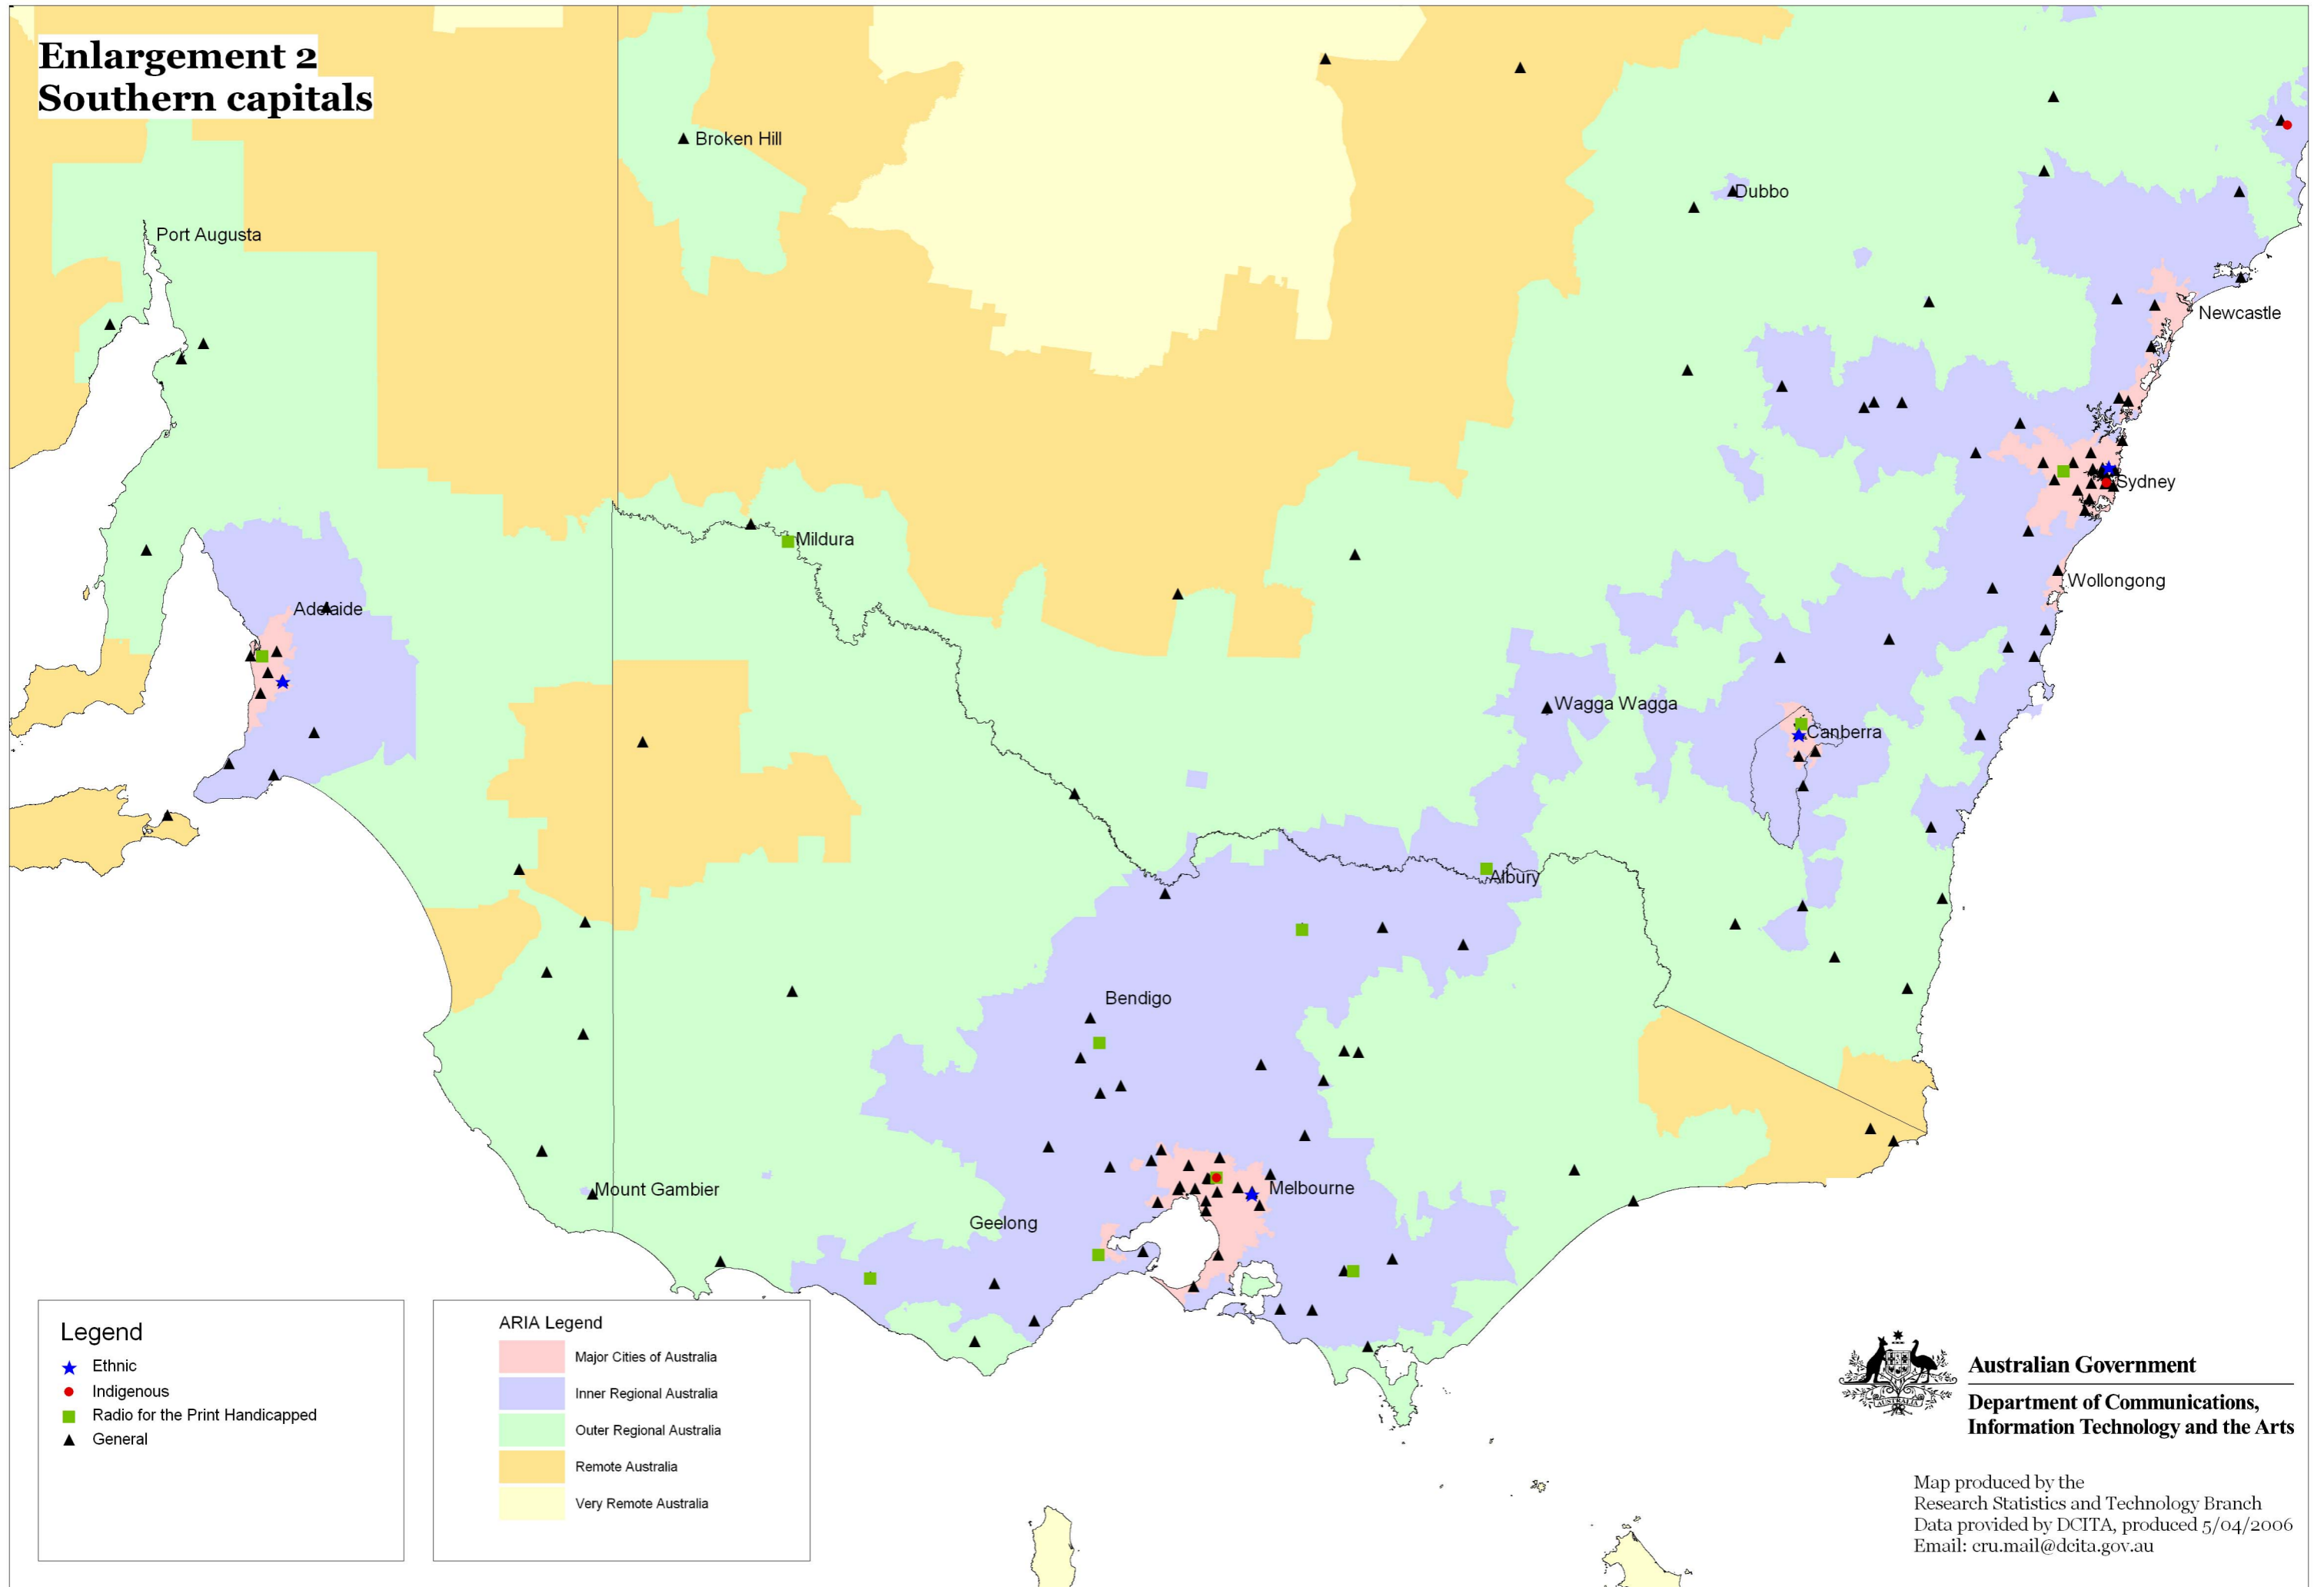

Enlargement 2 Southern capitals

Legend

- ★ Ethnic
- Indigenous
- Radio for the Print Handicapped
- ▲ General

ARIA Legend

- Major Cities of Australia
- Inner Regional Australia
- Outer Regional Australia
- Remote Australia
- Very Remote Australia

 **Australian Government**
**Department of Communications,
 Information Technology and the Arts**

Map produced by the
 Research Statistics and Technology Branch
 Data provided by DCITA, produced 5/04/2006
 Email: eru.mail@dcita.gov.au