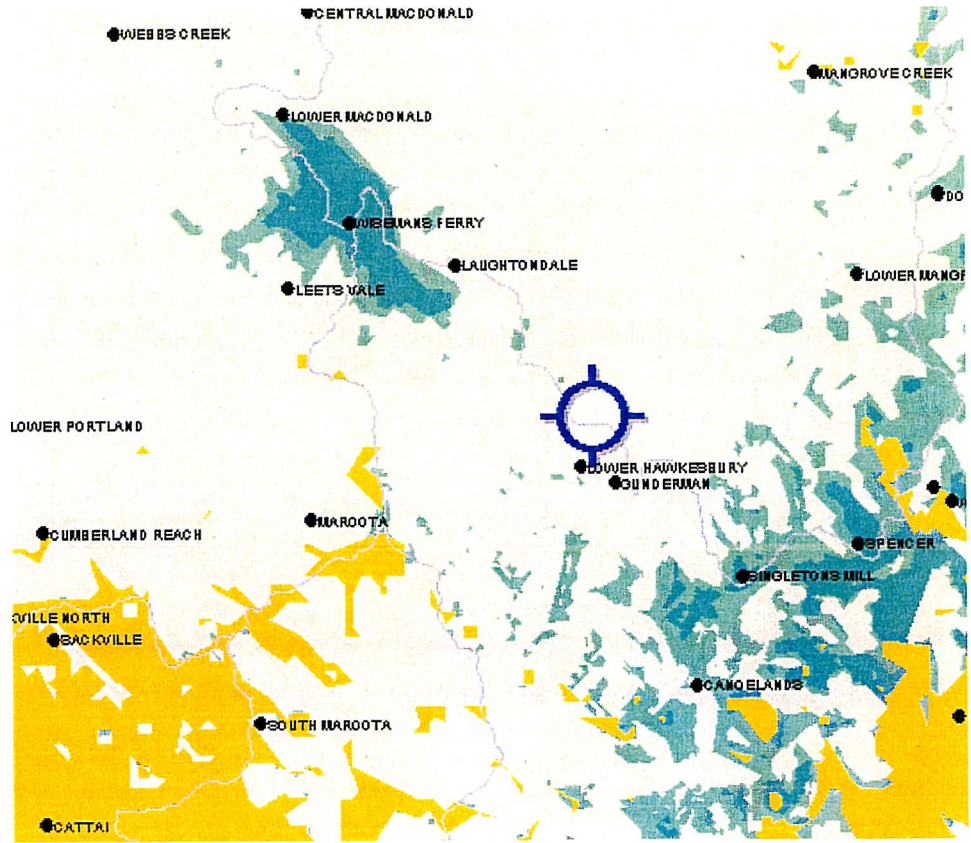

LEGEND

- 3G/HSPA 2100MHz
- 3G/HSPA 900MHz
- GSM/GPRS On Street
- GSM/GPRS Car Kit
- Future GSM/GPRS Coverage
- Wifi Hotspot

Coverage Map Accuracy

Zoom: k.m

Search Results

ADDRESS

GUNDERMAN 2775 NSW

SEARCH RESULT