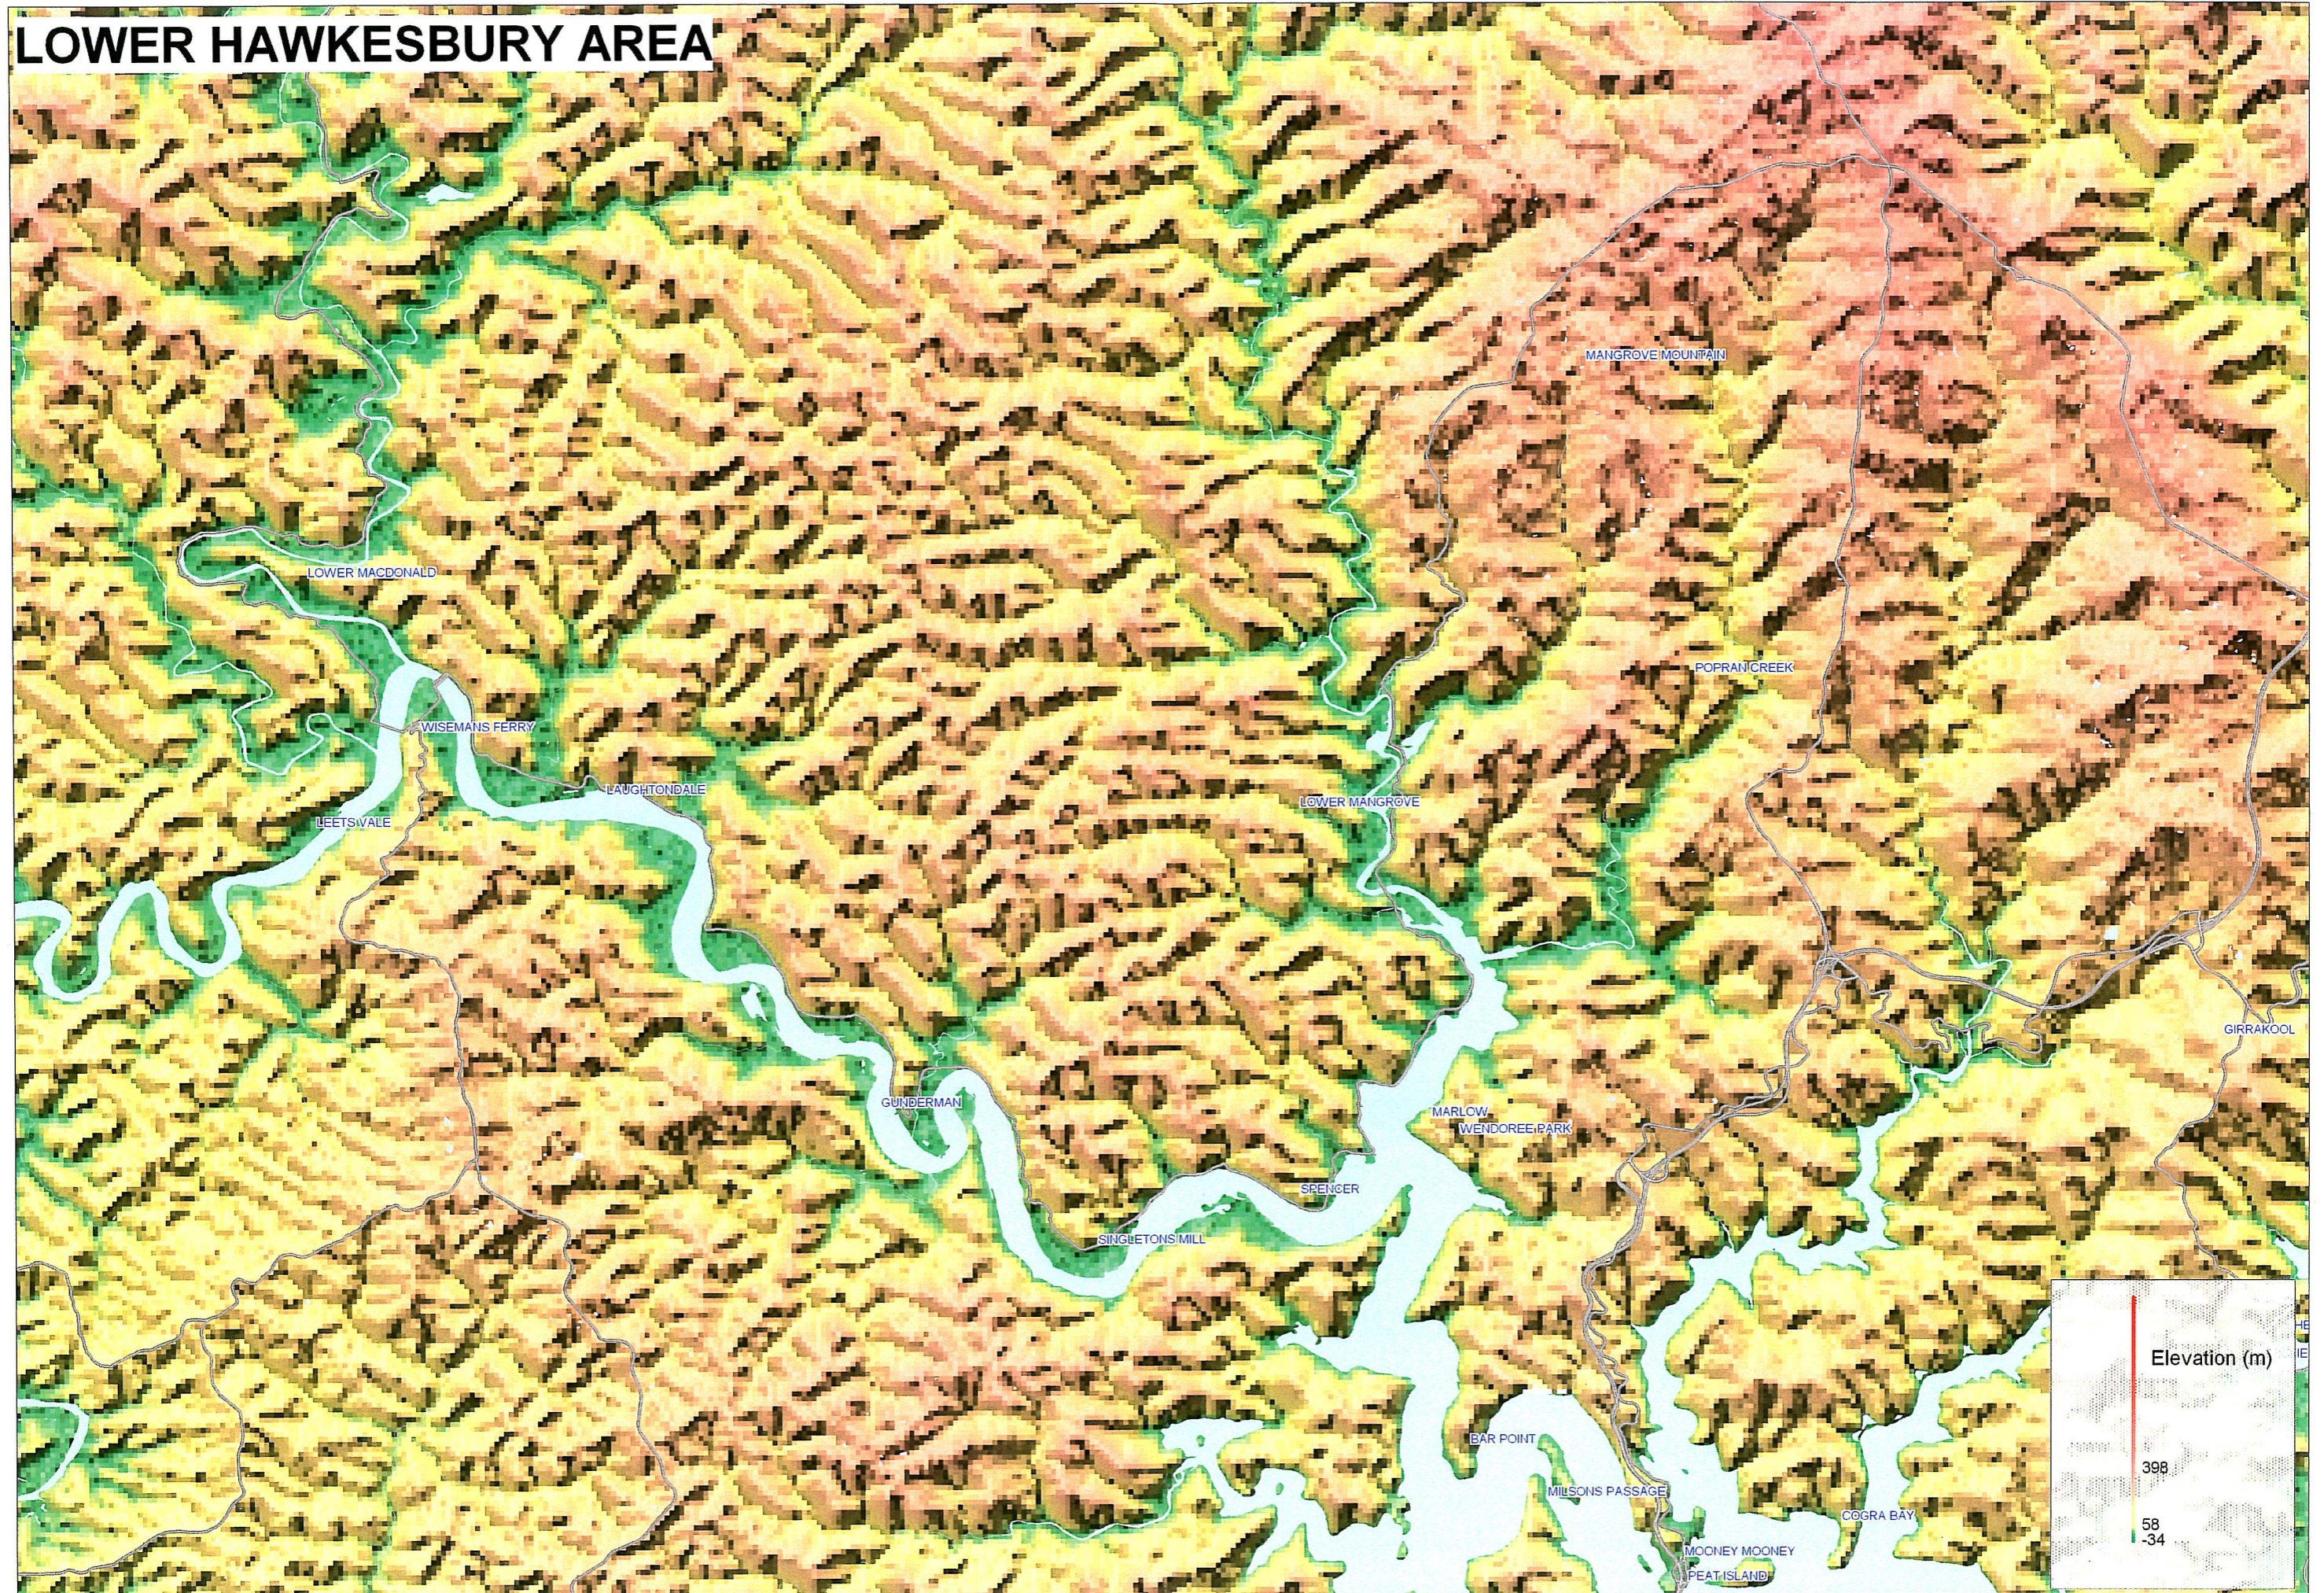

LOWER HAWKESBURY AREA