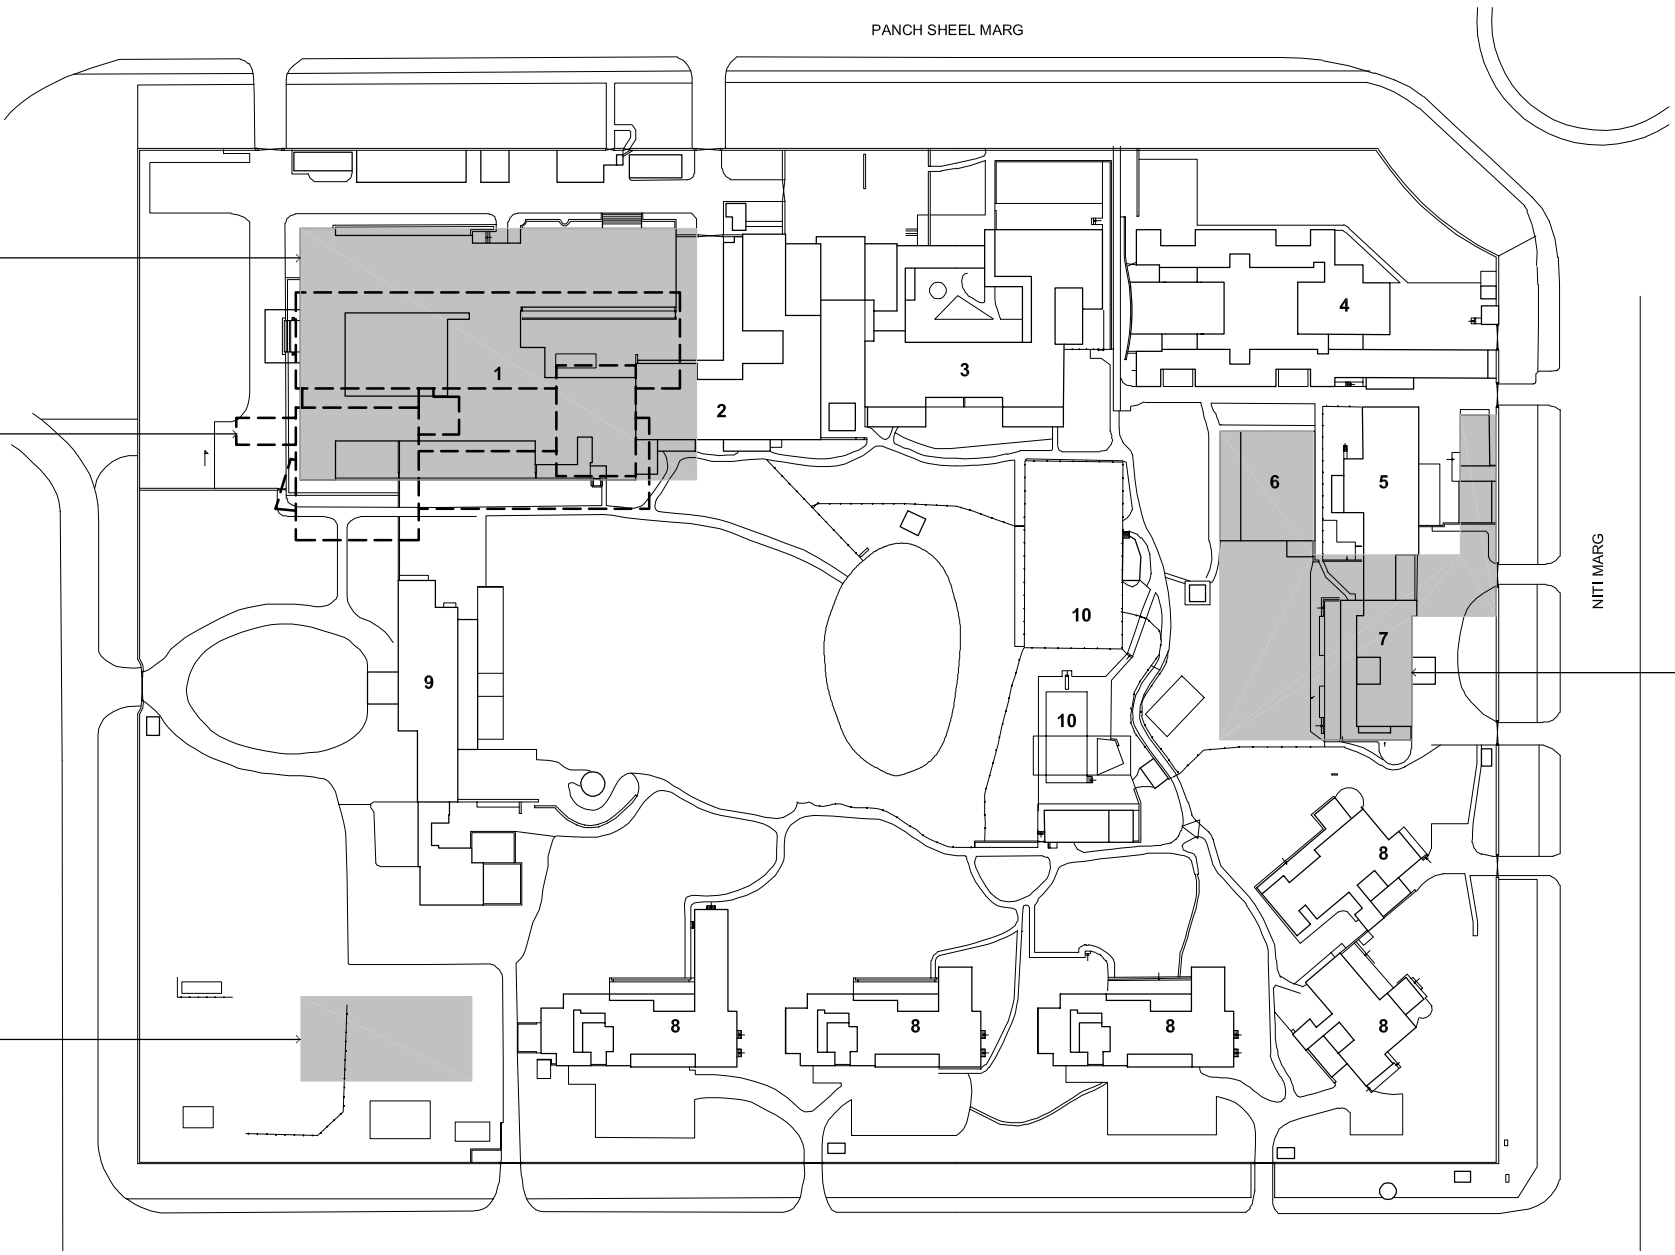

PANCH SHEEL MARG

NEW CHANCERY SITE

ALTERNATE LOCATION SHOWN DOTTED

SHANTI PATH

NITI MARG

INTERIM CHANCERY SITE

INTERIM RECREATION CENTRE & NEW TOWNHOUSES SITE

- LEGEND**
- 01 EXISTING CHANCERY
 - 02 EXISTING SERVICE BLOCK
 - 03 STAFF APARTMENTS
 - 04 DOMESTIC QUARTERS
 - 05 EXISTING POWER HOUSE
 - 06 EXISTING RECREATION CENTRE
 - 07 HOUSE 8
 - 08 STAFF HOUSES
 - 09 HOM RESIDENCE
 - 10 TENNIS COURT & POOL
 - 11 INTERIM CHANCERY
 - 12 INTERIM RECREATION CENTRE
 - 13 NEW CHANCERY
 - 14 TOWNHOUSES

**SITE PLAN
CONSTRUCTION OF NEW CHANCERY
NEW DELHI, INDIA**