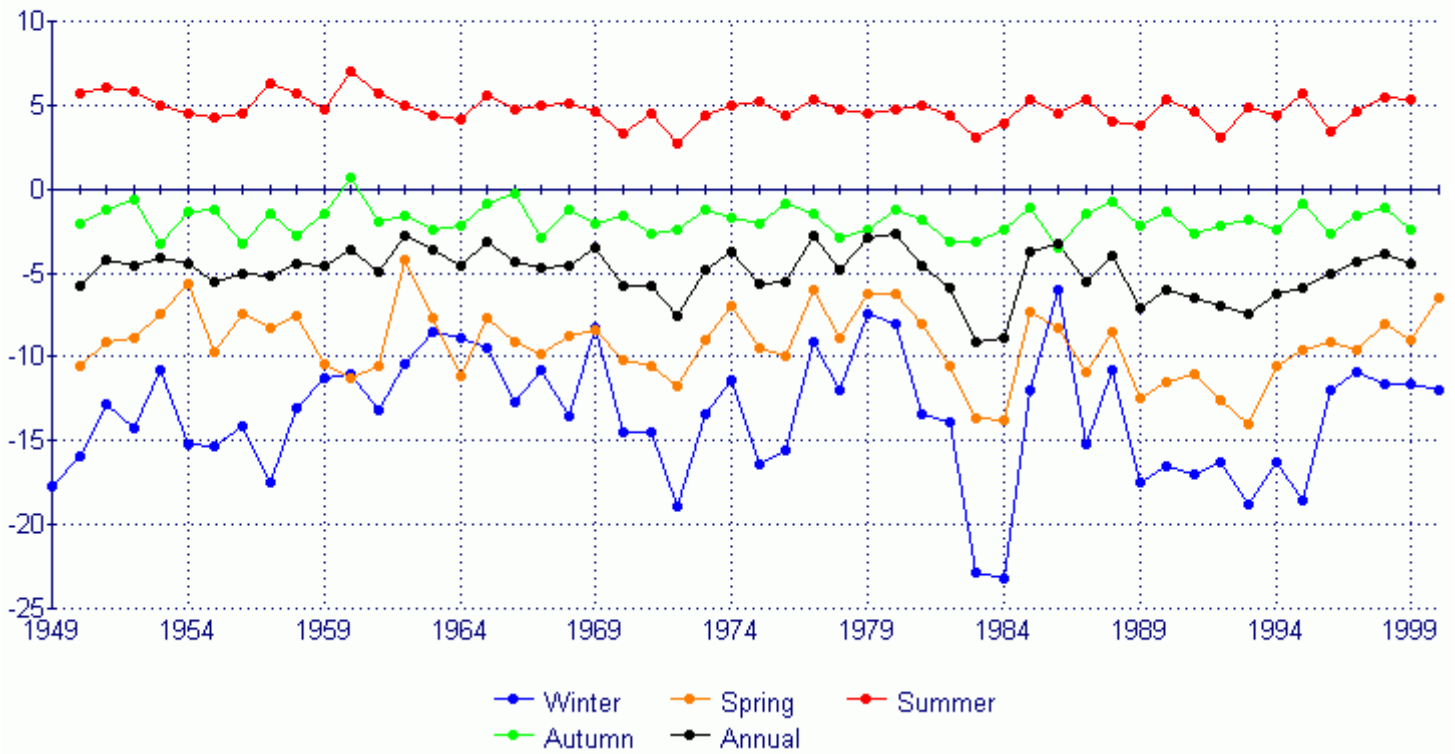

Eagle Pass, Texas, USA

Annual Mean Temperature 1850-1998

Easter Island, Pacific Ocean

27.15 109.4W 1942-1999

Franz Josef Land, Arctic Ocean

80.6N 58.0E

Egdesminde, Greenland - 68.7N 52.8W

Seasonal & Annual Mean Temps. [°C]