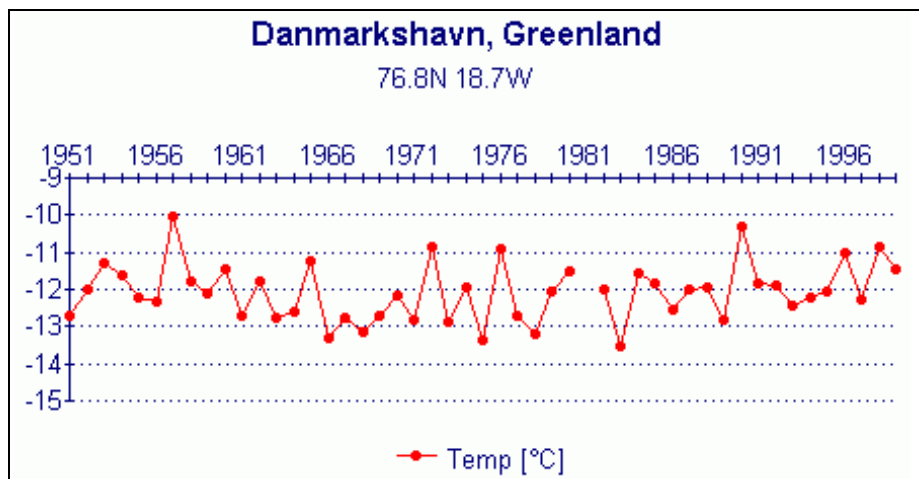

Bethel, Alaska

61N 162W 1924-1999

Cold Bay, Alaska, USA

Annual Mean Temp. (55.2N 162.7W)

Coral Harbor, Alaska, USA

Annual Mean Temp. 1934-1999

Darwin, Northern Territory, Australia

Annual Temperature 1882-1999