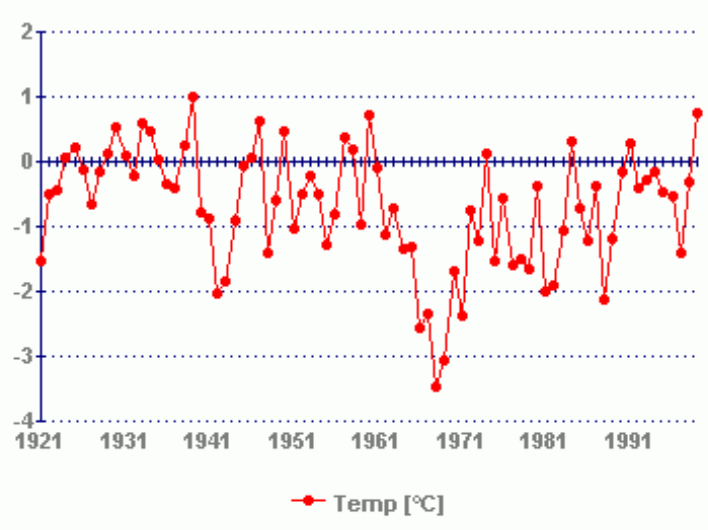

APPENDIX - Meteorological Stations Temperature Histories

Kanin Nos, Dikson, & Vize, Arctic Russia

Annual Mean Temperature 1916-1999

Jan Mayen Island, Arctic Ocean

70.9N 8.7W

Nome, Alaska 1907-2000

Seasonal & Annual Mean Temperature [°C]