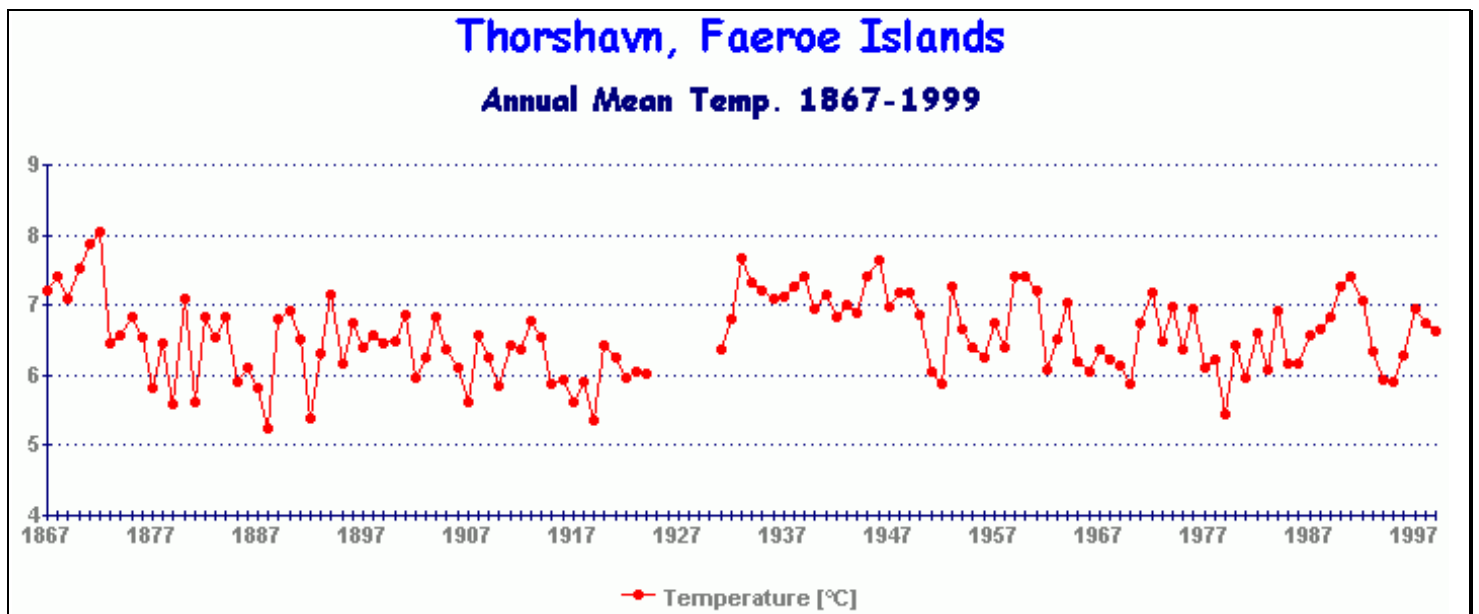

45.7N 121.8W - 1899-1998

Sodankyla, Finland

Annual Mean Temperature (67.3N 26.3E)

Tiree, Inner Hebrides, UK

56.31N 6.49W - 1939-1999

Tombstone, Arizona, USA

Annual Mean Temperature 1889-1998

Tromo/Skatto, Norway