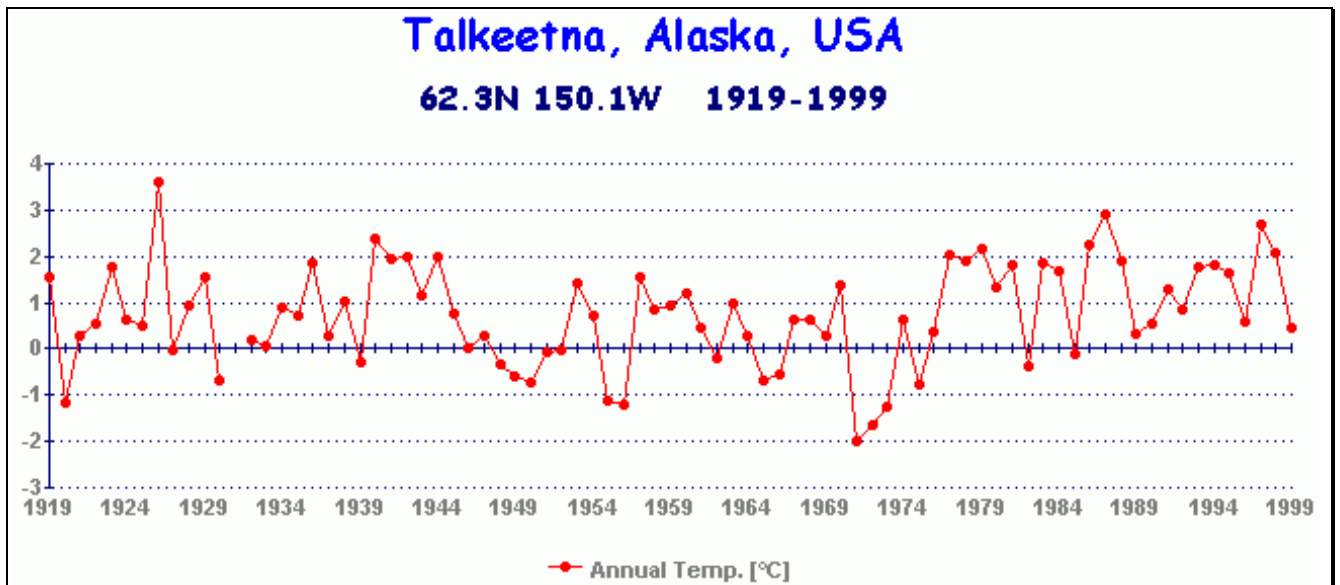

45.7N 121.8W - 1899-1998

Sodankyla, Finland

Annual Mean Temperature (67.3N 26.3E)

Tiree, Inner Hebrides, UK

56.31N 6.49W - 1939-1999

Tombstone, Arizona, USA

Annual Mean Temperature 1889-1998

Tromo/Skatto, Norway