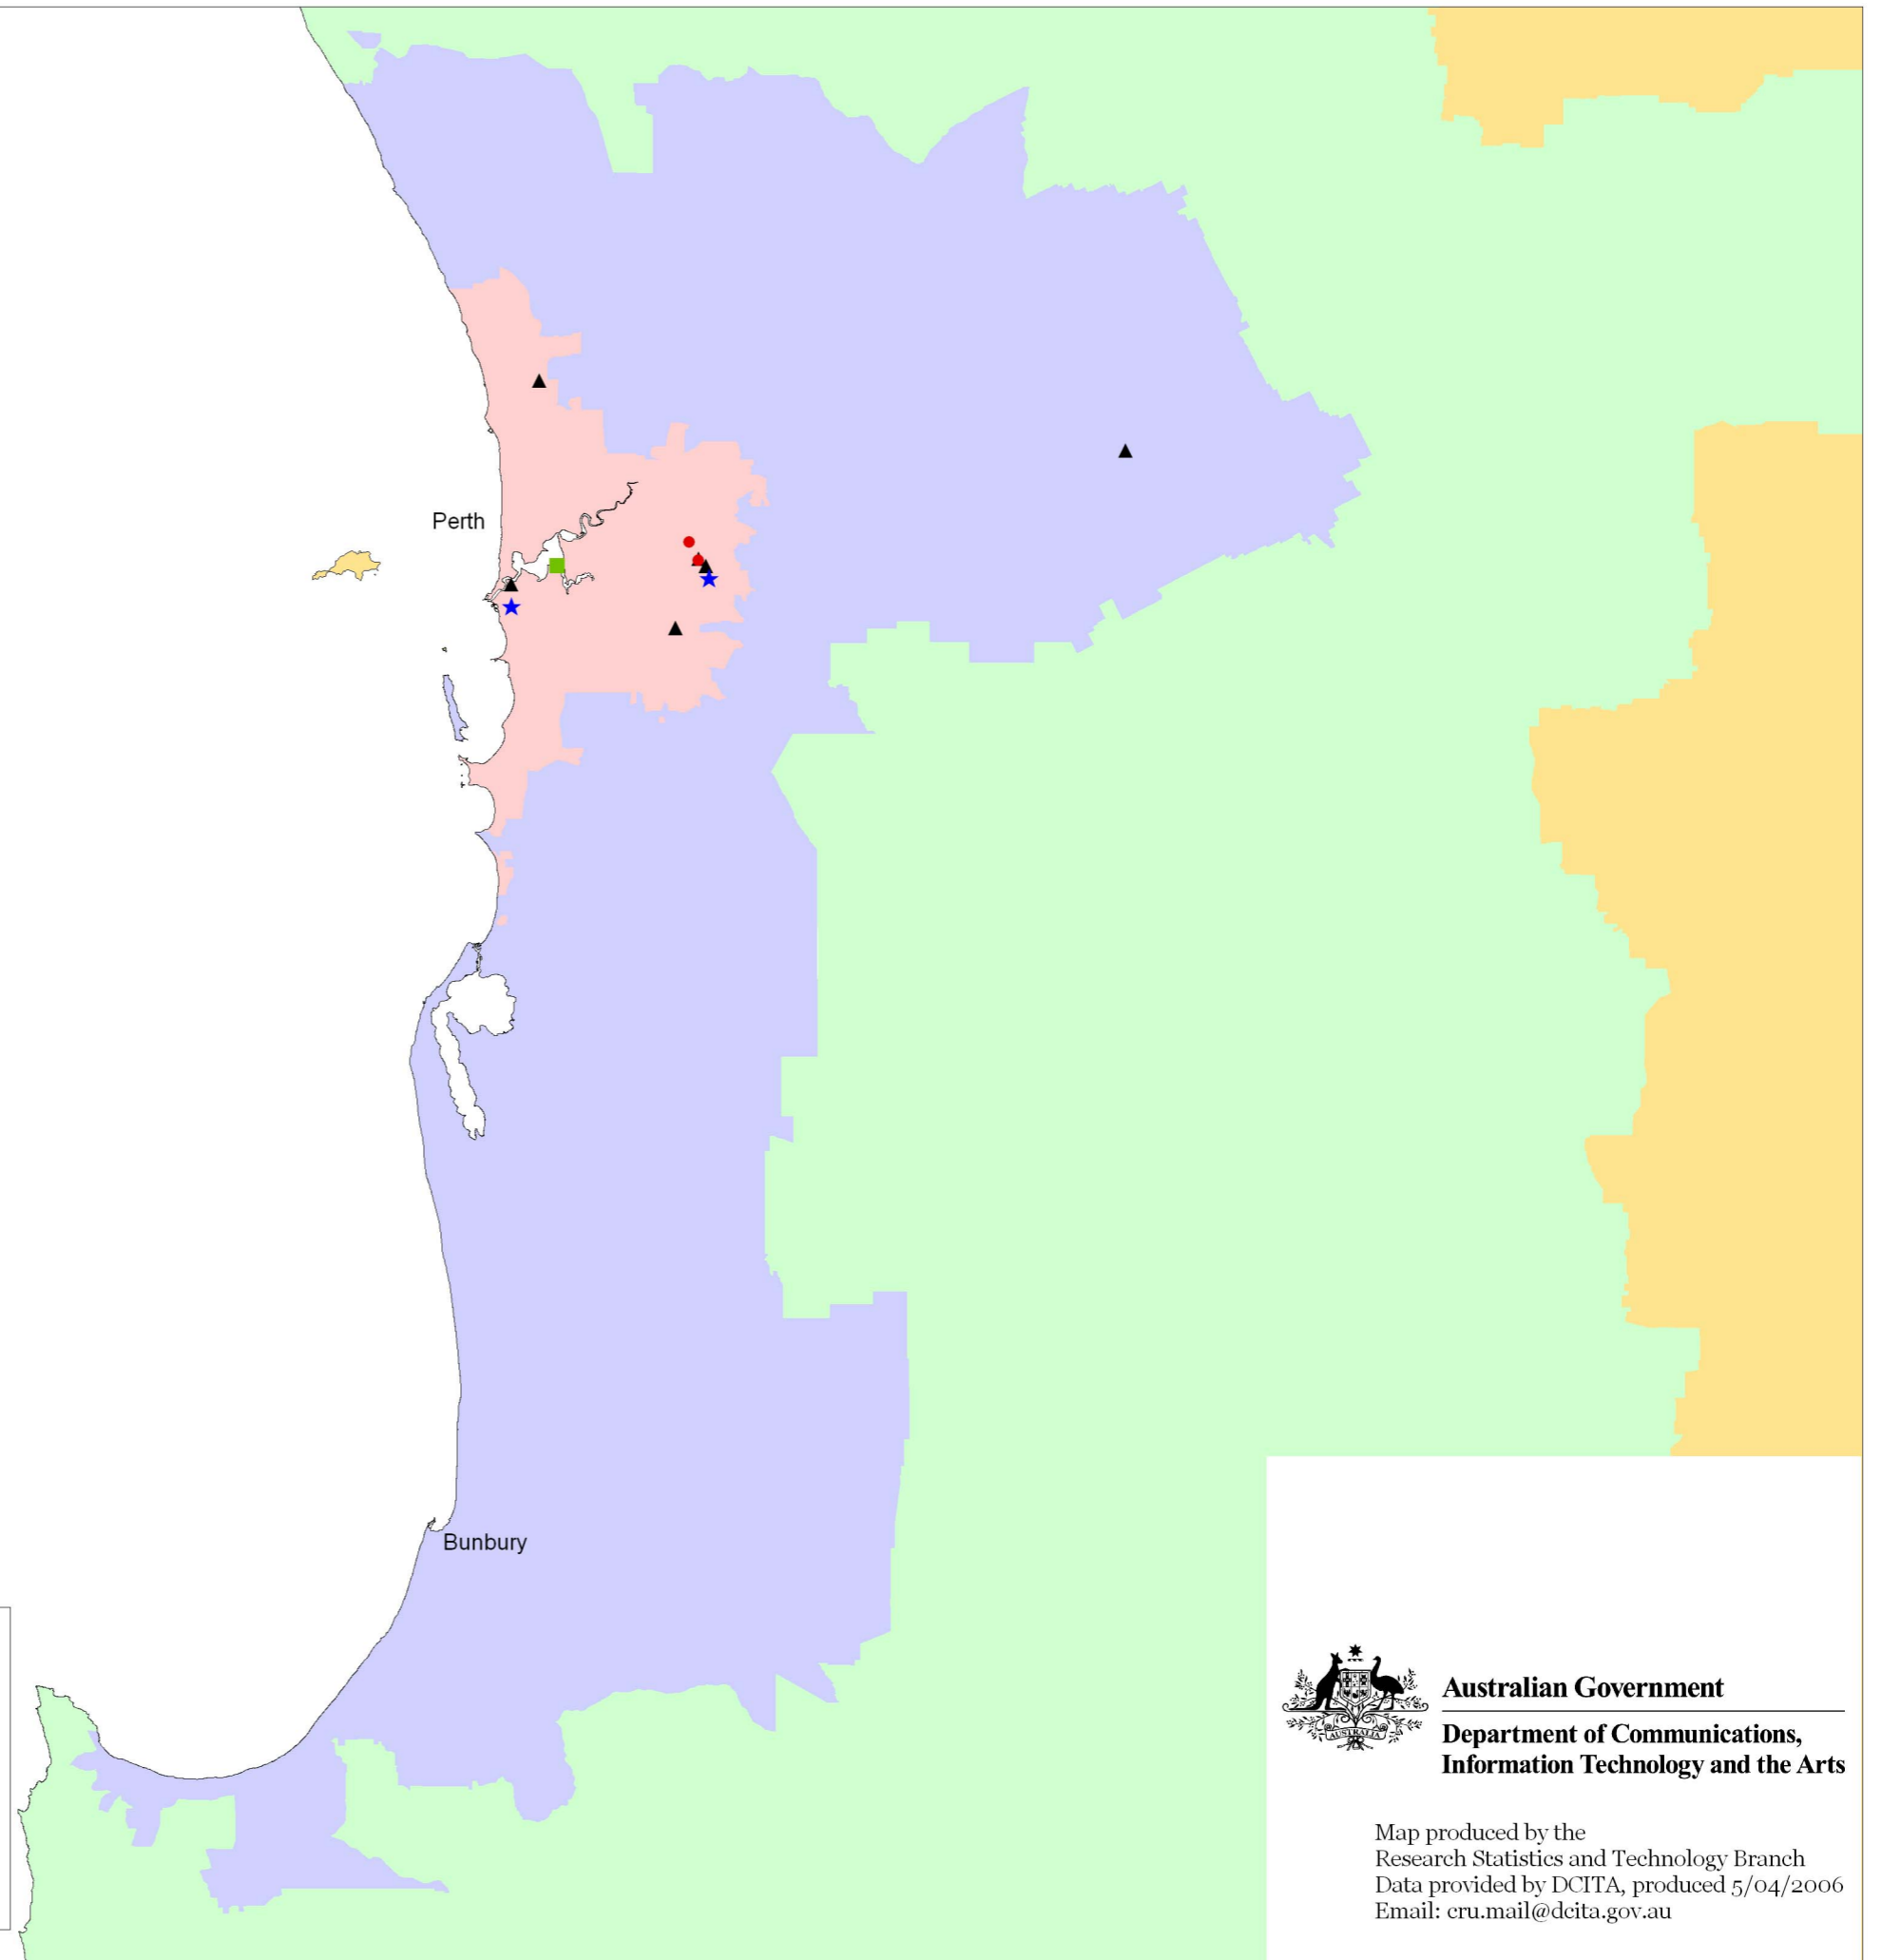

# Enlargement 3 Perth

## Legend

- ★ Ethnic
- Indigenous
- Radio for the Print Handicapped
- ▲ General

## ARIA Legend

- Major Cities of Australia
- Inner Regional Australia
- Outer Regional Australia
- Remote Australia
- Very Remote Australia

**Australian Government**  
**Department of Communications,  
Information Technology and the Arts**