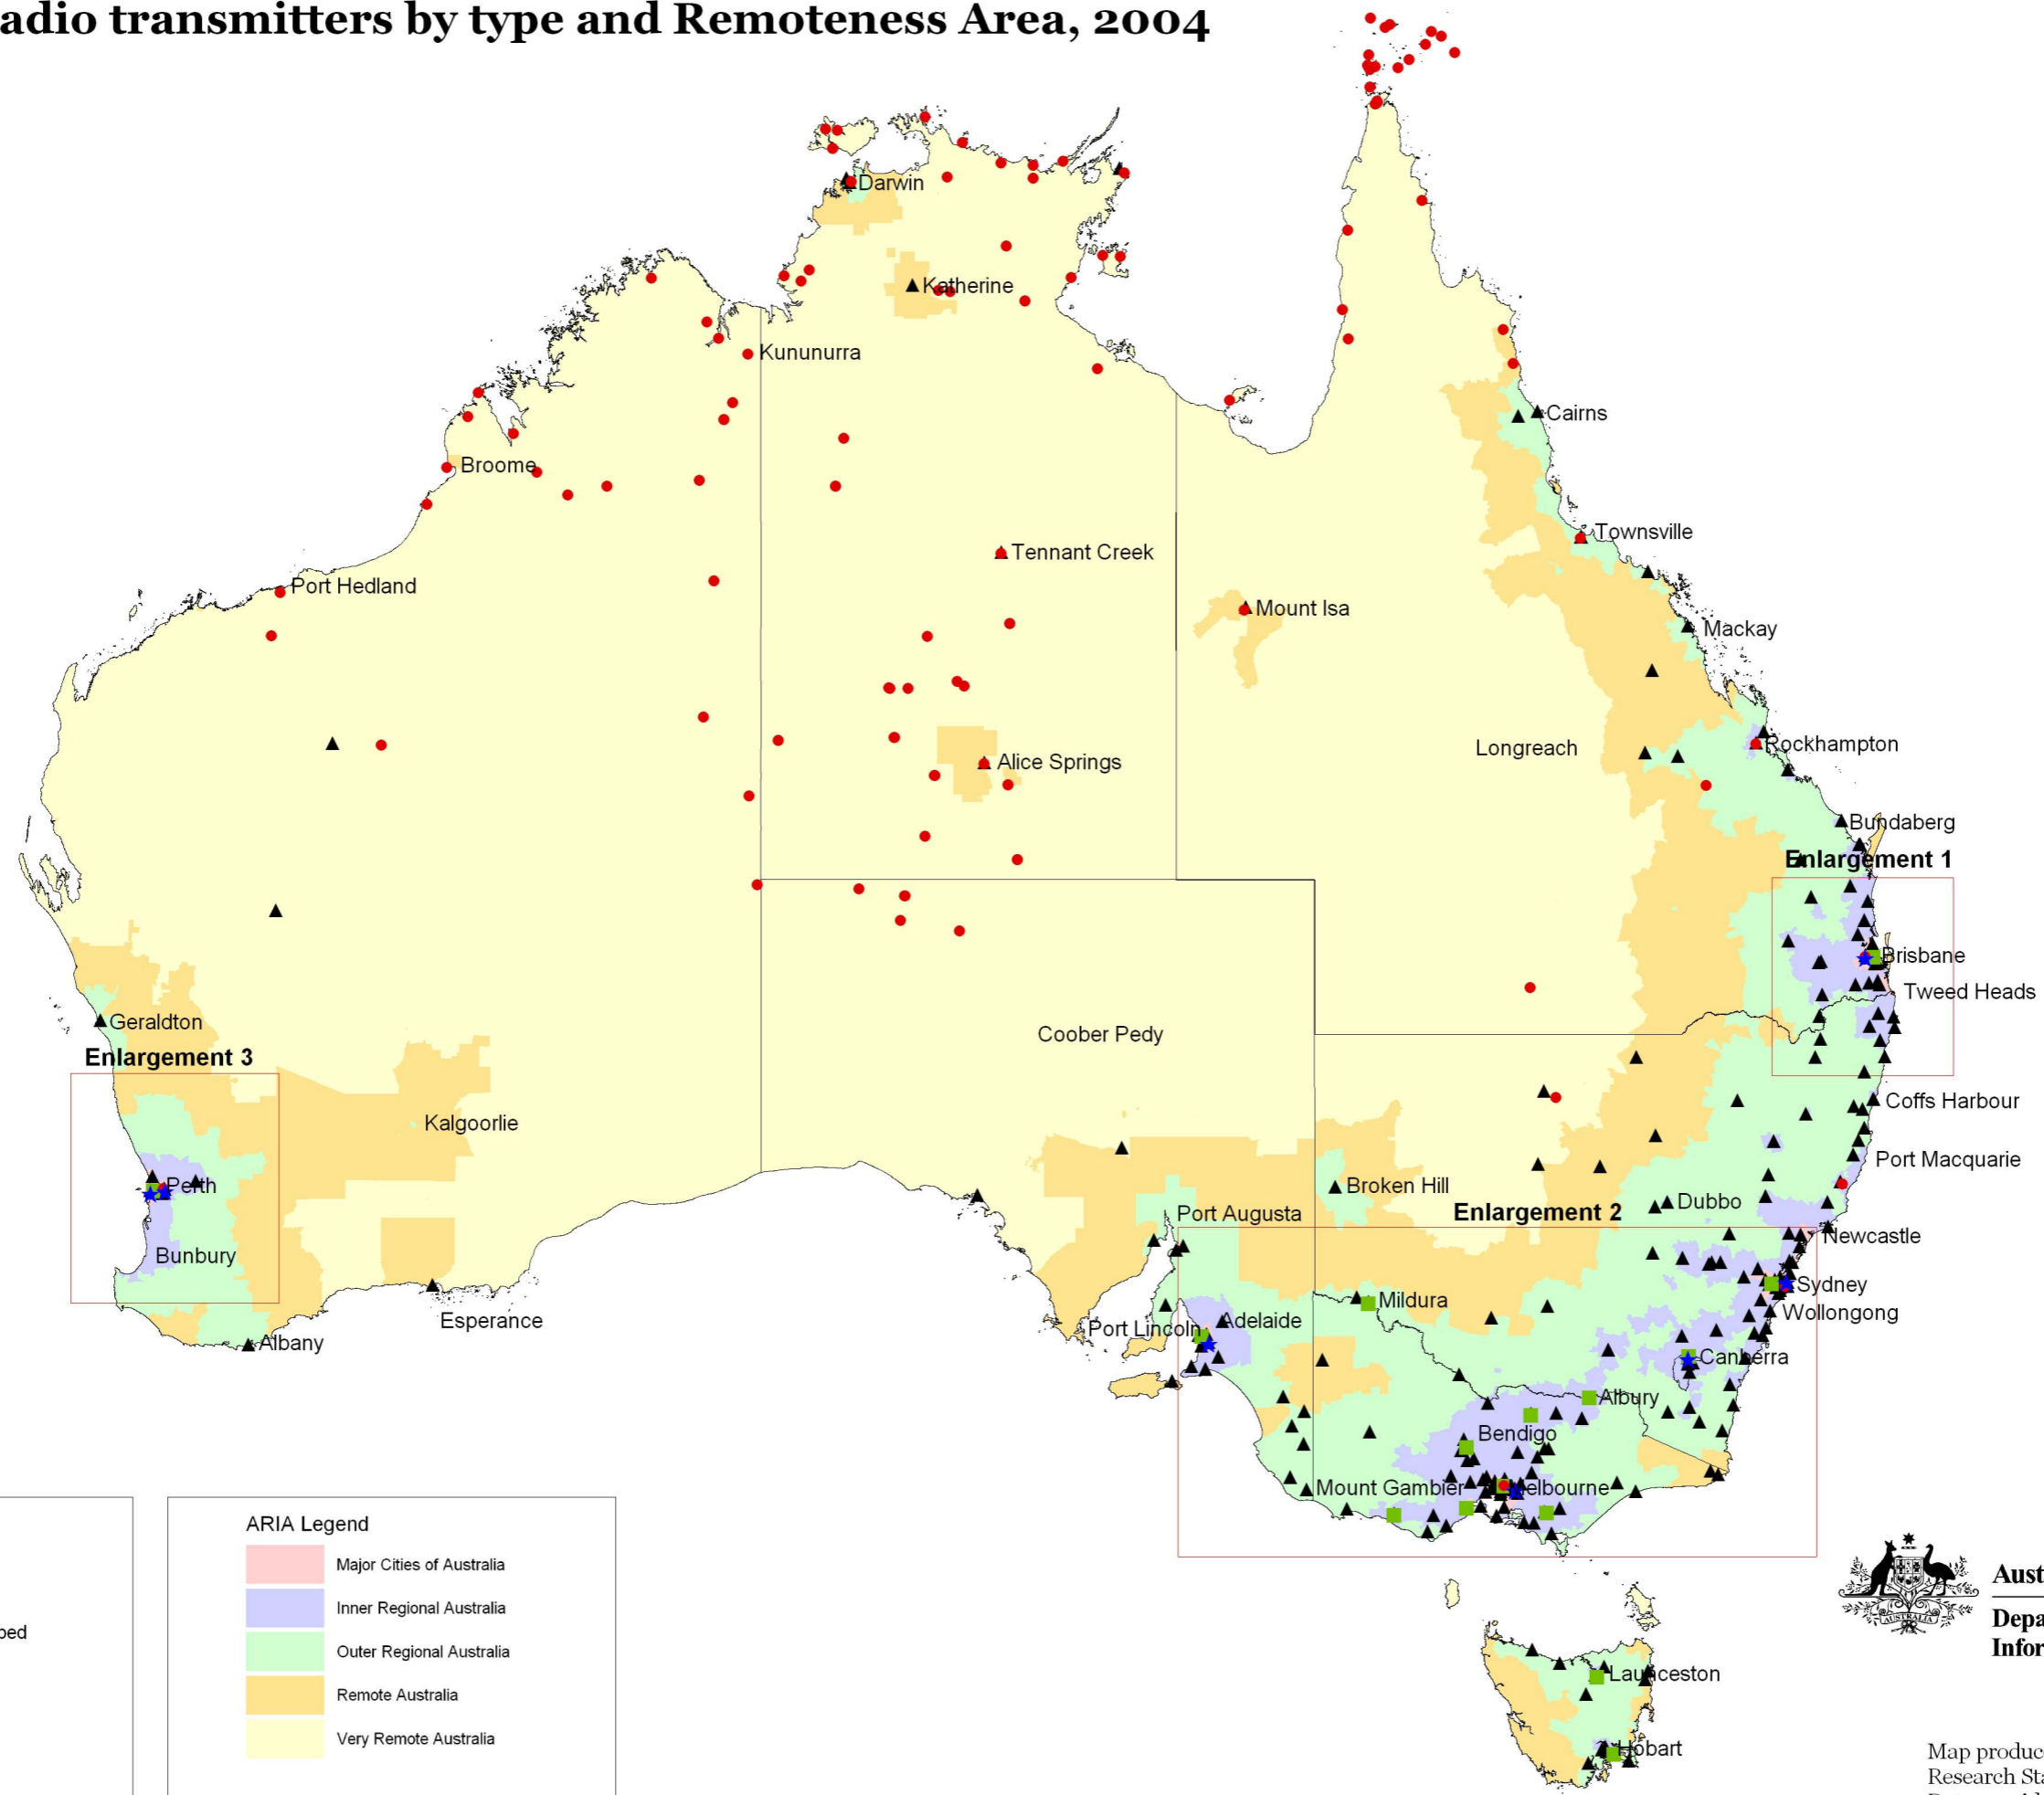

Community radio transmitters by type and Remoteness Area, 2004

Legend

- ★ Ethnic
- Indigenous
- Radio for the Print Handicapped
- ▲ General

ARIA Legend

- Major Cities of Australia
- Inner Regional Australia
- Outer Regional Australia
- Remote Australia
- Very Remote Australia

Australian Government
Department of Communications,
Information Technology and the Arts

Map produced by the
 Research Statistics and Technology Branch
 Data provided by DCITA, produced 5/04/2006
 Email: cru.mail@dcita.gov.au