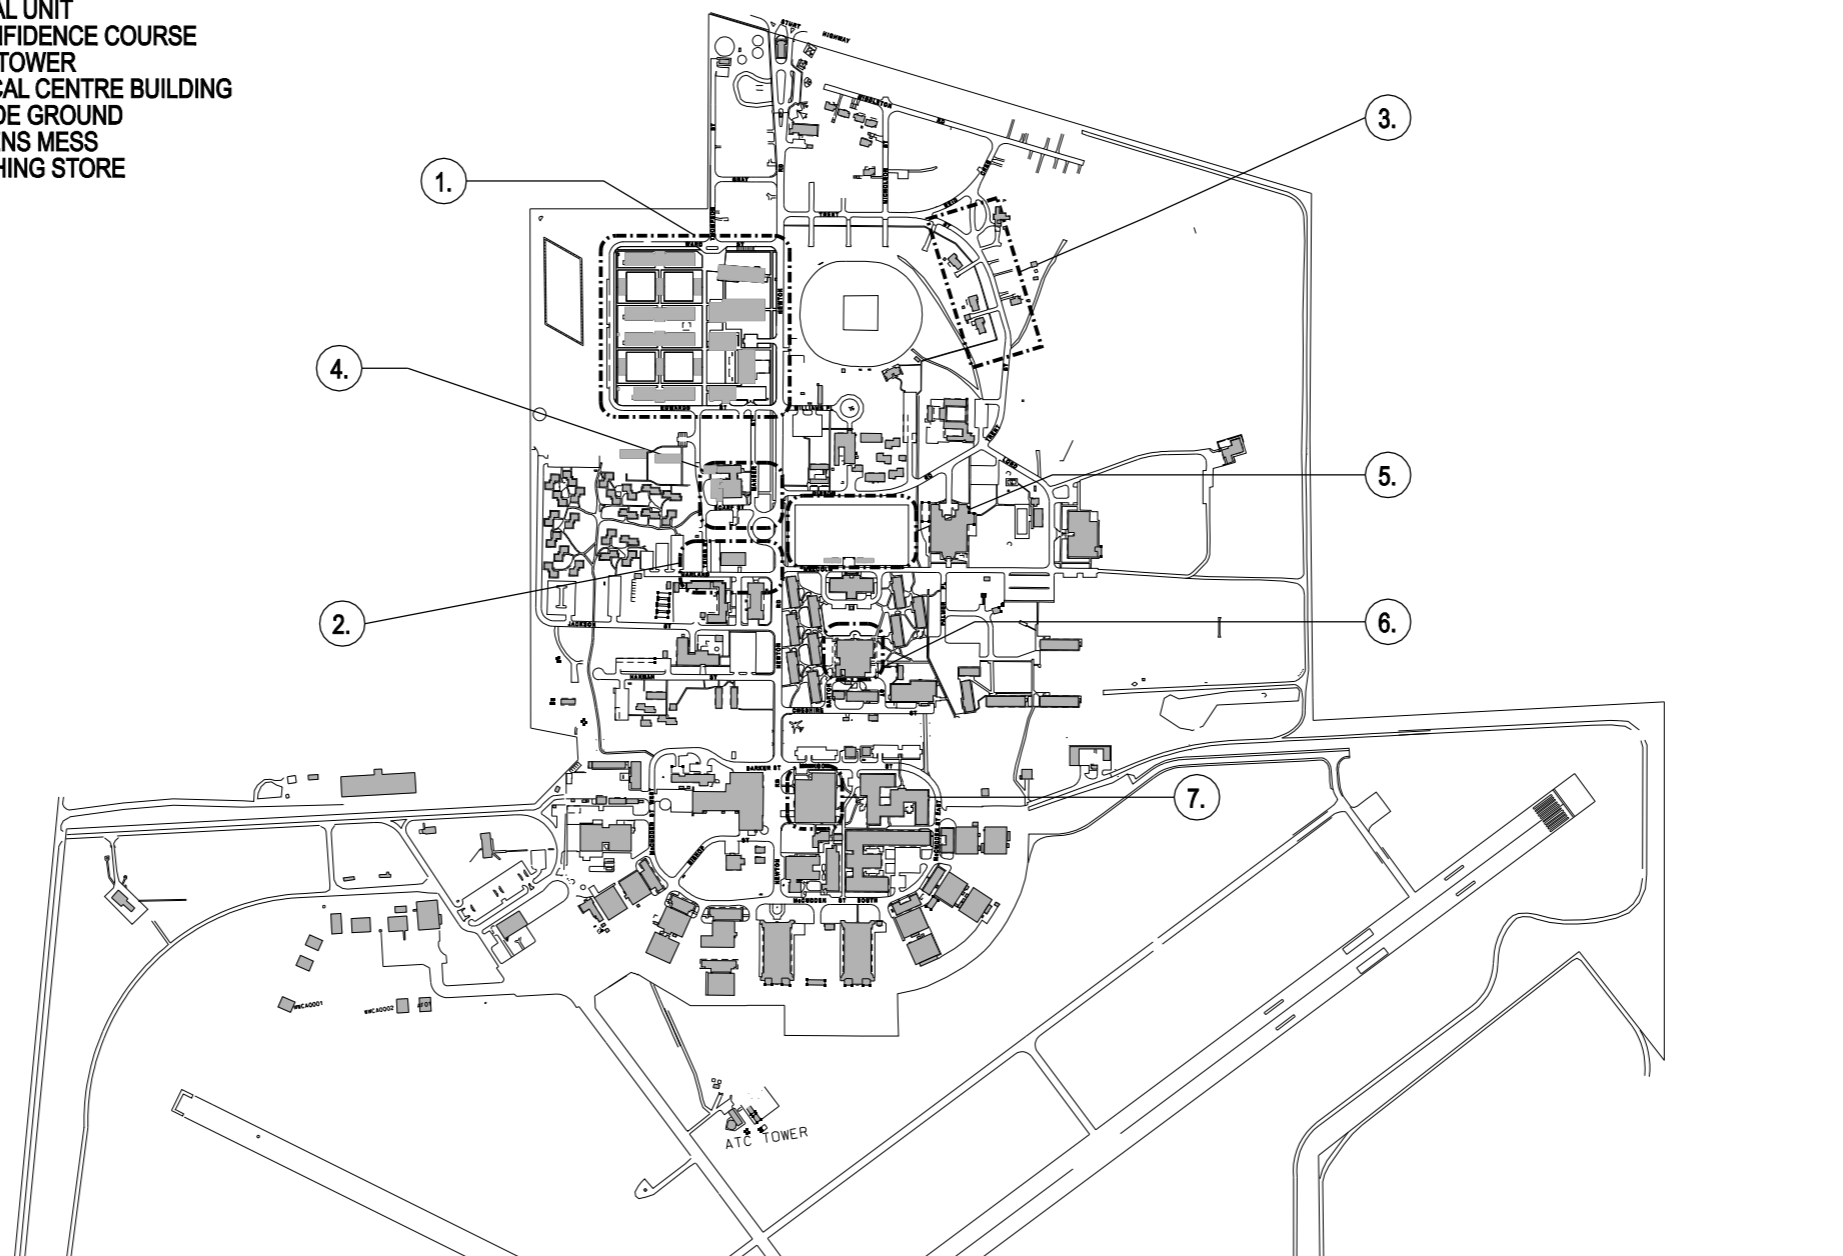

**LEGEND**

- 1. No 1 RECRUIT TRAINING UNIT PRECINCT
- 2. EXISTING DENTAL UNIT
- 3. PROPOSED CONFIDENCE COURSE AND ABSEILING TOWER
- 4. EXISTING MEDICAL CENTRE BUILDING
- 5. EXISTING PARADE GROUND
- 6. EXISTING AIRMENS MESS
- 7. EXISTING CLOTHING STORE

**RAAF COLLEGE RELOCATION**  
**WAGGA - No 1 RECRUIT TRAINING UNIT - BASE SITE PLAN**

PWC\_BSP002  
SCALE 1:10000 @A4