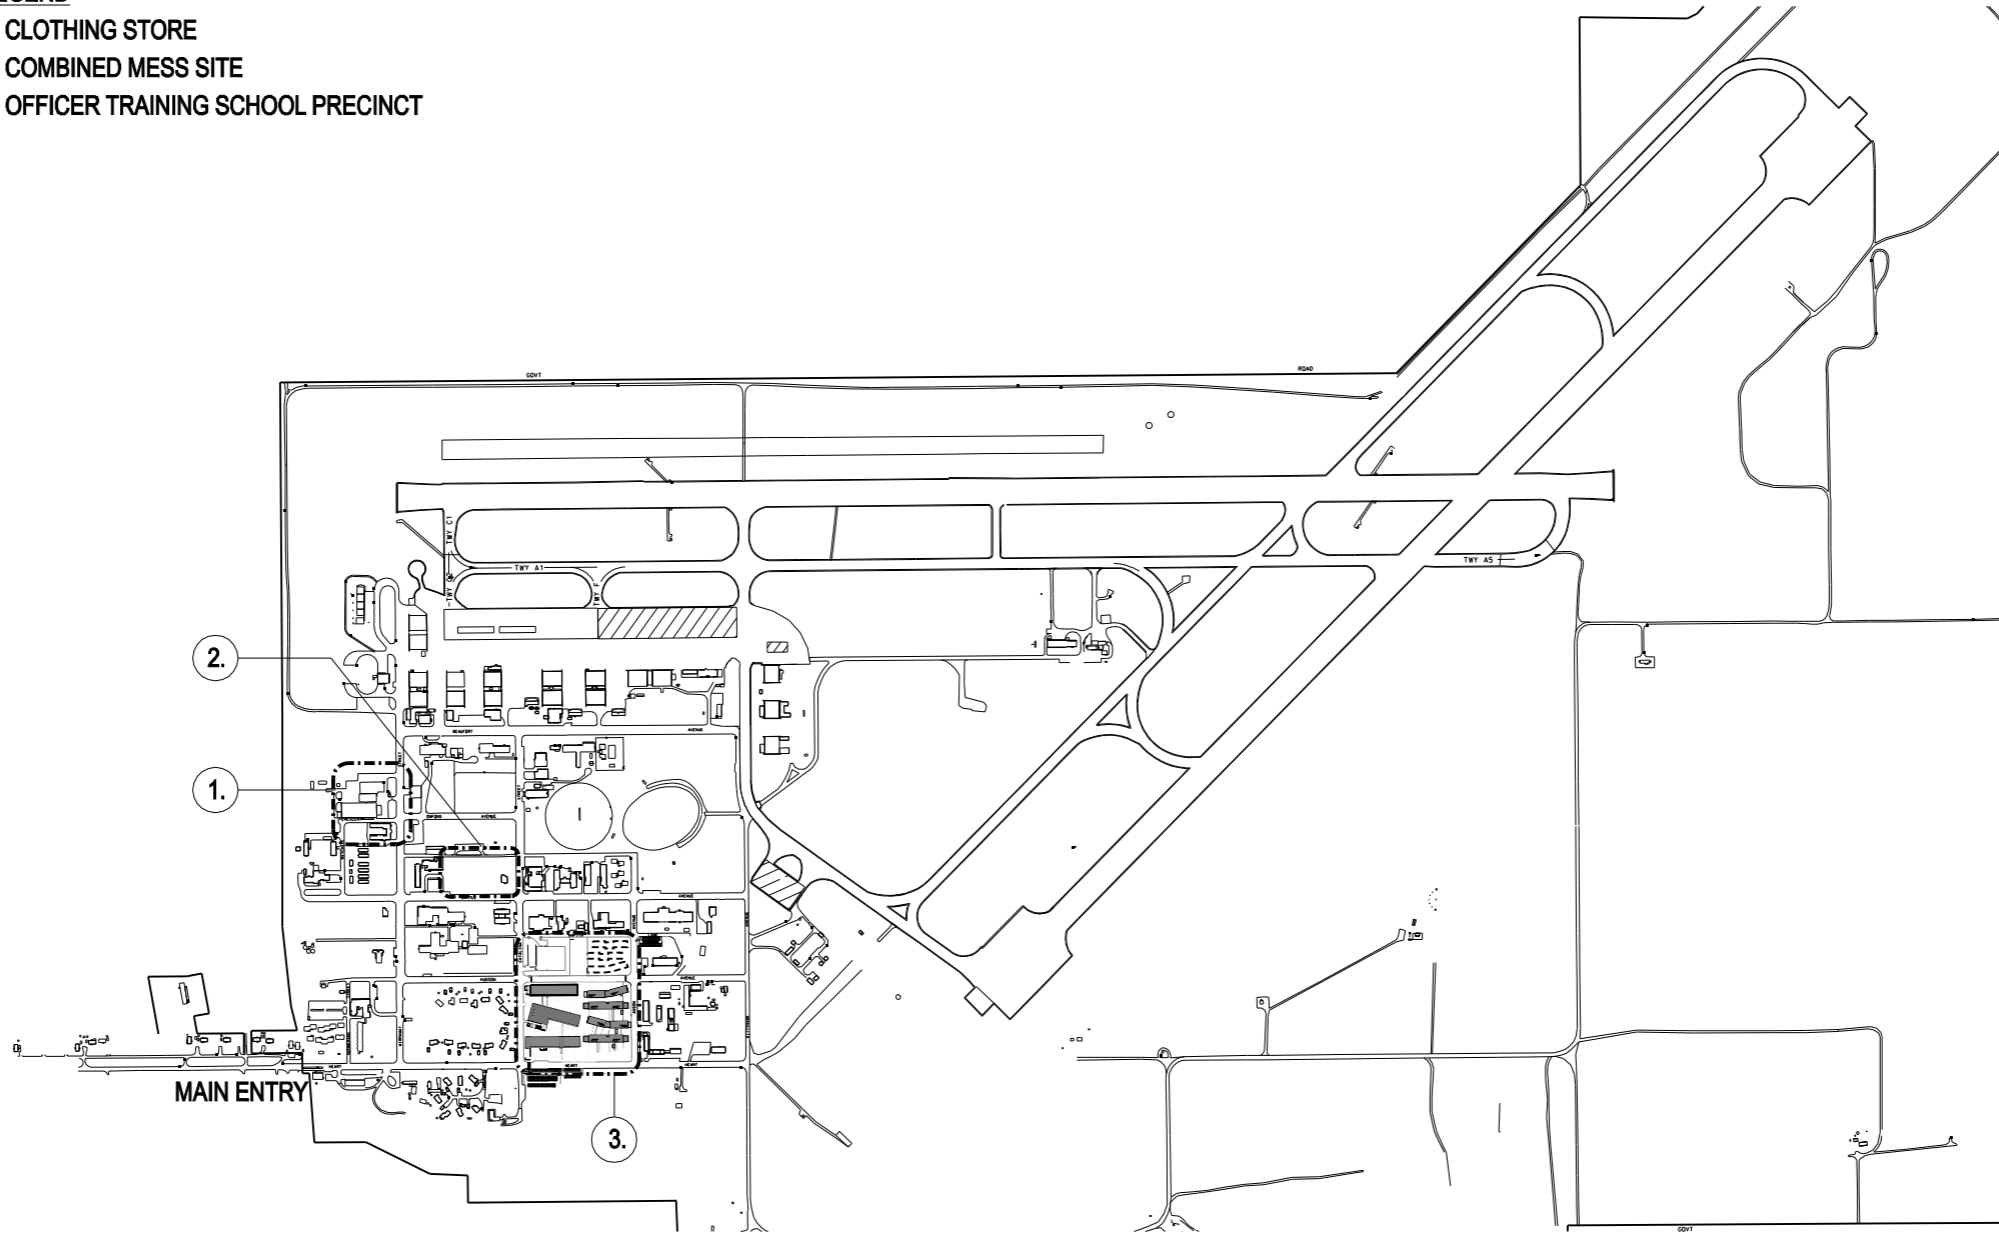

**LEGEND**

- 1. CLOTHING STORE
- 2. COMBINED MESS SITE
- 3. OFFICER TRAINING SCHOOL PRECINCT

**RAAF COLLEGE RELOCATION  
EAST SALE - BASE SITE PLAN**

PWC\_BSP001  
SCALE 1:15000 @A4