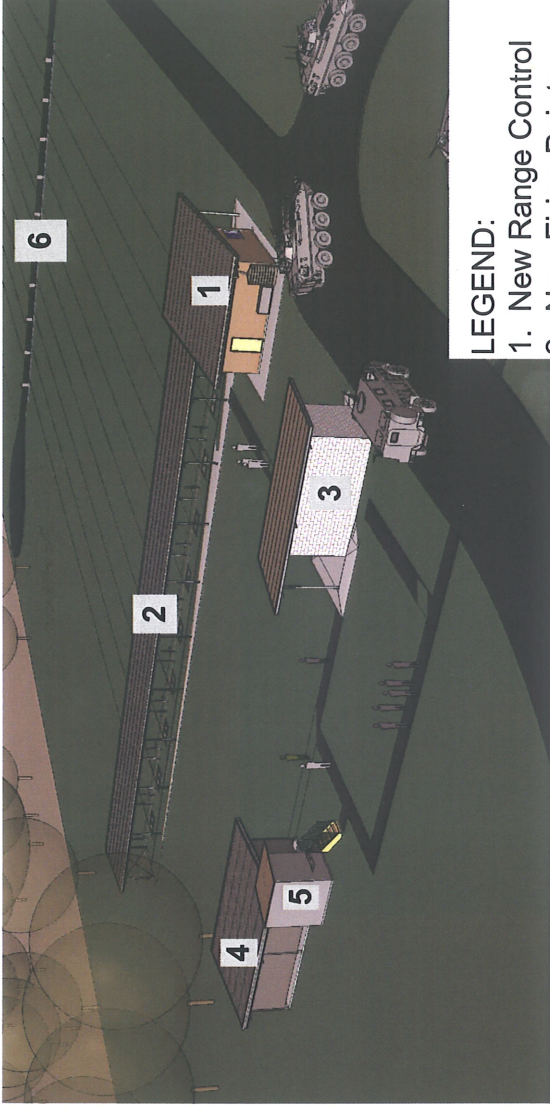

**Attachment 30: RAAF Base Amberley
Floor Plans
New Headquarters 6th Engineer Support Regiment**

PERSPECTIVE - OVERALL
NOT TO SCALE

LEGEND:

- 1. New Waiting Bays
- 2. New Control Tower
- 3. New Ammunition Points
- 4. New Firing Points
- 5. New Target Access Track
- 6. New Target Area

**Attachment 32: Wide Bay Training Area
New Special Weapons Range
Site Perspective**

PERSPECTIVE - EYE VIEW OVERALL
NOT TO SCALE

LEGEND:

- 1. New Waiting Areas
- 2. New Ammunition Points
- 3. New Throwing Bays
- 4. New Control Tower
- 5. New Target Area

Attachment 33: Wide Bay Training Area
New Assault Grenade Range
Site Perspective

Perspective - Looking East

LEGEND:

- 1. New Range Control
- 2. New Firing Points
- 3. New Ammunition Point
- 4. New Waiting Bay
- 5. New Ablutions
- 6. New Targets