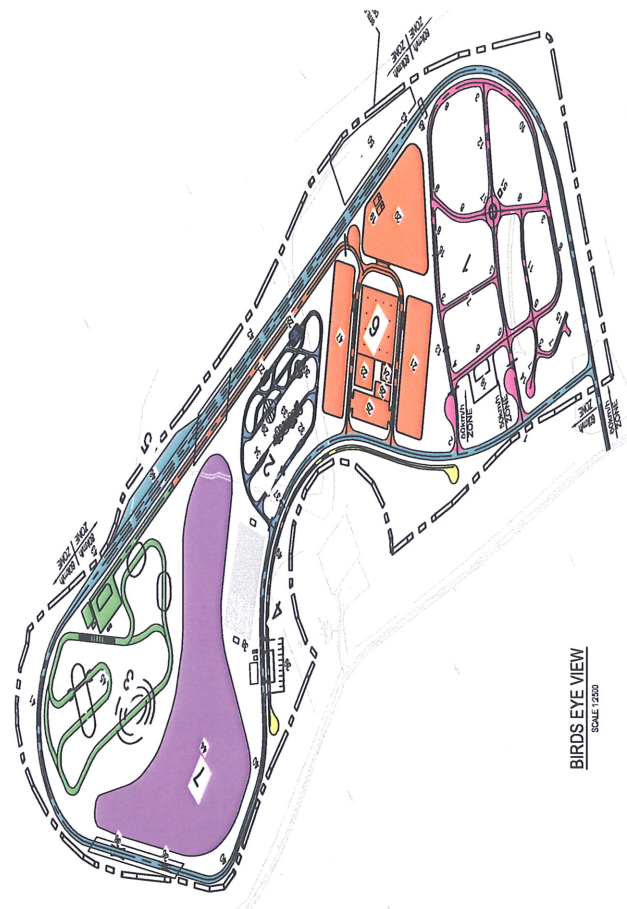

**Attachment 30: RAAF Base Amberley
Floor Plans
New Headquarters 6th Engineer Support Regiment**

PERSPECTIVE - OVERALL
NOT TO SCALE

LEGEND:

- 1. New Waiting Bays
- 2. New Control Tower
- 3. New Ammunition Points
- 4. New Firing Points
- 5. New Target Access Track
- 6. New Target Area

**Attachment 36: Wide Bay Training Area
New Permanent Camp Accommodation
Site Perspective**

GROUND FLOOR
SCALE 1:50

Attachment 37: Wide Bay Training Area
New Camp Accommodation Block
Plan and Building Perspective

PERSPECTIVE INSIDE
NOT TO SCALE

REFER SITE PLAN FOR TRUE NORTH

LEGEND:

1. Existing Range Entrance
2. Existing Range converted to Marksmanship Training Range (Type B)
3. Safe Driver Training Area and Minefield Clearance Training Lanes
4. New Range Entrance, Range Control and Vehicle Wash Point
5. New Permanent Camp Accommodation
6. New 25th/49th Battalion, Royal Queensland Regiment Facilities
7. New Urban Operations Training Facility and Method of Entry Training Area but not shown

**Attachment 38: Greenbank Training Area
Location Plan**

LEGEND

- 1 URBAN TRAINING AREA
 - 2 OBSTACLE COURSE
 - 3 OBSTACLE COURSE
 - 4 IED LANE
 - 5 MAIN ACCESS, HIGH SPEED (SEMI TRAILER ACCESS)
 - 6 GENERAL TRAINING, CLASSROOMS, SKID PAN, RECOVERY AREA, FAULT FINDING
 - 7 OFF ROAD/CLASS 4
- ■ ■ BOUNDARY