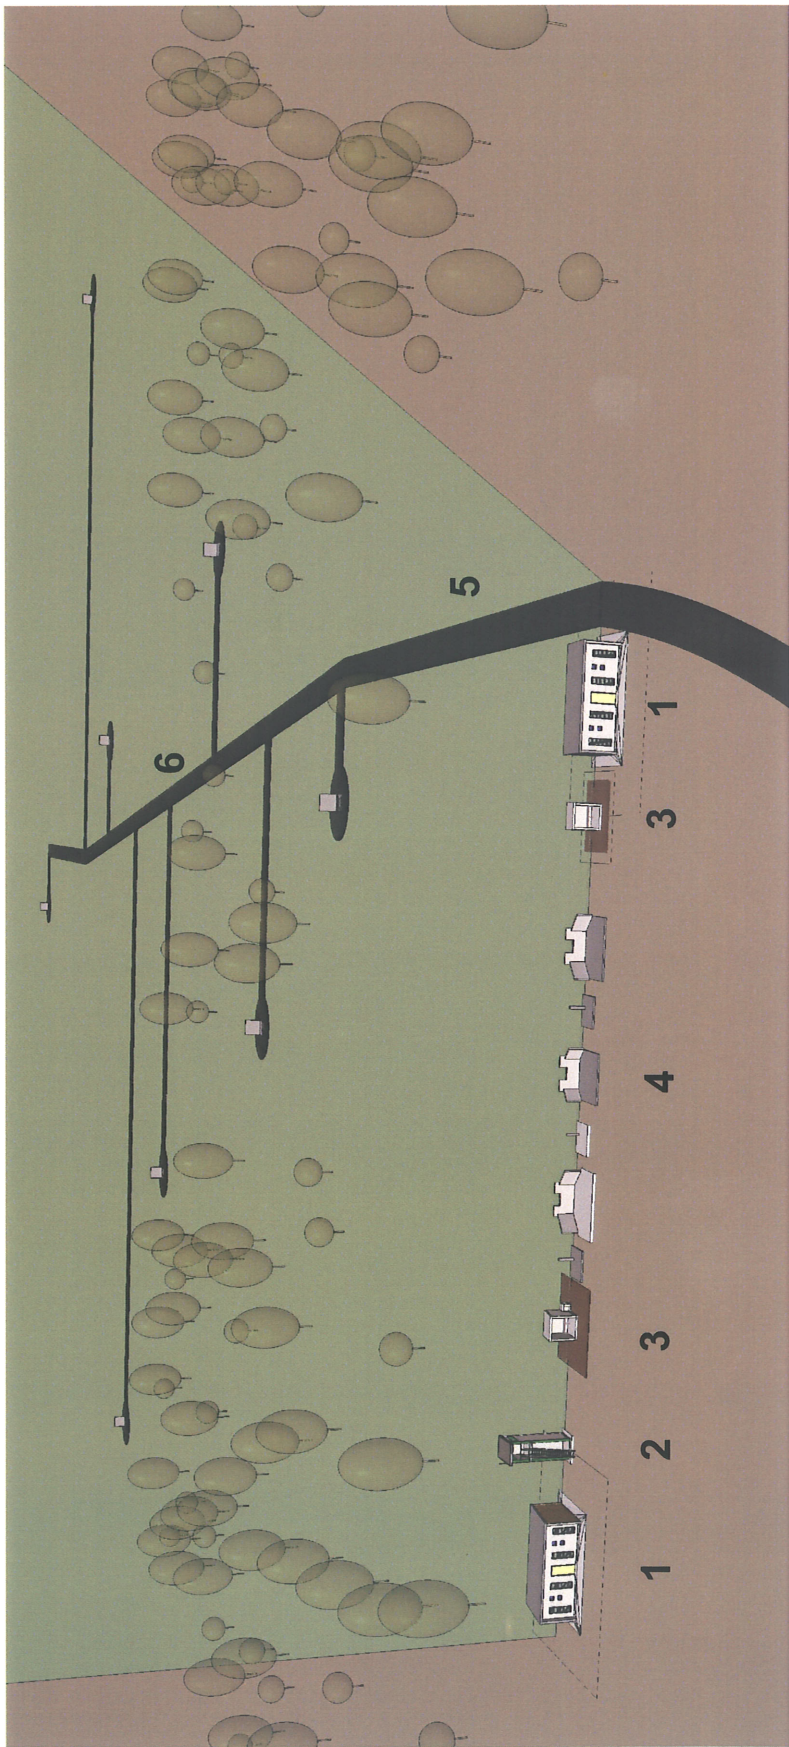

RAAF Base Amberley, Ipswich; Wide Bay Training Area, Gympie; Greenbank Training Area, Brisbane; Kokoda Barracks, Canungra

29. RAAF Base Amberley – Headquarters 6th Engineers Support Regiment – Precinct Site Plan
30. RAAF Base Amberley – Headquarters 6th Engineer Support Regiment - Plan
31. Location Plan
32. Special Weapons Range – Site Perspective
33. Assault Grenade Range - Site Perspective
34. Marksmanship Training Range (Type A) - Site Perspective
35. Permanent Camp Accommodation – Precinct Site Plan
36. Permanent Camp Accommodation – Site Perspective
37. Camp Accommodation Block – Plan and Building Perspective
38. Location Plan
39. Safe Driver Training Area - Precinct Site Plan
40. Urban Operations Training Facility – Site Perspective
41. Range Entrance, Range Control and Vehicle Wash Point - Precinct Site Plan
42. Range Control Facility – Site Perspective
43. 25th/49th Battalion, Royal Queensland Regiment – Precinct Site Plan
44. 25th/49th Battalion, Royal Queensland Regiment and Permanent Camp Accommodation – Site Perspectives
45. Location Plan
46. Permanent Camp Accommodation and Battle Simulation Centre– Site Perspective
47. Trainee Living-In Accommodation and Physical Training Centre – Precinct Site Plan

LEGEND

- 01 NEW HEADQUARTERS 6th ENGINEER SUPPORT REGIMENT
- 02 21 CONSTRUCTION SQUADRON (UNDER CONSTRUCTION)
- 03 EXISTING 9th FORCE SUPPORT BATTALION

**Attachment 29: RAAF Base Amberley
Site Plan
New Headquarters 6th Engineer Support Regiment Precinct**

**Attachment 30: RAAF Base Amberley
Floor Plans
New Headquarters 6th Engineer Support Regiment**

PERSPECTIVE - OVERALL
NOT TO SCALE

LEGEND:

- 1. New Waiting Bays
- 2. New Control Tower
- 3. New Ammunition Points
- 4. New Firing Points
- 5. New Target Access Track
- 6. New Target Area