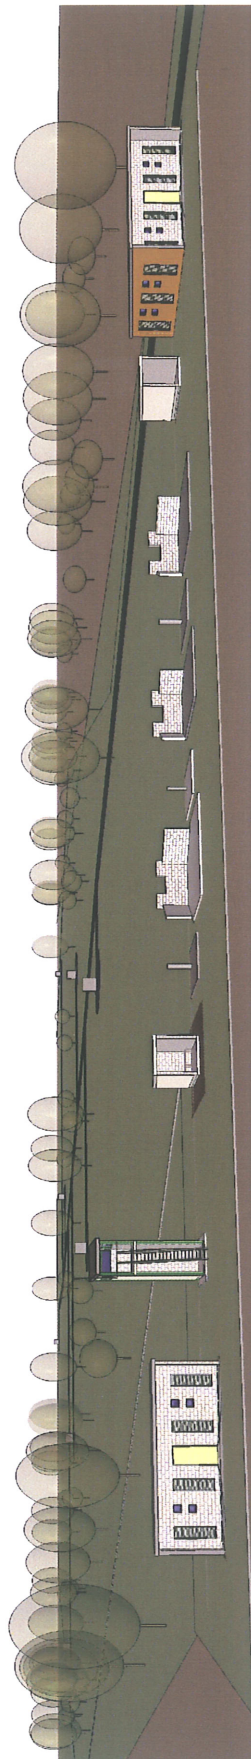

LEGEND

- 01 NEW HEADQUARTERS 6th ENGINEER SUPPORT REGIMENT
- 02 21 CONSTRUCTION SQUADRON (UNDER CONSTRUCTION)
- 03 EXISTING 9th FORCE SUPPORT BATTALION

**Attachment 29: RAAF Base Amberley
Site Plan
New Headquarters 6th Engineer Support Regiment Precinct**

**Attachment 30: RAAF Base Amberley
Floor Plans
New Headquarters 6th Engineer Support Regiment**

PERSPECTIVE - OVERALL
NOT TO SCALE

LEGEND:

- 1. New Waiting Bays
- 2. New Control Tower
- 3. New Ammunition Points
- 4. New Firing Points
- 5. New Target Access Track
- 6. New Target Area

**Attachment 32: Wide Bay Training Area
New Special Weapons Range
Site Perspective**

PERSPECTIVE - EYE VIEW OVERALL
NOT TO SCALE

LEGEND:

- 1. New Waiting Areas
- 2. New Ammunition Points
- 3. New Throwing Bays
- 4. New Control Tower
- 5. New Target Area

Attachment 33: Wide Bay Training Area
New Assault Grenade Range
Site Perspective

Perspective - Looking East

LEGEND:

- 1. New Range Control
- 2. New Firing Points
- 3. New Ammunition Point
- 4. New Waiting Bay
- 5. New Ablutions
- 6. New Targets