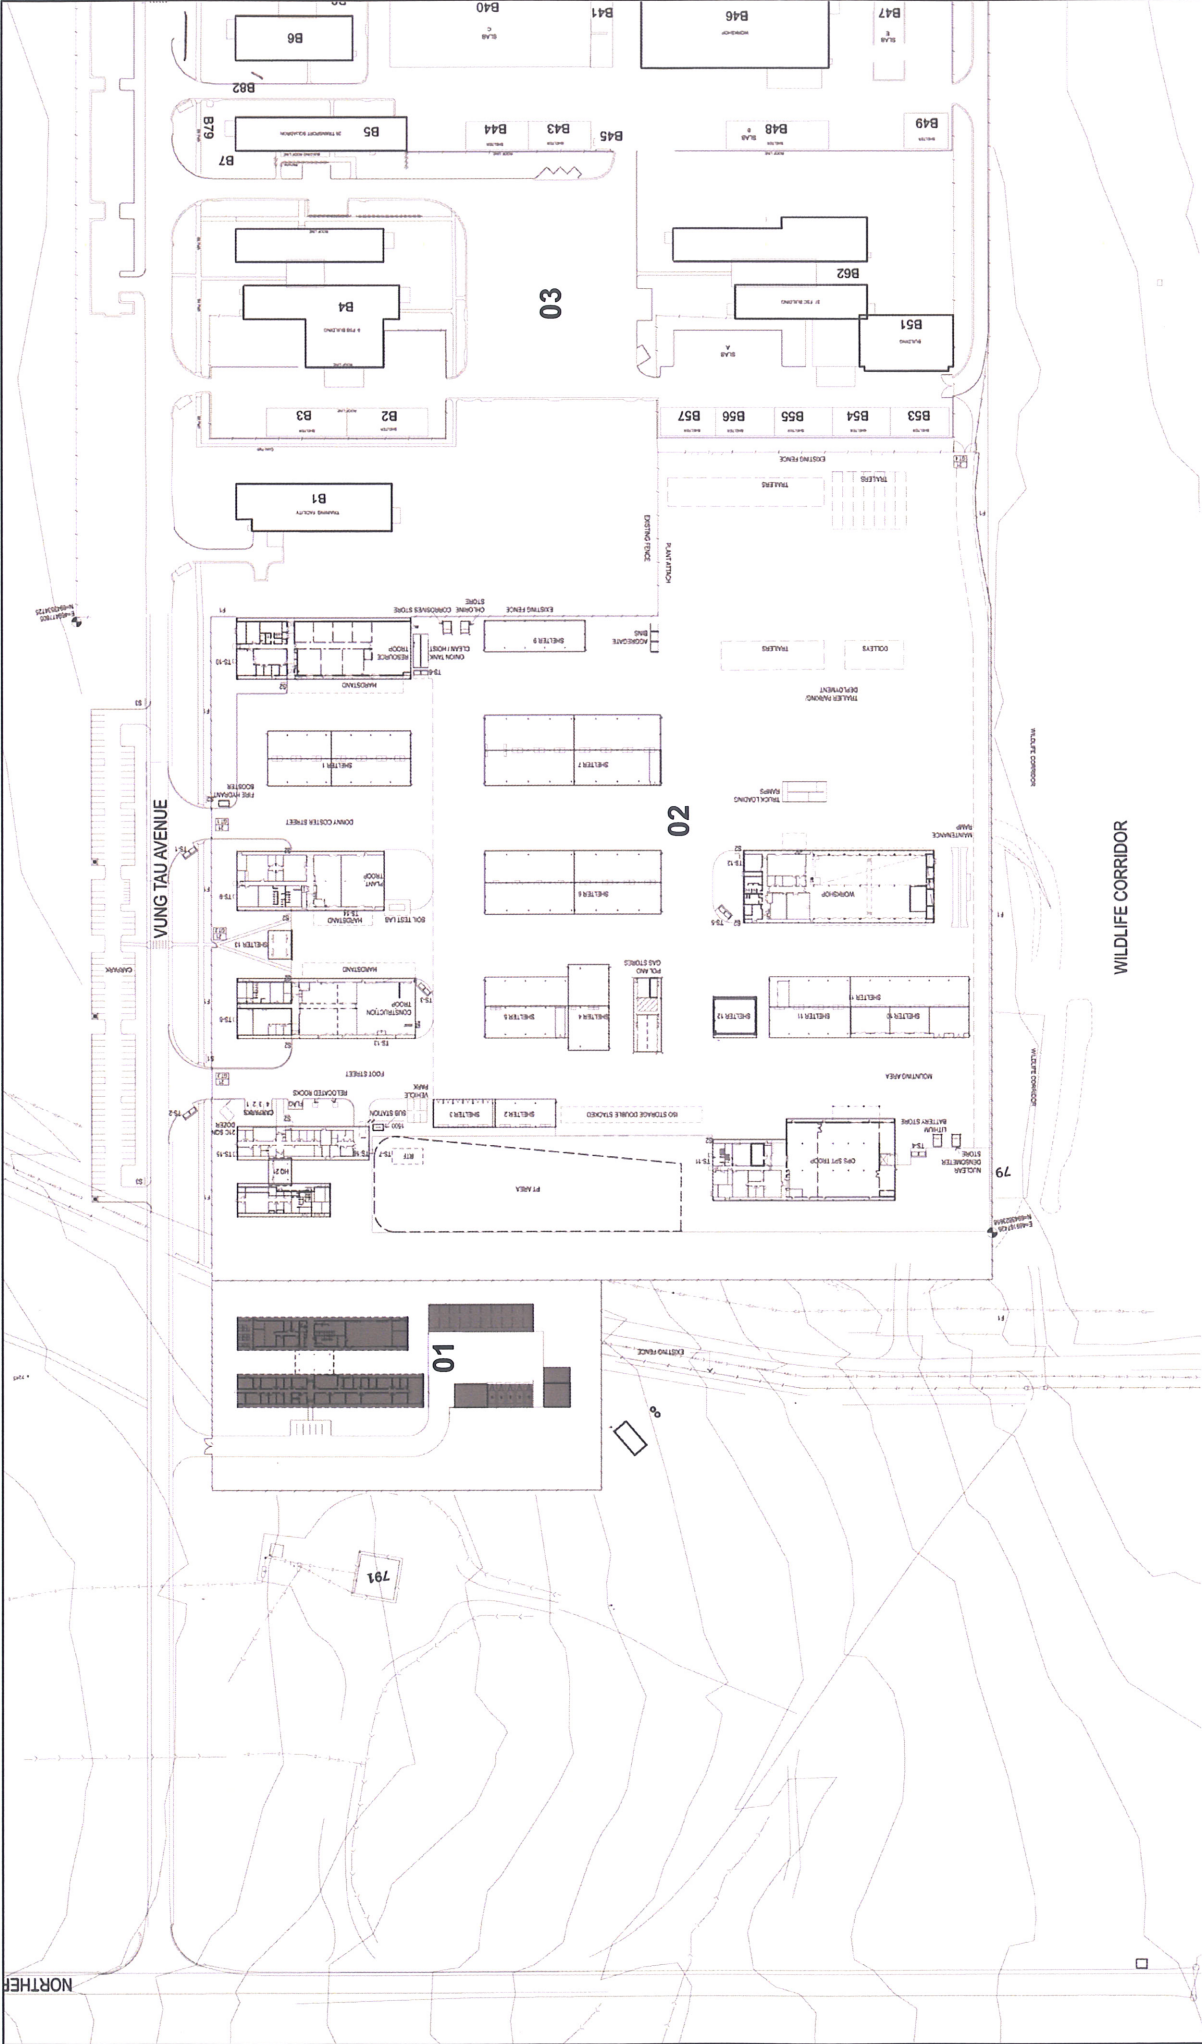

LEGEND

- 01 NEW HEADQUARTERS 6th ENGINEER SUPPORT REGIMENT
- 02 21 CONSTRUCTION SQUADRON (UNDER CONSTRUCTION)
- 03 EXISTING 9th FORCE SUPPORT BATTALION

**Attachment 29: RAAF Base Amberley
Site Plan
New Headquarters 6th Engineer Support Regiment Precinct**

**Attachment 30: RAAF Base Amberley
Floor Plans
New Headquarters 6th Engineer Support Regiment**

PERSPECTIVE - OVERALL
NOT TO SCALE

LEGEND:

- 1. New Waiting Bays
- 2. New Control Tower
- 3. New Ammunition Points
- 4. New Firing Points
- 5. New Target Access Track
- 6. New Target Area