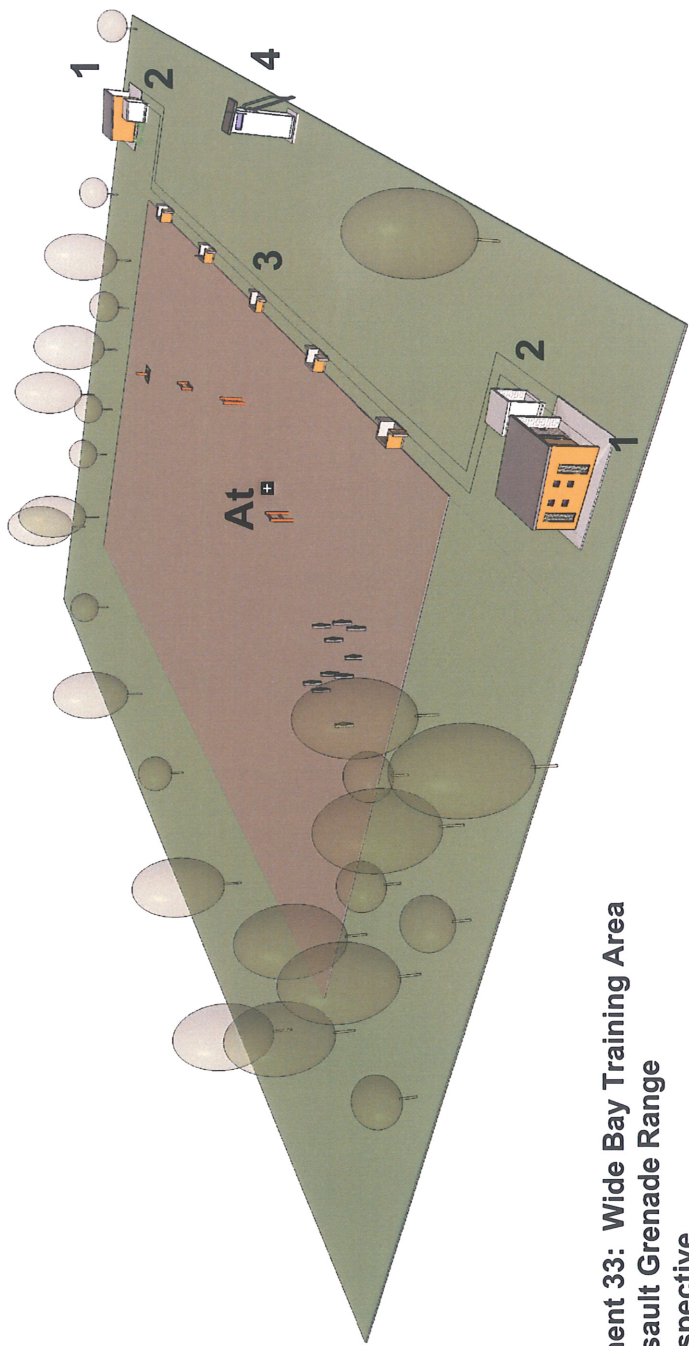

**Attachment 30: RAAF Base Amberley
Floor Plans
New Headquarters 6th Engineer Support Regiment**

PERSPECTIVE - OVERALL
NOT TO SCALE

LEGEND:

- 1. New Waiting Bays
- 2. New Control Tower
- 3. New Ammunition Points
- 4. New Firing Points
- 5. New Target Access Track
- 6. New Target Area

**Attachment 32: Wide Bay Training Area
New Special Weapons Range
Site Perspective**

PERSPECTIVE - EYE VIEW OVERALL
NOT TO SCALE

LEGEND:

- 1. New Waiting Areas
- 2. New Ammunition Points
- 3. New Throwing Bays
- 4. New Control Tower
- 5. New Target Area

Attachment 33: Wide Bay Training Area
New Assault Grenade Range
Site Perspective

Perspective - Looking East

LEGEND:

- 1. New Range Control
- 2. New Firing Points
- 3. New Ammunition Point
- 4. New Waiting Bay
- 5. New Ablutions
- 6. New Targets