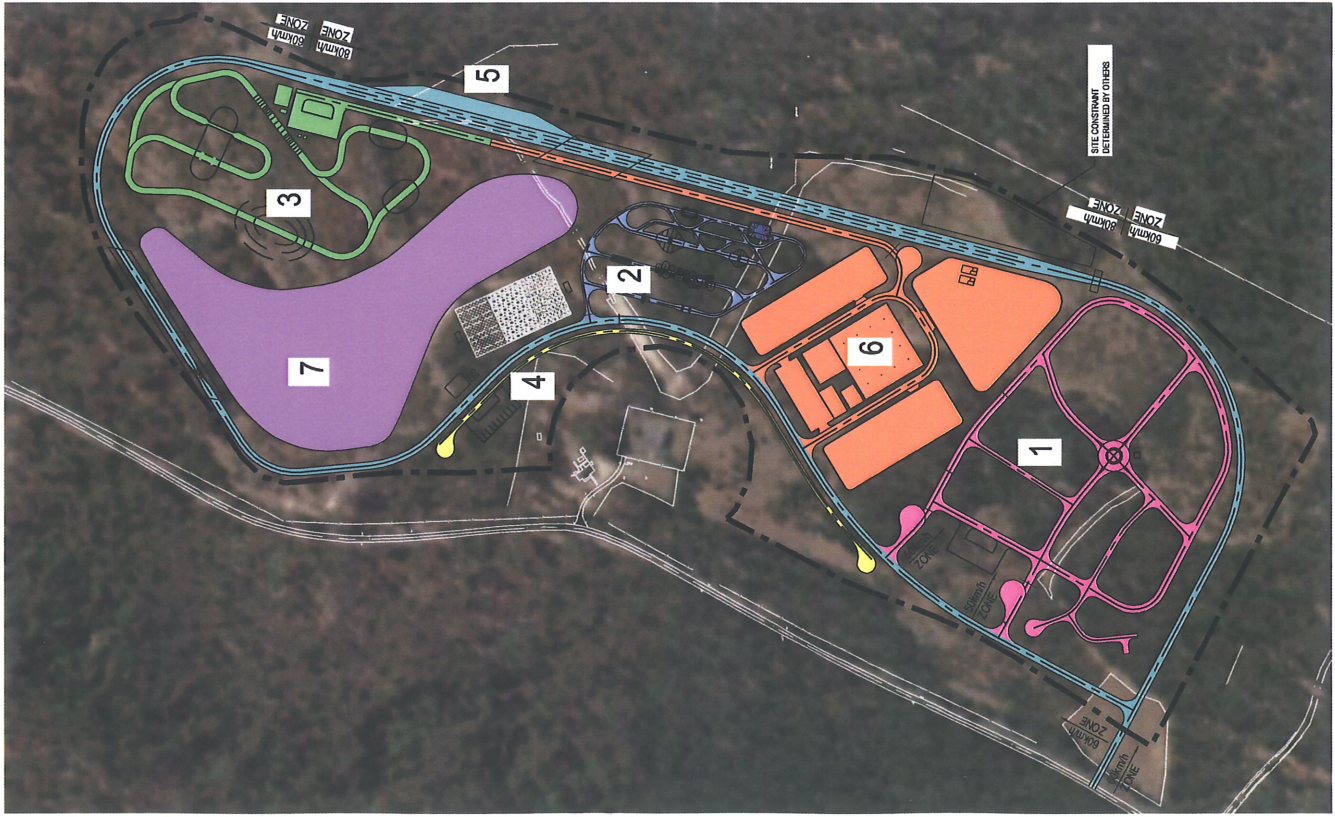

PERSPECTIVE INSIDE
NOT TO SCALE

REFER SITE PLAN FOR TRUE NORTH

LEGEND:

1. Existing Range Entrance
2. Existing Range converted to Marksmanship Training Range (Type B)
3. Safe Driver Training Area and Minefield Clearance Training Lanes
4. New Range Entrance, Range Control and Vehicle Wash Point
5. New Permanent Camp Accommodation
6. New 25th/49th Battalion, Royal Queensland Regiment Facilities
7. New Urban Operations Training Facility and Method of Entry Training Area but not shown

**Attachment 38: Greenbank Training Area
Location Plan**

LEGEND

- 1 URBAN TRAINING AREA
 - 2 OBSTACLE COURSE
 - 3 OBSTACLE COURSE
 - 4 IED LANE
 - 5 MAIN ACCESS, HIGH SPEED (SEMI TRAILER ACCESS)
 - 6 GENERAL TRAINING, CLASSROOMS, SKID PAN, RECOVERY AREA, FAULT FINDING
 - 7 OFF ROAD/CLASS 4
- ■ ■ BOUNDARY

BIRDS EYE VIEW
SCALE 1:2000

Attachment 39: Greenbank Training Area
New Safe Driver Training Area
Precinct Site Plan

LEGEND:

- 1. Church
- 2. Markets
- 3. Hospital
- 4. Tower
- 5. CBD Mock-Up
- 6. Office Block
- 7. Train/Bus Station
- 8. Bridges
- 9. Shantytowns

Attachment 40: Greenbank Training Area
New Urban Operations Training Facility
Site Perspective

**Attachment 41: Greenbank Training Area
New Range Entrance, Range Control and Vehicle Wash Point
Precinct Site Plan**