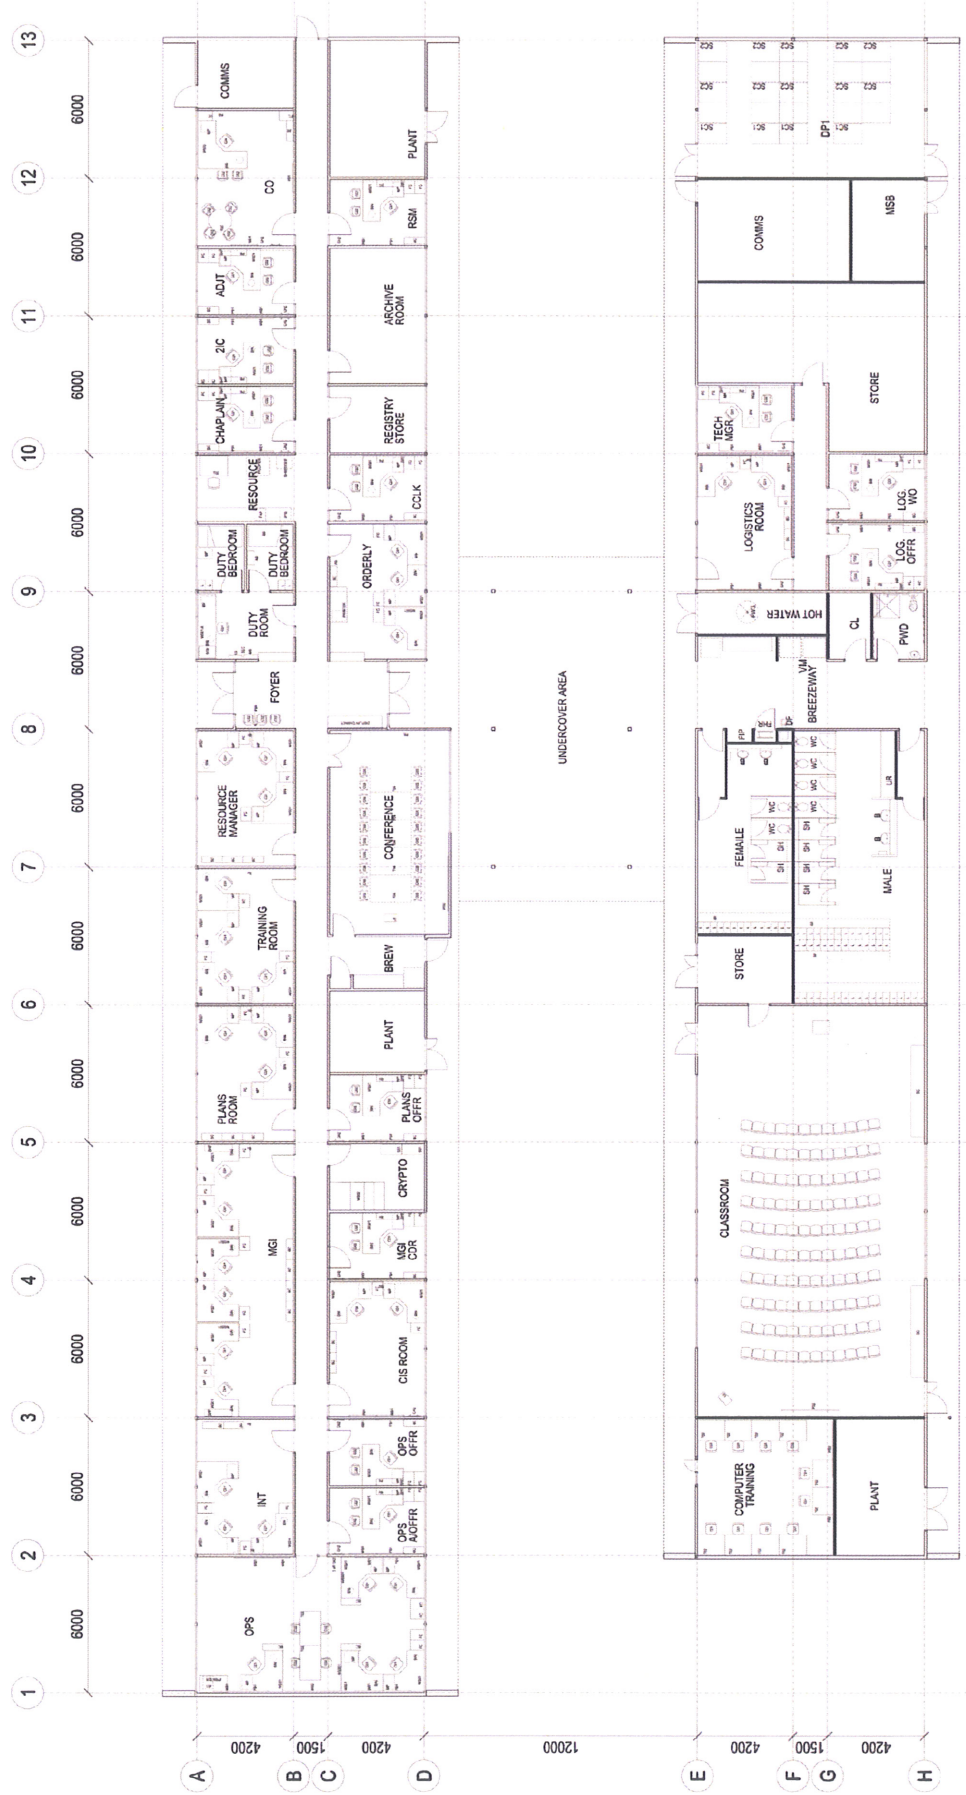

LEGEND

- 01 NEW HEADQUARTERS 6th ENGINEER SUPPORT REGIMENT
- 02 21 CONSTRUCTION SQUADRON (UNDER CONSTRUCTION)
- 03 EXISTING 9th FORCE SUPPORT BATTALION

**Attachment 29: RAAF Base Amberley
Site Plan
New Headquarters 6th Engineer Support Regiment Precinct**

**Attachment 30: RAAF Base Amberley
Floor Plans
New Headquarters 6th Engineer Support Regiment**

PERSPECTIVE - OVERALL
NOT TO SCALE

LEGEND:

- 1. New Waiting Bays
- 2. New Control Tower
- 3. New Ammunition Points
- 4. New Firing Points
- 5. New Target Access Track
- 6. New Target Area