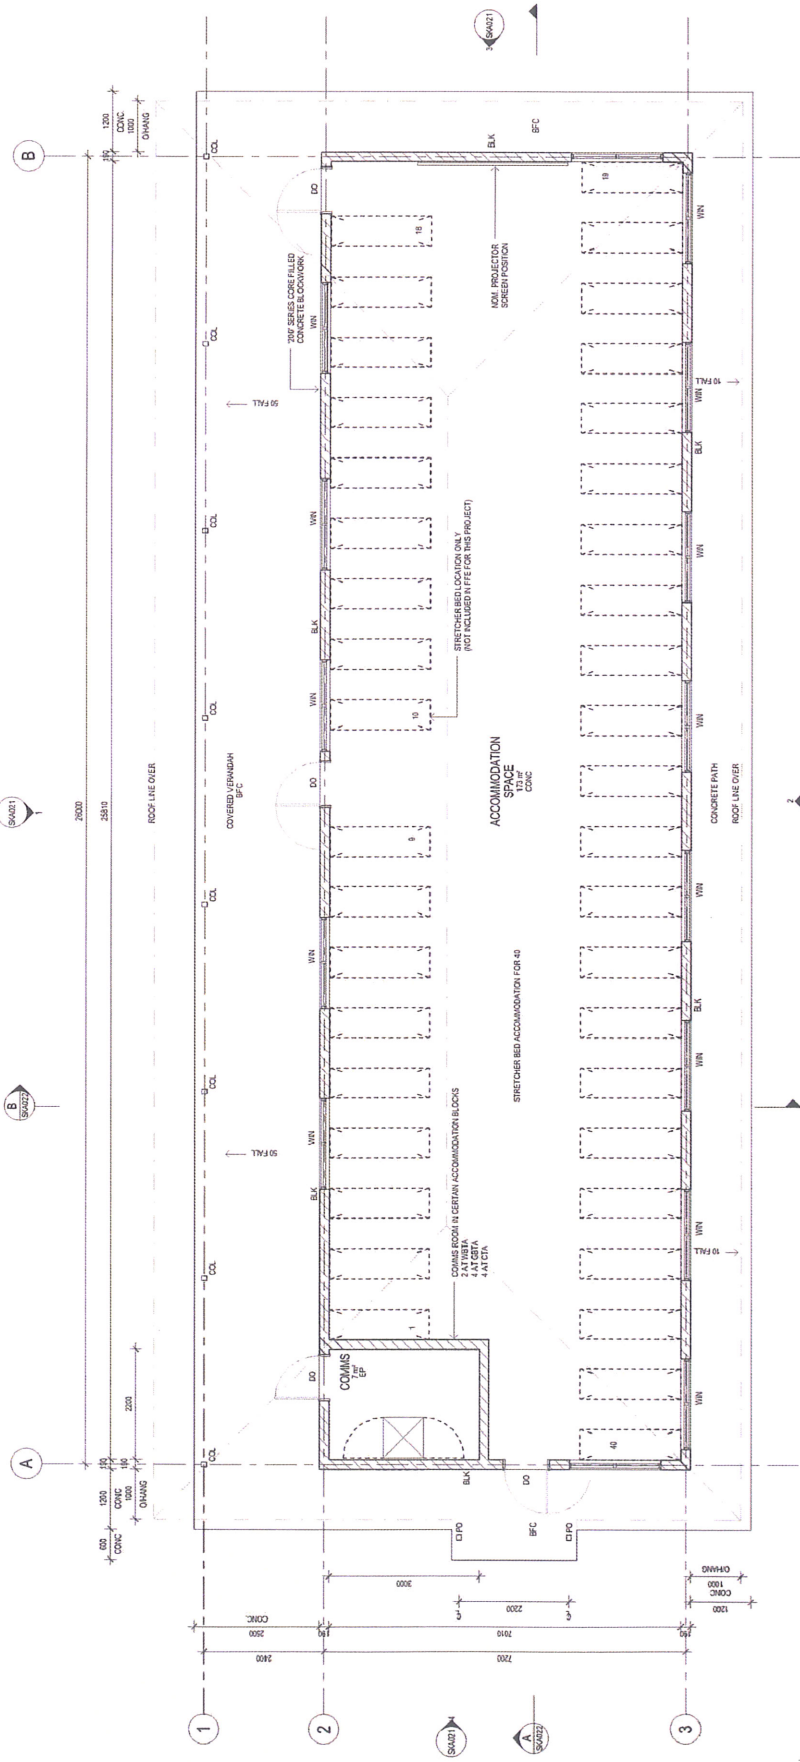

**Attachment 35: Wide Bay Training Area
New Permanent Camp Accommodation
Precinct Site Plan**

PERSPECTIVE - FROM EAST
NOT TO SCALE

- Existing Accommodation
- New Accommodation

PERSPECTIVE - FROM NORTH
NOT TO SCALE

**Attachment 36: Wide Bay Training Area
New Permanent Camp Accommodation
Site Perspective**

GROUND FLOOR
SCALE 1:50

Attachment 37: Wide Bay Training Area
New Camp Accommodation Block
Plan and Building Perspective