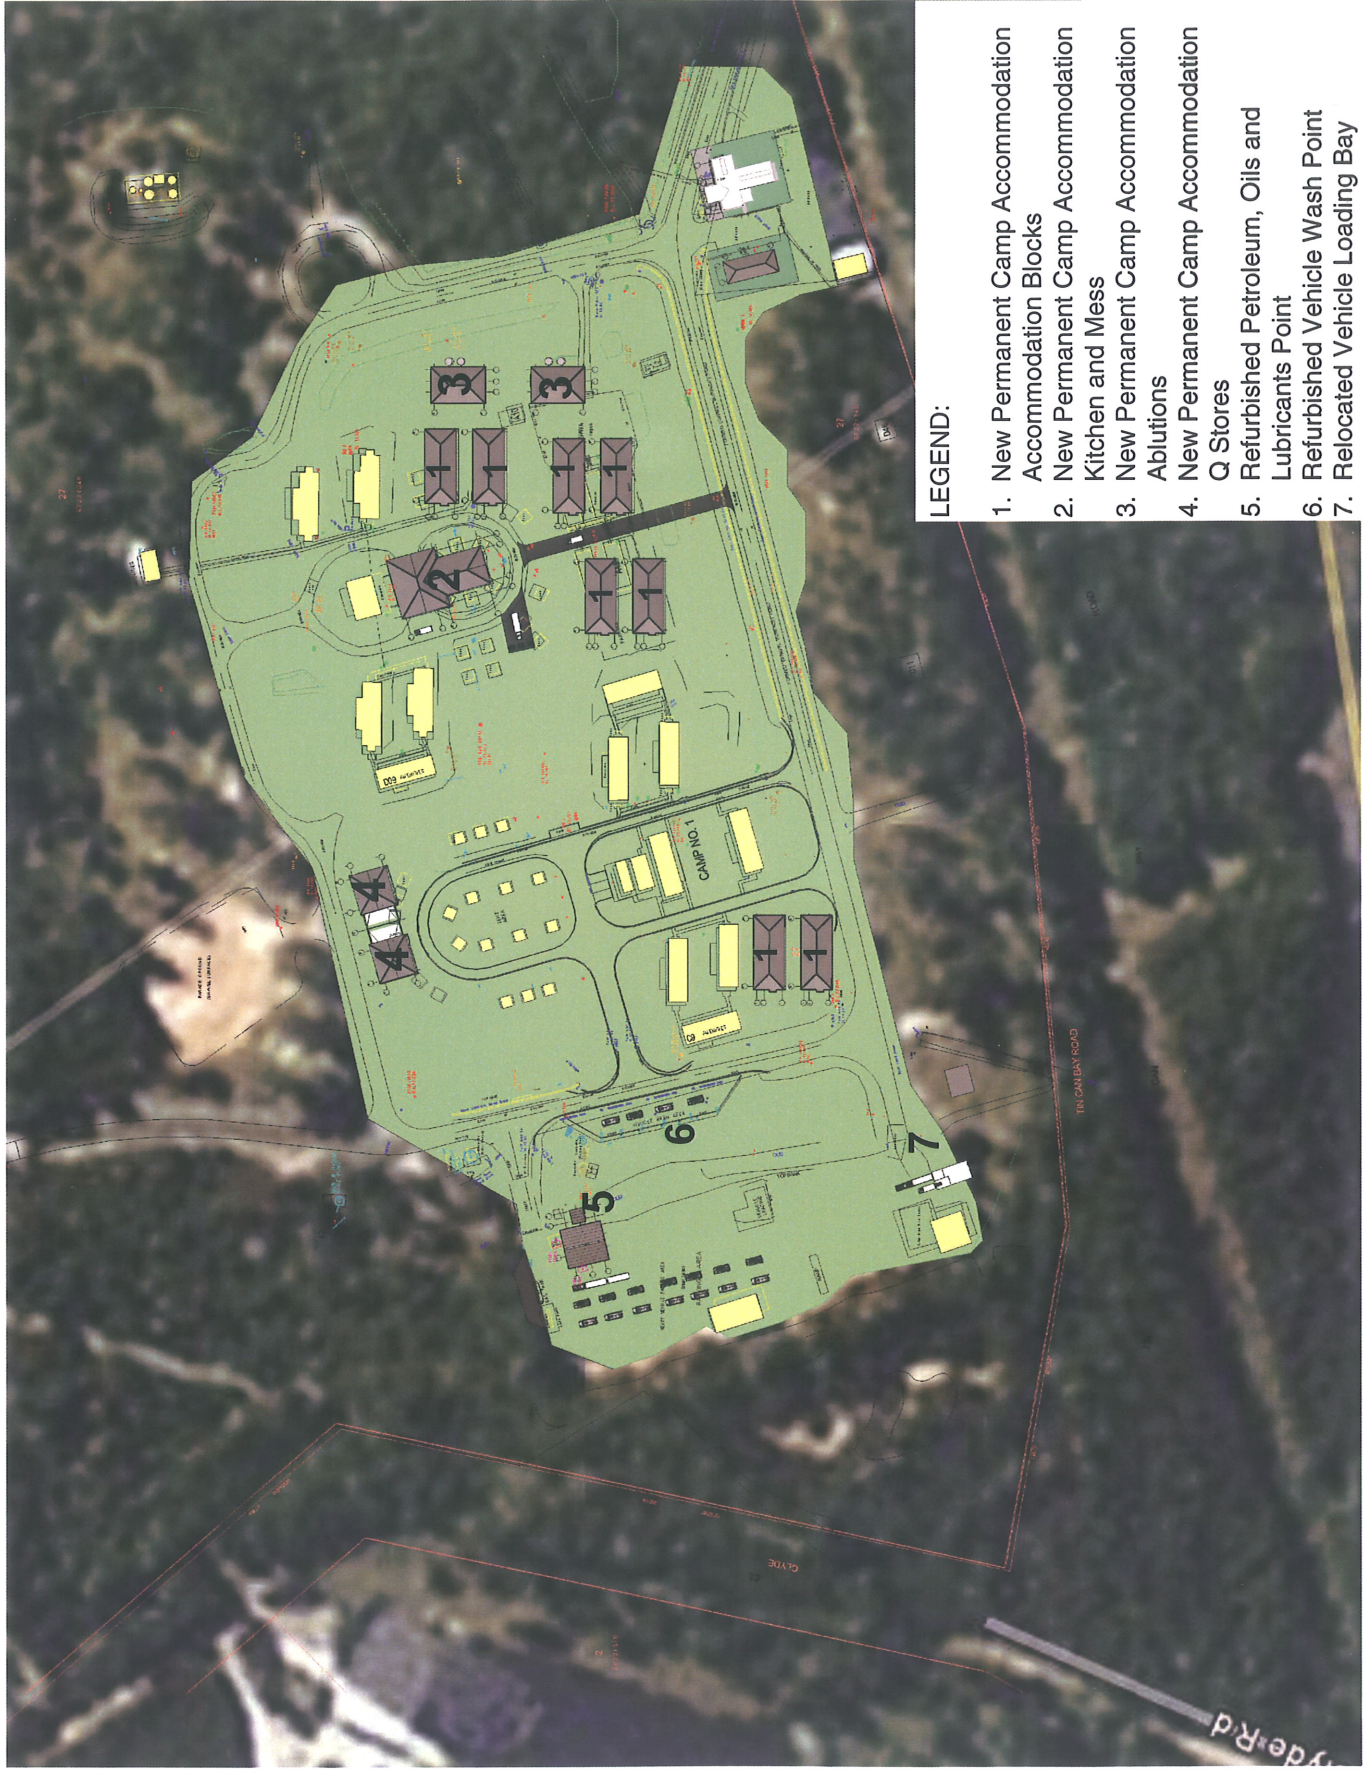

LEGEND:

1. New Permanent Camp Accommodation Accommodation Blocks
2. New Permanent Camp Accommodation Kitchen and Mess
3. New Permanent Camp Accommodation Ablutions
4. New Permanent Camp Accommodation Q Stores
5. Refurbished Petroleum, Oils and Lubricants Point
6. Refurbished Vehicle Wash Point
7. Relocated Vehicle Loading Bay

**Attachment 35: Wide Bay Training Area
New Permanent Camp Accommodation
Precinct Site Plan**