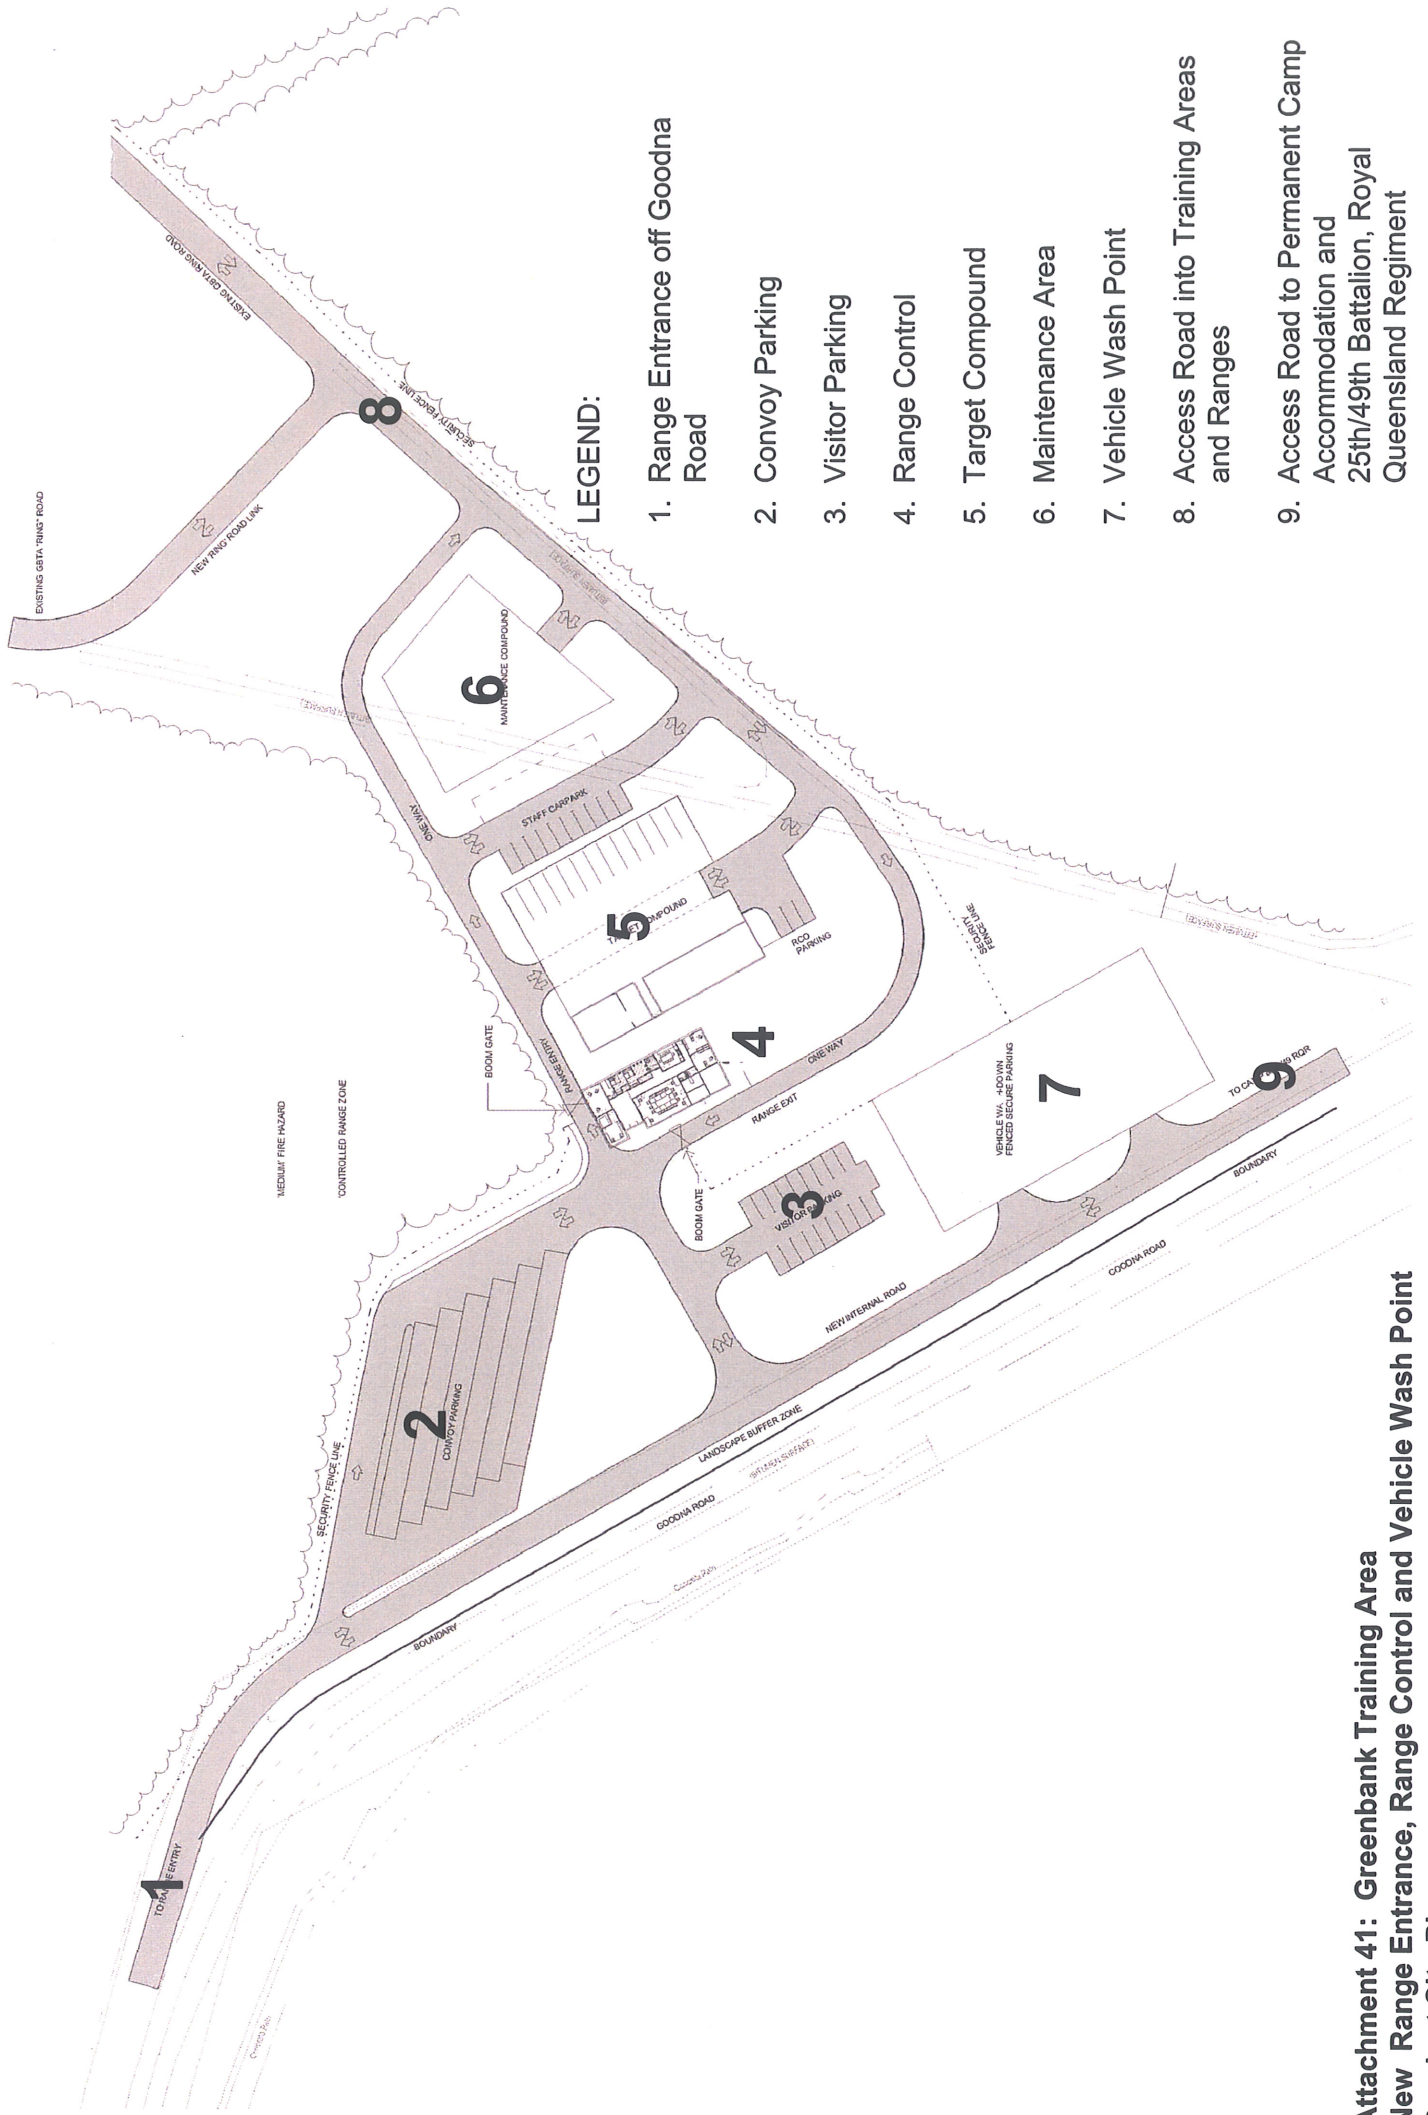

**Attachment 38: Greenbank Training Area
Location Plan**

LEGEND

- 1 URBAN TRAINING AREA
 - 2 OBSTACLE COURSE
 - 3 OBSTACLE COURSE
 - 4 IED LANE
 - 5 MAIN ACCESS, HIGH SPEED (SEMI TRAILER ACCESS)
 - 6 GENERAL TRAINING, CLASSROOMS, SKID PAN, RECOVERY AREA, FAULT FINDING
 - 7 OFF ROAD/CLASS 4
- ■ ■ BOUNDARY

BIRDS EYE VIEW
SCALE 1:2000

Attachment 39: Greenbank Training Area
New Safe Driver Training Area
Precinct Site Plan

LEGEND:

- 1. Church
- 2. Markets
- 3. Hospital
- 4. Tower
- 5. CBD Mock-Up
- 6. Office Block
- 7. Train/Bus Station
- 8. Bridges
- 9. Shantytowns

Attachment 40: Greenbank Training Area
New Urban Operations Training Facility
Site Perspective

**Attachment 41: Greenbank Training Area
New Range Entrance, Range Control and Vehicle Wash Point
Precinct Site Plan**