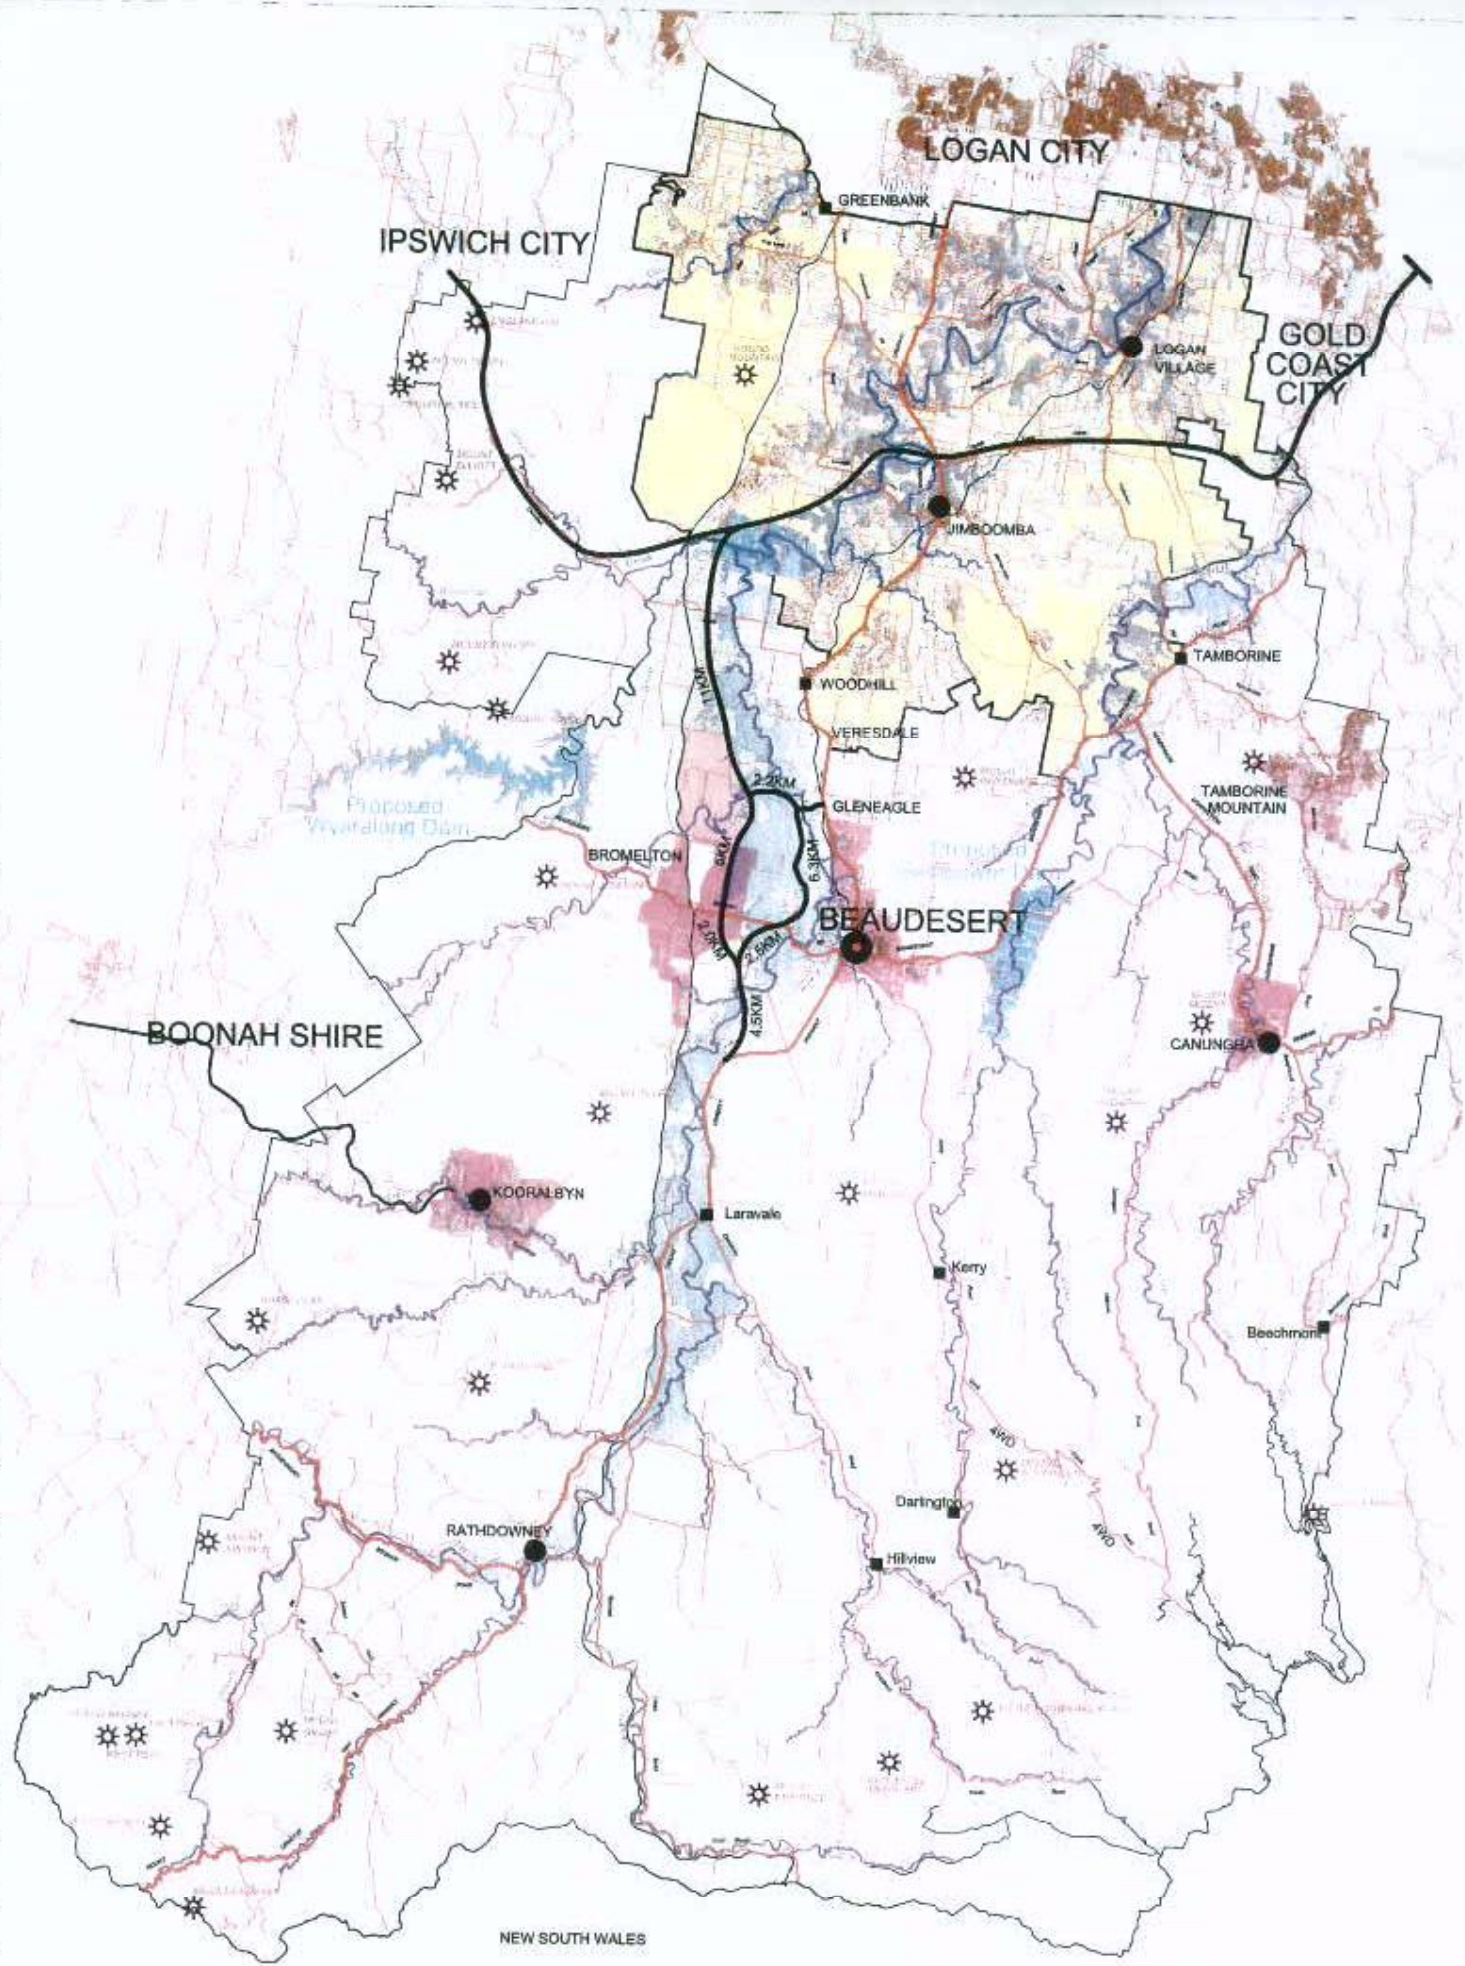

Bromelton Regional Context

©2004 BLIS-Beaudesert Shire Council - 1:204845.522 11/4/2005
©2005 BLIS-Beaudesert Shire Council.
©2005 Department of Natural Resources & Mines (DCDR).

PLEASE NOTICE that Beaudesert Shire Council and the Department of Natural Resources & Mines does not guarantee the reliability of the information contained herein nor of it being suitable for any particular purpose and disclaims liability for any loss that may arise from the use of or reliance upon such information.