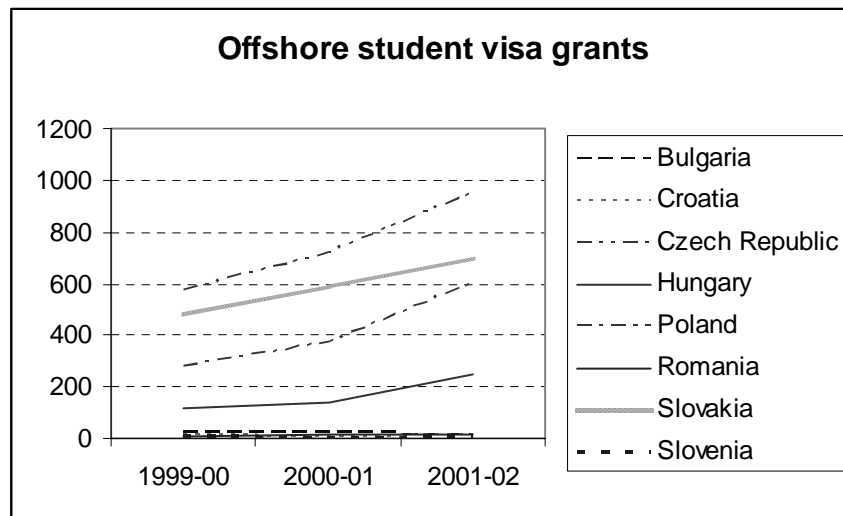

## Appendix H - Visa information: students from Central Europe

Table H.1 Offshore student visa grants (see graph below)

Country of citizenship	1999-00	2000-01	2001-02
Bulgaria	23	21	16
Croatia	14	5	12
Czech Republic	571	721	955
Hungary	113	139	247
Poland	280	373	604
Romania	7	12	18
Slovakia	481	585	700
Slovenia	6	1	6

Source DIMIA, Submission No 22, p 6.

**Table H.2 Visitor non-return rates (see graph below)**

Country of citizenship	1999-00	2000-01	2001-02
Bulgaria	13.37	6.18	2.71
Croatia	8.42	8.12	4.1
Czech Republic	5.43	5.31	4.97
Hungary	7.72	4.96	3.68
Poland	12.72	9.54	8.82
Romania	17.55	7.98	4.33
Slovakia	7.05	6.0	5.07
Slovenia	3.94	3.34	4.03