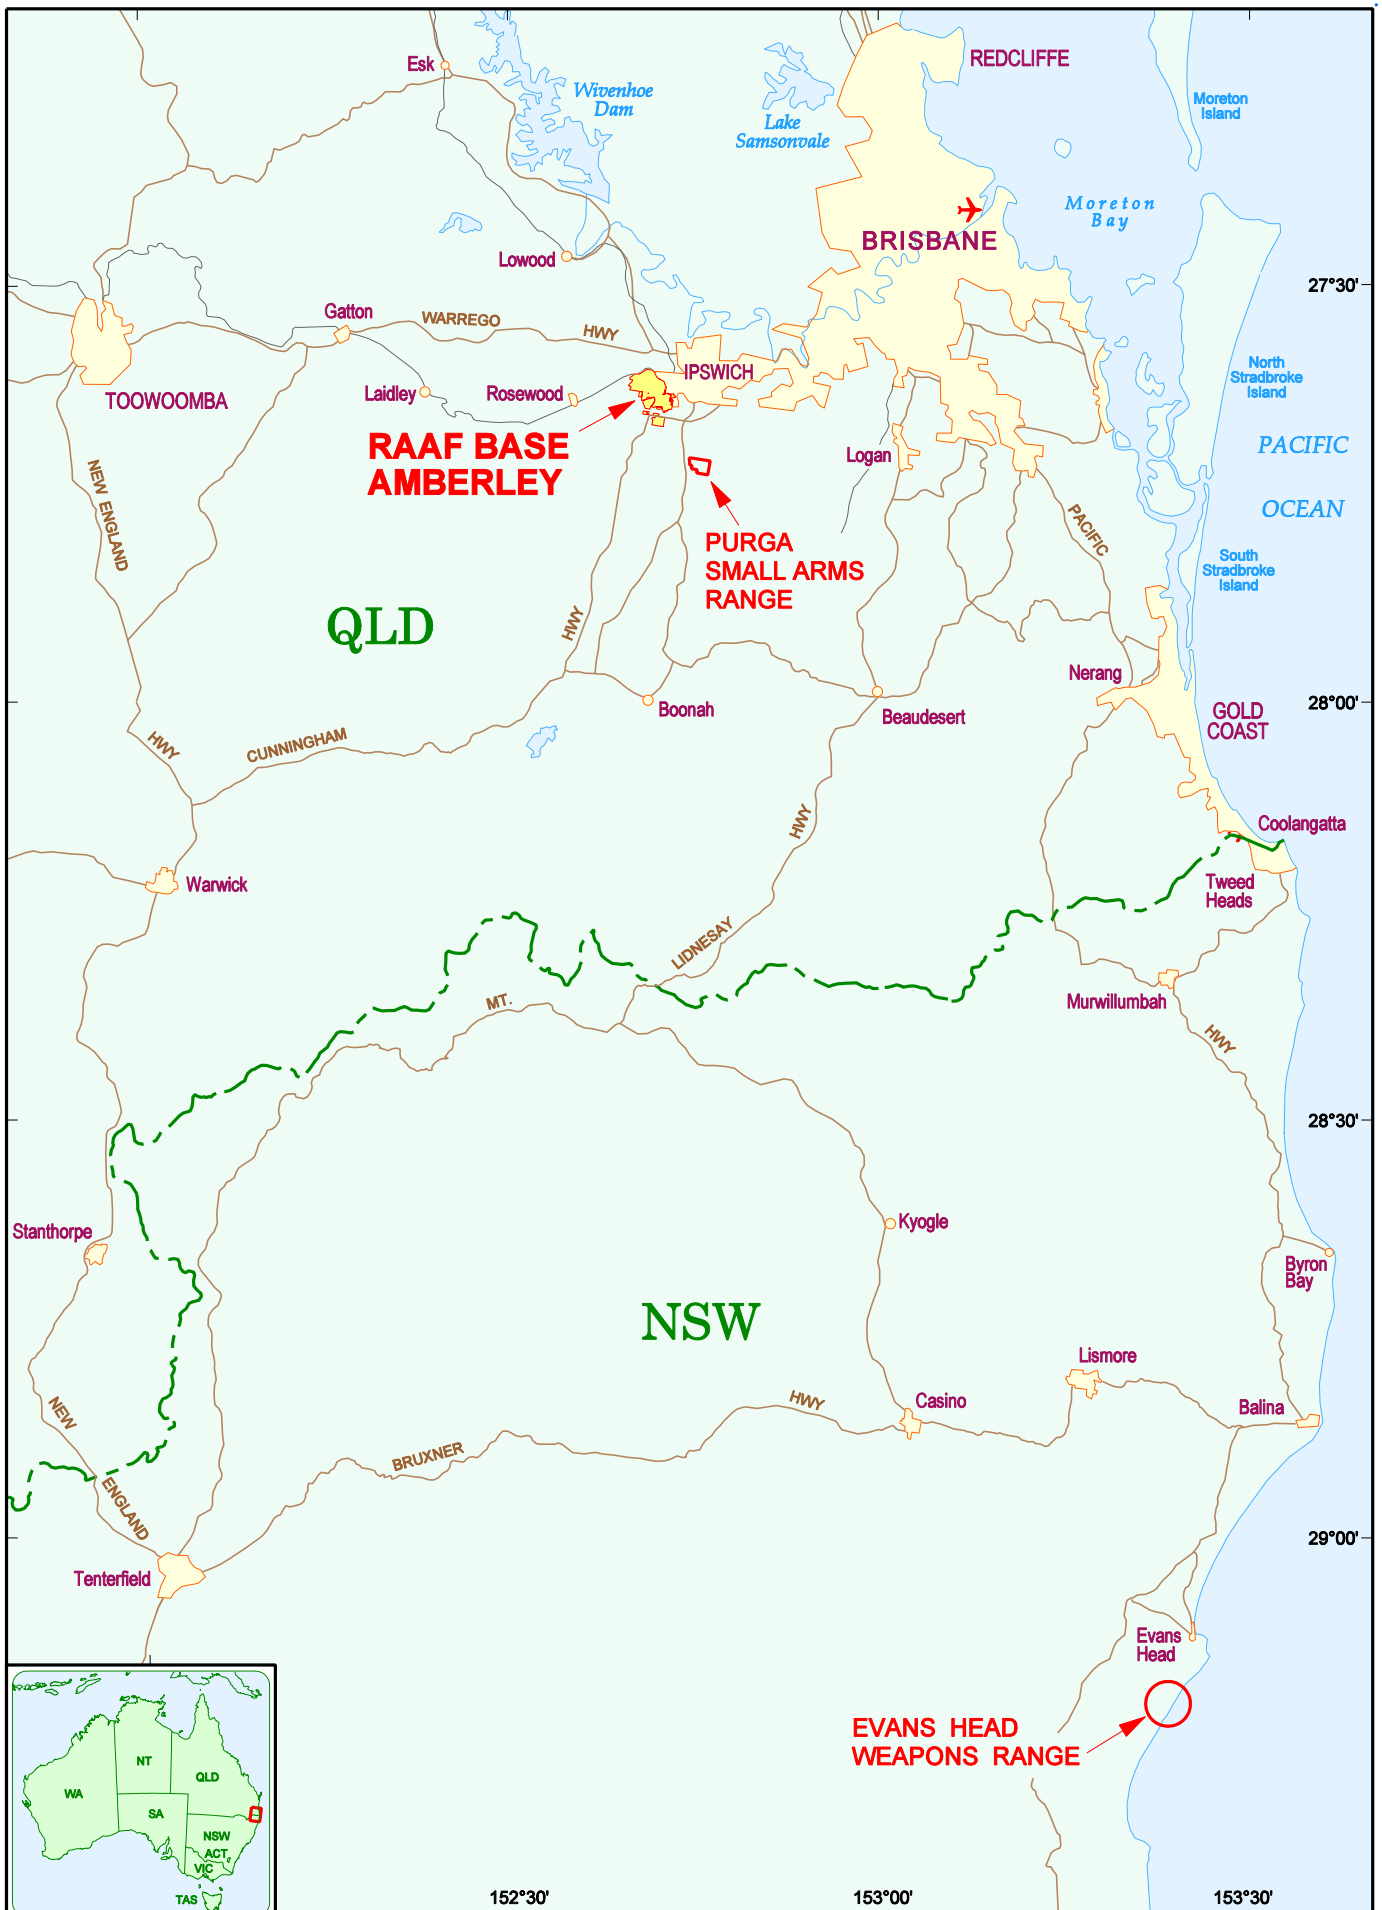

BASE LOCATION PLANS

23/10235/AMBDGN/
1AMB_LOCY.DGN

30 JUNE 2003

**RAAF BASE AMBERLEY, QLD
2003 FACILITIES MASTER PLAN**

LOCALITY PLAN

Figure 1.1

REGIONAL LOCATION PLAN

INTENTIONALLY BLANK