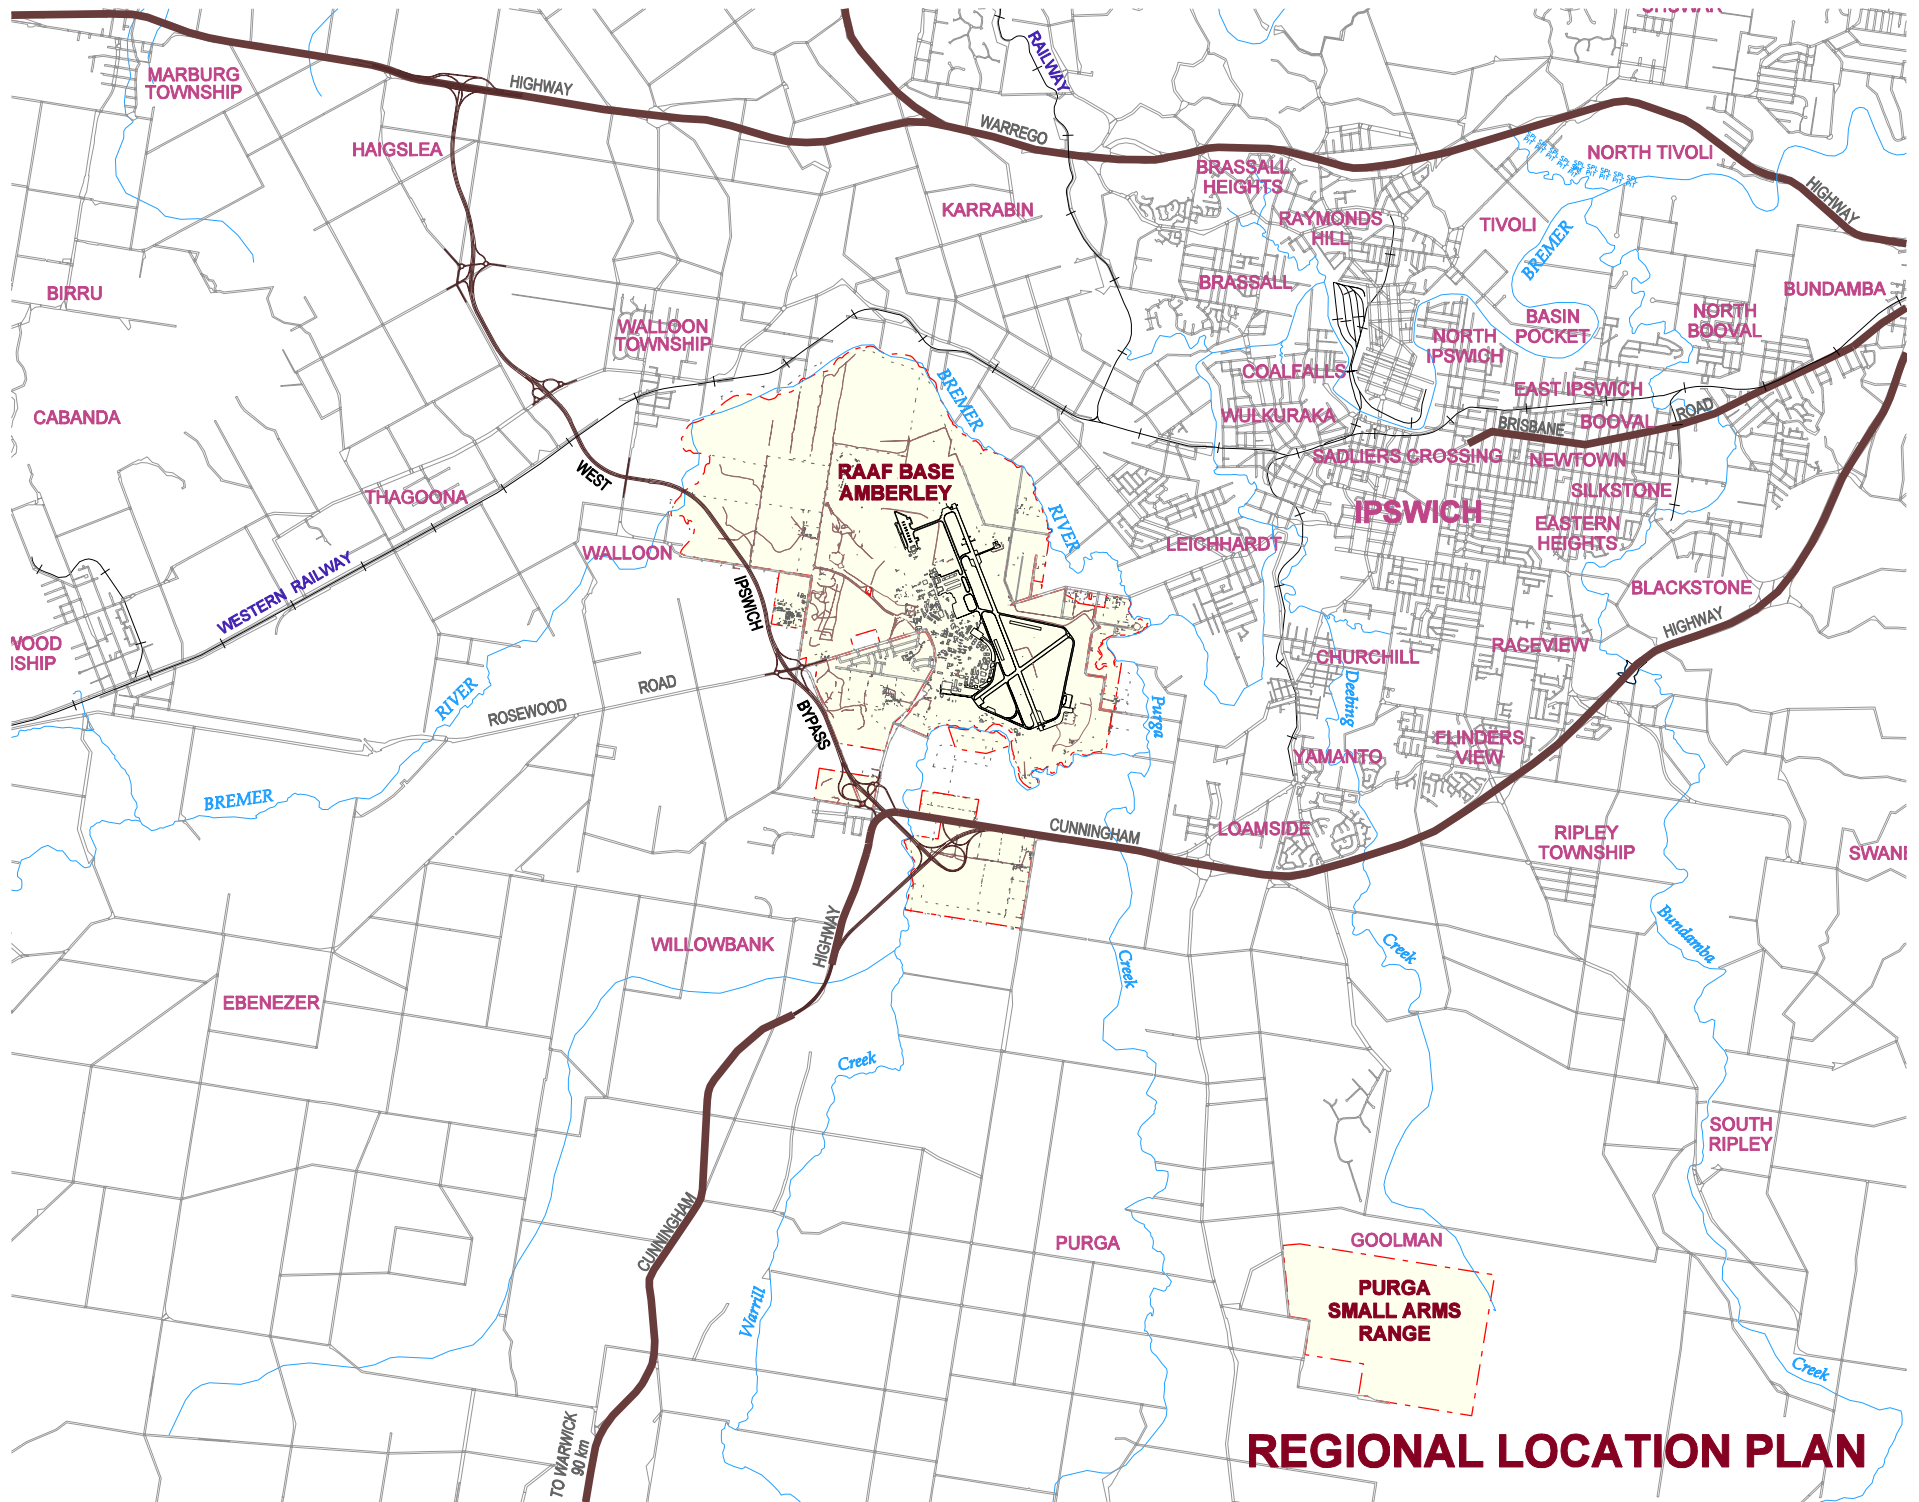

BASE LOCATION PLANS

23/10235/AMBDGN/
1AMB_LOCY.DGN

30 JUNE 2003

**RAAF BASE AMBERLEY, QLD
2003 FACILITIES MASTER PLAN**

LOCALITY PLAN

Figure 1.1

REGIONAL LOCATION PLAN

INTENTIONALLY BLANK