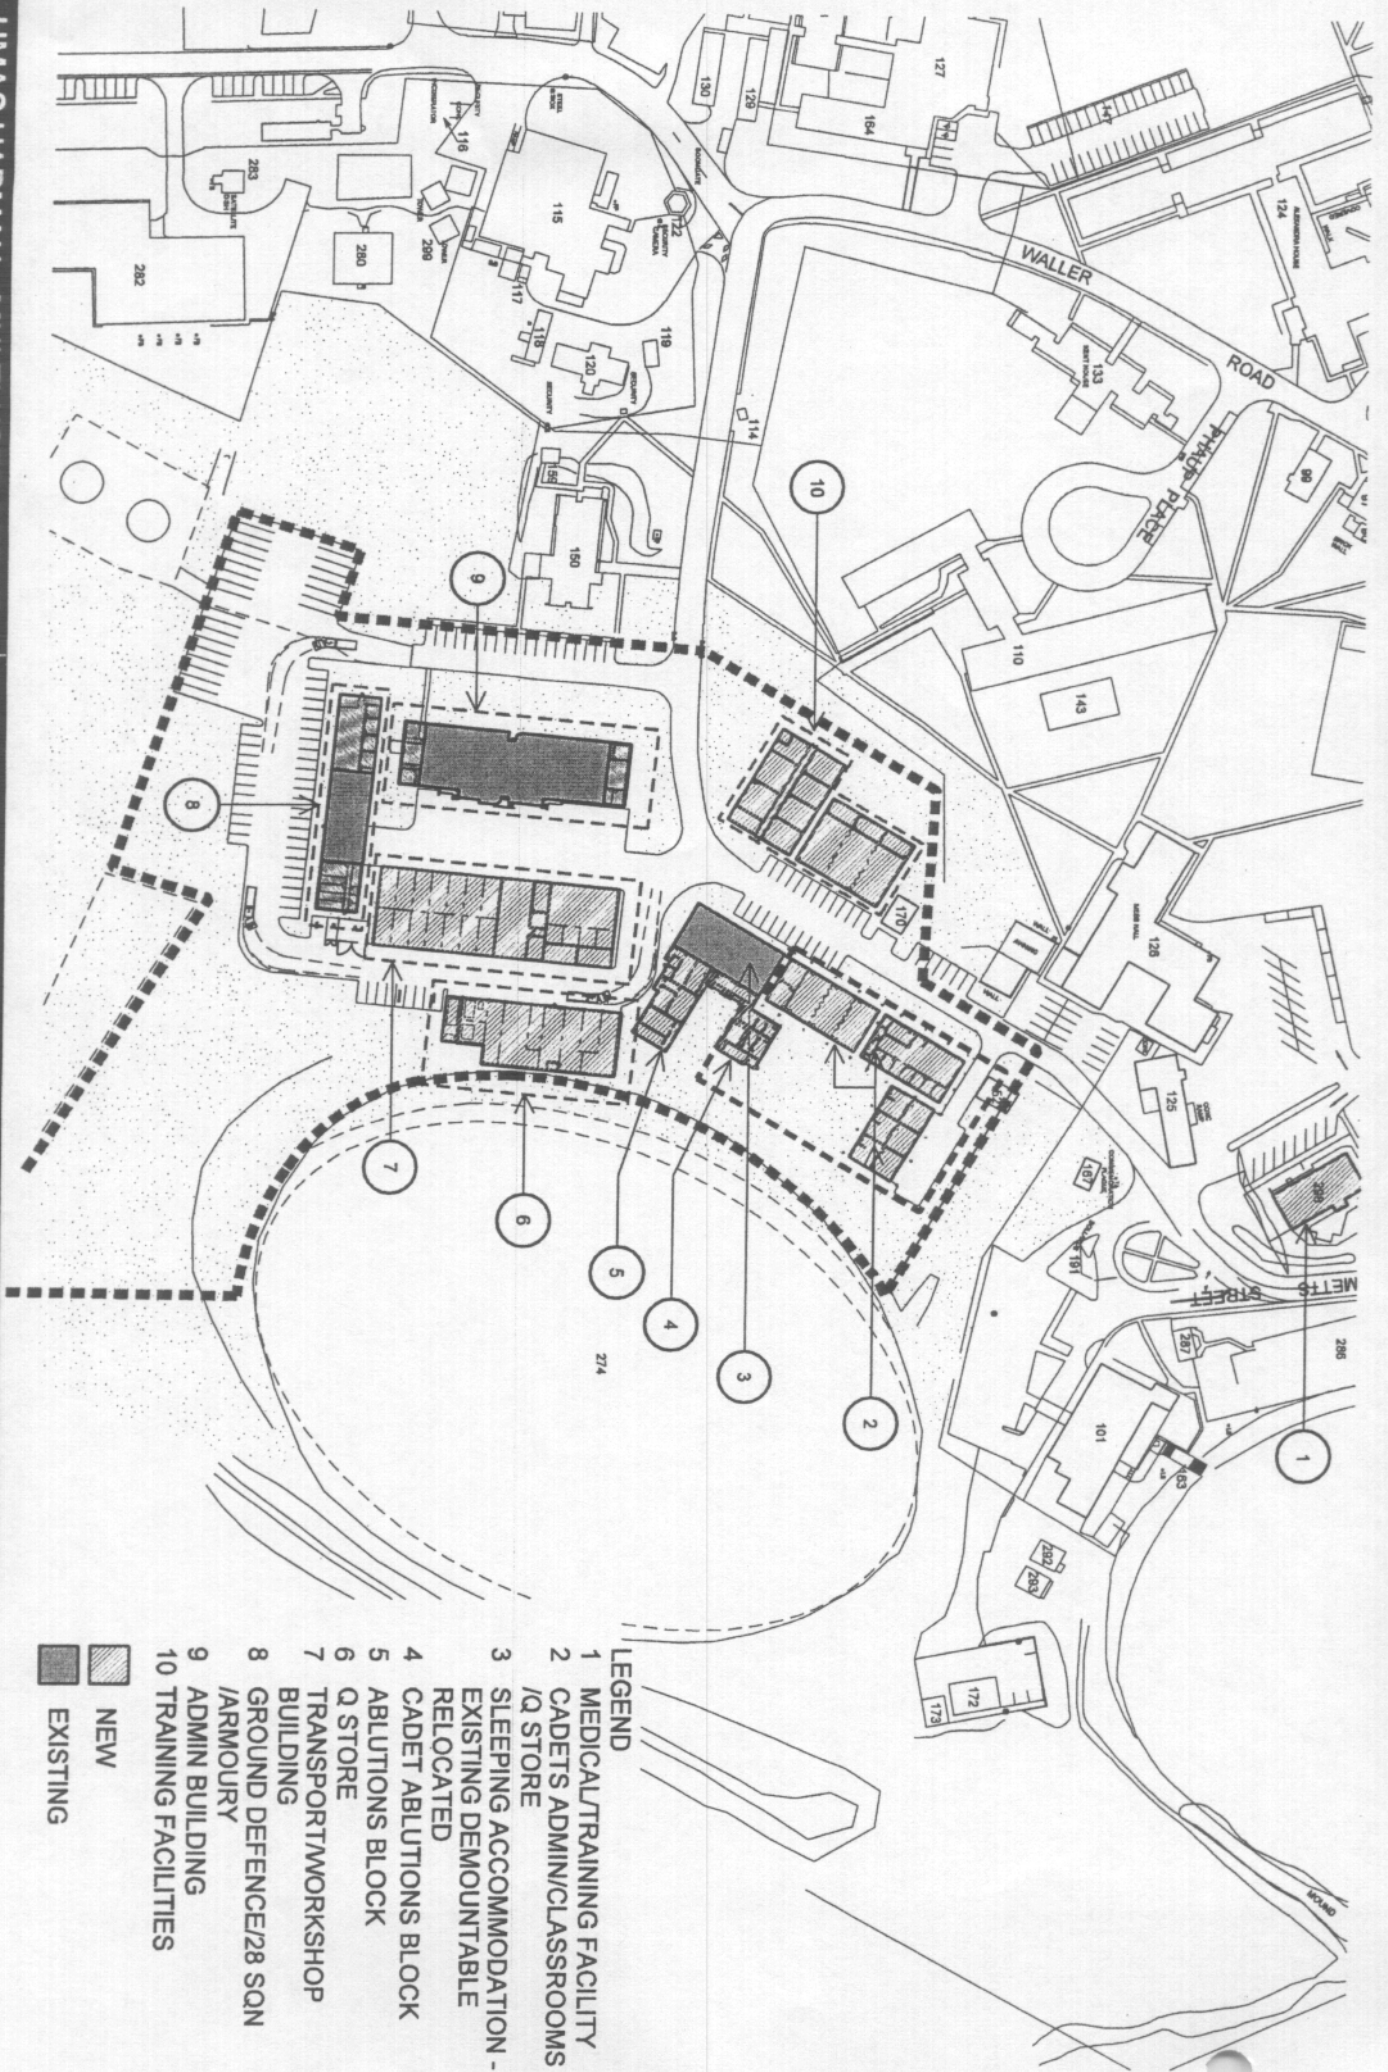

PRECINCT - SITE PLAN

- LEGEND**
- 1 MEDICAL/TRAINING FACILITY
 - 2 CADETS ADMIN/CLASSROOMS /QA STORE
 - 3 SLEEPING ACCOMMODATION - EXISTING DEMOUNTABLE RELOCATED
 - 4 CADET ABLUTIONS BLOCK
 - 5 ABLUTIONS BLOCK
 - 6 Q STORE
 - 7 TRANSPORT/WORKSHOP BUILDING
 - 8 GROUND DEFENCE/28 SQN /ARMOURY
 - 9 ADMIN BUILDING
 - 10 TRAINING FACILITIES
- NEW
 EXISTING

FIGURE 03 1:2000 @ A4