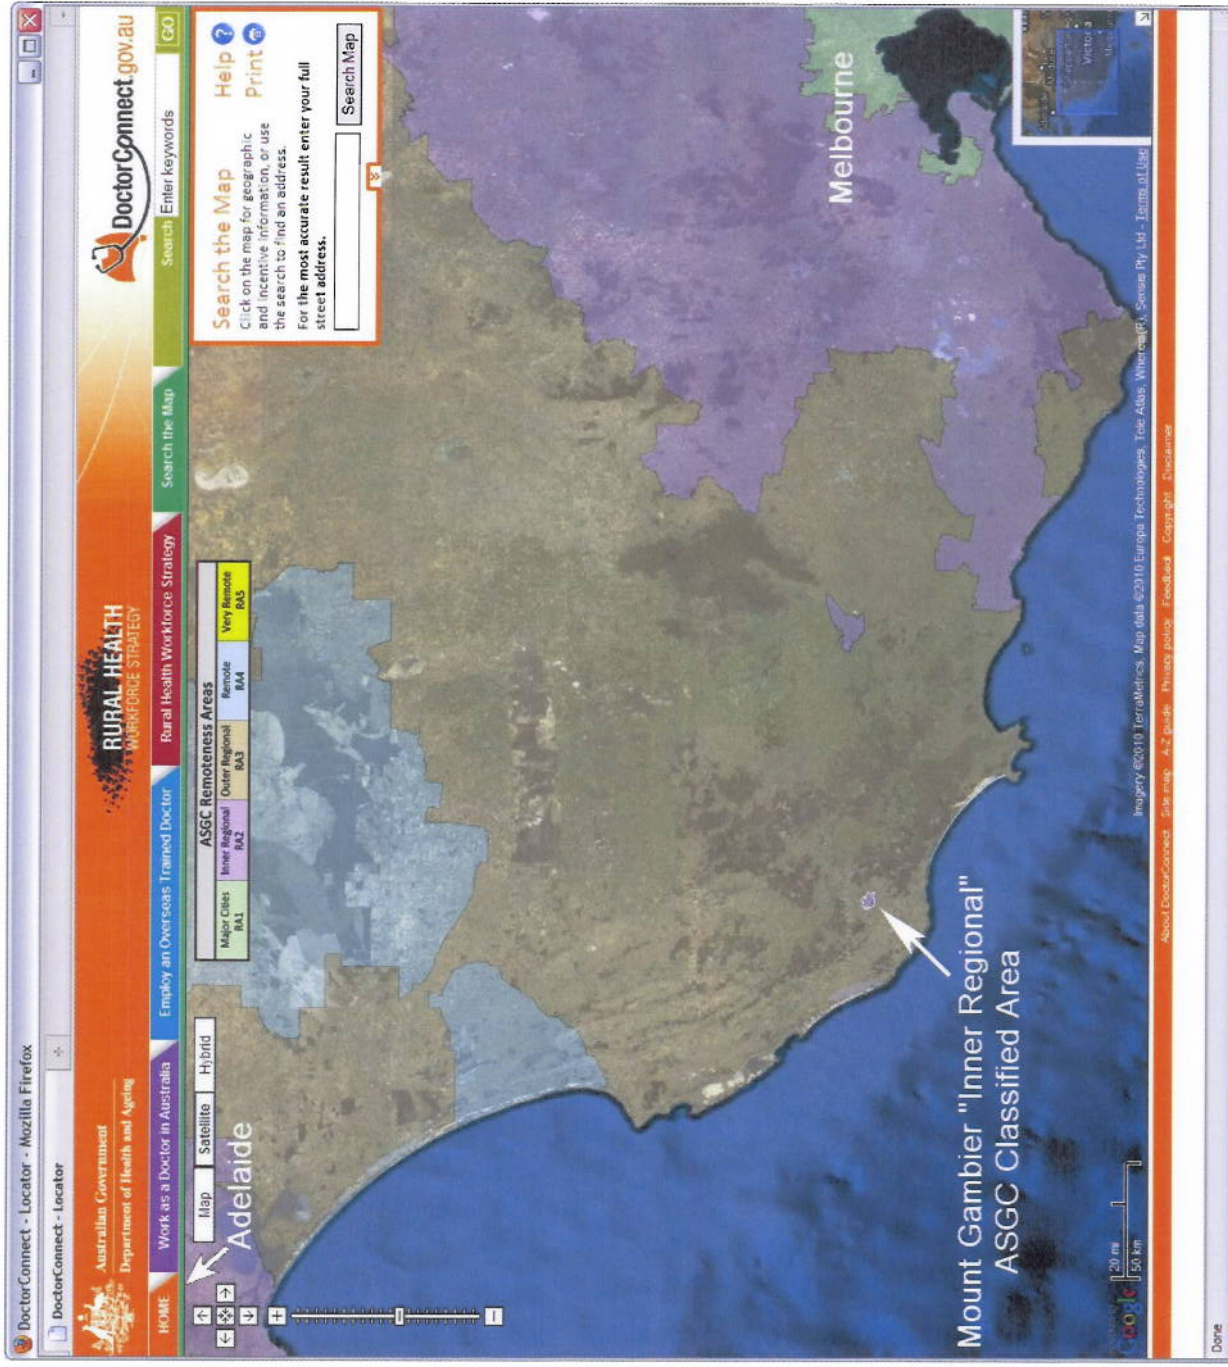

Senate inquiry into the Social Security Amendment  
(Income Support for Regional Students) Bill 2010

South East Local Government Association  
17 December 2010

Diagram 1 - Displaying the web page from the Department of Health and Ageing website at [www.doctorconnect.gov.au/internet/otd/Publishing.nsf/Content/locator#](http://www.doctorconnect.gov.au/internet/otd/Publishing.nsf/Content/locator#) showing the relative proximity of Mount Gambier's Inner Regional ASGC Classification and the proximity of major centres.