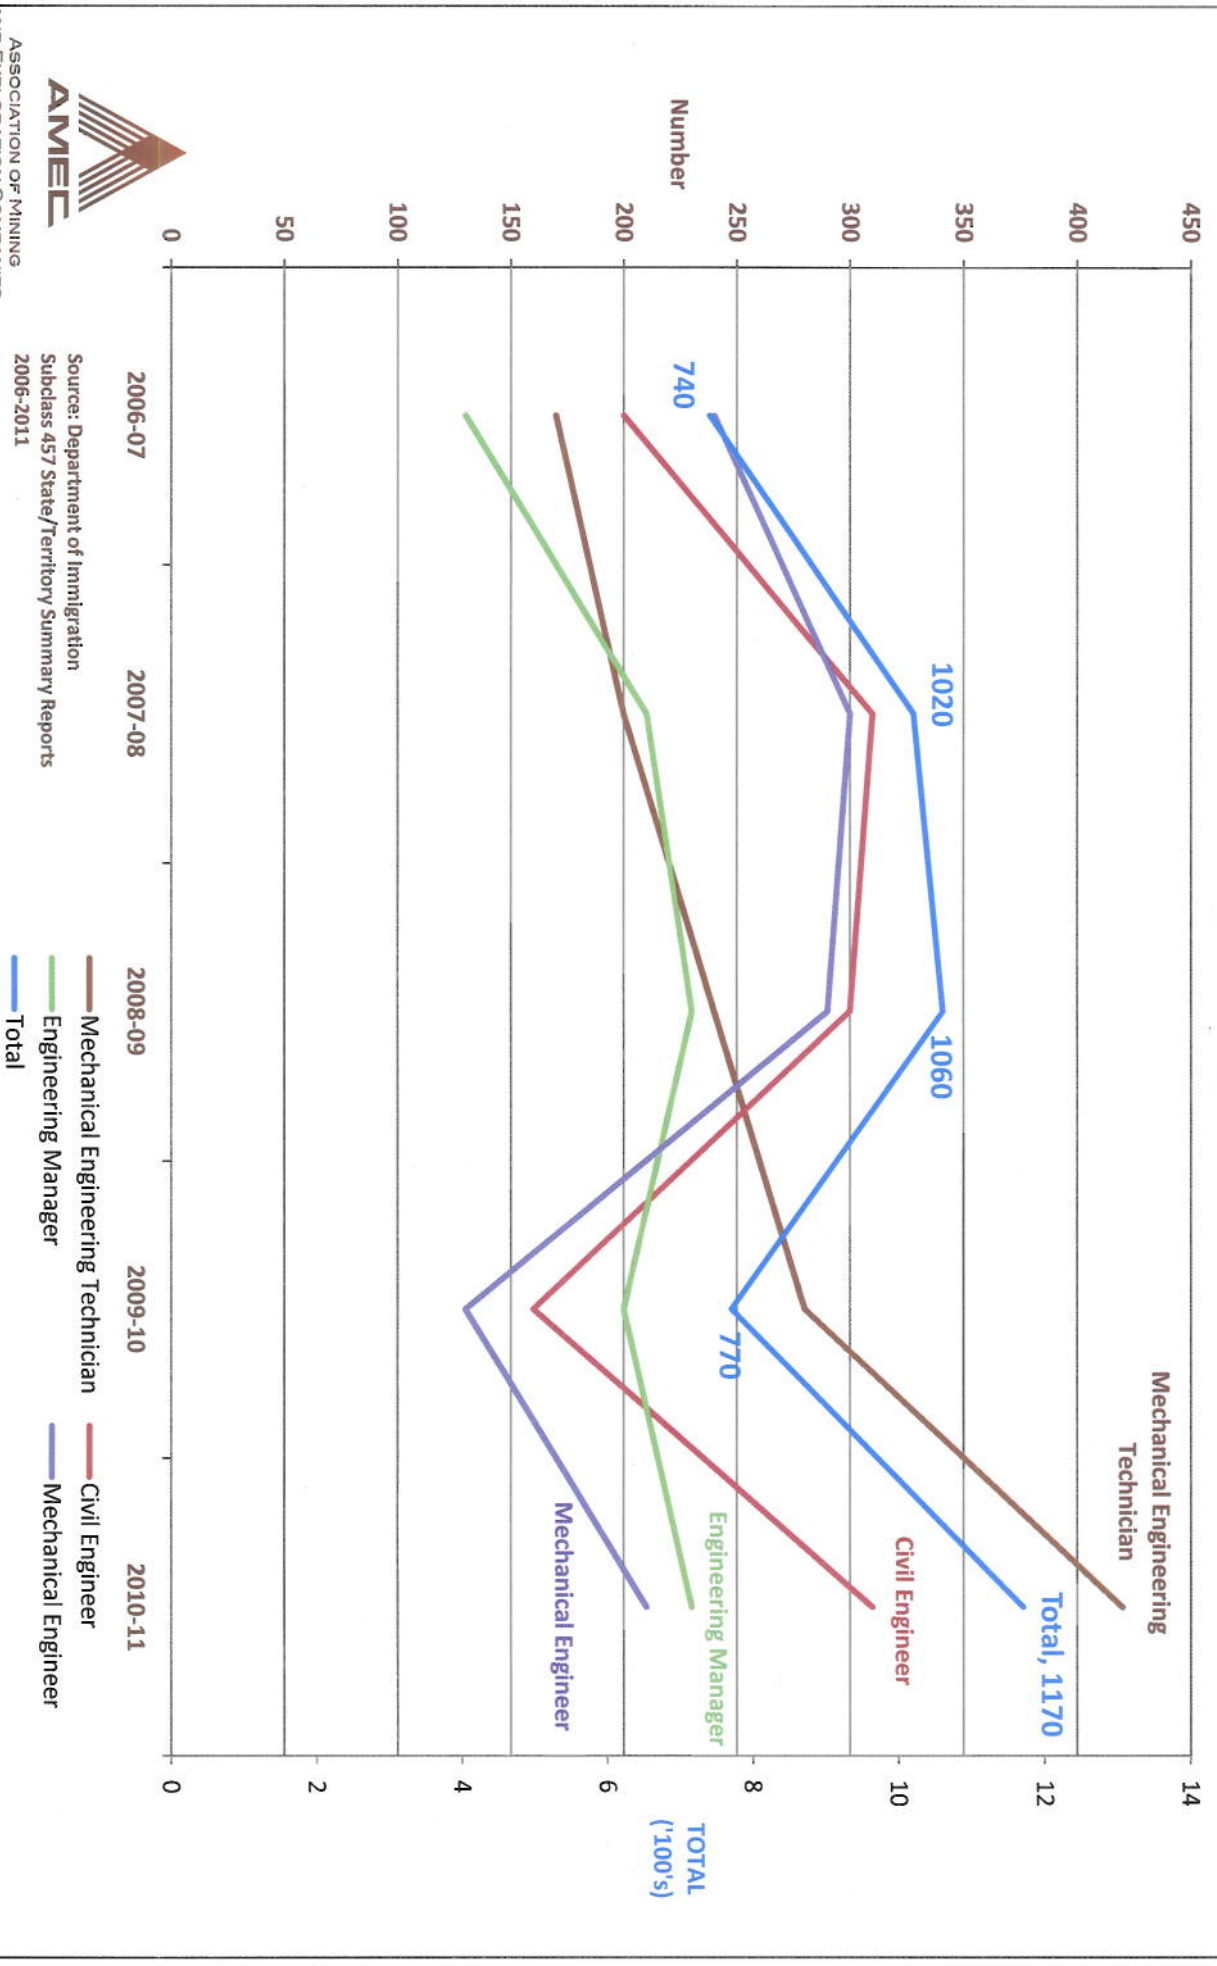

Tabled Dec. # 1
 AMMC 27/8/12
 Jo: 57 am.

457 Visa's for Selected Engineering Professions in Western Australia

ASSOCIATION OF MINING AND EXPLORATION COMPANIES

Source: Department of Immigration
 Subclass 457 State/Territory Summary Reports
 2006-2011

Legend:
 Mechanical Engineering Technician (brown line)
 Engineering Manager (green line)
 Total (purple line)
 Civil Engineer (red line)
 Mechanical Engineer (blue line)