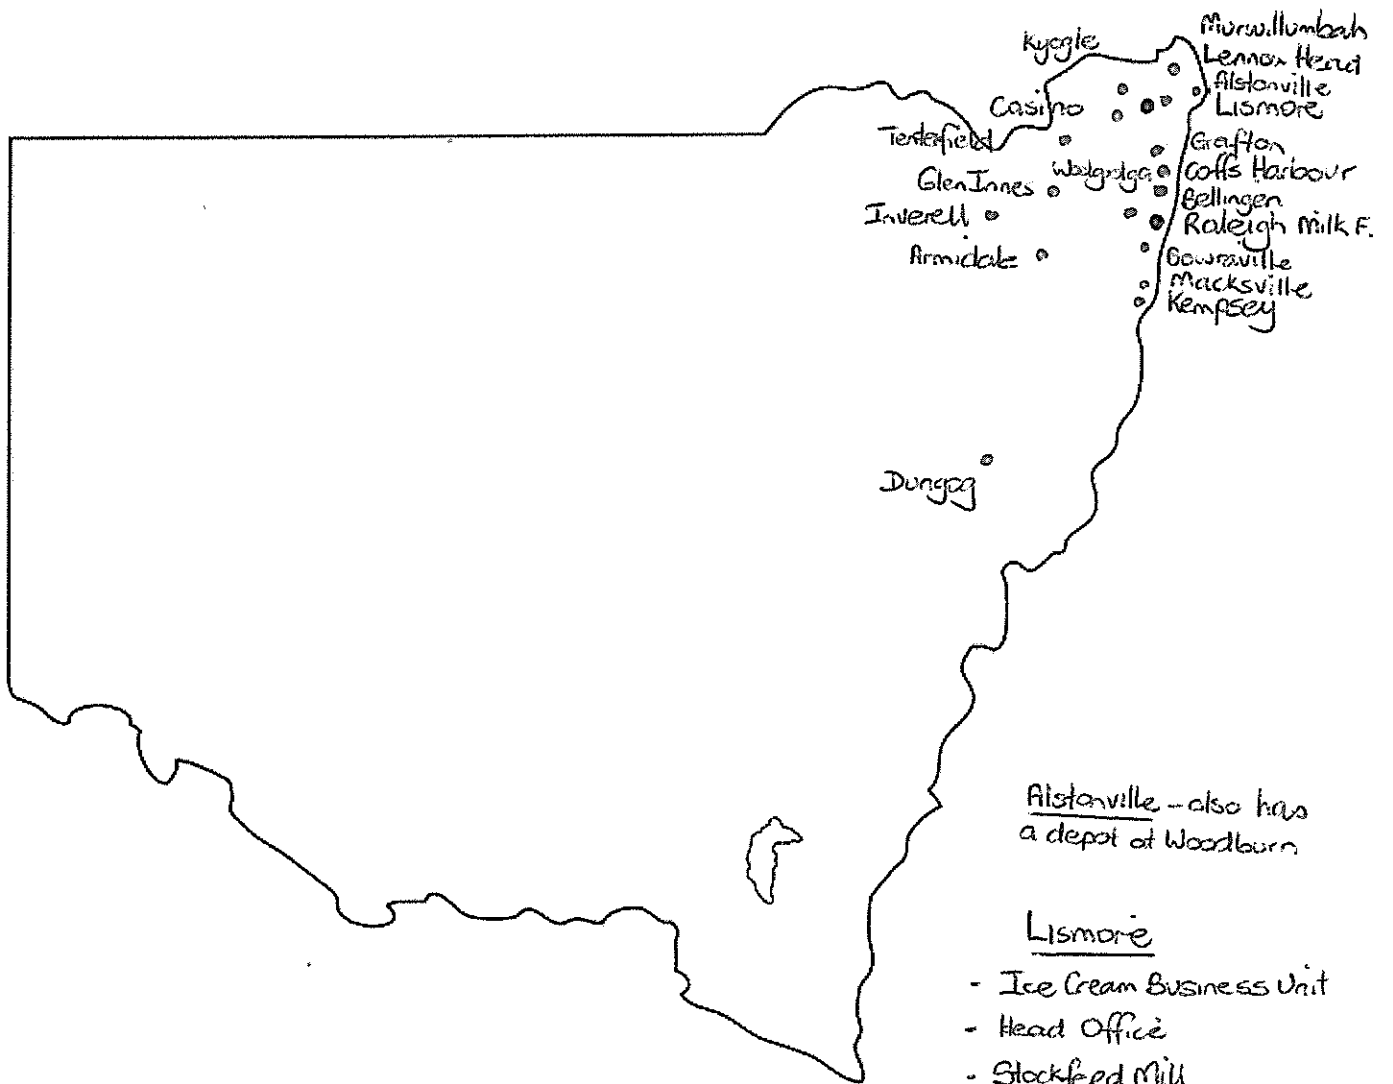

NORCO'S FOOTPRINT in SE QLD & NORTHERN NSW

- Milk Factories
- Rural Stores
- Other

Toowoomba
Norco Bowdlers Rural Store
Toowoomba Grain Trading
Toowoomba Seed & Grain
Crest Seeds
(also depots at Quinalow & Clifton)

Alstonville - also has
a depot at Woodburn

Lismore

- Ice Cream Business Unit
- Head Office
- Stockfeed Mill
- Rural Store

Woolgoolga

- Rural Store
- Carton Services

Bowraville - also has
a depot at Stuart's Point