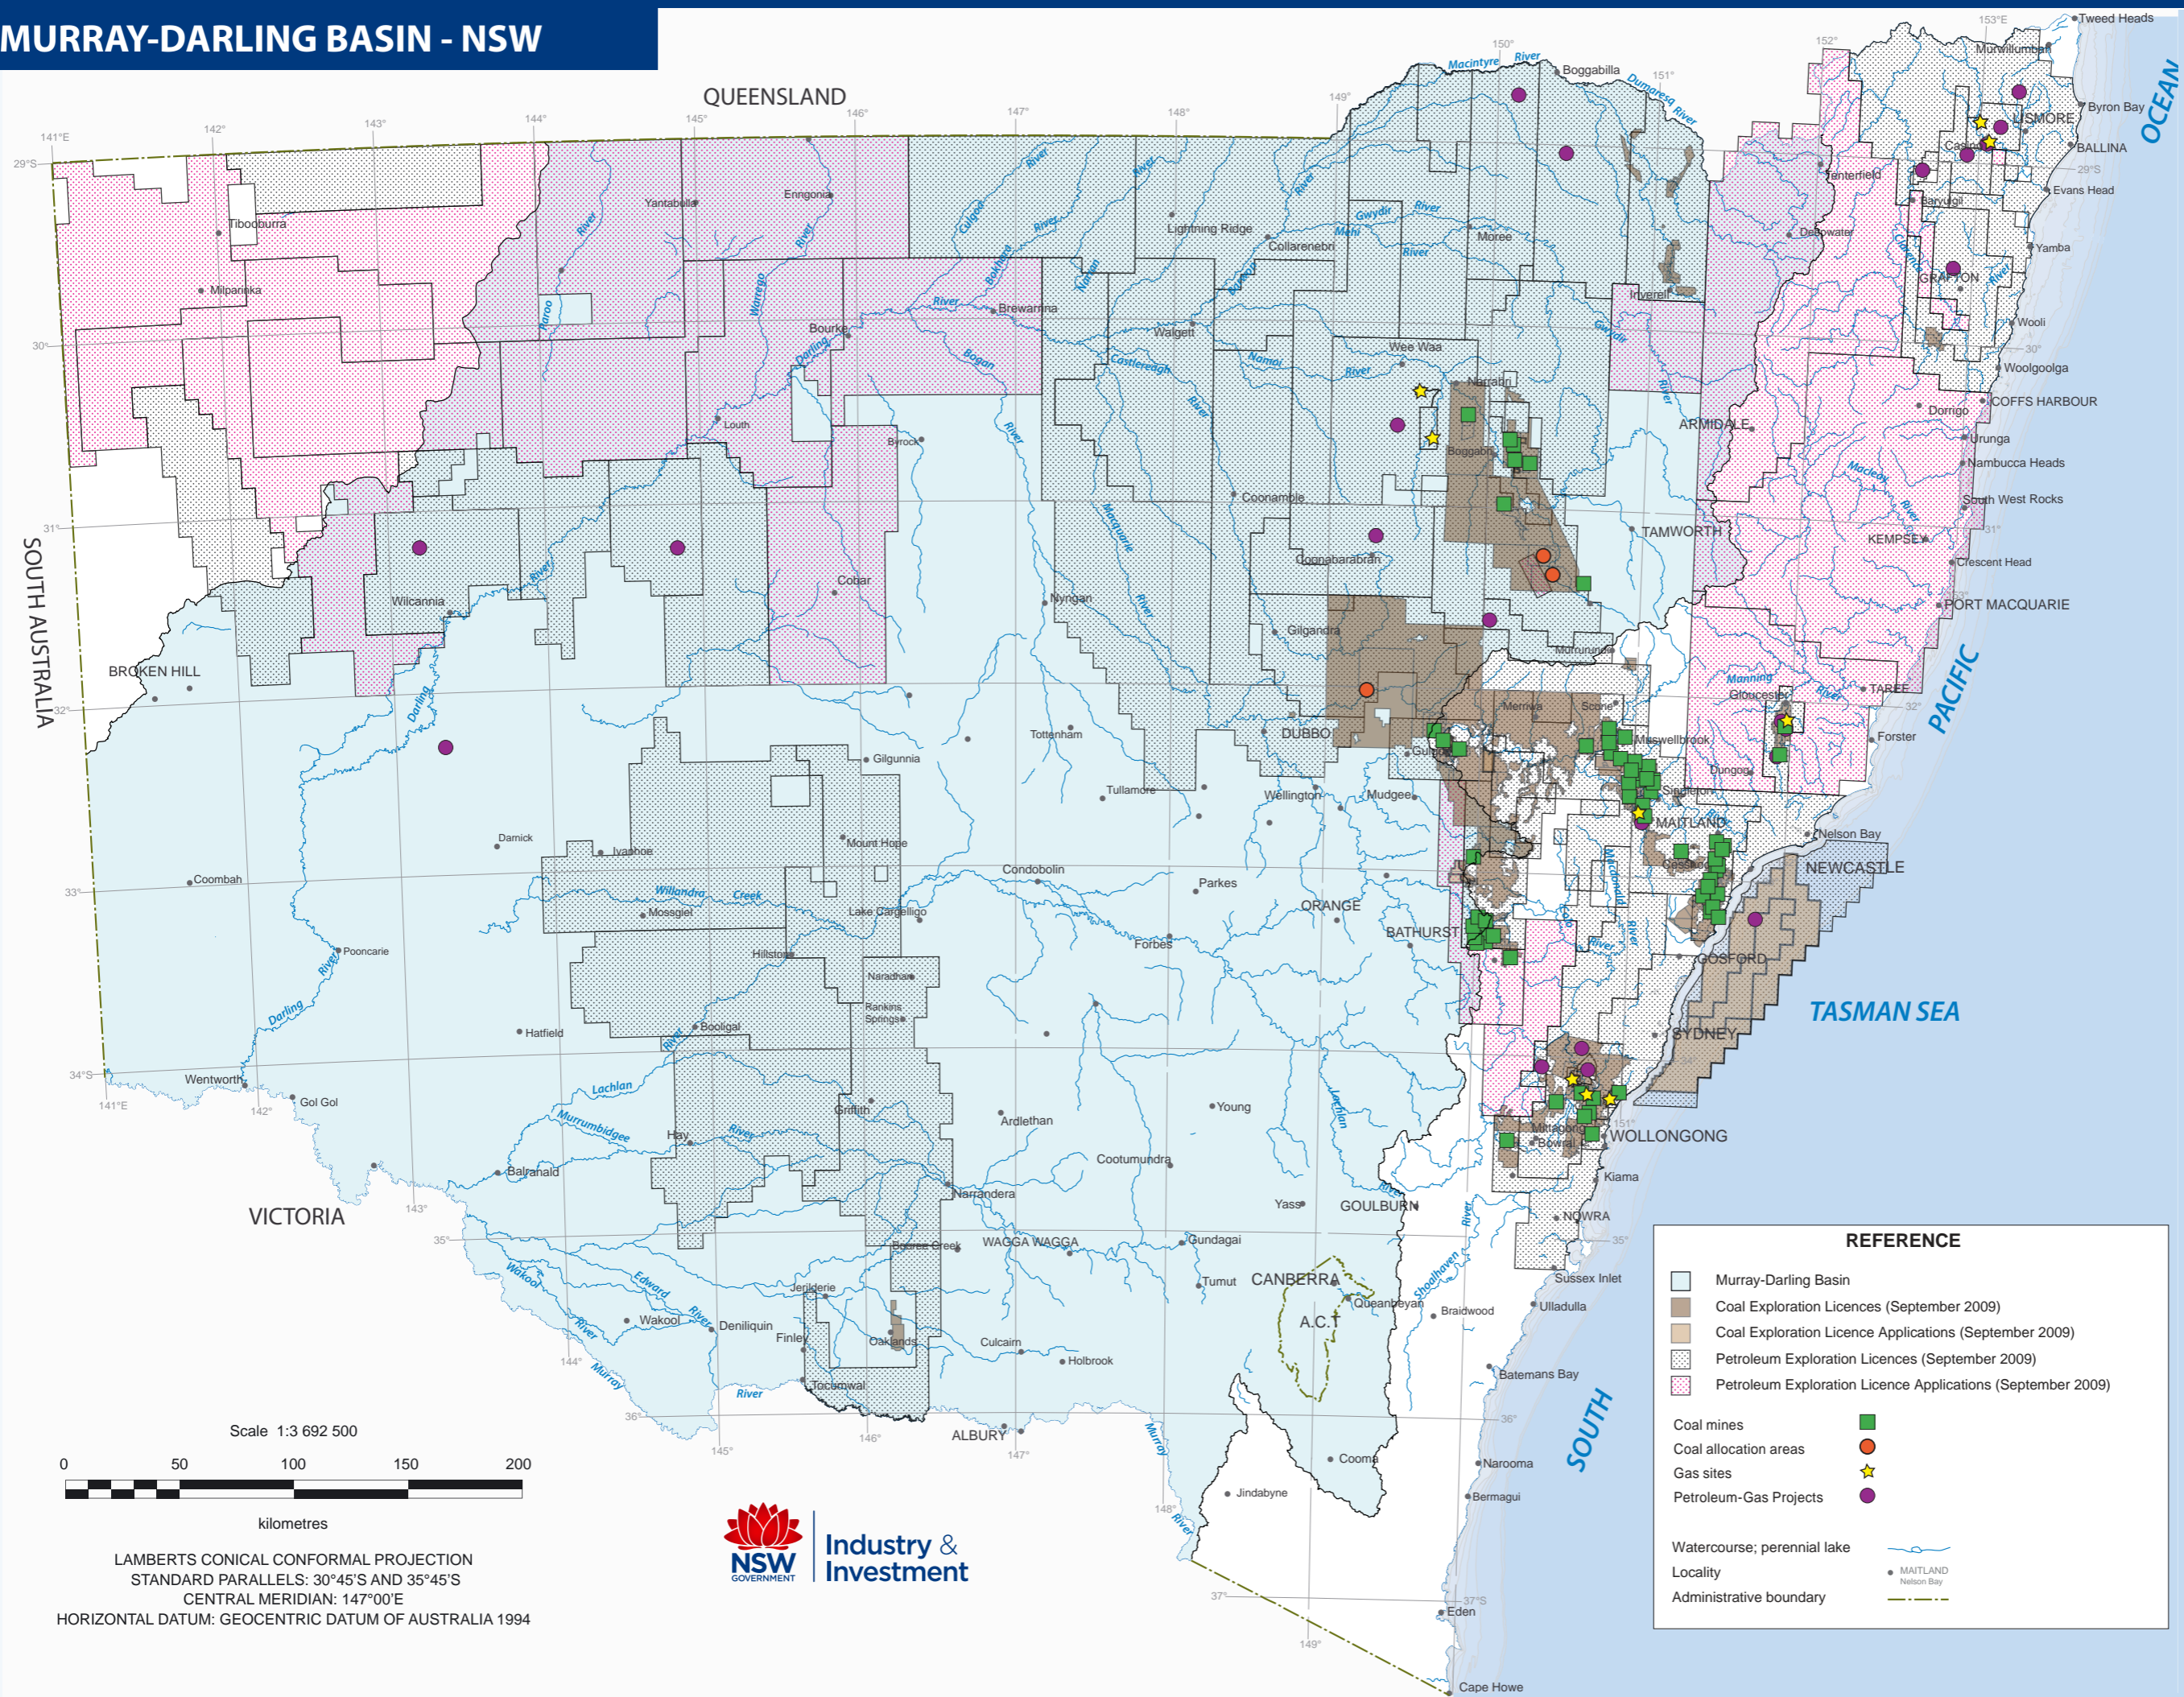

COAL & PETROLEUM PROJECTS AND EXPLORATION LICENCES

MURRAY-DARLING BASIN - NSW

REFERENCE

- Murray-Darling Basin
- Coal Exploration Licences (September 2009)
- Coal Exploration Licence Applications (September 2009)
- Petroleum Exploration Licences (September 2009)
- Petroleum Exploration Licence Applications (September 2009)

- Coal mines
- Coal allocation areas
- Gas sites
- Petroleum-Gas Projects

- Watercourse; perennial lake
- Locality Maitland
Nelson Bay
- Administrative boundary Eden