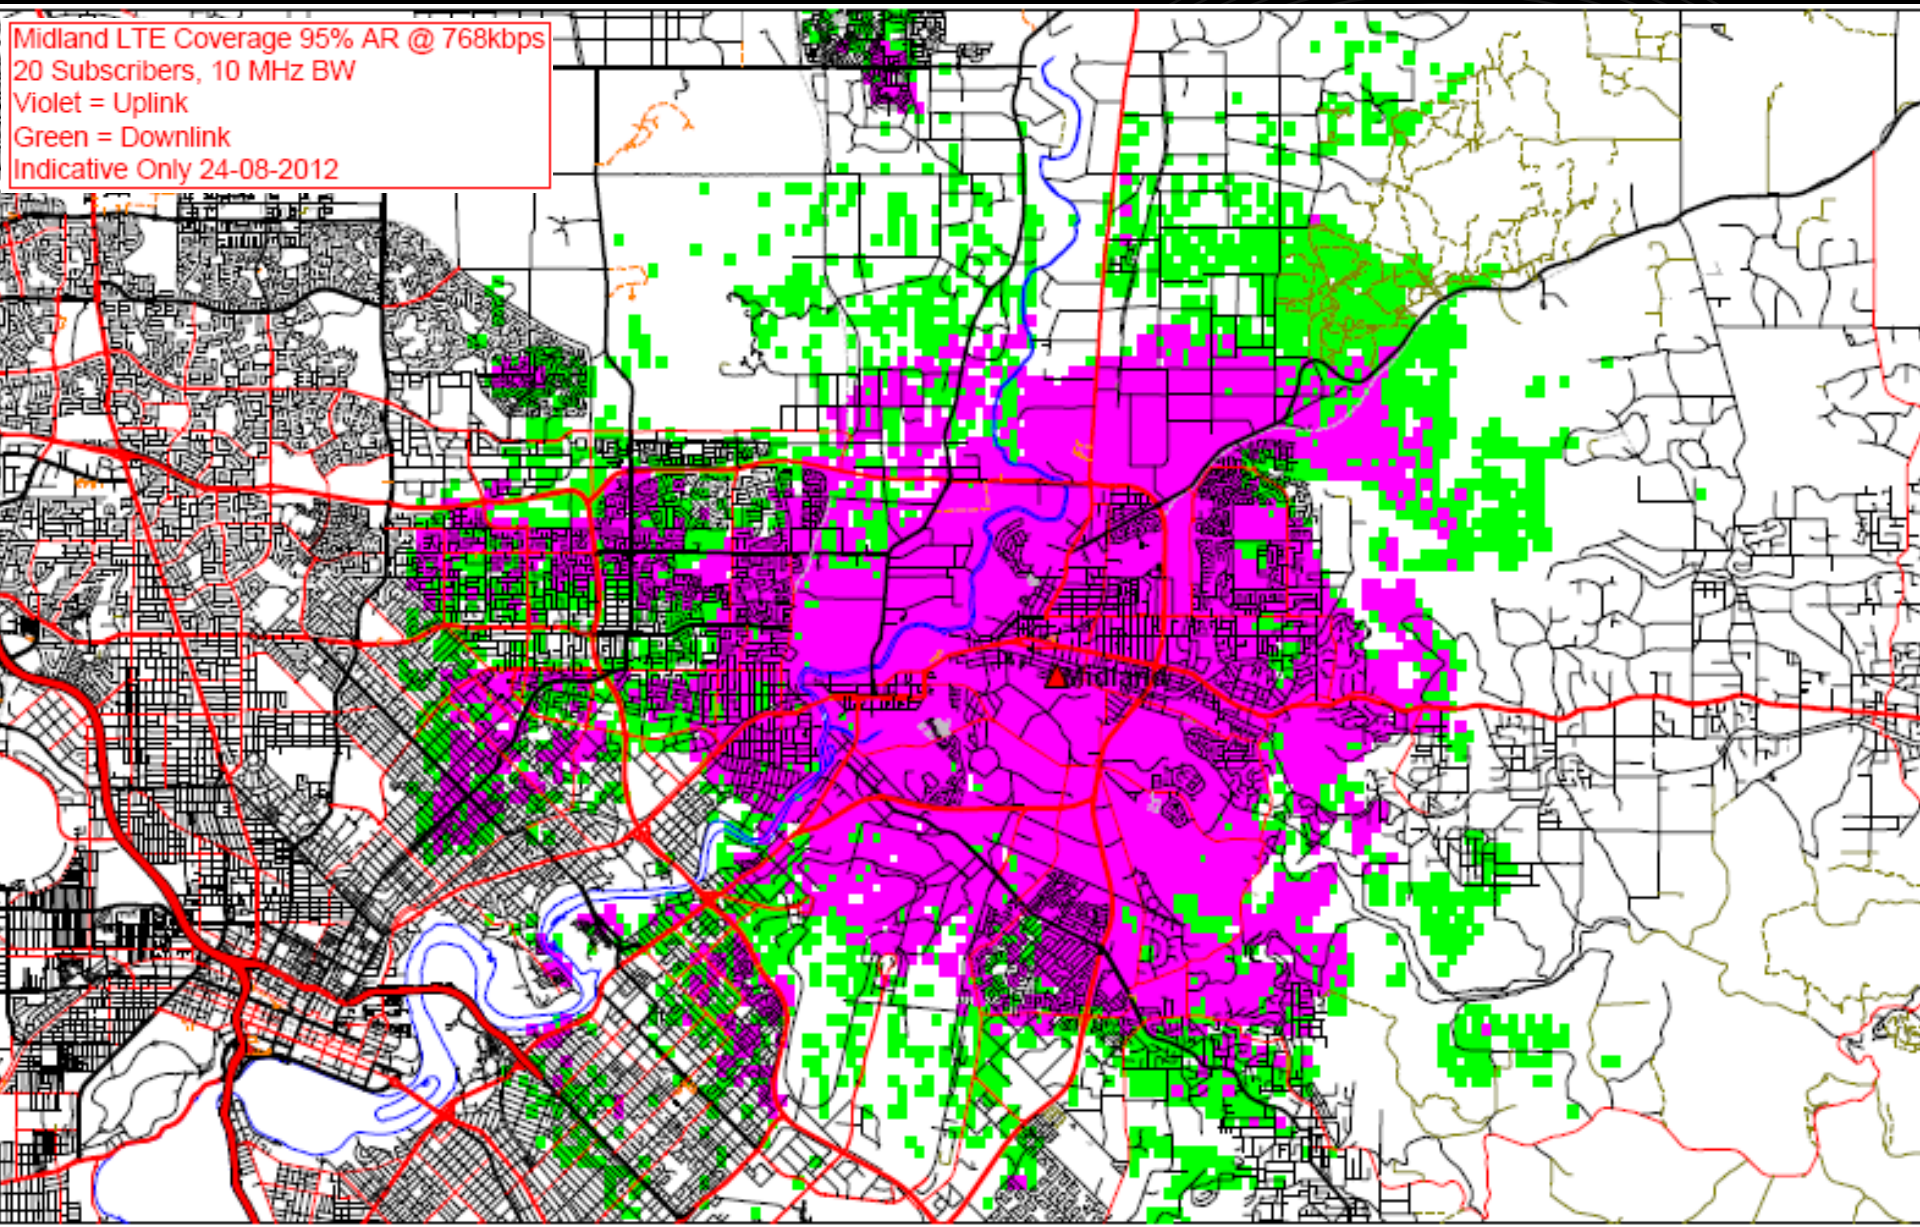

LTE-COVERAGE AND CAPACITY

Midland LTE Coverage 95% AR @ 768kbps
15 Subscribers, 10 MHz BW
Violet = Uplink
Green = Downlink
Indicative Only 24-08-2012

LTE-COVERAGE AND CAPACITY

Midland LTE Coverage 95% AR @ 768kbps
15 Subscribers, 5 MHz BW
Violet = Uplink
Green = Downlink
Indicative Only 24-08-2012

LTE-COVERAGE AND CAPACITY

Midland LTE Coverage 95% AR @ 768kbps
20 Subscribers, 10 MHz BW
Violet = Uplink
Green = Downlink
Indicative Only 24-08-2012

LTE-COVERAGE AND CAPACITY