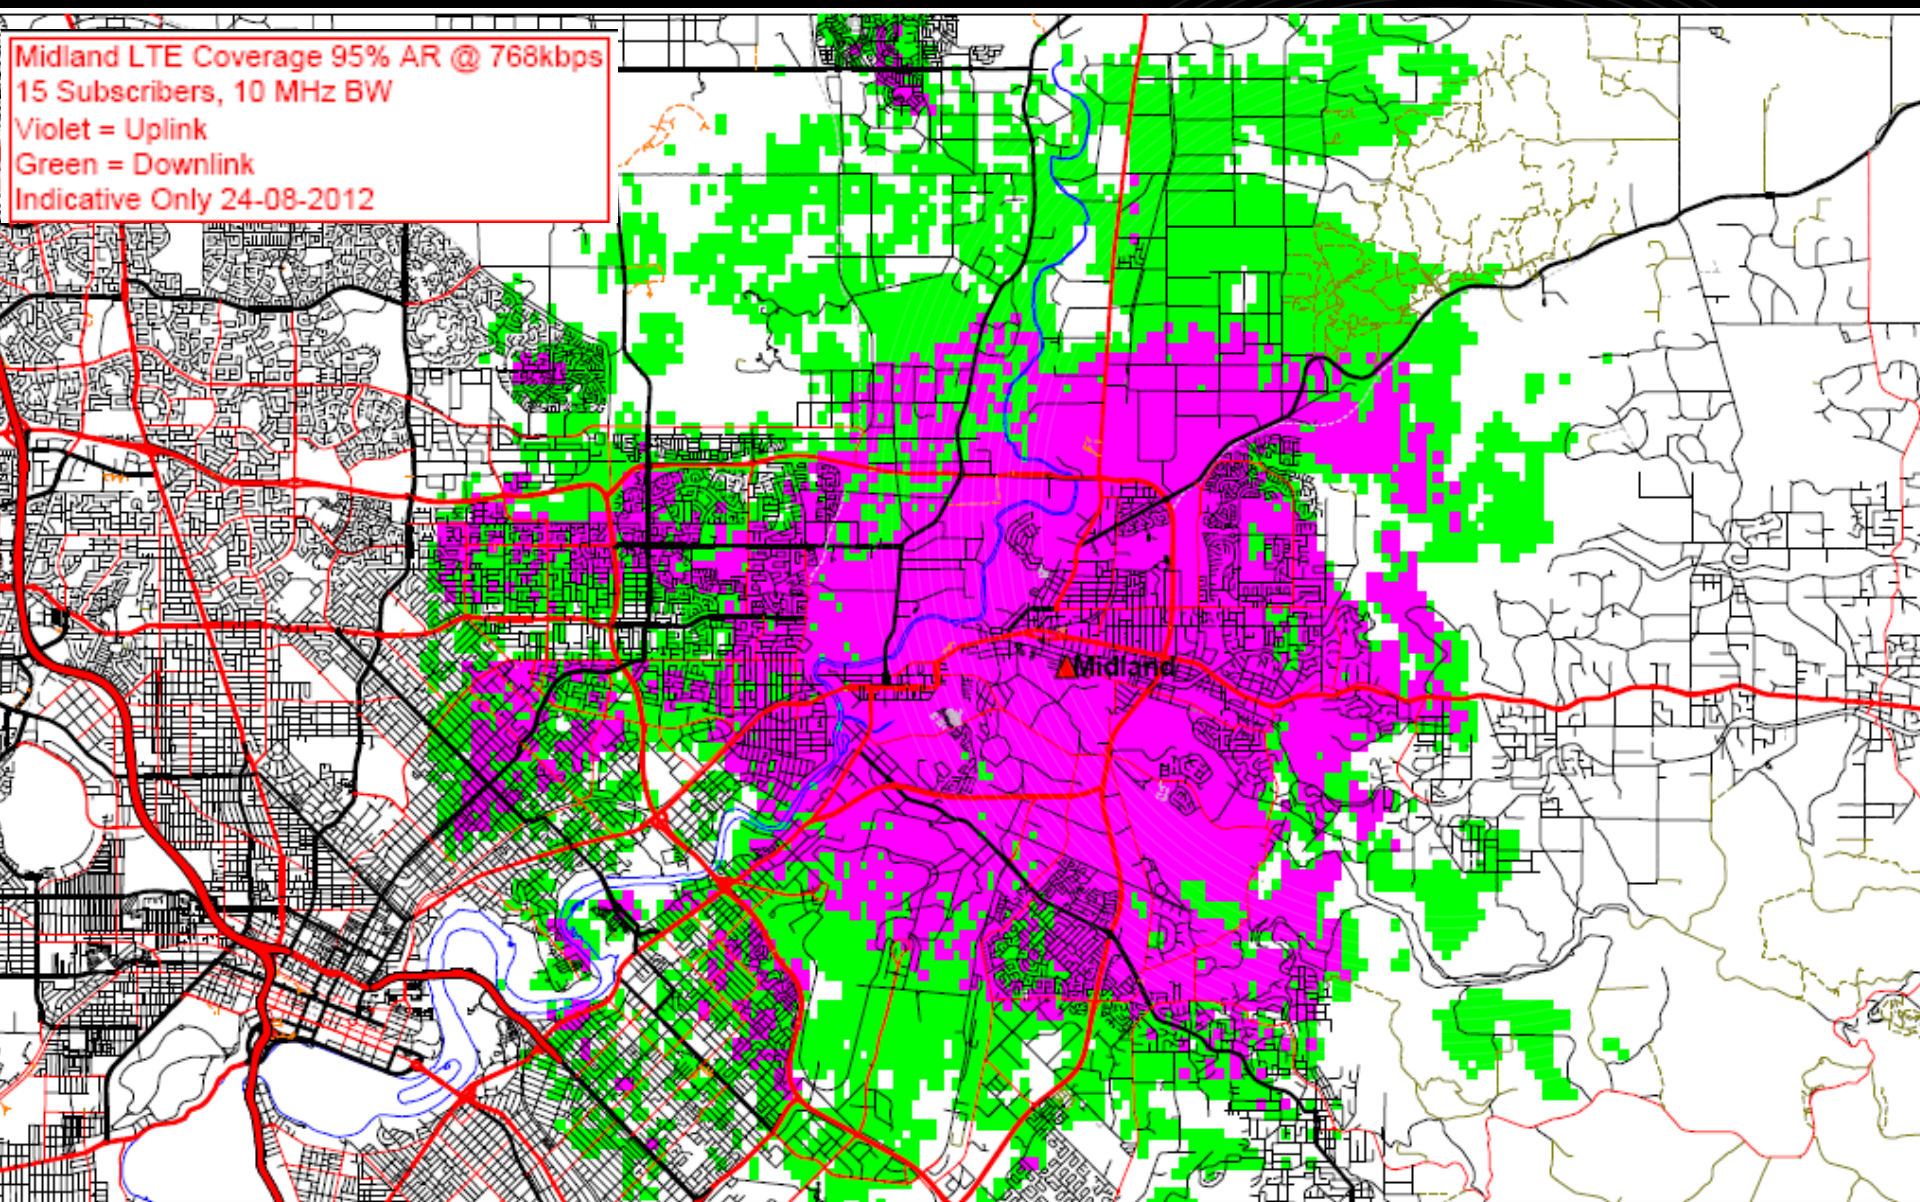

LTE-COVERAGE AND CAPACITY

Midland LTE Coverage 95% AR @ 768kbps
15 Subscribers, 10 MHz BW
Violet = Uplink
Green = Downlink
Indicative Only 24-08-2012

LTE-COVERAGE AND CAPACITY

Midland LTE Coverage 95% AR @ 768kbps
15 Subscribers, 5 MHz BW
Violet = Uplink
Green = Downlink
Indicative Only 24-08-2012

LTE-COVERAGE AND CAPACITY

Midland LTE Coverage 95% AR @ 768kbps
20 Subscribers, 10 MHz BW
Violet = Uplink
Green = Downlink
Indicative Only 24-08-2012

LTE-COVERAGE AND CAPACITY