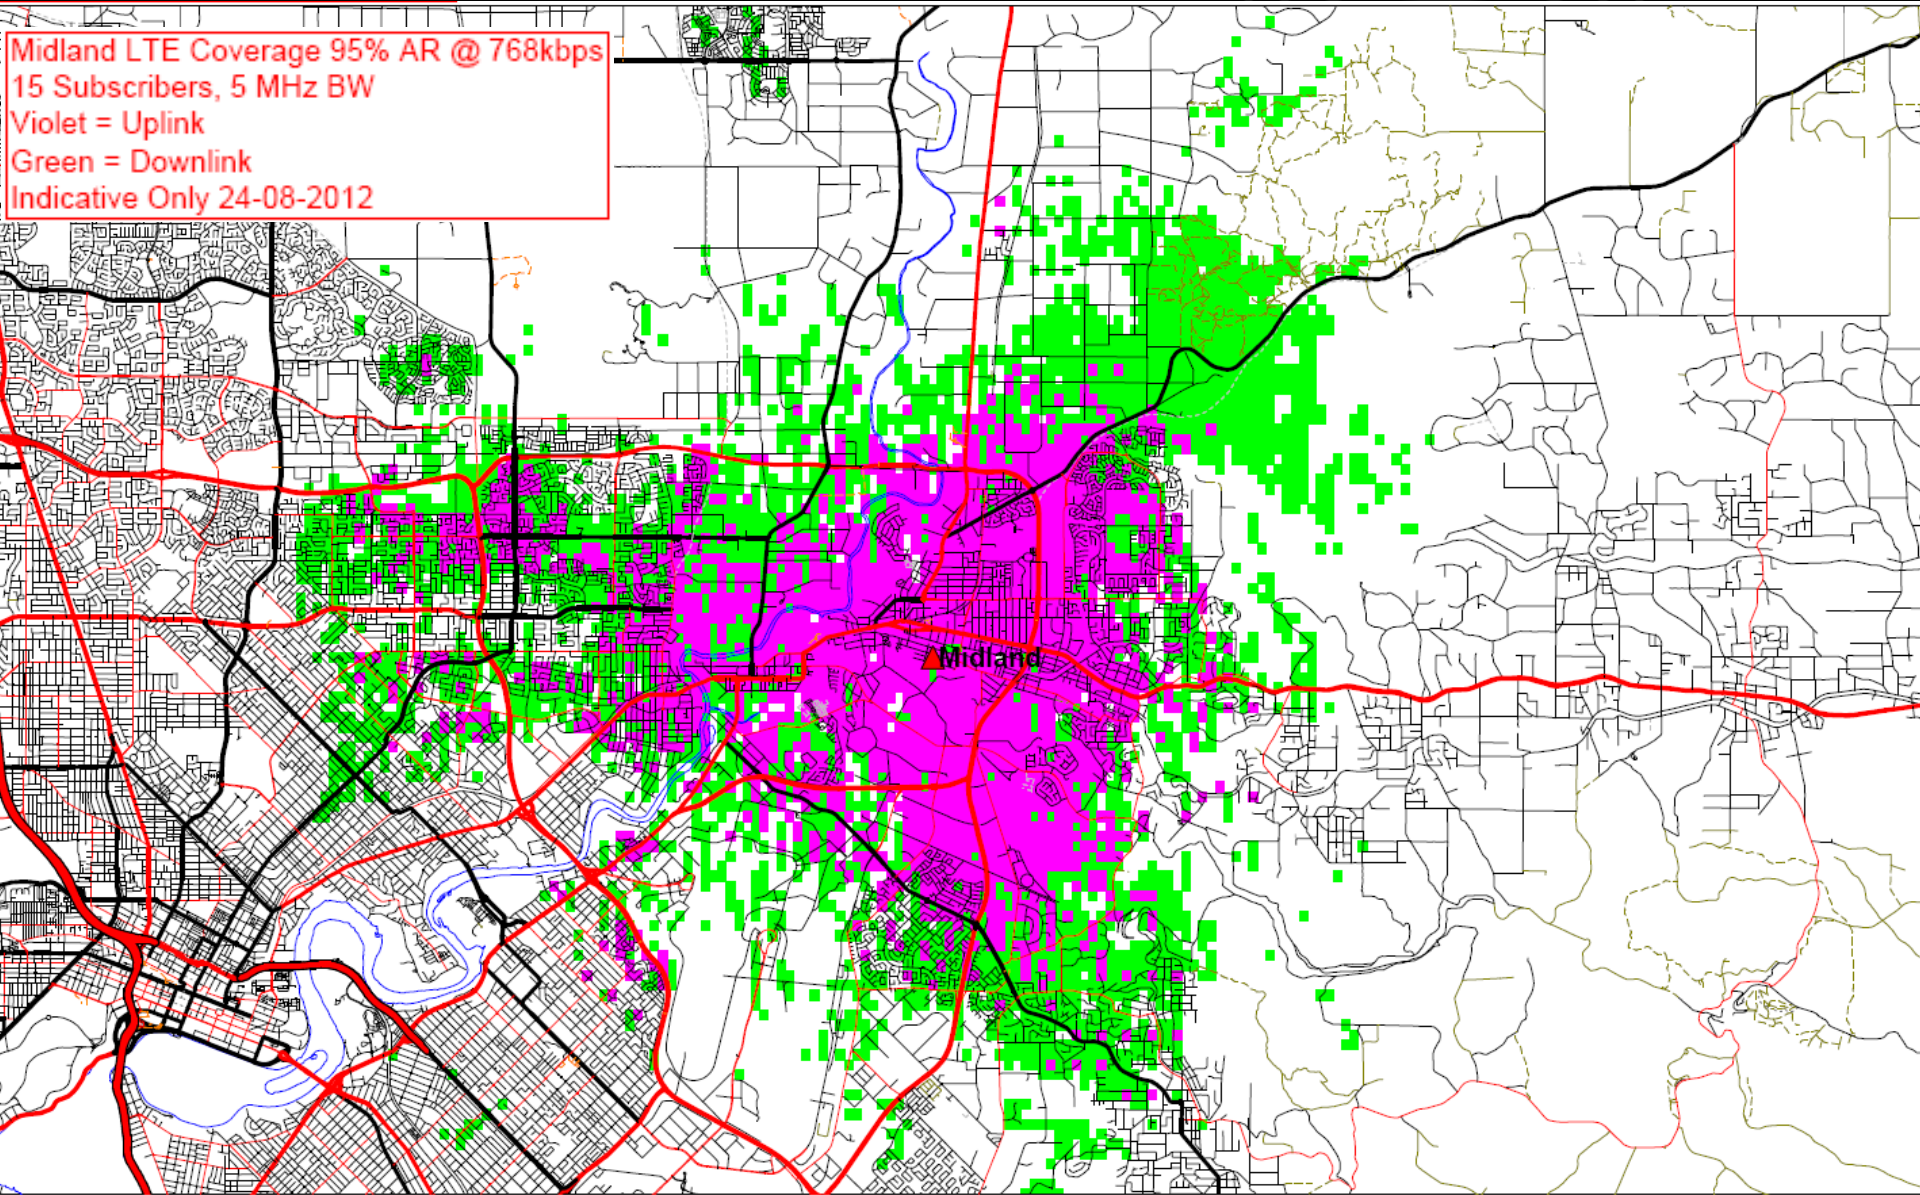

LTE-COVERAGE AND CAPACITY

Midland LTE Coverage 95% AR @ 768kbps
15 Subscribers, 10 MHz BW
Violet = Uplink
Green = Downlink
Indicative Only 24-08-2012

LTE-COVERAGE AND CAPACITY

Midland LTE Coverage 95% AR @ 768kbps
15 Subscribers, 5 MHz BW
Violet = Uplink
Green = Downlink
Indicative Only 24-08-2012

LTE-COVERAGE AND CAPACITY

Midland LTE Coverage 95% AR @ 768kbps
20 Subscribers, 10 MHz BW
Violet = Uplink
Green = Downlink
Indicative Only 24-08-2012

LTE-COVERAGE AND CAPACITY