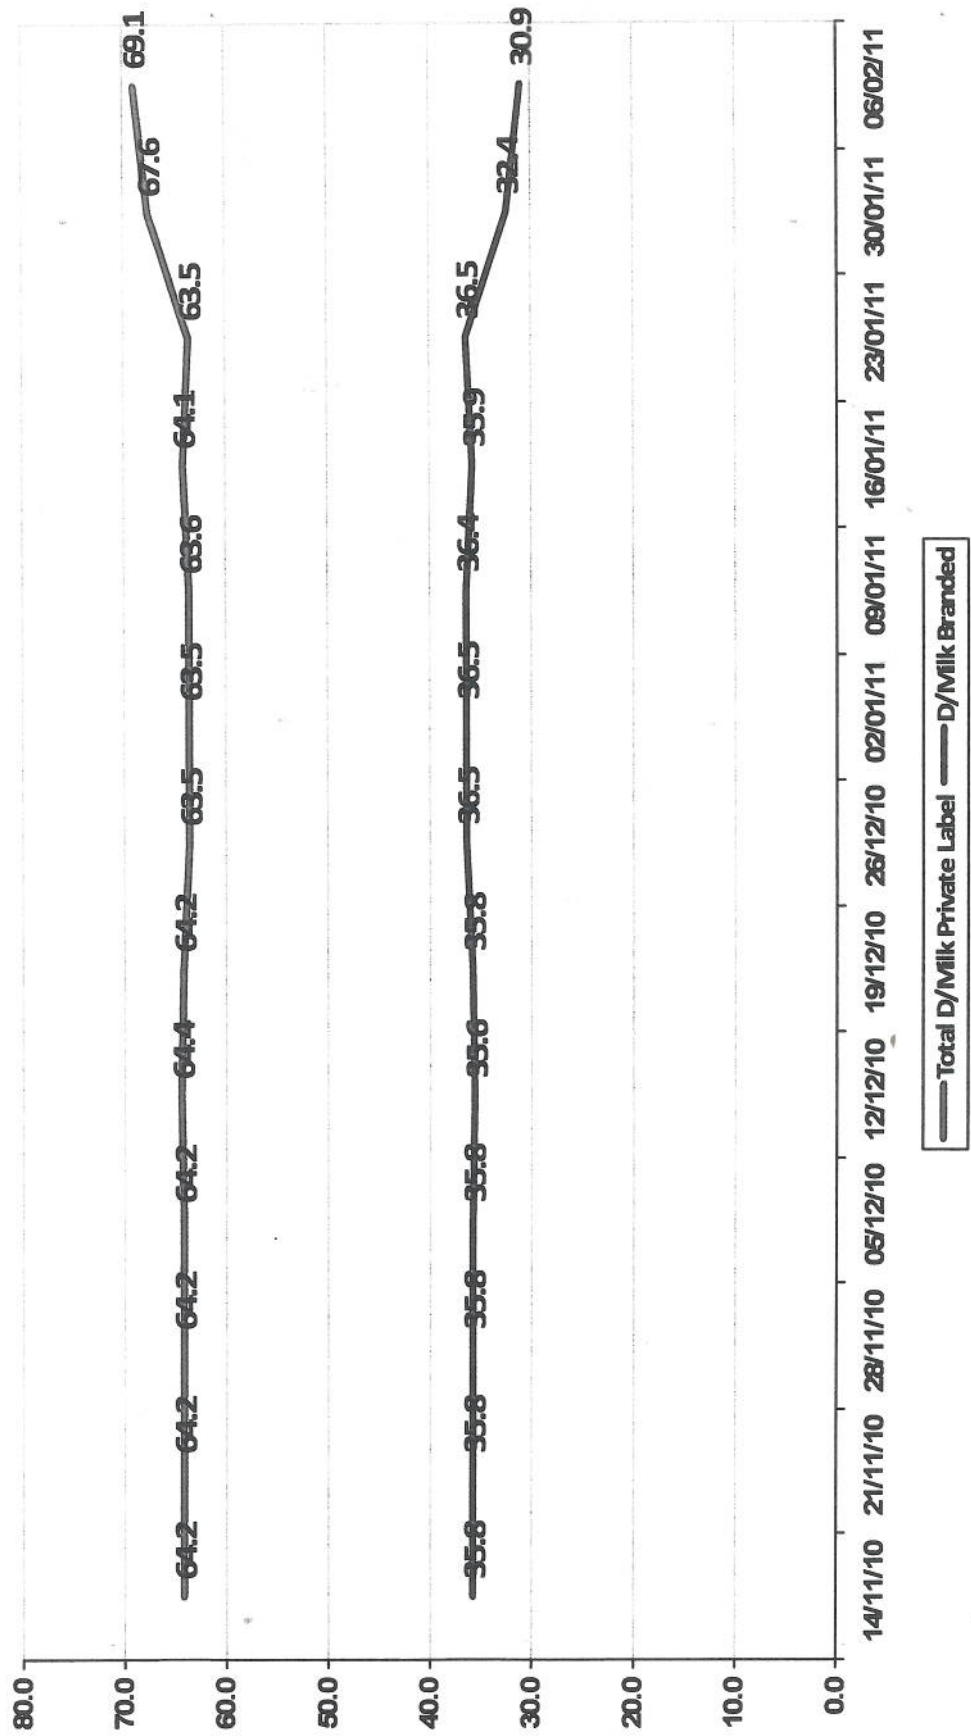

## Litres 000 Share of Total FW D/Milk

tabled  
 Nola Marino MMA  
 8 March 2011