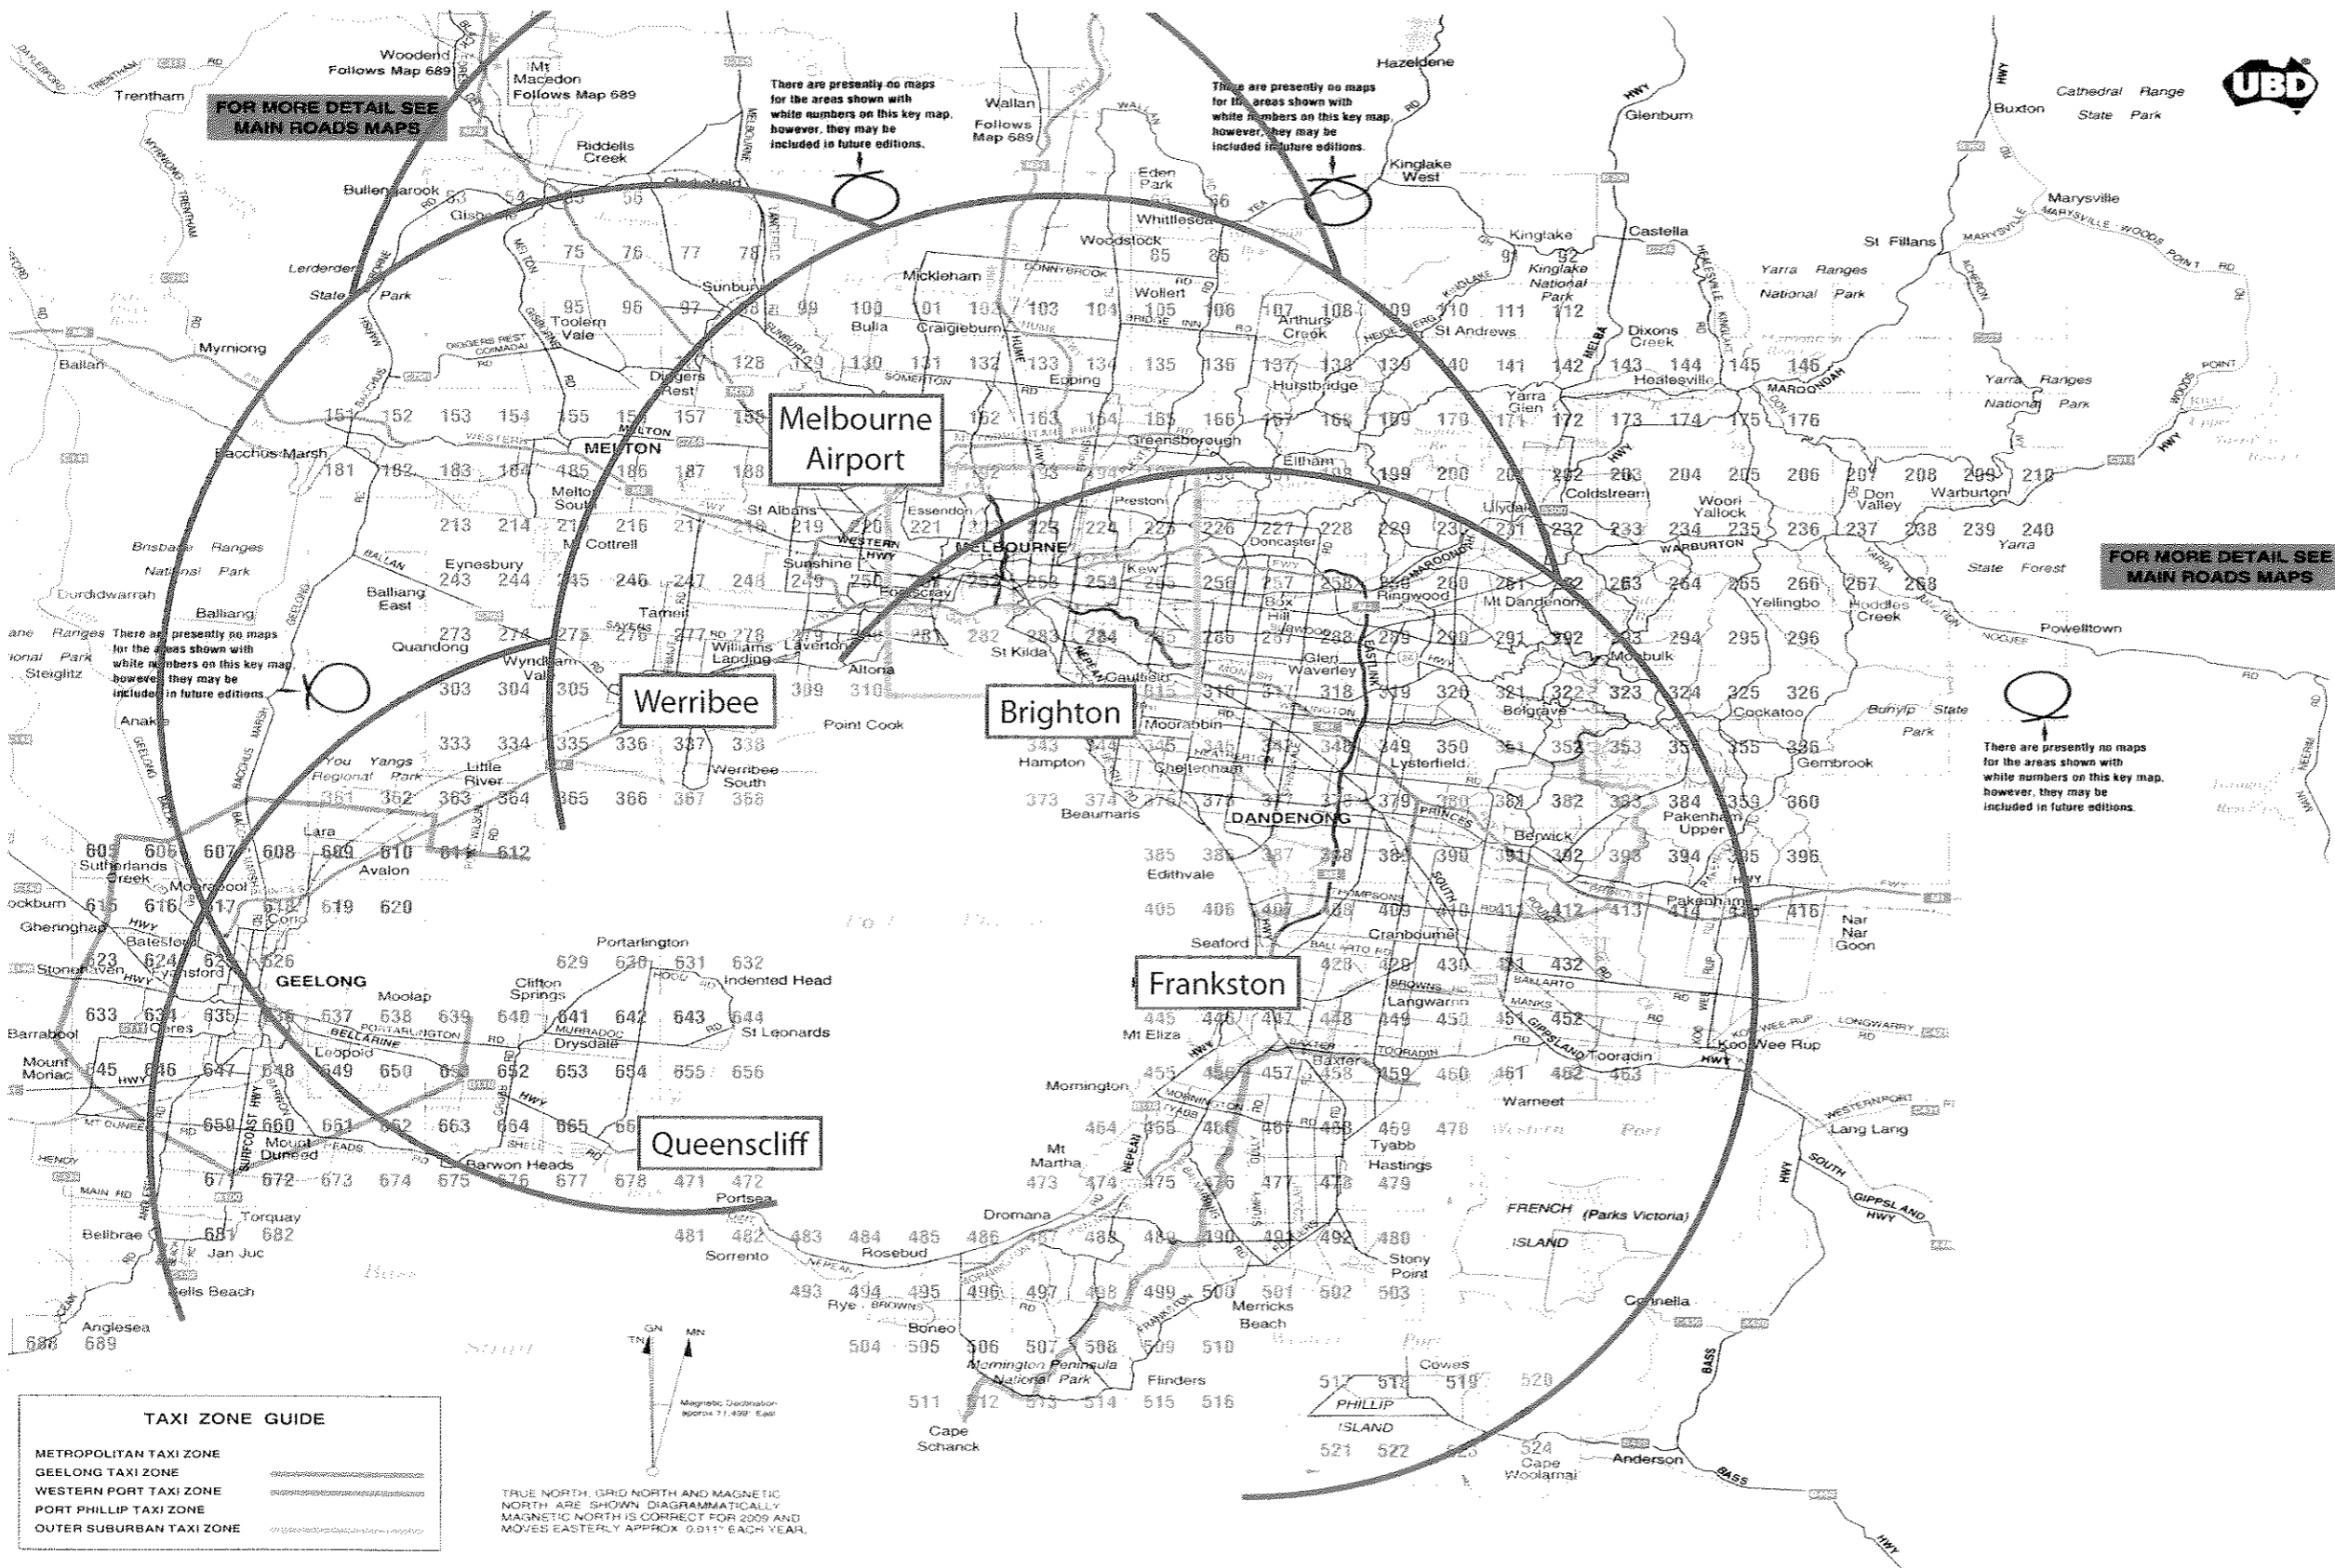

KEY MAP

SCALE
1: 500 000

Kilometres
COPYRIGHT © UNIVERSAL PUBLISHERS PTY LTD 2006

FOR MORE DETAIL SEE
MAIN ROADS MAPS

There are presently no maps
for the areas shown with
white numbers on this key map,
however, they may be
included in future editions.

There are presently no maps
for the areas shown with
white numbers on this key map,
however, they may be
included in future editions.

FOR MORE DETAIL SEE
MAIN ROADS MAPS

There are presently no maps
for the areas shown with
white numbers on this key map,
however, they may be
included in future editions.

TAXI ZONE GUIDE

METROPOLITAN TAXI ZONE	
GEELONG TAXI ZONE	
WESTERN PORT TAXI ZONE	
PORT PHILLIP TAXI ZONE	
OUTER SUBURBAN TAXI ZONE	