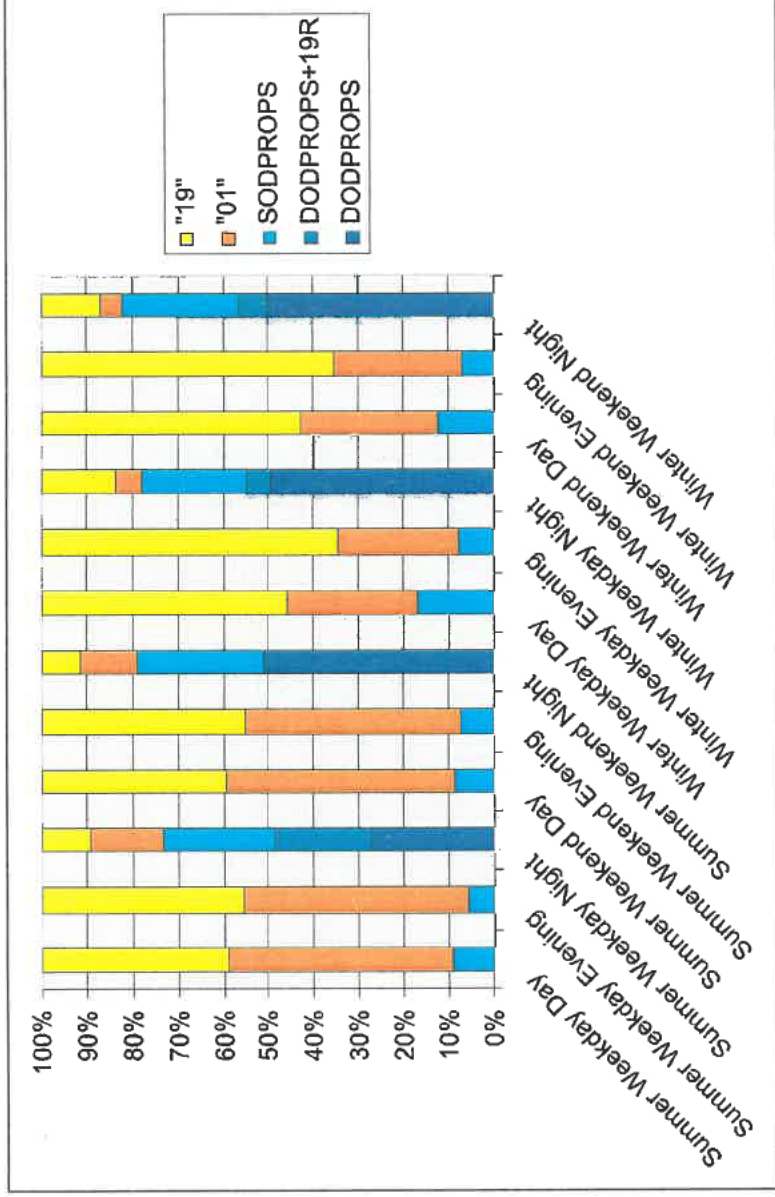

Figure 5.2j: Percentage Usage of Modes, Year 2015 with NPR.

Figure 5.2k: Percentage Usage of Modes, Year 2035 with NPR.

Note: SODPROPS, DODPROPS and DODPROPS + 19R are full over-bay jet operations and are the preferred modes when weather and air traffic permits.