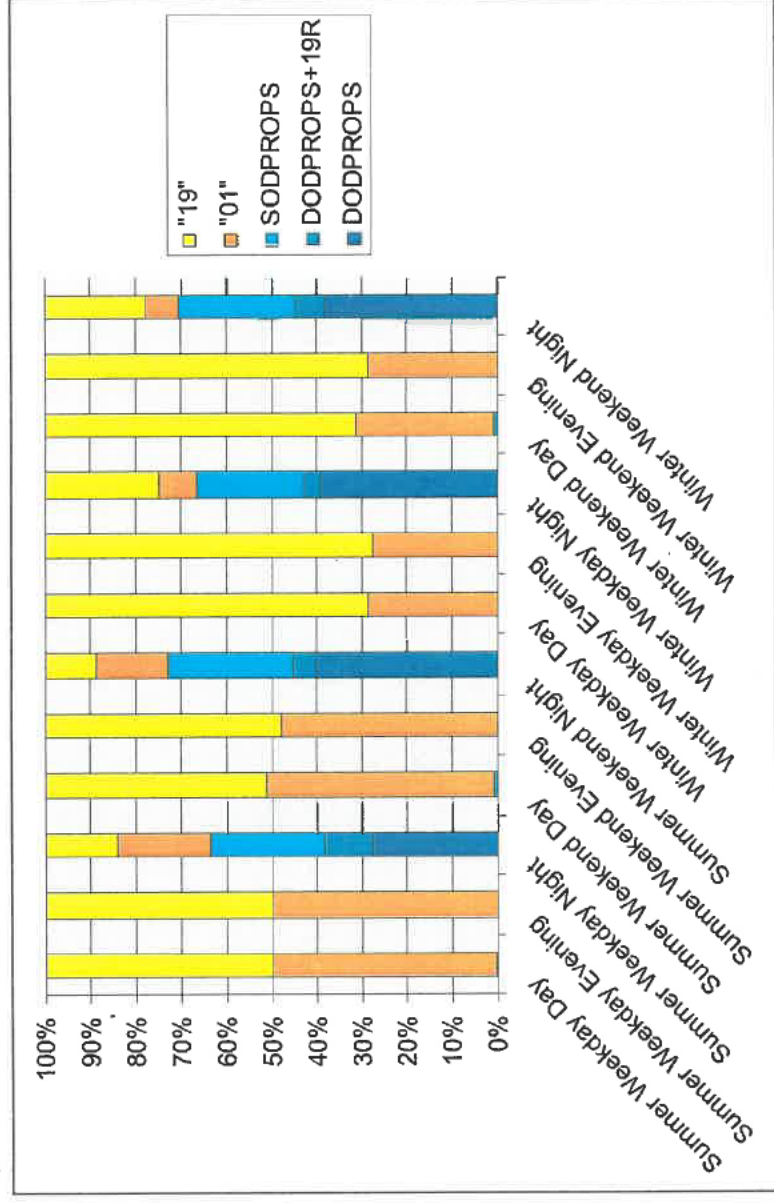

Figure 5.2j: Percentage Usage of Modes, Year 2015 with NPR.

Figure 5.2k: Percentage Usage of Modes, Year 2035 with NPR.

Note: SODPROPS, DODPROPS and DODPROPS + 19R are full over-bay jet operations and are the preferred modes when weather and air traffic permits.