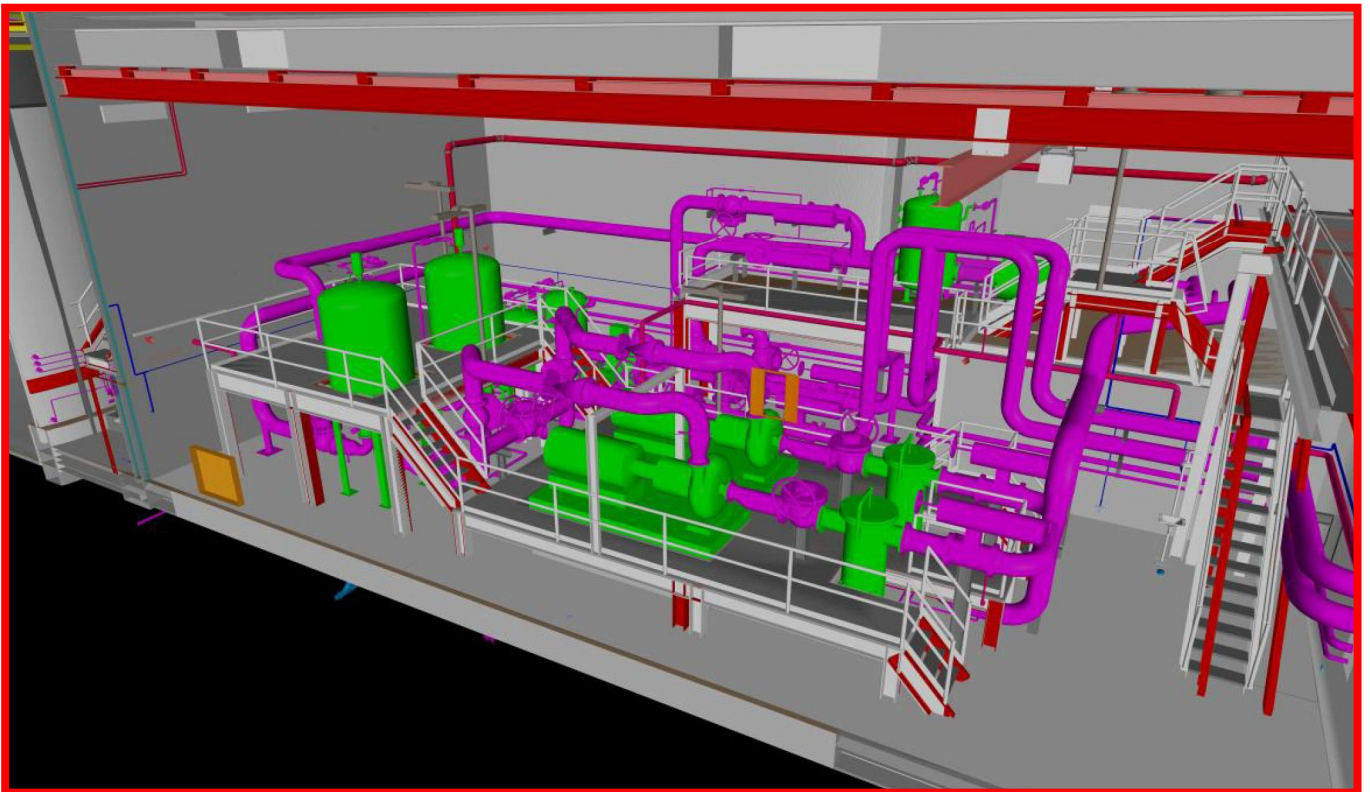

FUEL SERVICES: SCOPE OF WORKS SITE PLAN

LEGEND

●	NEW F-44 FUEL COPE POINT
●	NEW MDF FUEL COPE POINT
---	NEW FUEL SUPPLY PIPELINE (F-44)
---	NEW FUEL SUPPLY PIPELINE (MDF)
●	FPH, KNOLL TANK, FSF

- BT01** New 5.7ML Bulk Fuel Tank (MDF)
- FP01** New Fuel Pumphouse
- QT01** New 600kL Quarantine Tank (MDF)
- TP01** Gun Wharf Fuel Transfer Point for Fuel Lighter
- FT01** 2 New 90kL CEPS Fuel Tanks (MDF)
- FT02** New 90kL Dual Compartment Tank

FUEL INSTALLATION PHOTOMONTAGE

FUEL COMPOUND AERIAL VIEW LOOKING SOUTH

QUARANTINE TANK, CEPS TANKS & REFUELLING SHELTER

FUEL INSTALLATION PHOTOMONTAGE

SECTION THROUGH KNOLL TANK & FUEL PUMP HOUSE

SECTION THROUGH FUEL PUMP HOUSE