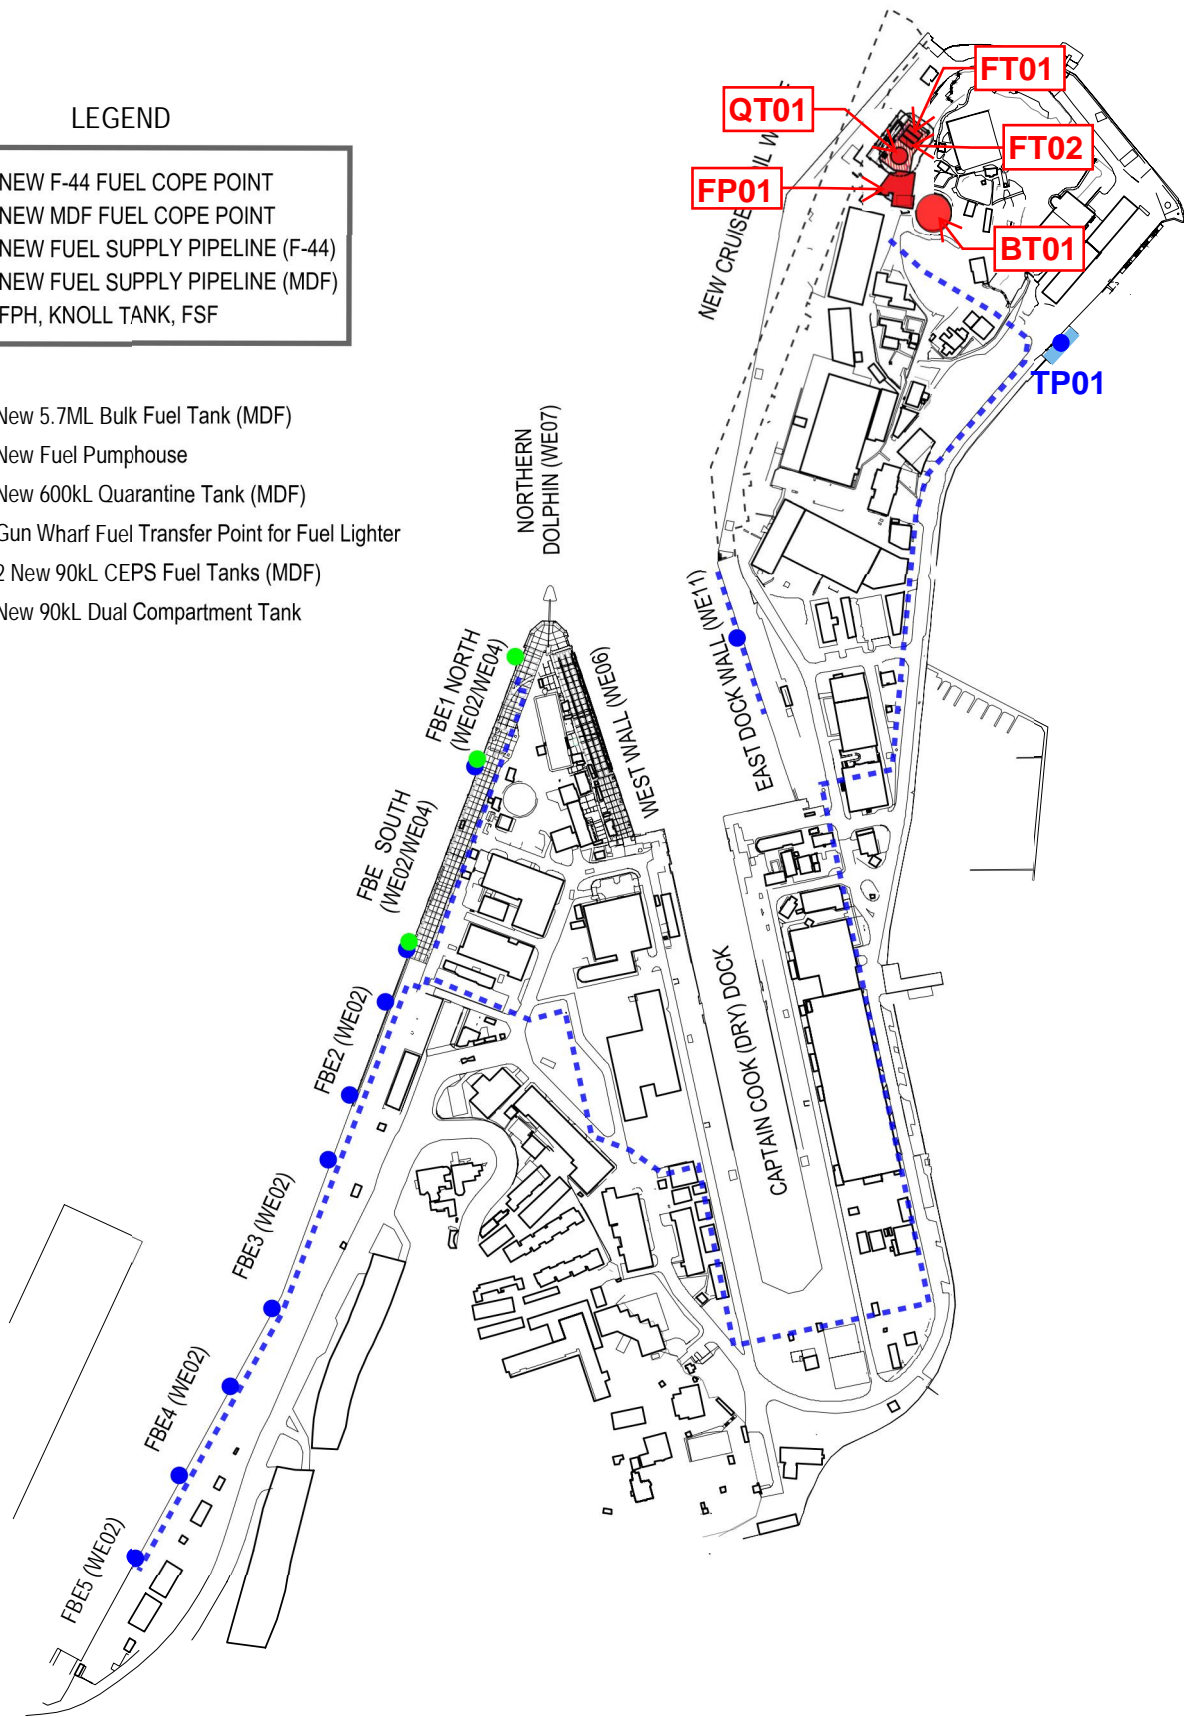

FUEL SERVICES: SCOPE OF WORKS SITE PLAN

LEGEND

●	NEW F-44 FUEL COPE POINT
●	NEW MDF FUEL COPE POINT
---	NEW FUEL SUPPLY PIPELINE (F-44)
---	NEW FUEL SUPPLY PIPELINE (MDF)
●	FPH, KNOLL TANK, FSF

- BT01** New 5.7ML Bulk Fuel Tank (MDF)
- FP01** New Fuel Pumphouse
- QT01** New 600kL Quarantine Tank (MDF)
- TP01** Gun Wharf Fuel Transfer Point for Fuel Lighter
- FT01** 2 New 90kL CEPS Fuel Tanks (MDF)
- FT02** New 90kL Dual Compartment Tank

FUEL INSTALLATION PHOTOMONTAGE

FUEL COMPOUND AERIAL VIEW LOOKING SOUTH

QUARANTINE TANK, CEPS TANKS & REFUELLING SHELTER

FUEL INSTALLATION PHOTOMONTAGE

SECTION THROUGH KNOLL TANK & FUEL PUMP HOUSE

SECTION THROUGH FUEL PUMP HOUSE