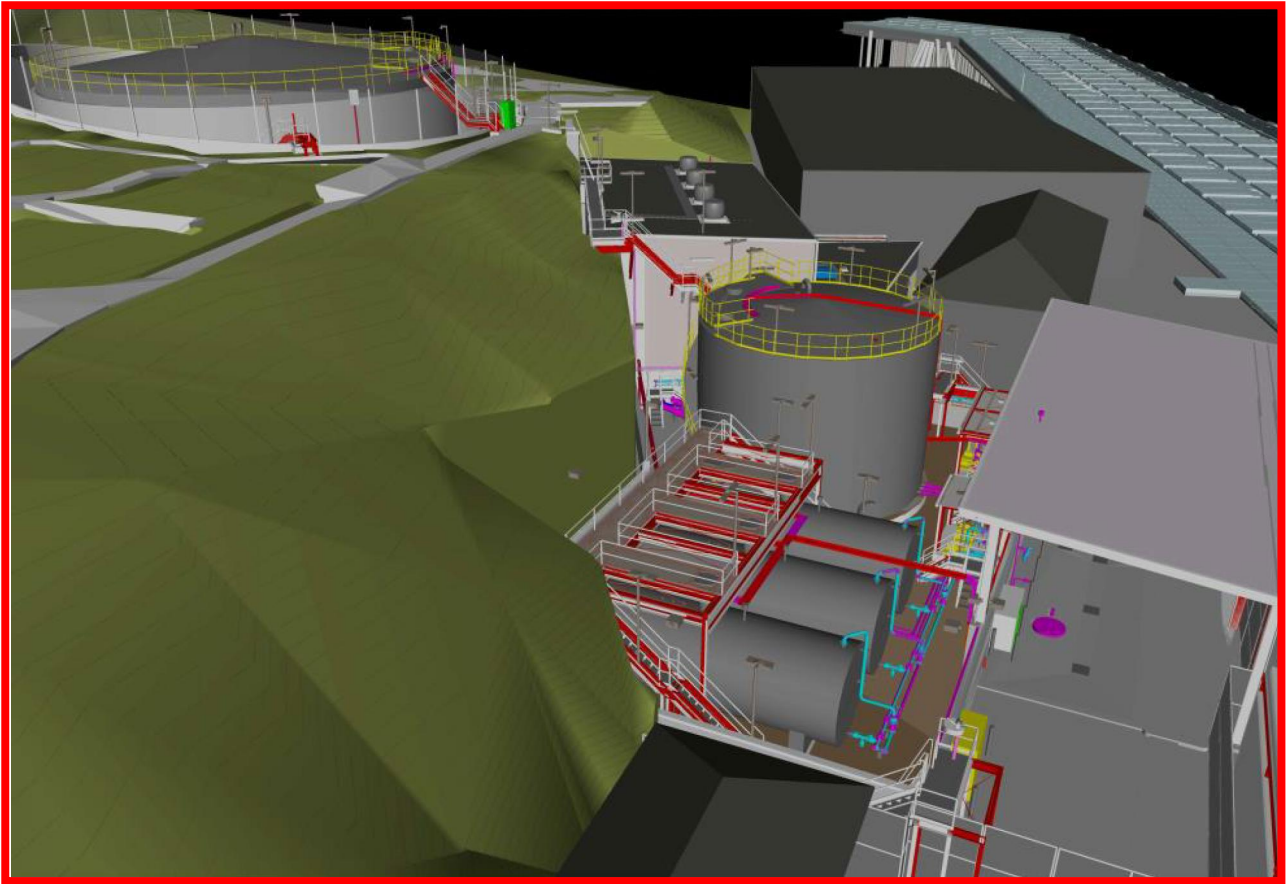

FUEL SERVICES: SCOPE OF WORKS SITE PLAN

LEGEND

●	NEW F-44 FUEL COPE POINT
●	NEW MDF FUEL COPE POINT
---	NEW FUEL SUPPLY PIPELINE (F-44)
---	NEW FUEL SUPPLY PIPELINE (MDF)
●	FPH, KNOLL TANK, FSF

- BT01** New 5.7ML Bulk Fuel Tank (MDF)
- FP01** New Fuel Pumphouse
- QT01** New 600kL Quarantine Tank (MDF)
- TP01** Gun Wharf Fuel Transfer Point for Fuel Lighter
- FT01** 2 New 90kL CEPS Fuel Tanks (MDF)
- FT02** New 90kL Dual Compartment Tank

FUEL INSTALLATION PHOTOMONTAGE

FUEL COMPOUND AERIAL VIEW LOOKING SOUTH

QUARANTINE TANK, CEPS TANKS & REFUELLING SHELTER

FUEL INSTALLATION PHOTOMONTAGE

SECTION THROUGH KNOLL TANK & FUEL PUMP HOUSE

SECTION THROUGH FUEL PUMP HOUSE