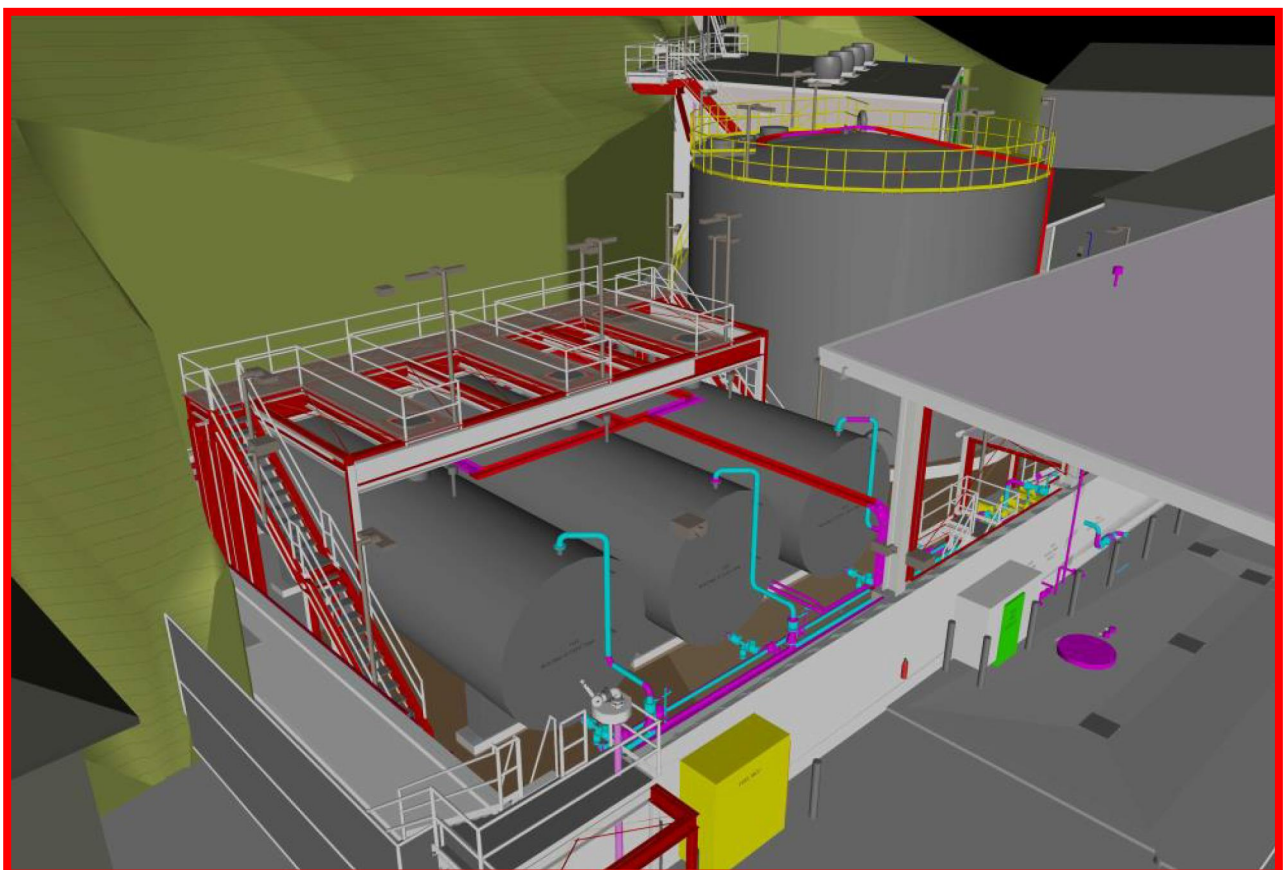

FUEL SERVICES: SCOPE OF WORKS SITE PLAN

LEGEND

●	NEW F-44 FUEL COPE POINT
●	NEW MDF FUEL COPE POINT
---	NEW FUEL SUPPLY PIPELINE (F-44)
---	NEW FUEL SUPPLY PIPELINE (MDF)
●	FPH, KNOLL TANK, FSF

- BT01** New 5.7ML Bulk Fuel Tank (MDF)
- FP01** New Fuel Pumphouse
- QT01** New 600kL Quarantine Tank (MDF)
- TP01** Gun Wharf Fuel Transfer Point for Fuel Lighter
- FT01** 2 New 90kL CEPS Fuel Tanks (MDF)
- FT02** New 90kL Dual Compartment Tank

FUEL INSTALLATION PHOTOMONTAGE

FUEL COMPOUND AERIAL VIEW LOOKING SOUTH

QUARANTINE TANK, CEPS TANKS & REFUELLING SHELTER

FUEL INSTALLATION PHOTOMONTAGE

SECTION THROUGH KNOLL TANK & FUEL PUMP HOUSE

SECTION THROUGH FUEL PUMP HOUSE