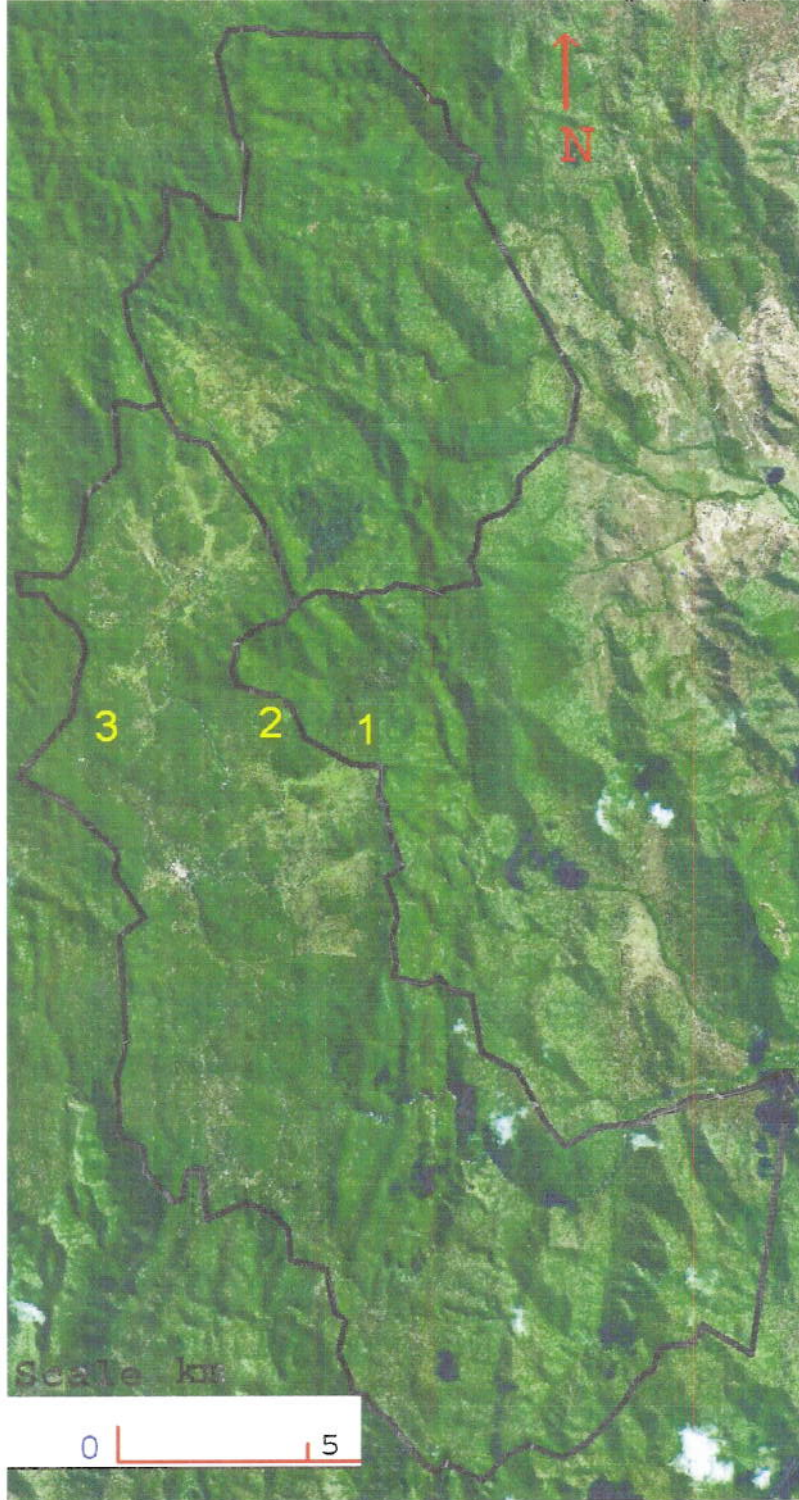

REGROWTH AREAS MARKED ON BURWOOD DURING  
2009. [3.7% of the 10% clear.]

BURNWOOD 2005 IMAGE

[ GREEN = WOODY VEGET. ]  
90%

[ LIGHT GREEN = GRASS & WOODY VEG. ]  
10%

# Figure 12.1: Capricorn-Dawson Regional Ecosystem Status

**Figure 12.1: Nebo-Broadsound Regional Ecosystem Status**