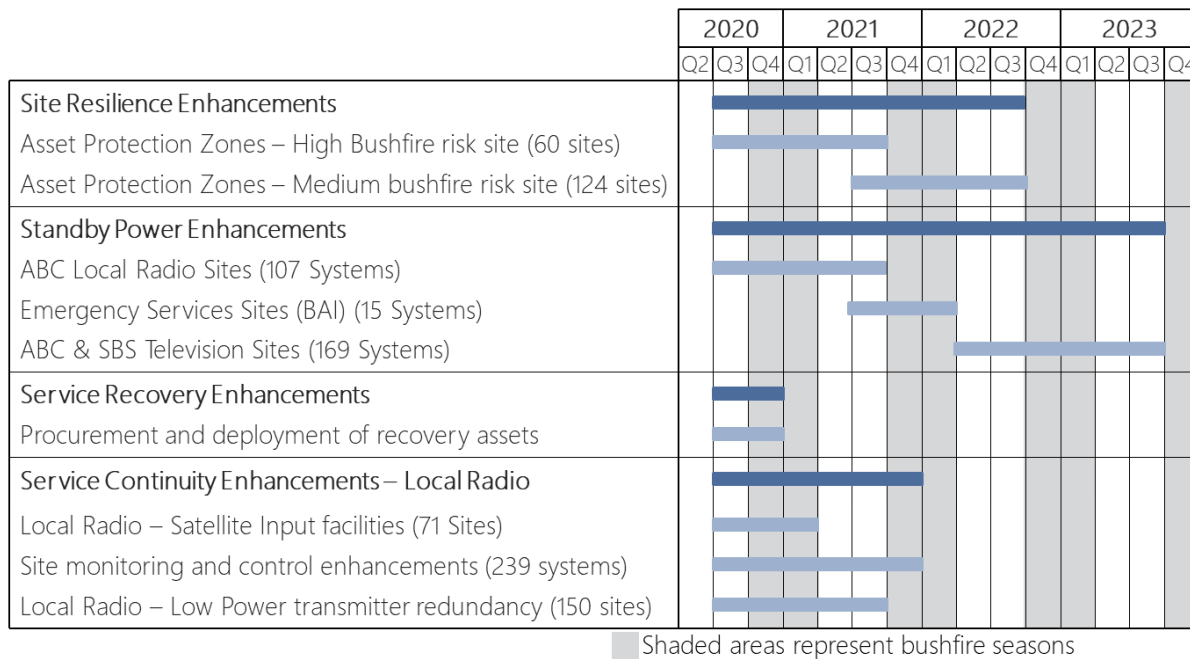

BAI Communications proposed in our April submissions an implementation roadmap setting out the sequencing of each of the four elements of our broadcast transmission site resilience proposal:

I trust this information is of interest to the committee.

Yours sincerely

Peter Lambourne
CEO