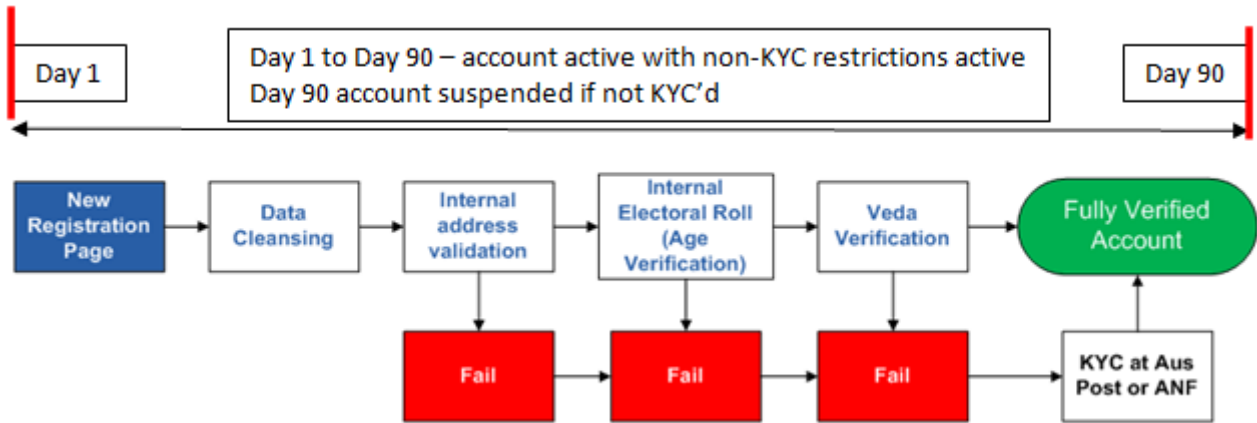

APPENDIX 1 – Opening a Betfair Account

For Appendices 2 and 3, please contact the secretariat on 02 6277 3515 or via email community.affairs.sen@aph.gov.au