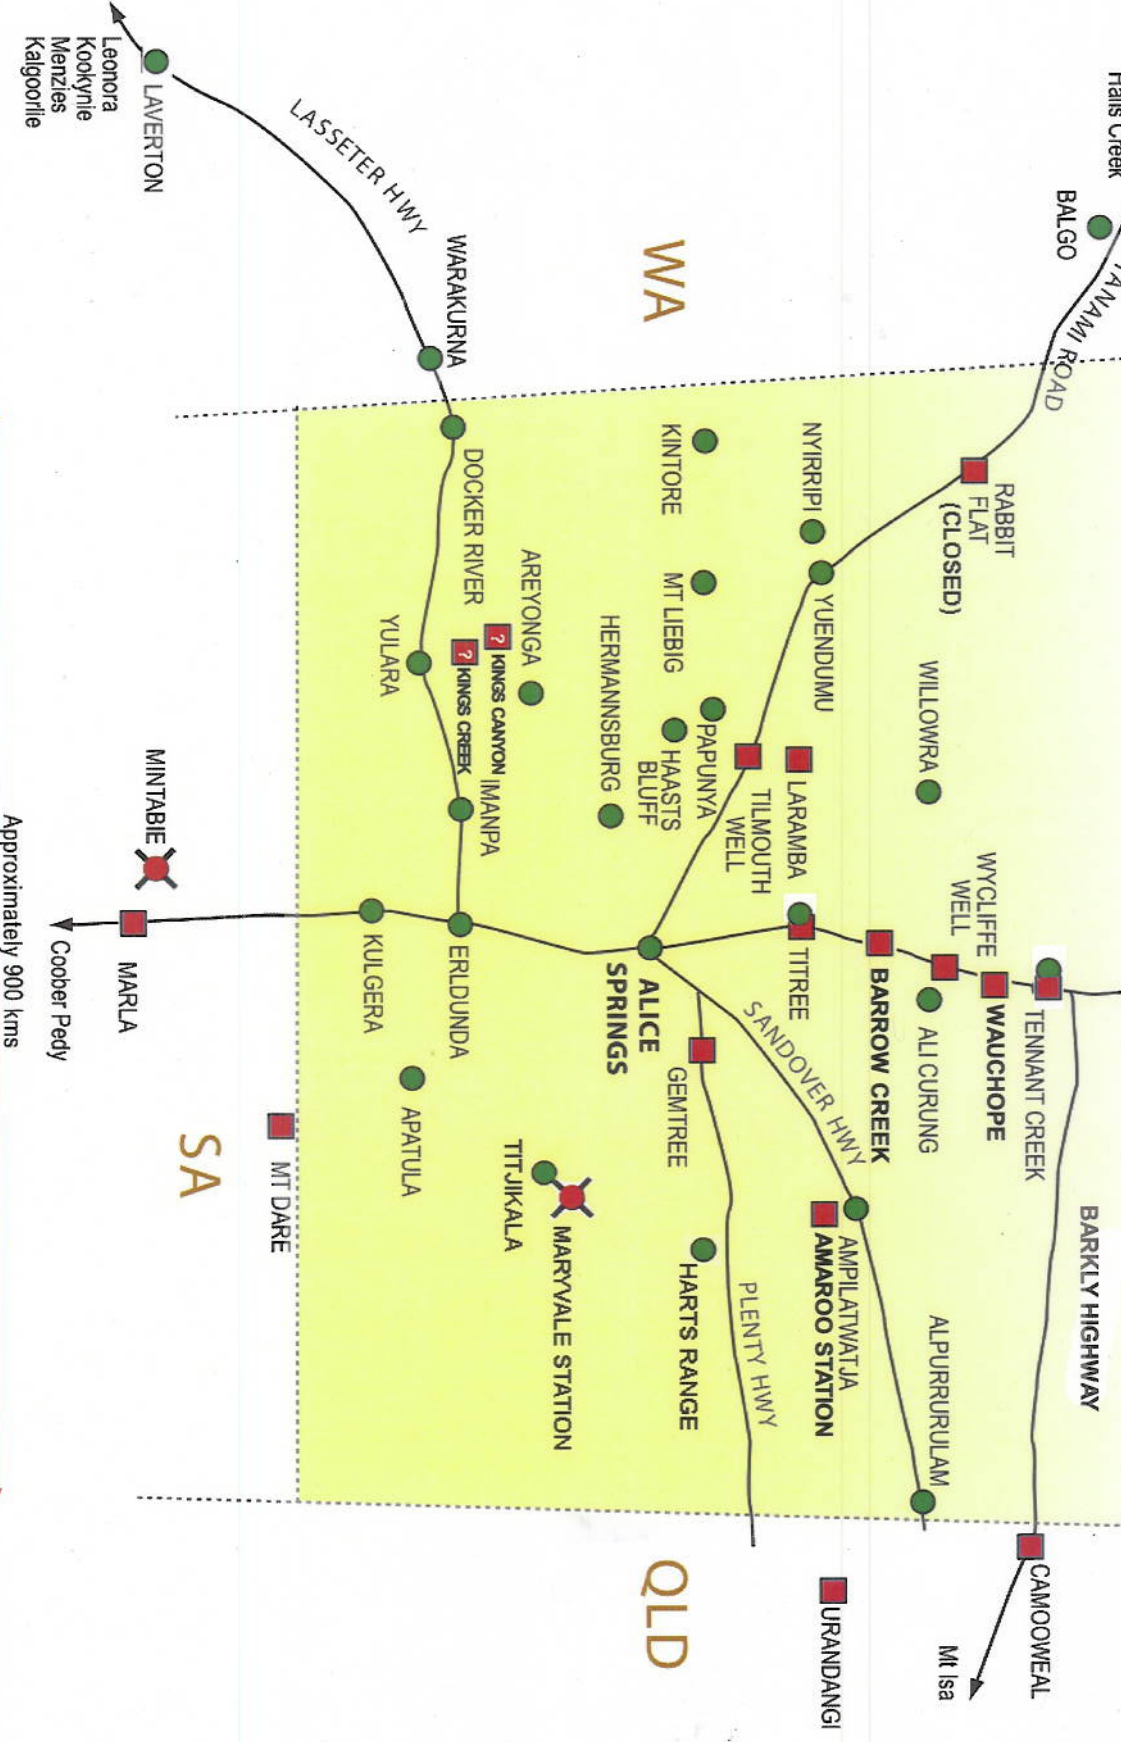

Distribution of Opal in Central Australia

- Standard Unleaded
- Opal
- ✘ Trouble with Premium

Approximately 900 kms