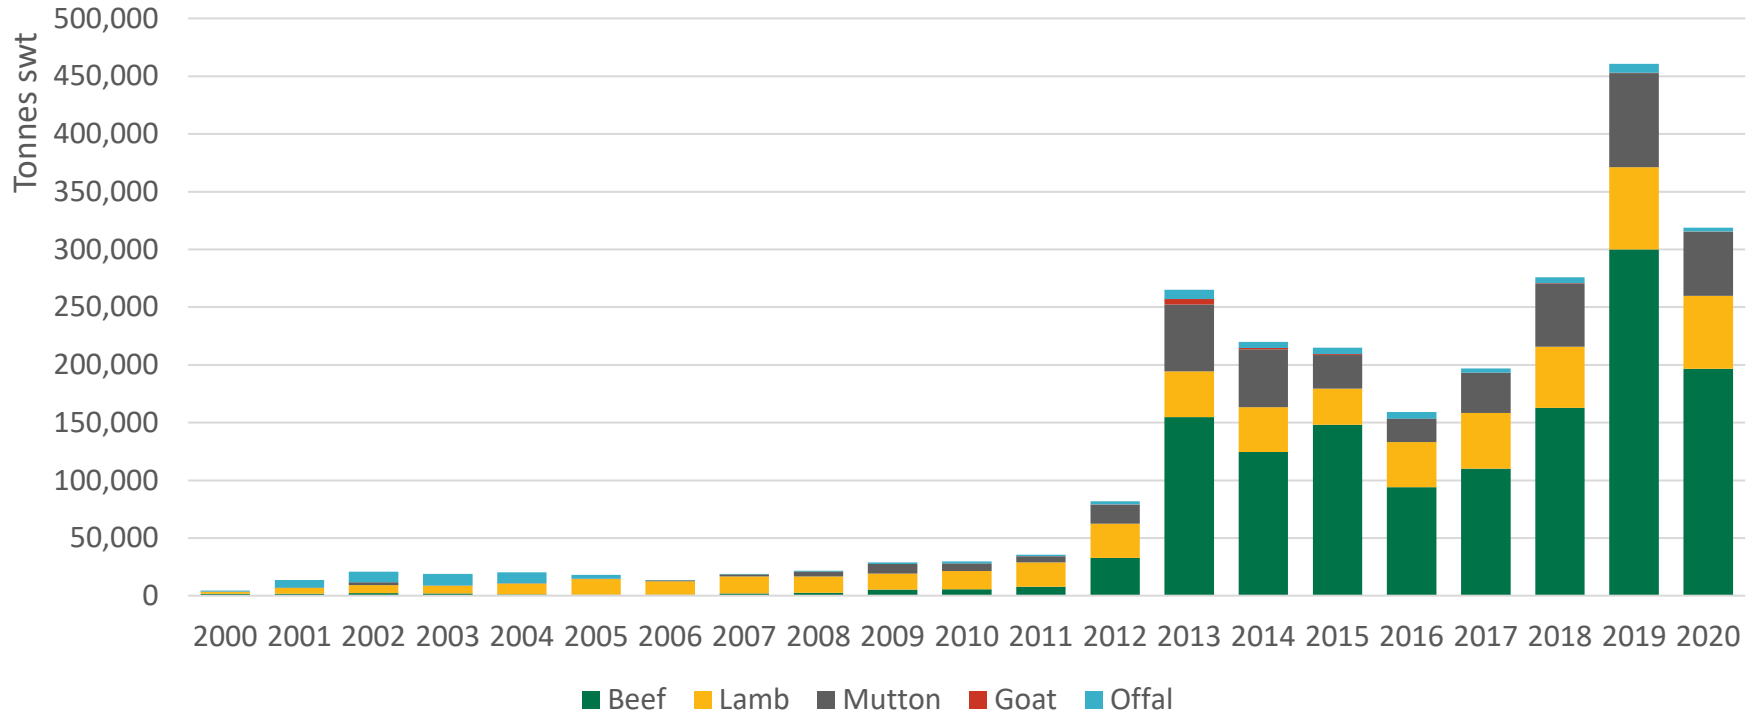

Australian red meat export volume to China

Source: DAWE

Australian red meat export value to China

Source: IHS

Australian red meat export volume to Hong Kong

Source: DAWE

Australian red meat export value to Hong Kong