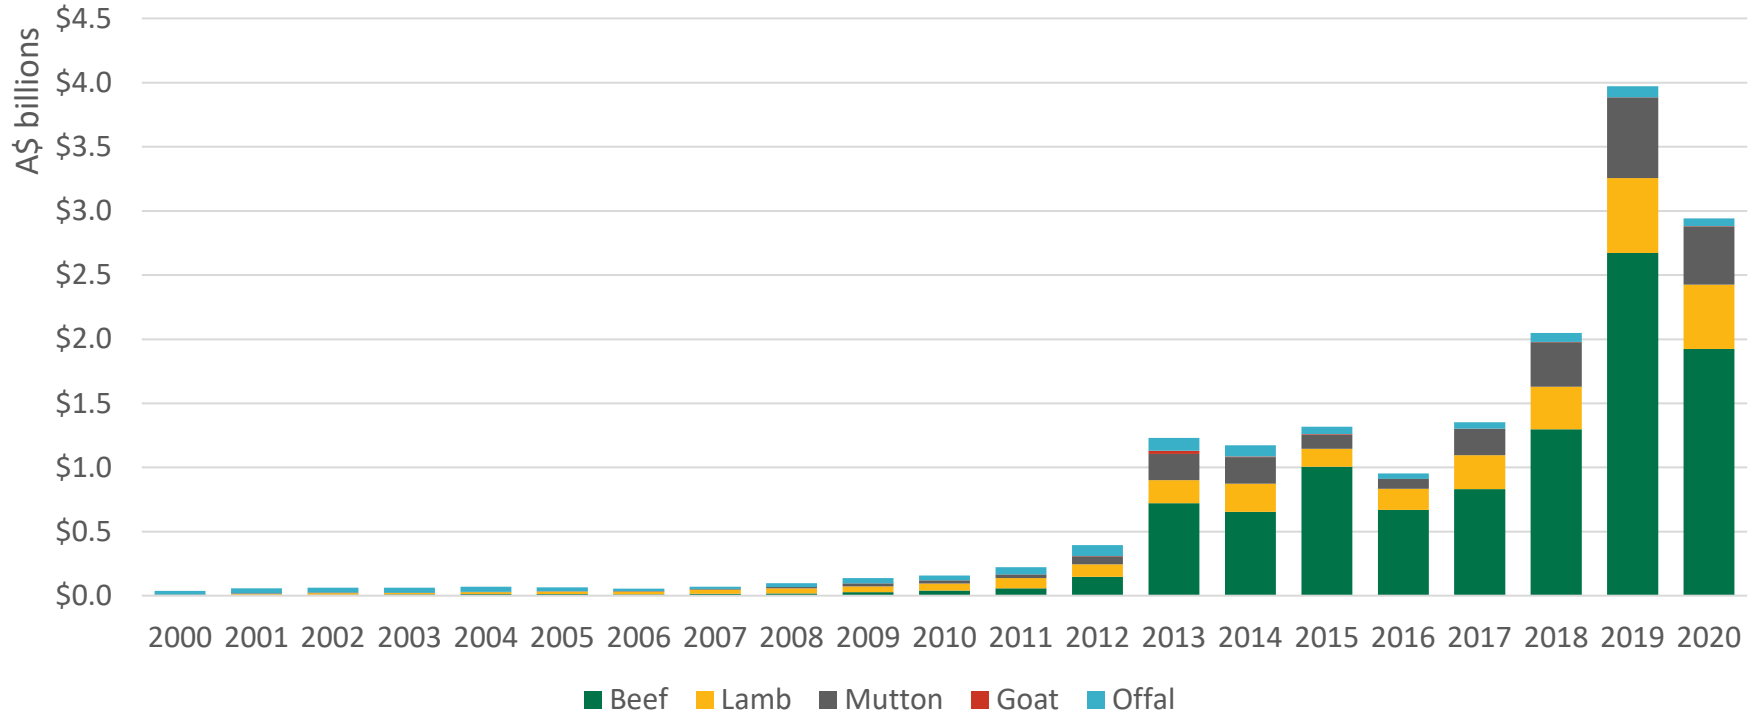

Australian red meat export volume to China

Source: DAWE

Australian red meat export value to China

Source: IHS

Australian red meat export volume to Hong Kong

Source: DAWE

Australian red meat export value to Hong Kong