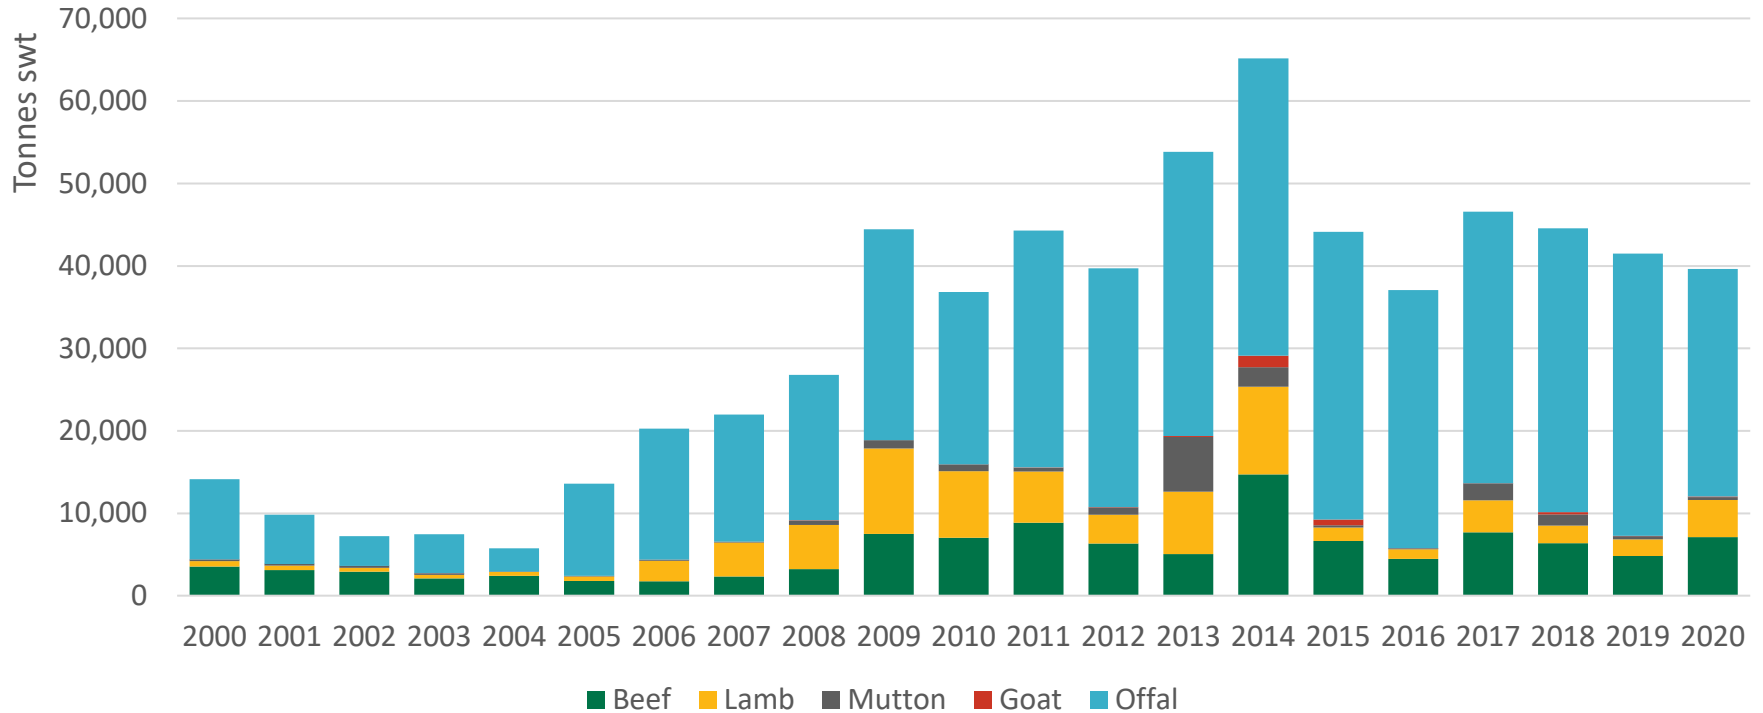

Australian red meat export volume to China

Source: DAWE

Australian red meat export value to China

Source: IHS

Australian red meat export volume to Hong Kong

Source: DAWE

Australian red meat export value to Hong Kong