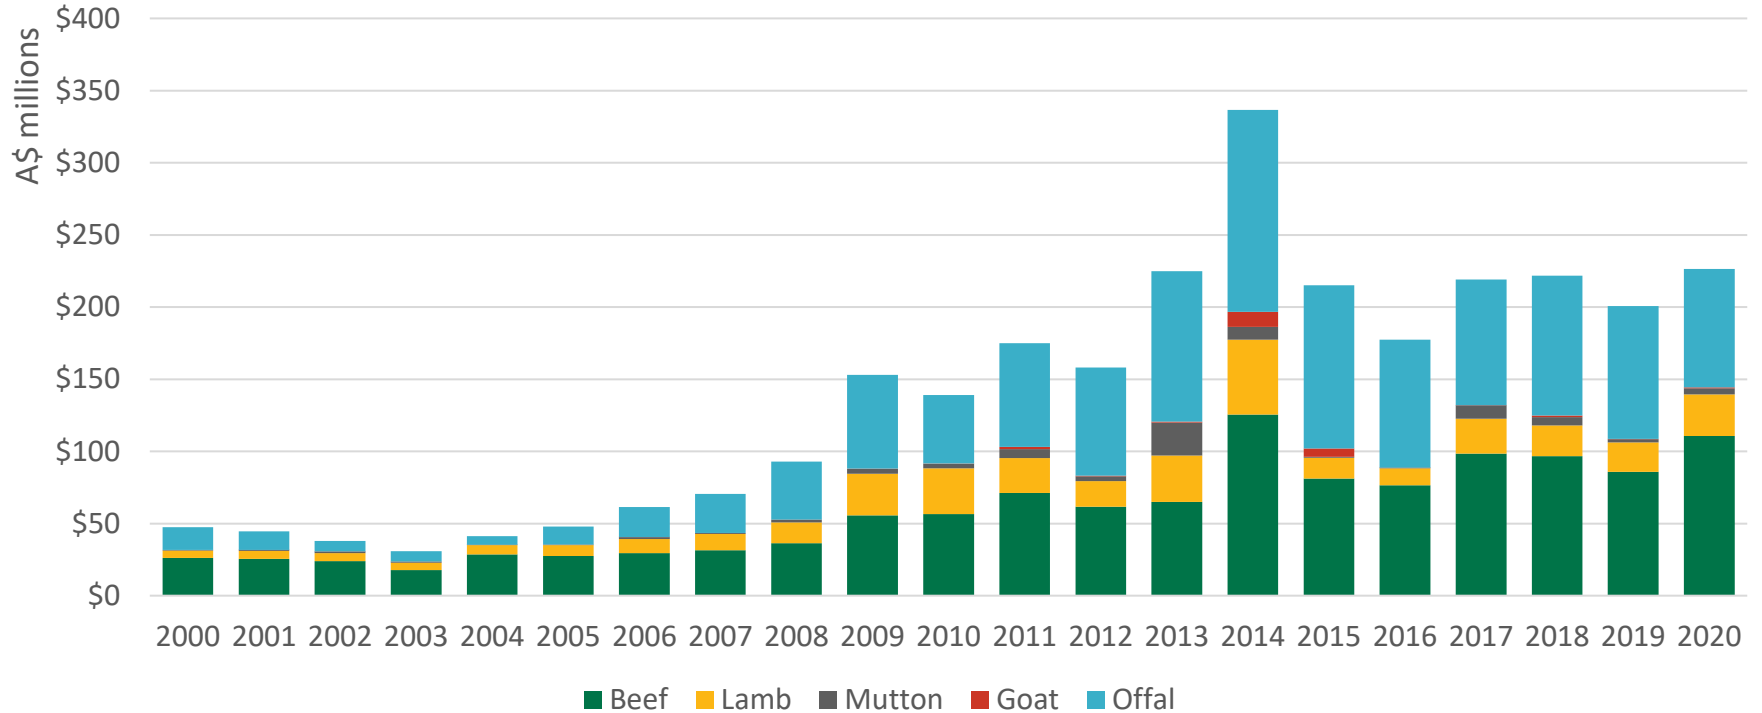

Australian red meat export volume to China

Source: DAWE

Australian red meat export value to China

Source: IHS

Australian red meat export volume to Hong Kong

Source: DAWE

Australian red meat export value to Hong Kong