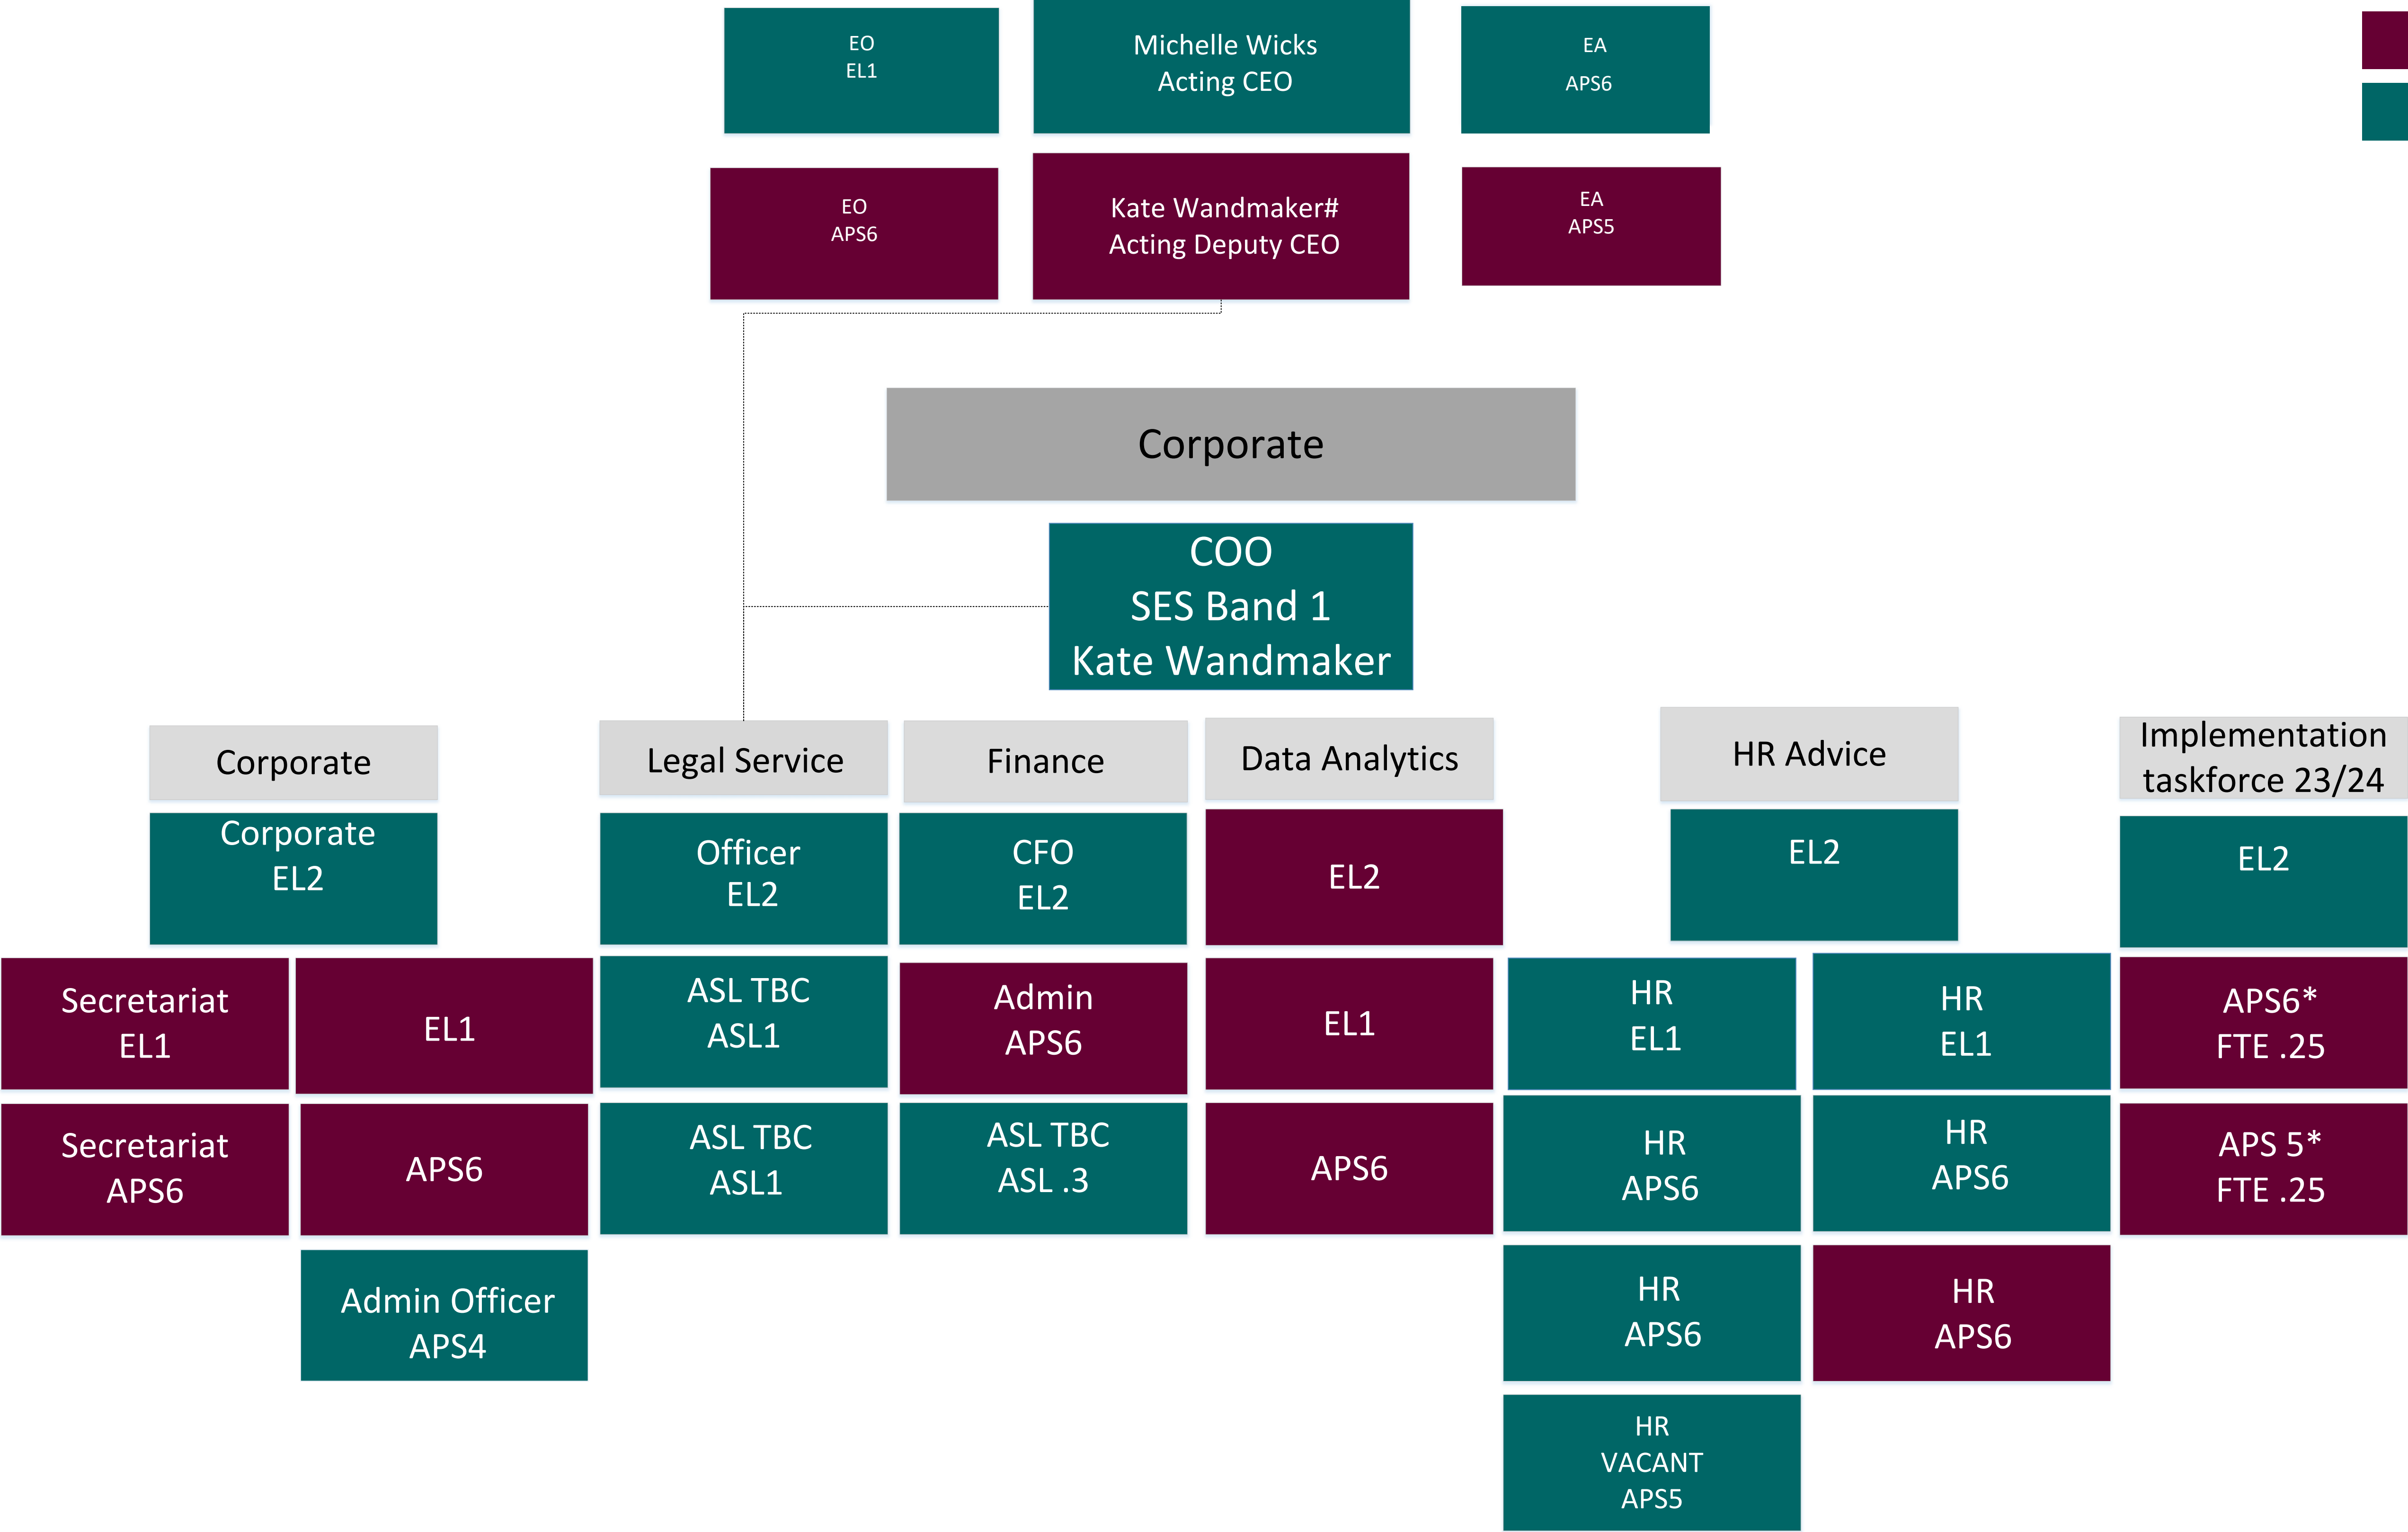

Parliamentary Workplace Support Service

Key

- New Position
- Current Position

Parliamentary Workplace Support Service

Key

- New Position
- Current Position

Program Delivery

Case Coordination

WHS

Learning and Development