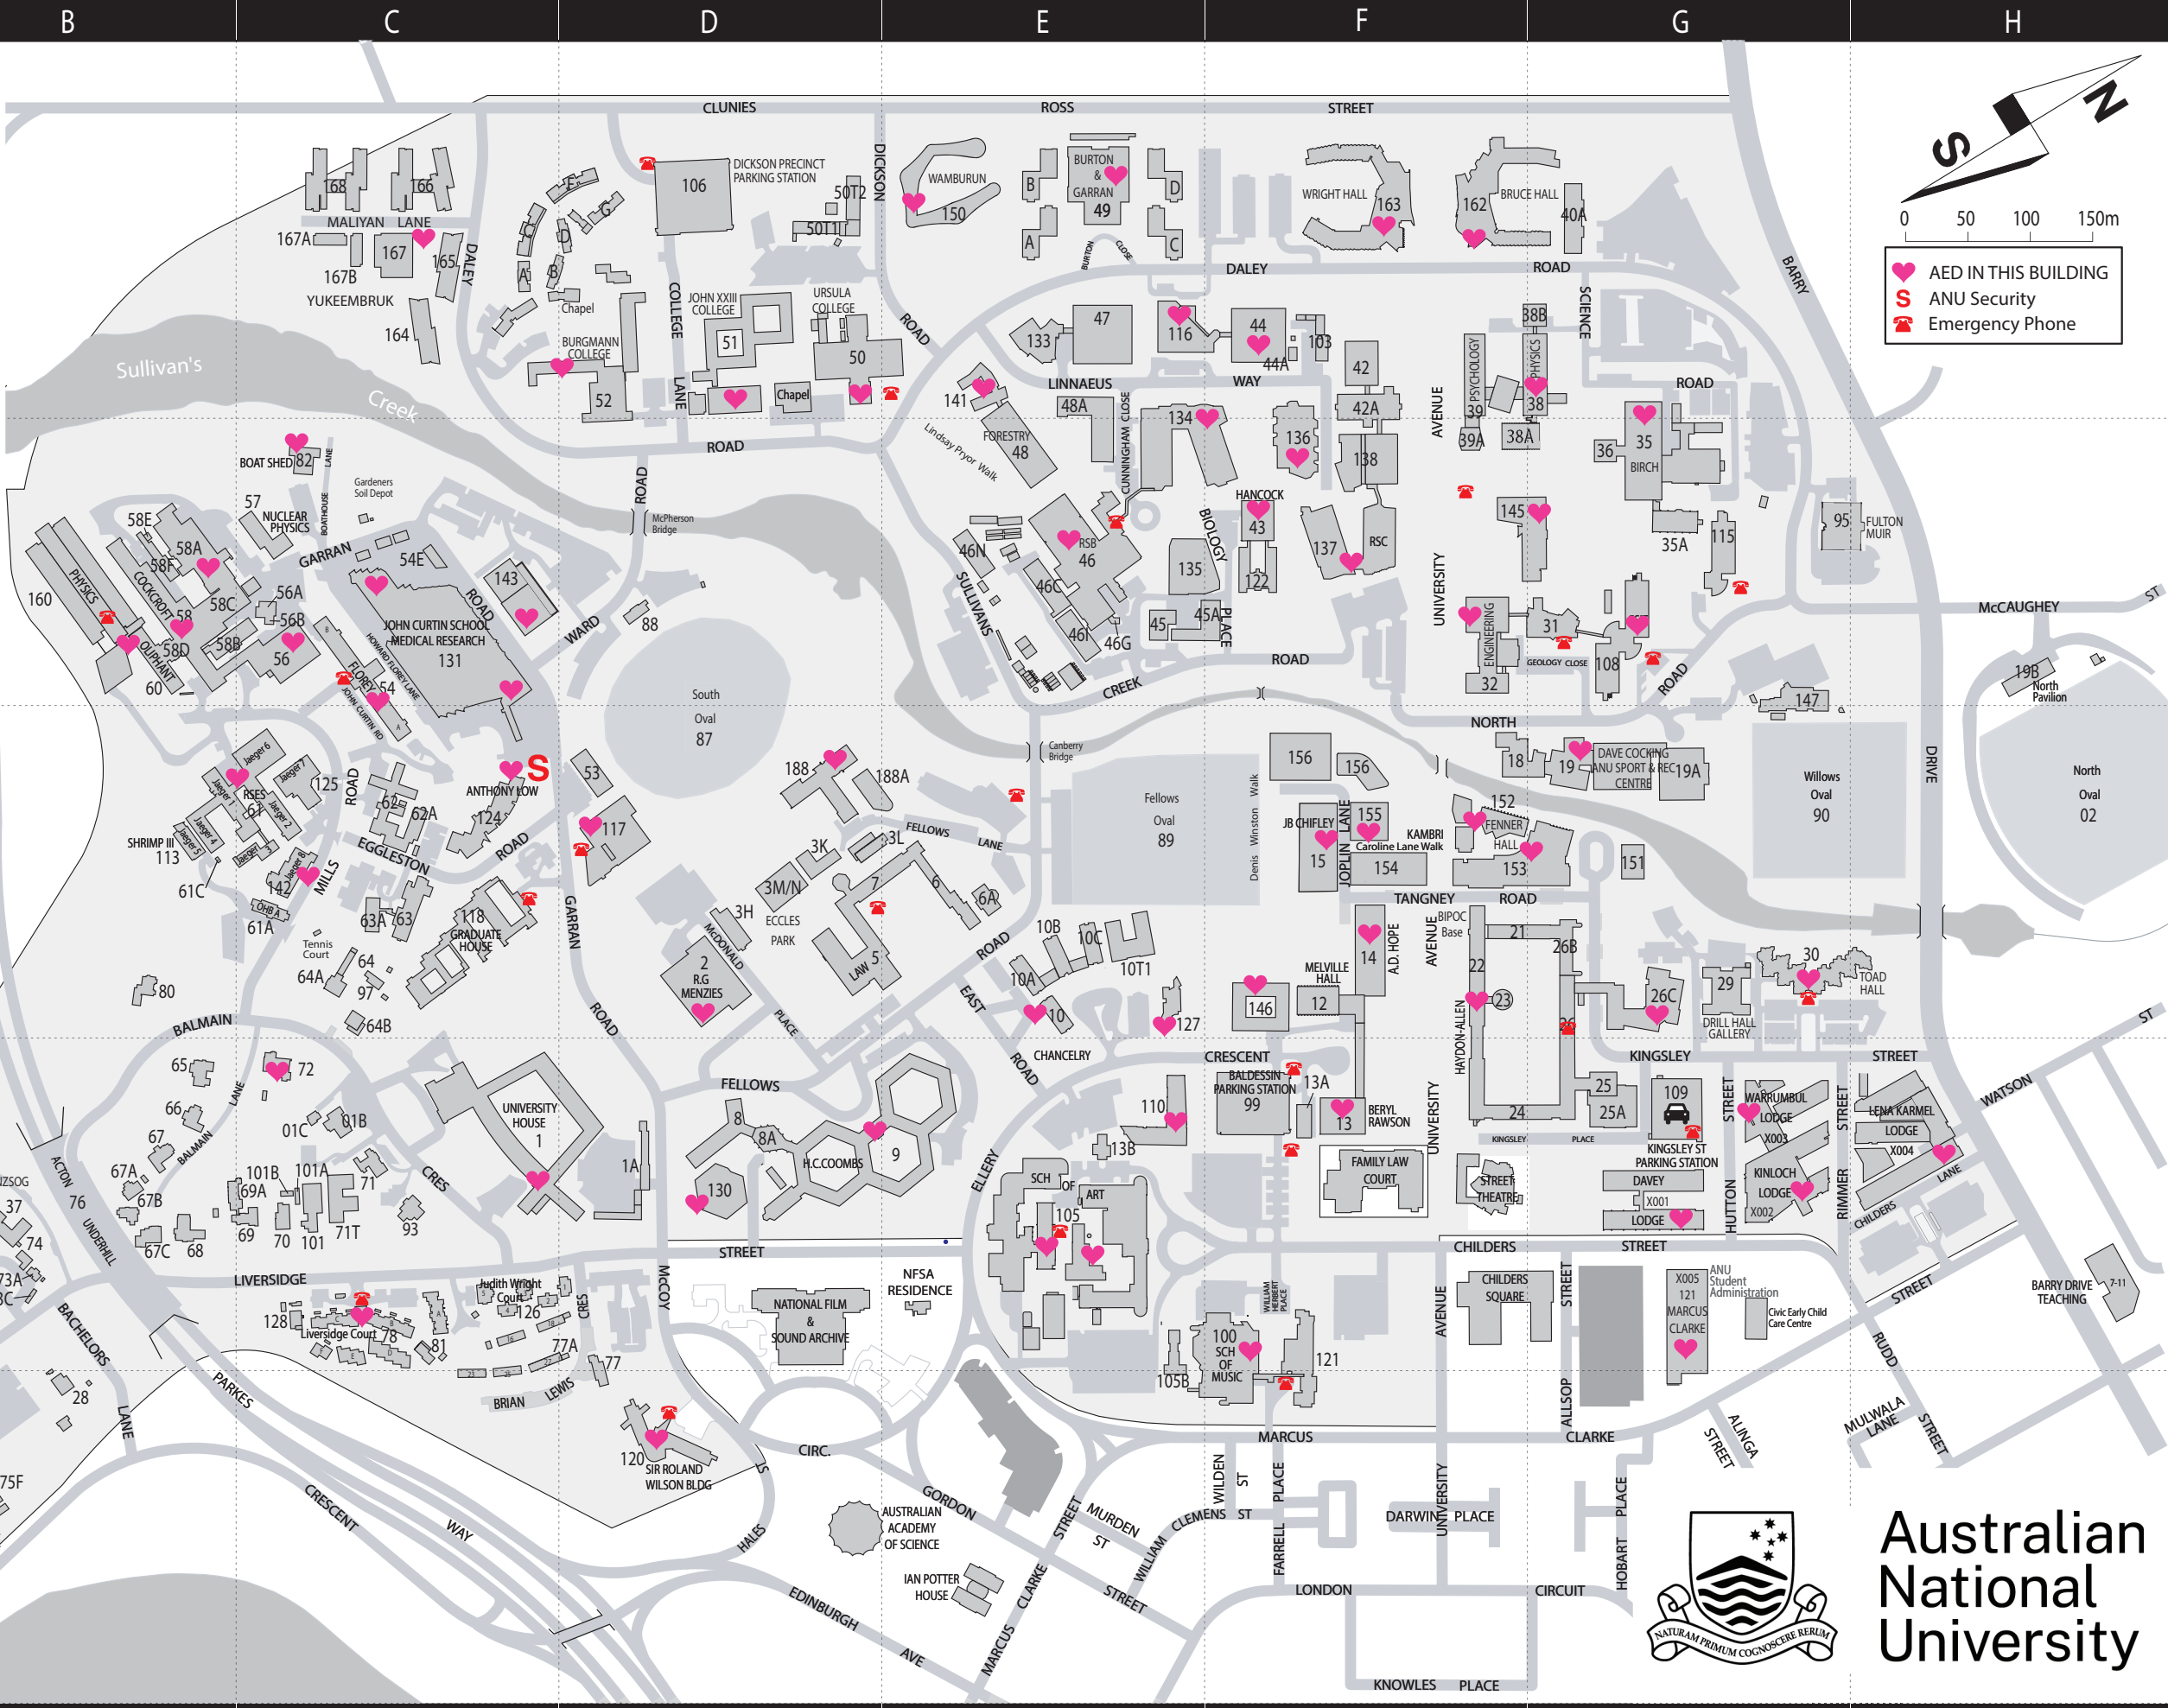

LOOK FOR THIS SIGN

- ♥ AED IN THIS BUILDING
- S ANU Security
- ☎ Emergency Phone

Australian National University