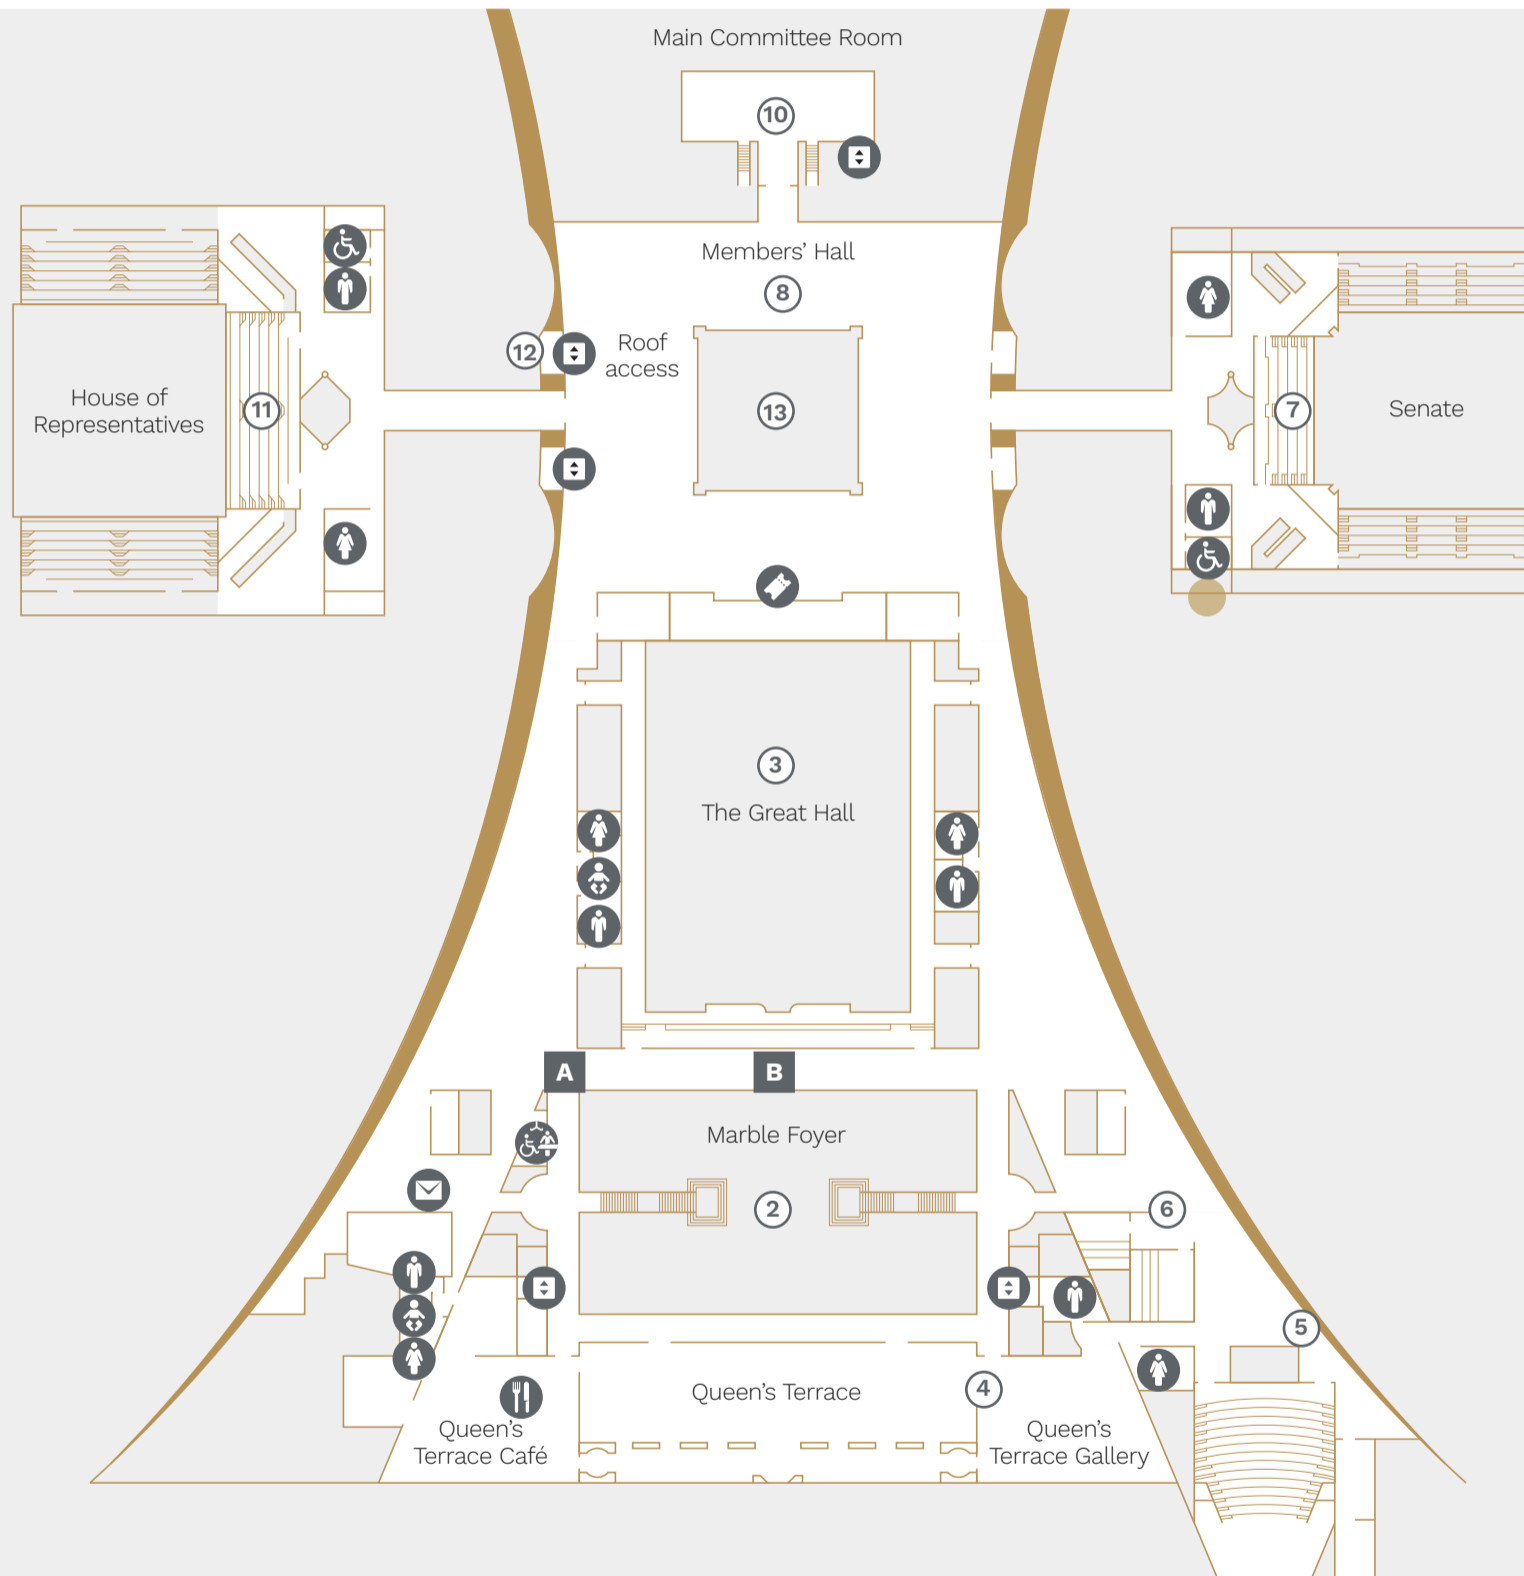

## Ground Floor

Download this map

## First Floor

### Key Locations

- |                                       |                            |
|---------------------------------------|----------------------------|
| ① Forecourt and The Great Verandah    | ⑩ Main Committee Room      |
| ② The Marble Foyer                    | ⑪ House of Representatives |
| ③ The Great Hall                      | ⑫ Roof                     |
| ④ Queen's Terrace Gallery and Terrace | ⑬ The Flag Mast            |
| ⑤ Official Gifts to Parliament        |                            |
| ⑥ Open House Documentary              |                            |
| ⑦ Senate                              |                            |
| ⑧ Members' Hall                       |                            |

### Amenities

- Adult change room
- Baby change room
- Queen's Terrace Café
- Ticket office (sitting times only)
- Concierge desk
- Information desk
- Lift
- Post office
- Public phone
- The Parliament Shop
- Toilets