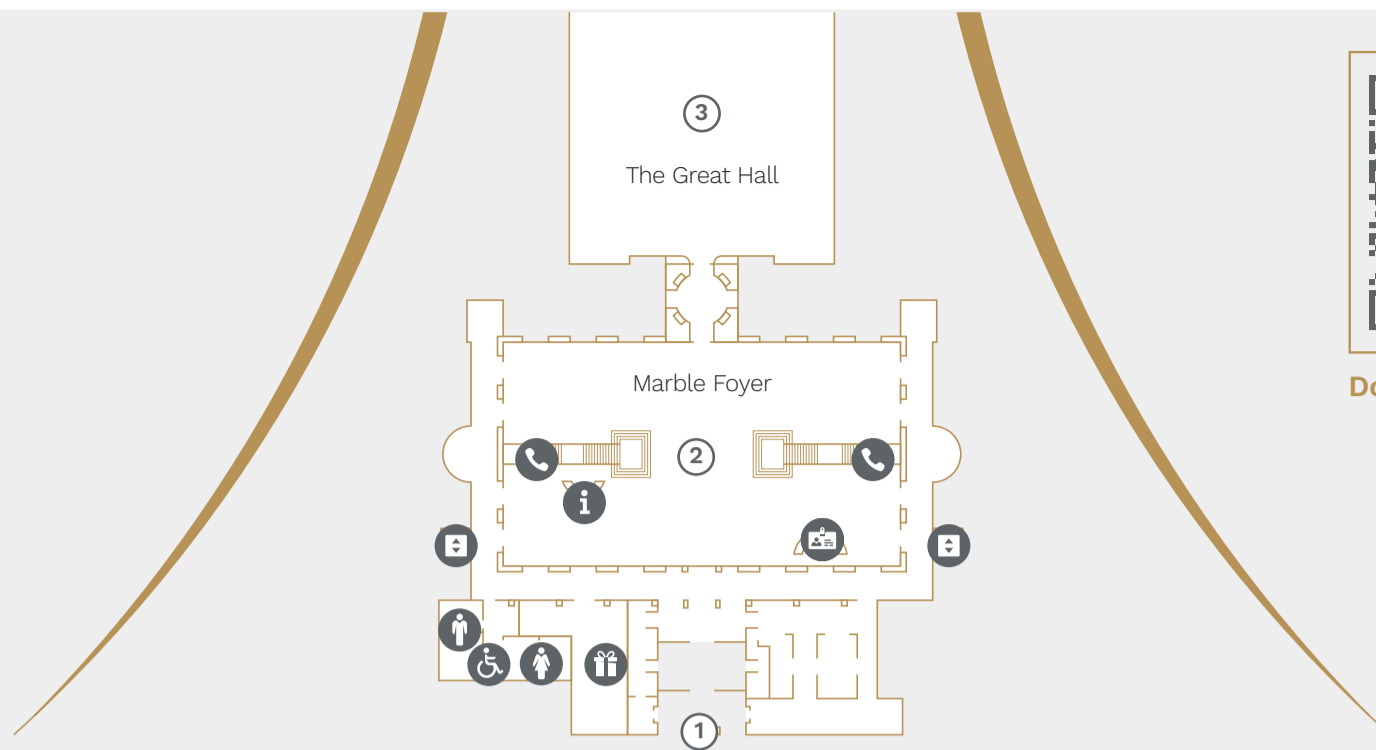

## Ground Floor

Download this map

## First Floor

### Key Locations

- |                                       |                            |
|---------------------------------------|----------------------------|
| ① Forecourt and The Great Verandah    | ⑩ Main Committee Room      |
| ② The Marble Foyer                    | ⑪ House of Representatives |
| ③ The Great Hall                      | ⑫ Roof                     |
| ④ Queen's Terrace Gallery and Terrace | ⑬ The Flag Mast            |
| ⑤ Official Gifts to Parliament        |                            |
| ⑥ Open House Documentary              |                            |
| ⑦ Senate                              |                            |
| ⑧ Members' Hall                       |                            |