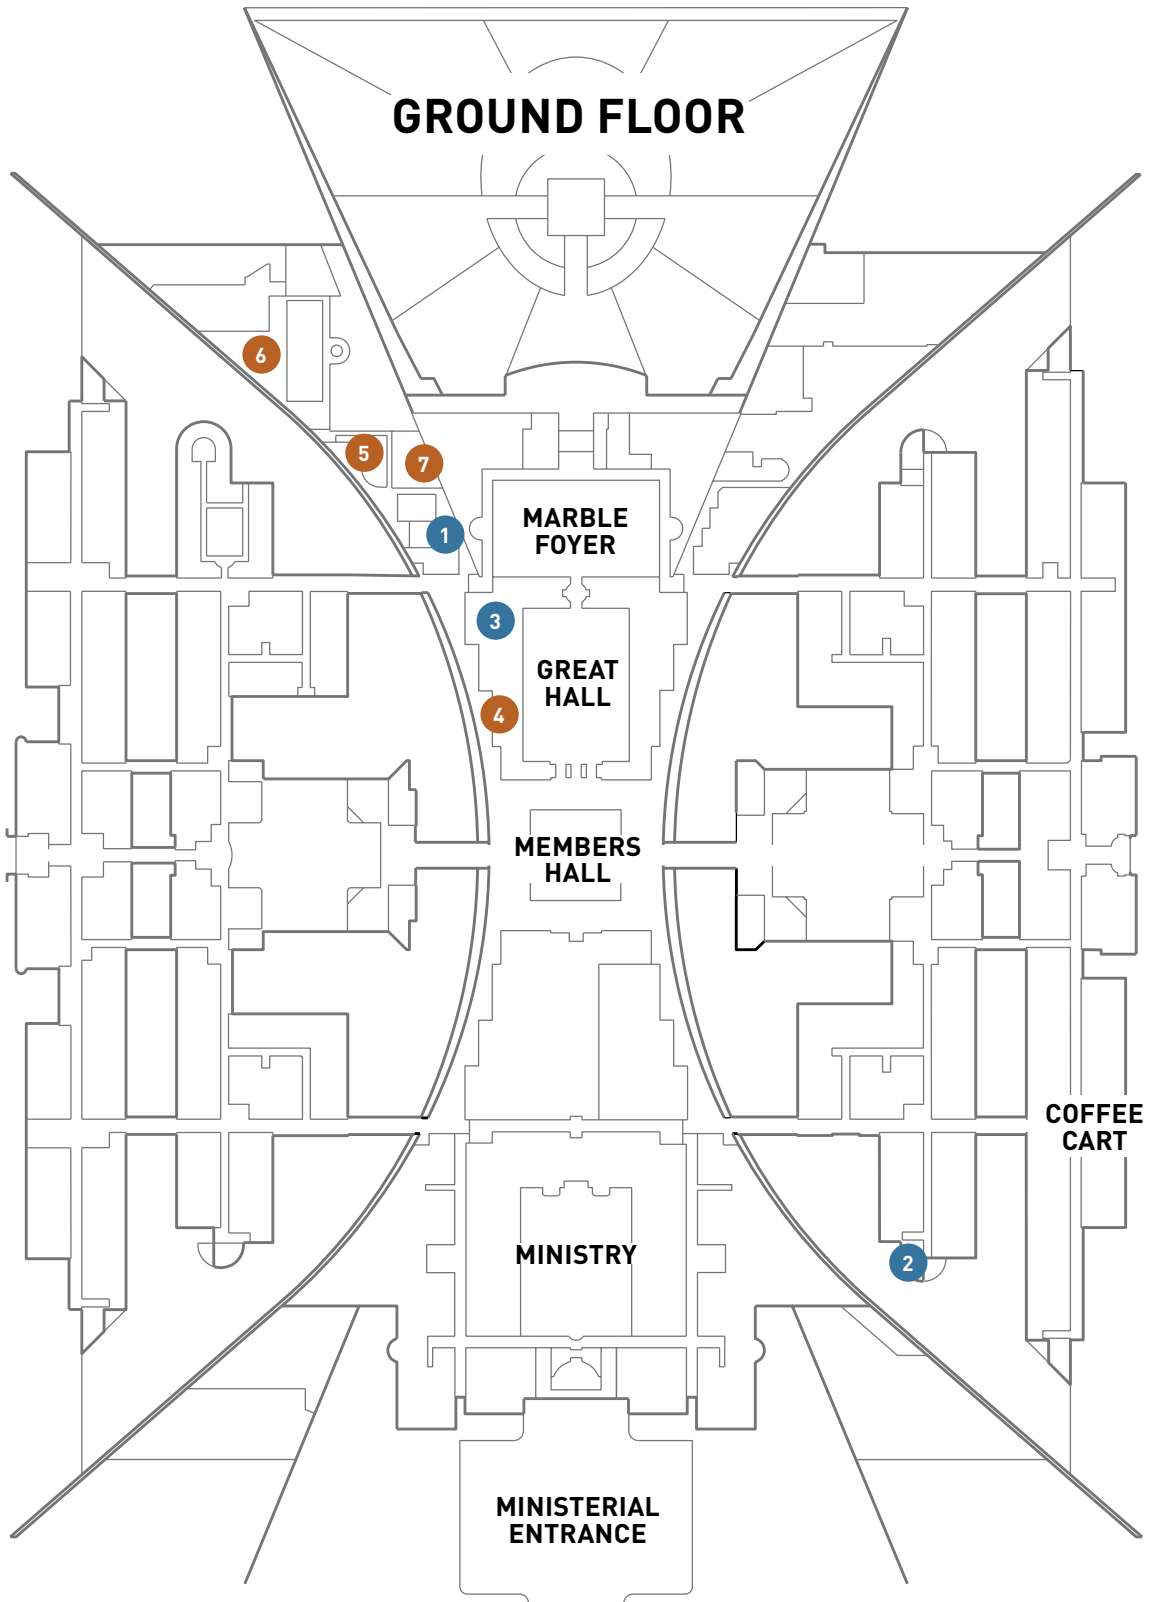

# GROUND FLOOR

## PERSONAL CARE

- 1 Vending machine (HRC corridor)
- 2 Vending machine (RG-117 Lunch room)
- 3 Aussies

# SECOND FLOOR

---

## PERSONAL CARE

- 1 Vending machine (next to Coffee Hub)