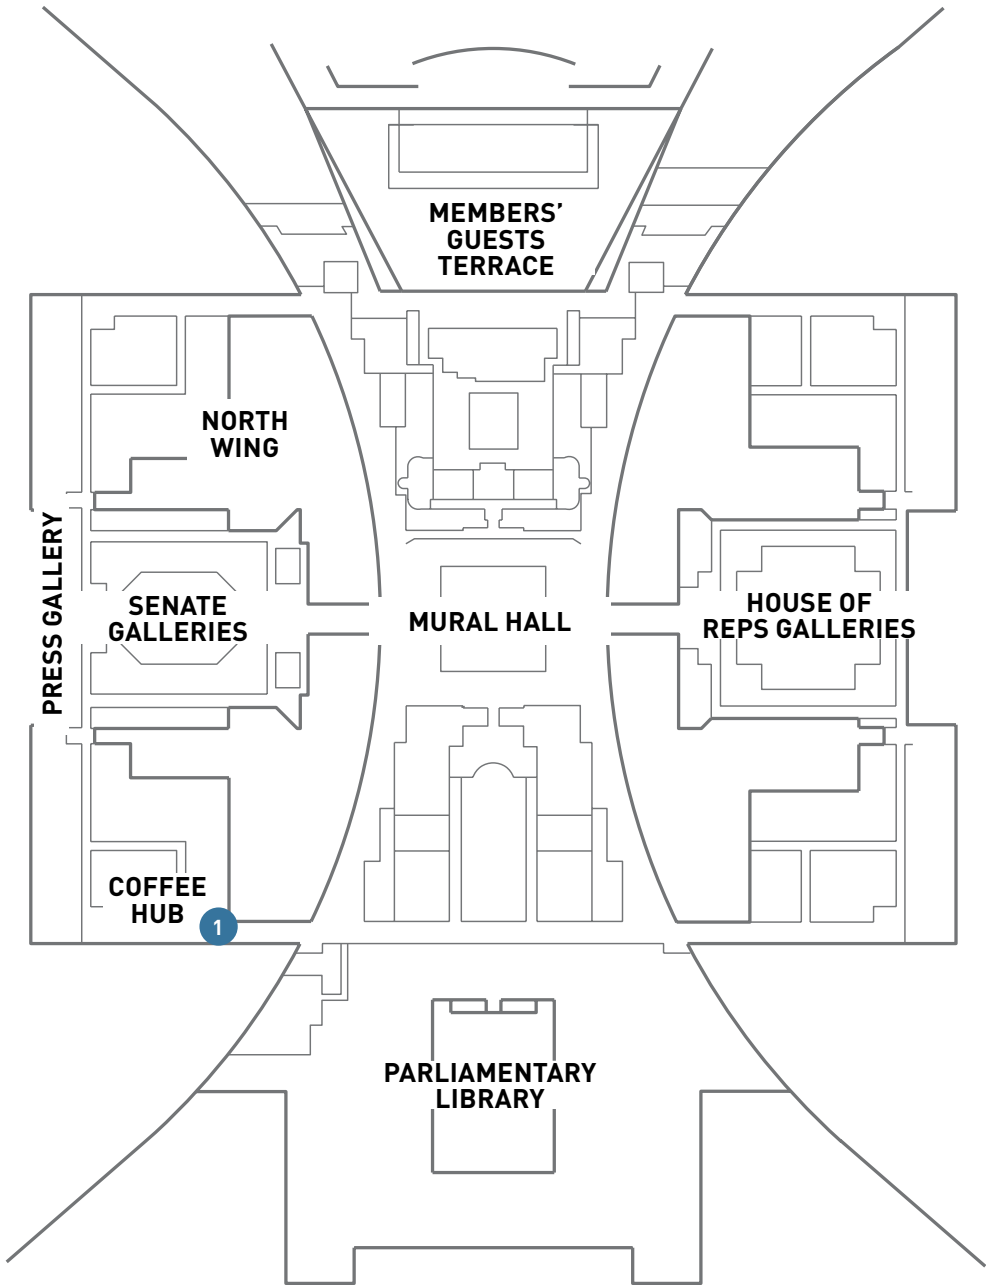

SECOND FLOOR

PERSONAL CARE

- 1 Vending machine (next to Coffee Hub)