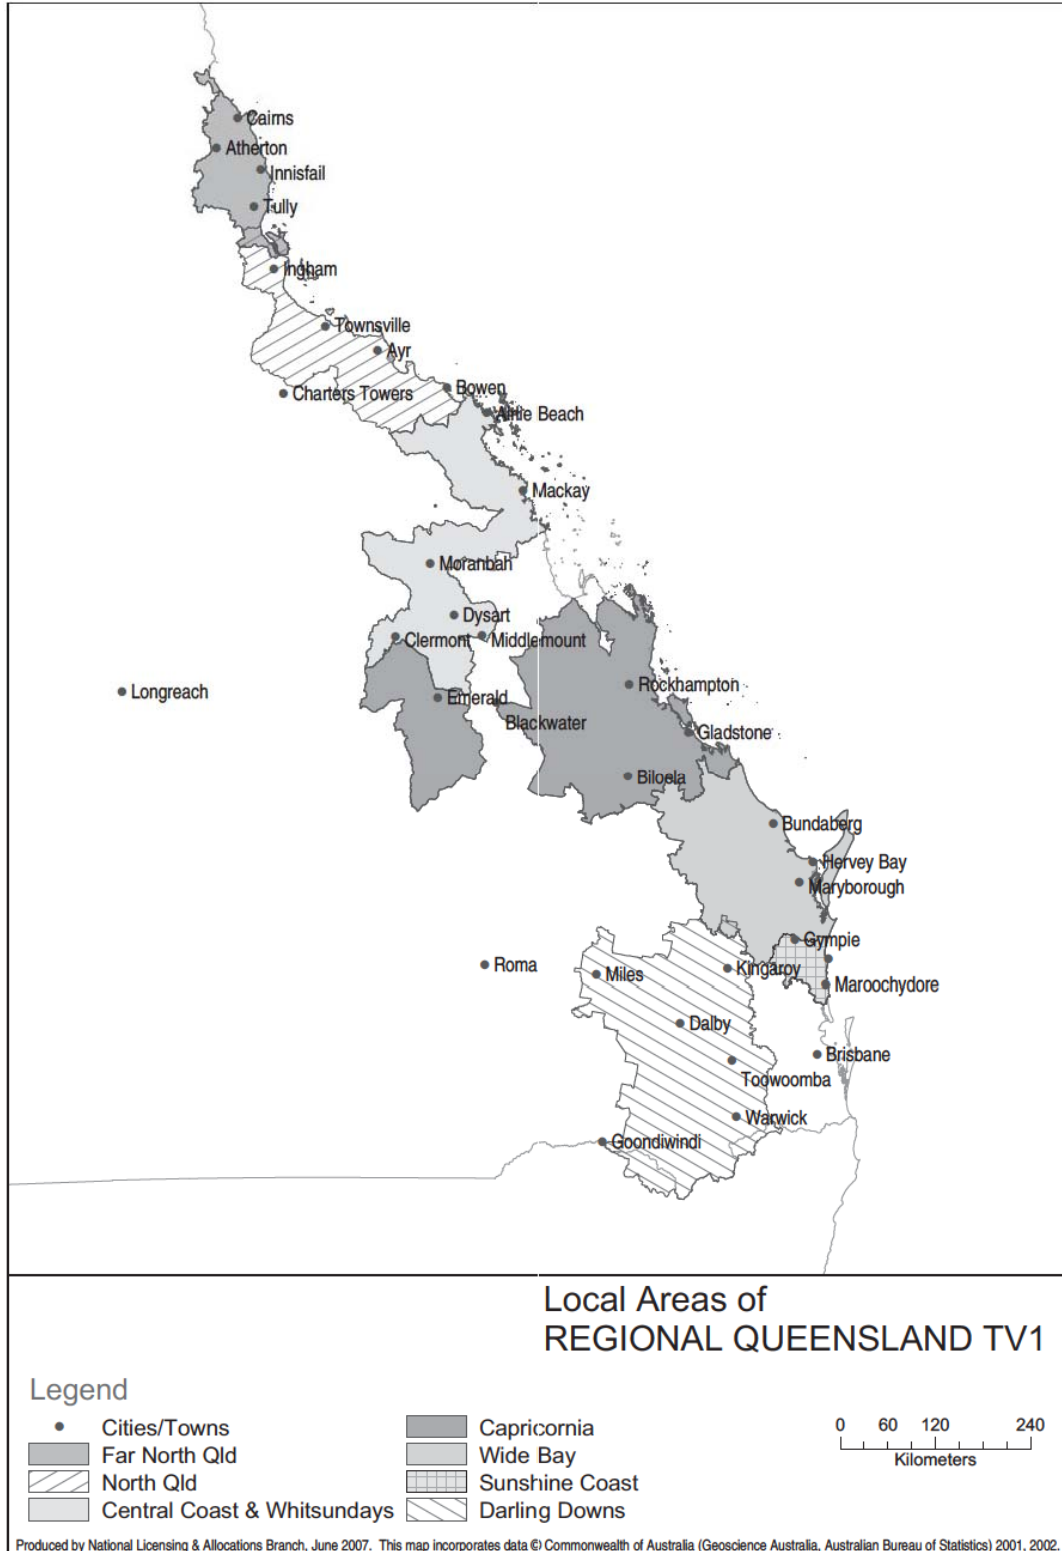

ACMA local area maps