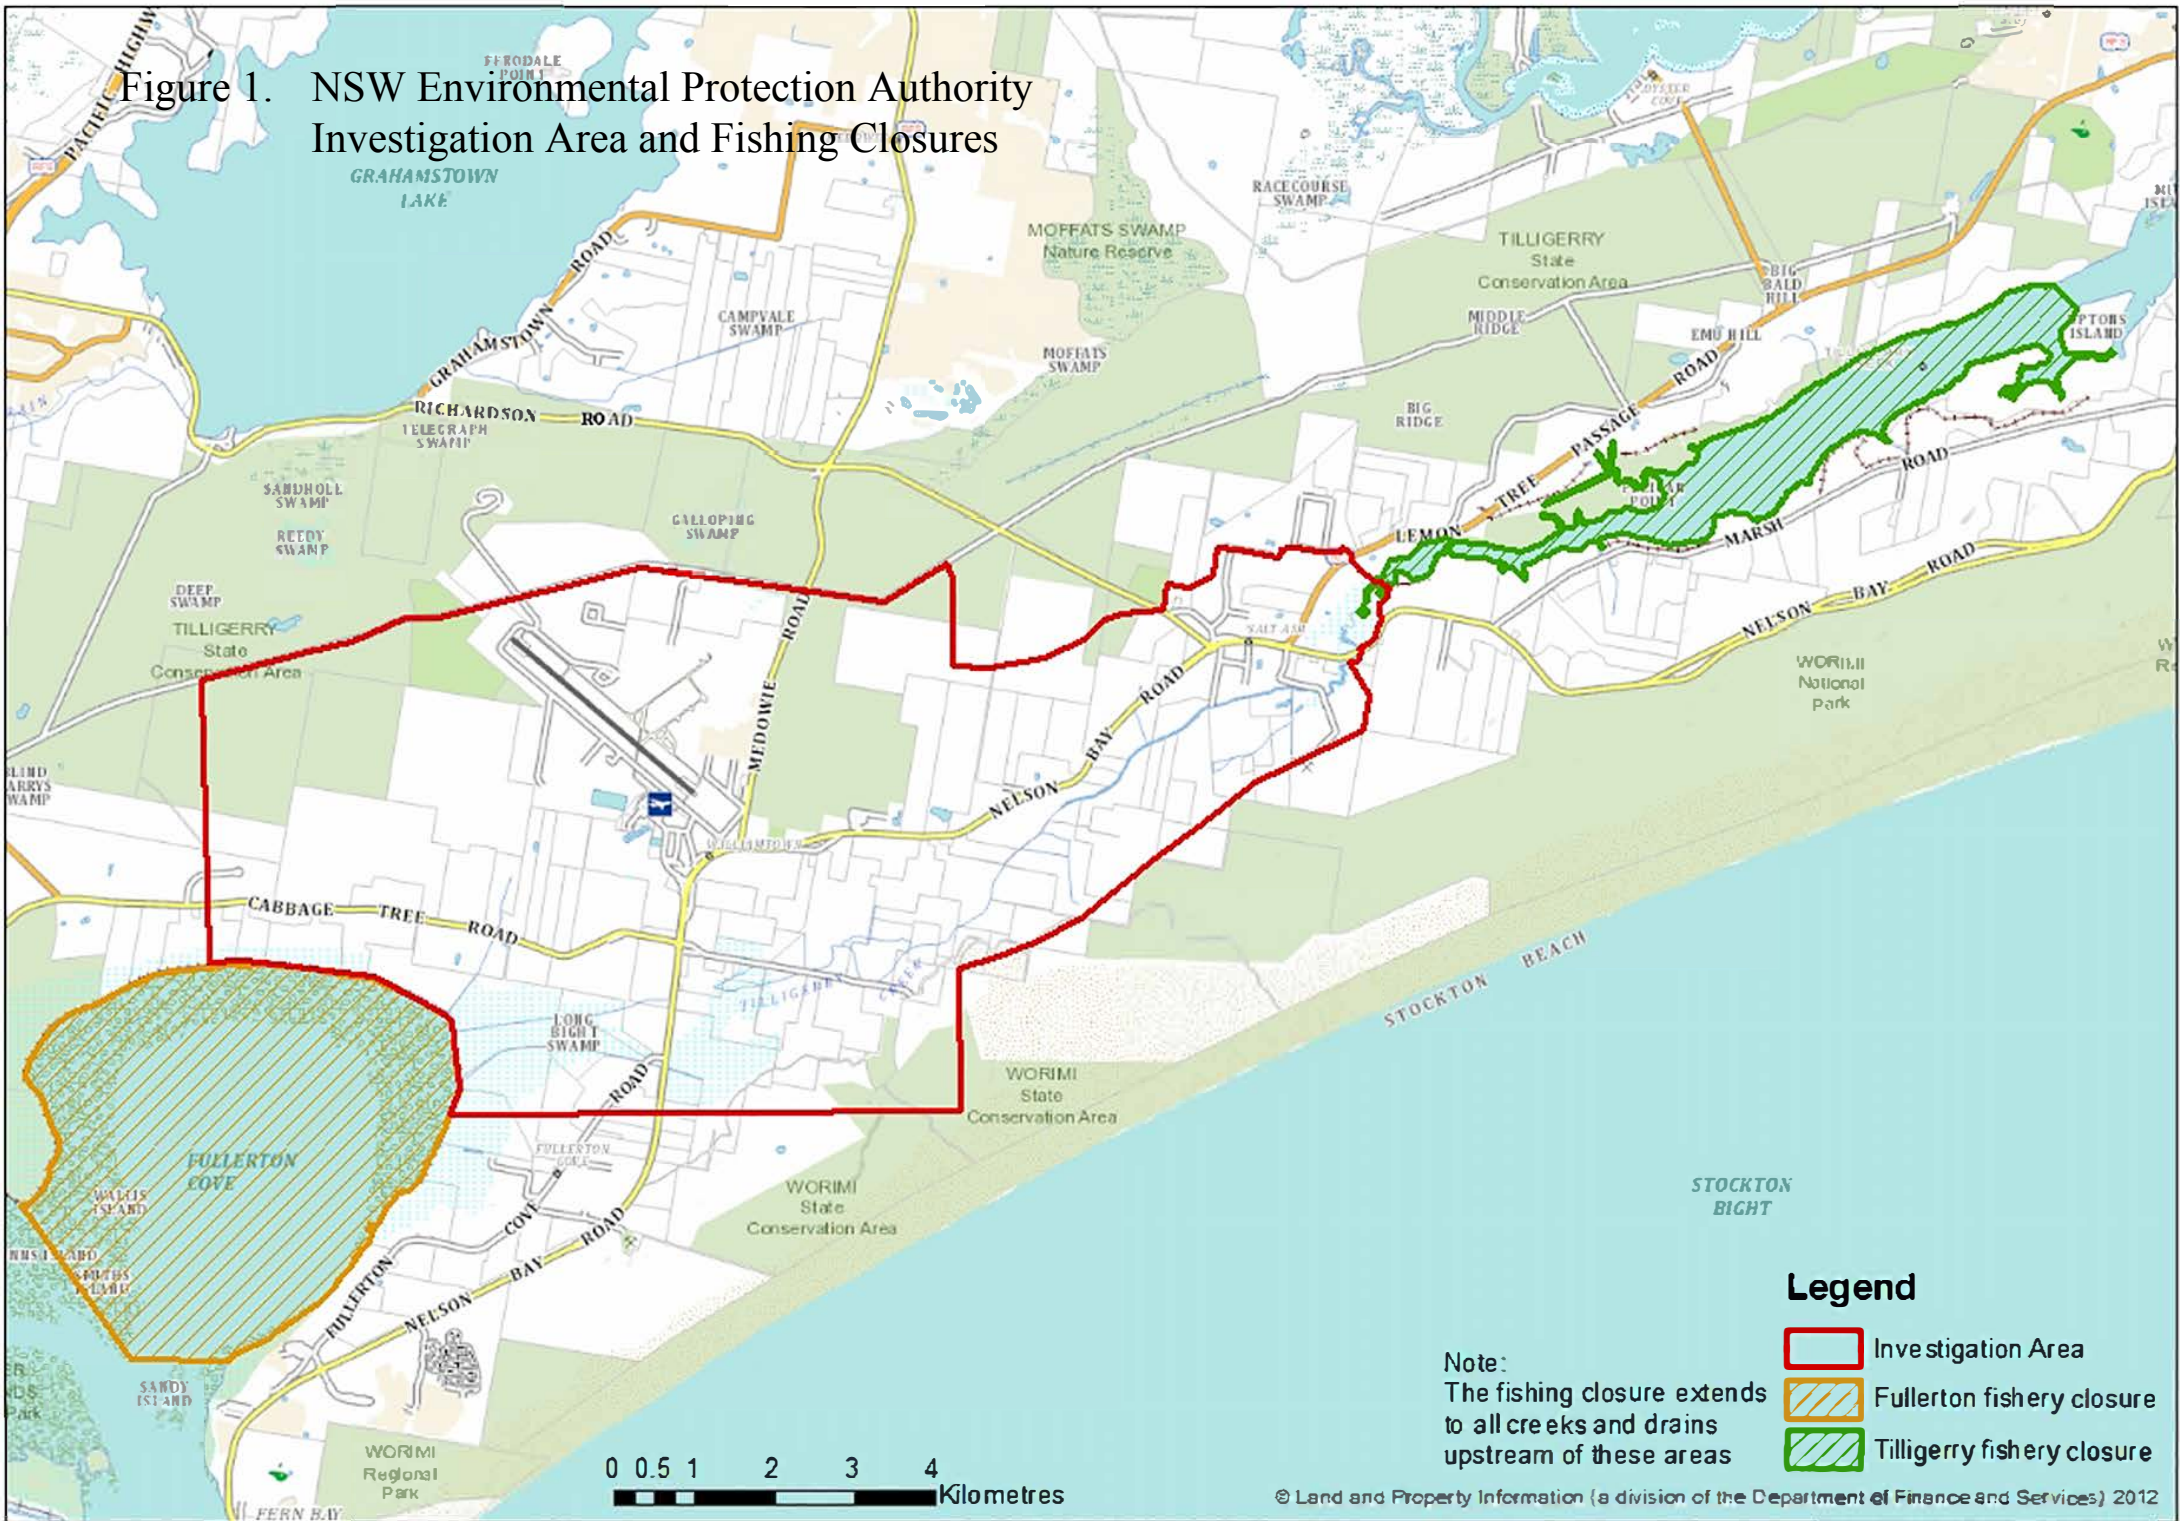

Figure 1. NSW Environmental Protection Authority Investigation Area and Fishing Closures

Legend

- Note:
The fishing closure extends to all creeks and drains upstream of these areas
- Investigation Area
 - Fullerton fishery closure
 - Tilligerry fishery closure