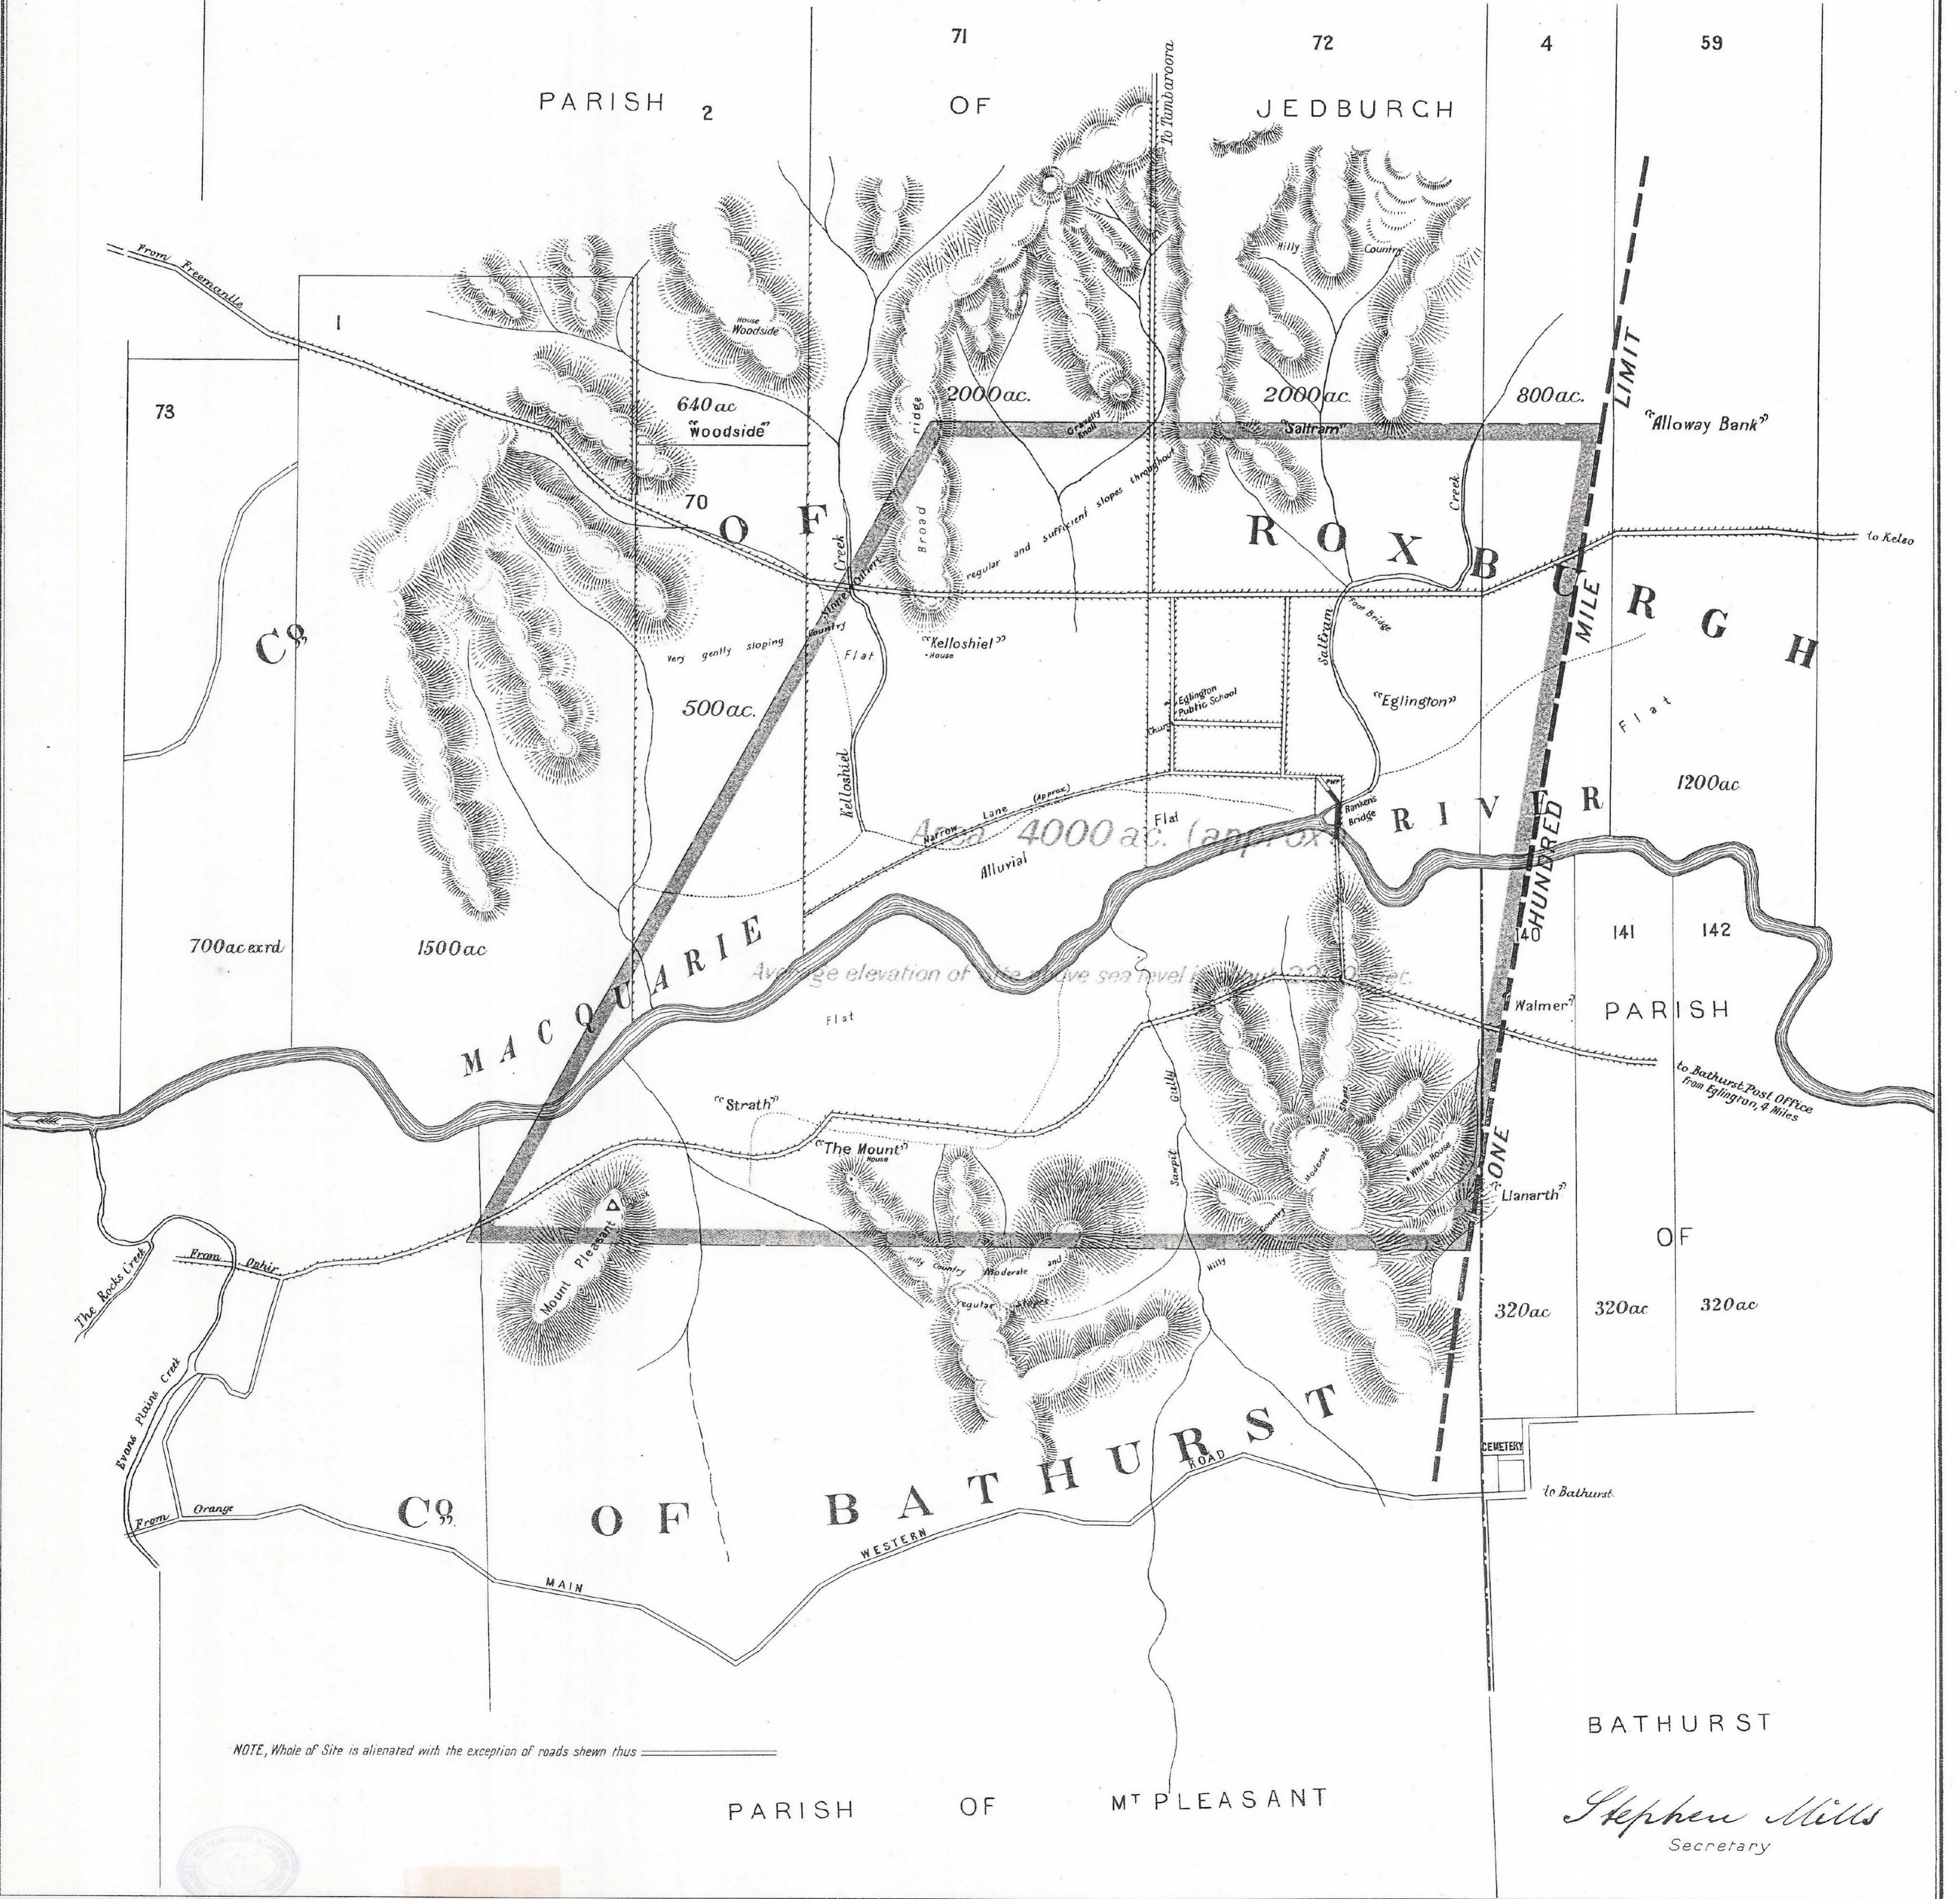

PLAN

showing proposed Federal Capital Site
in the locality of

BATHURST

Parishes of Jedburgh, Mt Pleasant & Bathurst — Counties of Roxburgh & Bathurst

N.S.W. 1903

Note—Proposed Capital Site is shown by blue edging

W. J. Macquarie

Chairman
Royal Commission Federal Capital Sites
Sydney June 3rd 1903.

Nº 3

NOTE, Whole of Site is alienated with the exception of roads shown thus

BATHURST

Stephen Mills
Secretary