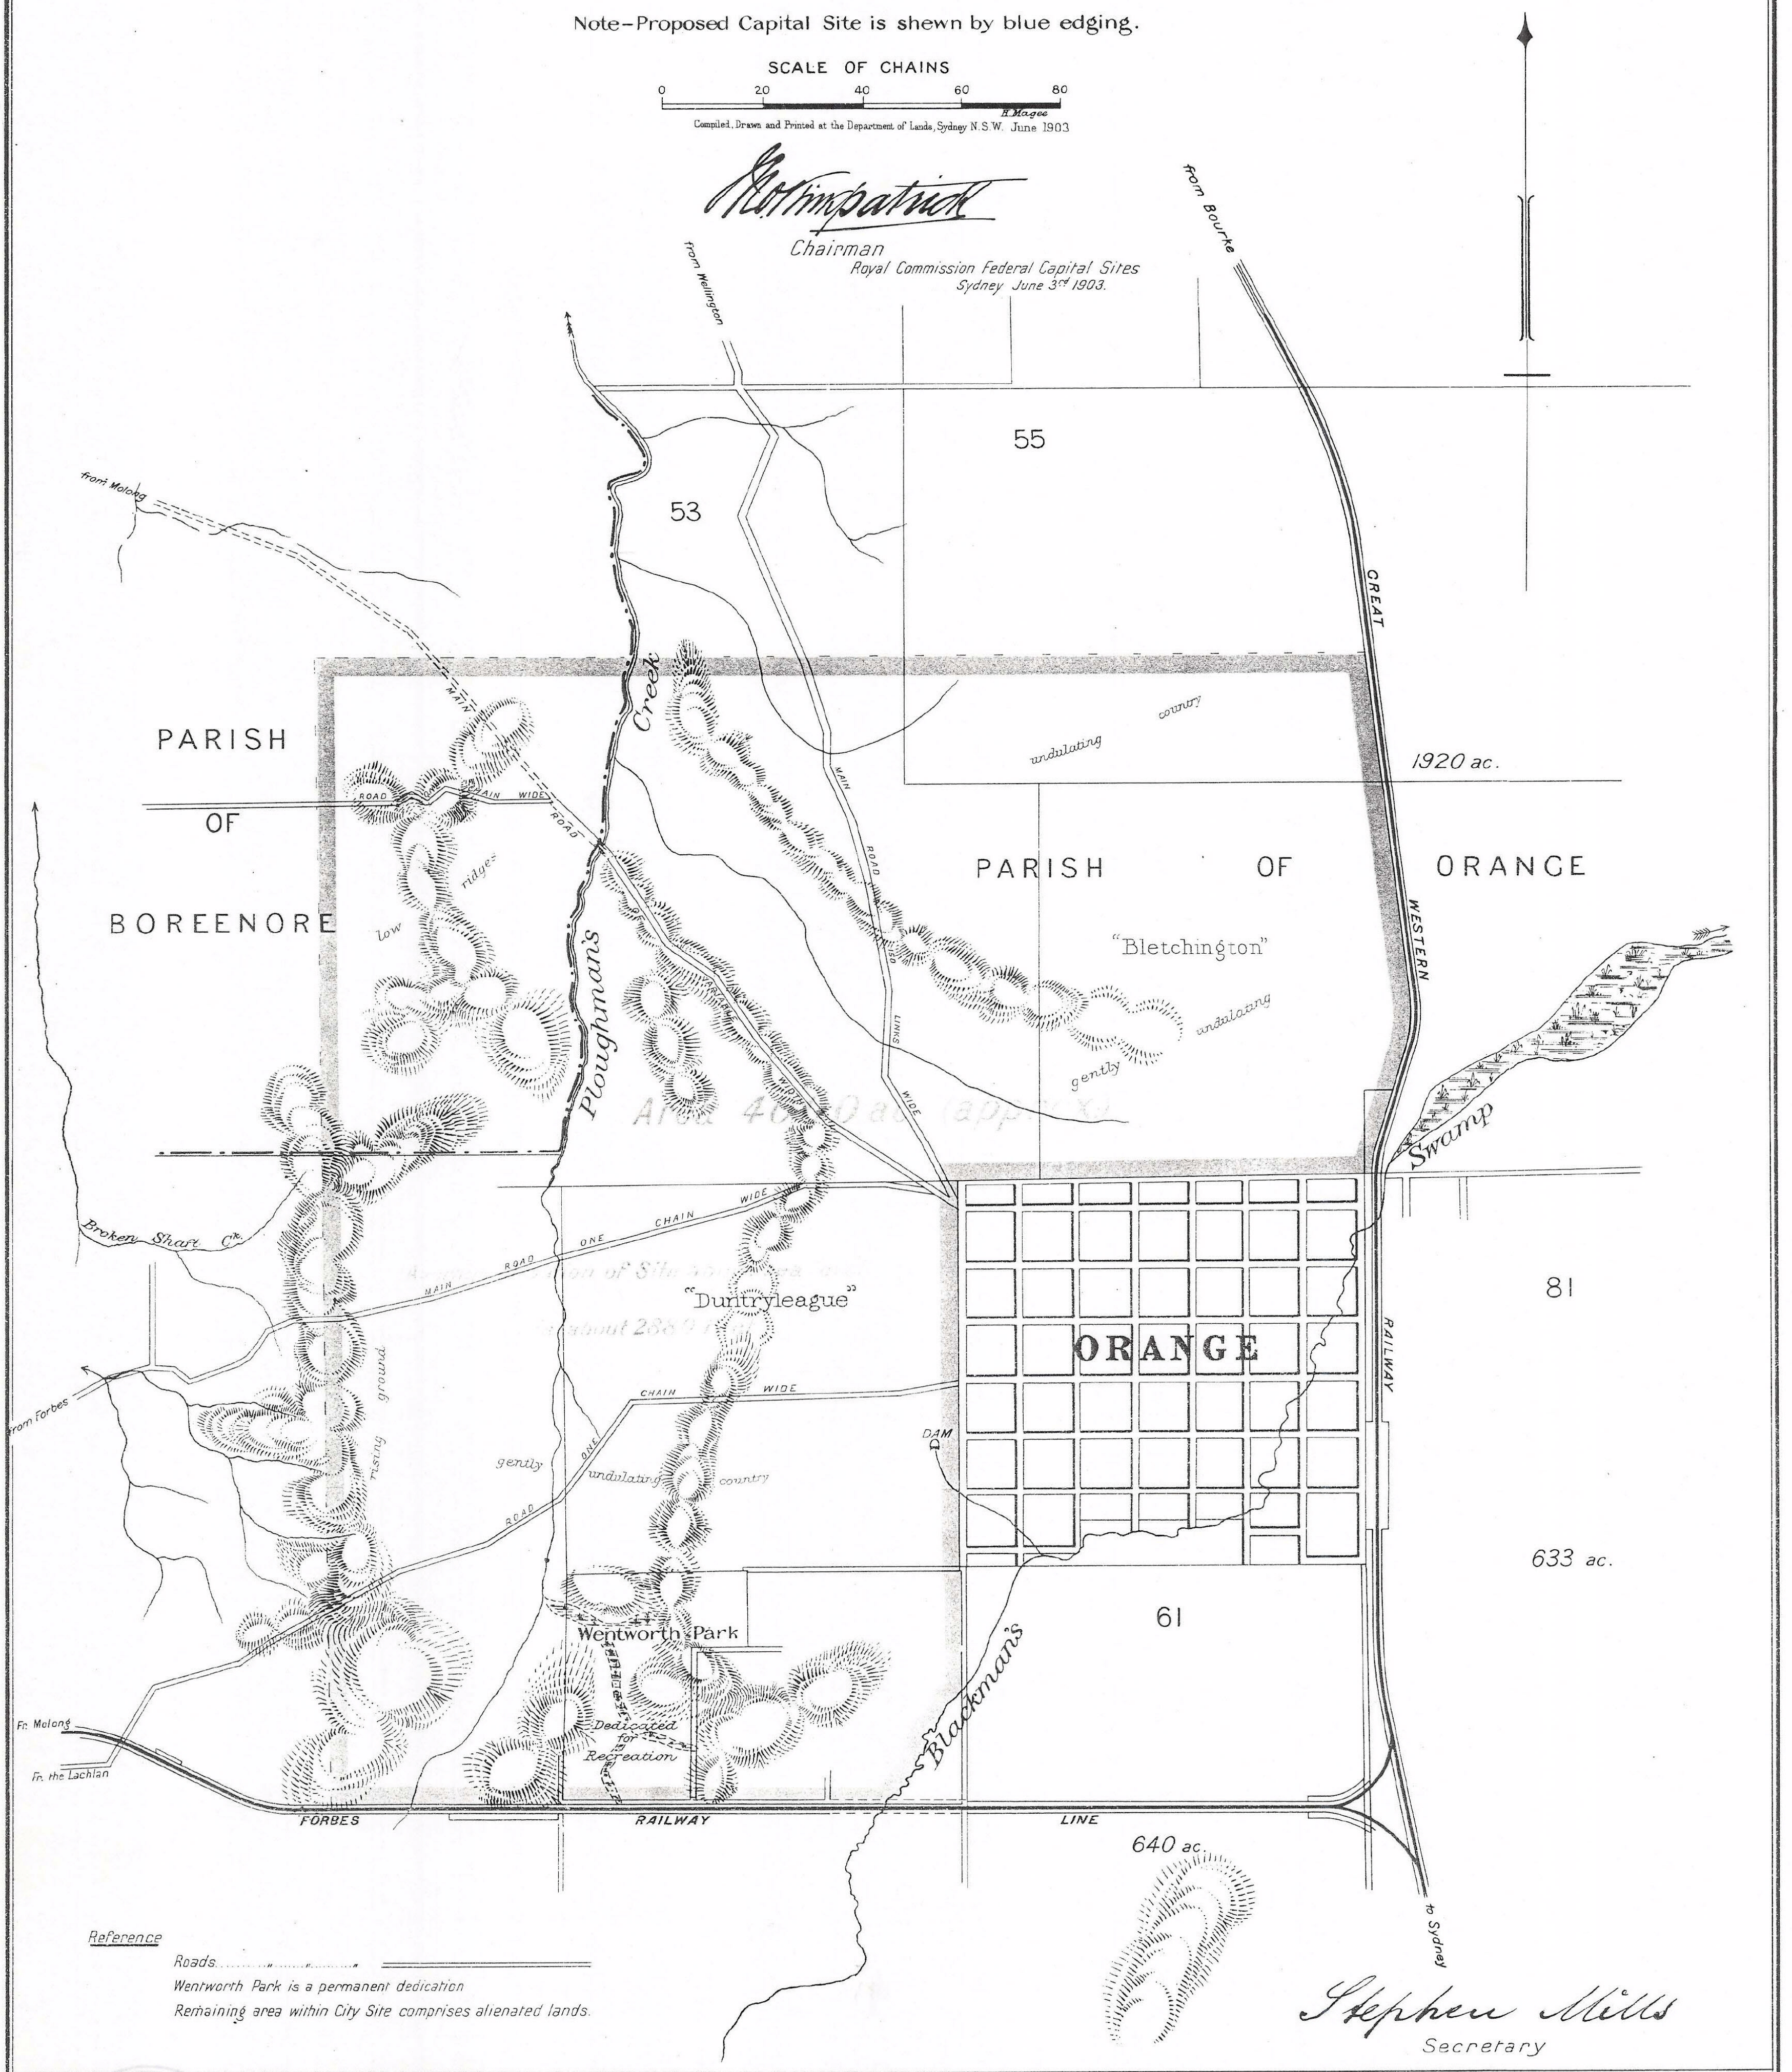

PLAN

showing proposed Federal Capital Site

in the locality of

ORANGE

Parishes of Orange & Boreenore — County of Wellington

N.S.W. 1903

Nº 7

Note—Proposed Capital Site is shewn by blue edging.

H. J. Macpherson

Chairman
Royal Commission Federal Capital Sites
Sydney June 3rd 1903.

Reference

Roads

Wentworth Park is a permanent dedication

Remaining area within City Site comprises alienated lands.

Stephen Mills
Secretary