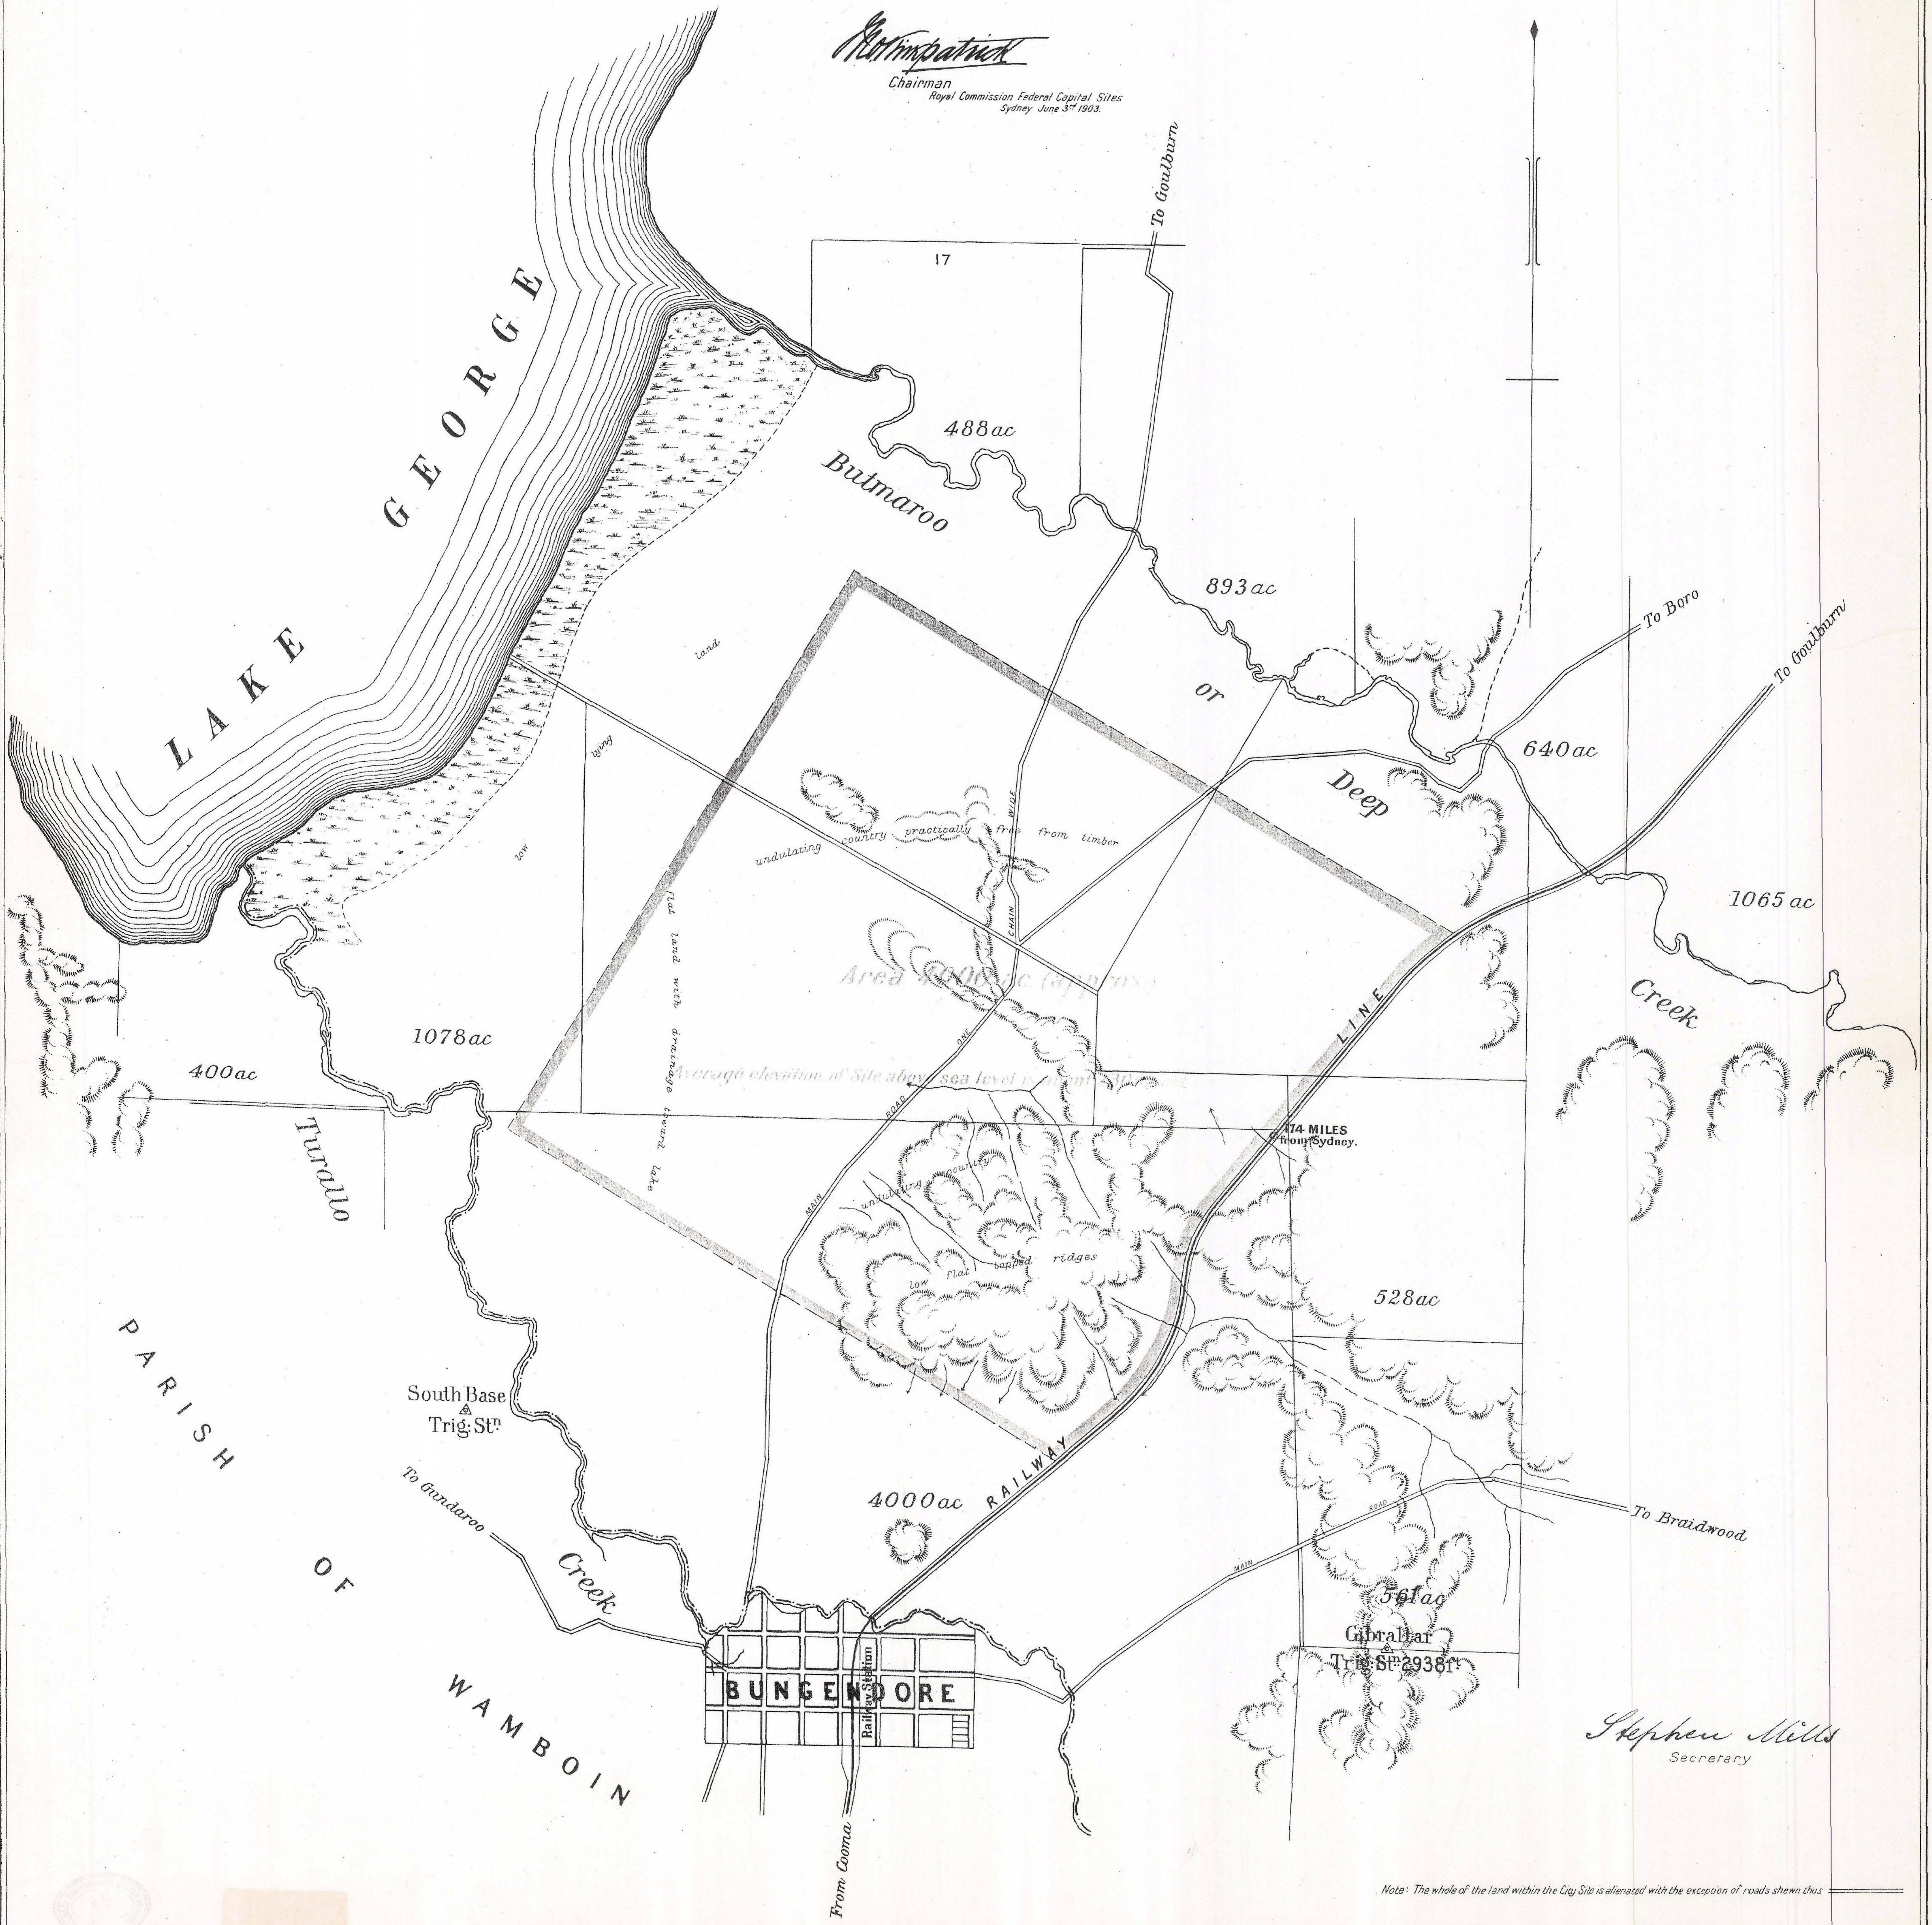

PLAN

showing proposed Federal Capital Site

in the locality of

LAKE GEORGE

Parish of Currandooly County of Murray

N.S.W-1903.

Nº5

Note-Proposed Capital Site is shown by blue edging

W. M. Patrick
Chairman
Royal Commission Federal Capital Sites
Sydney June 3rd 1903.

Stephen Mills
Secretary

Note: The whole of the land within the City Site is alienated with the exception of roads shown thus