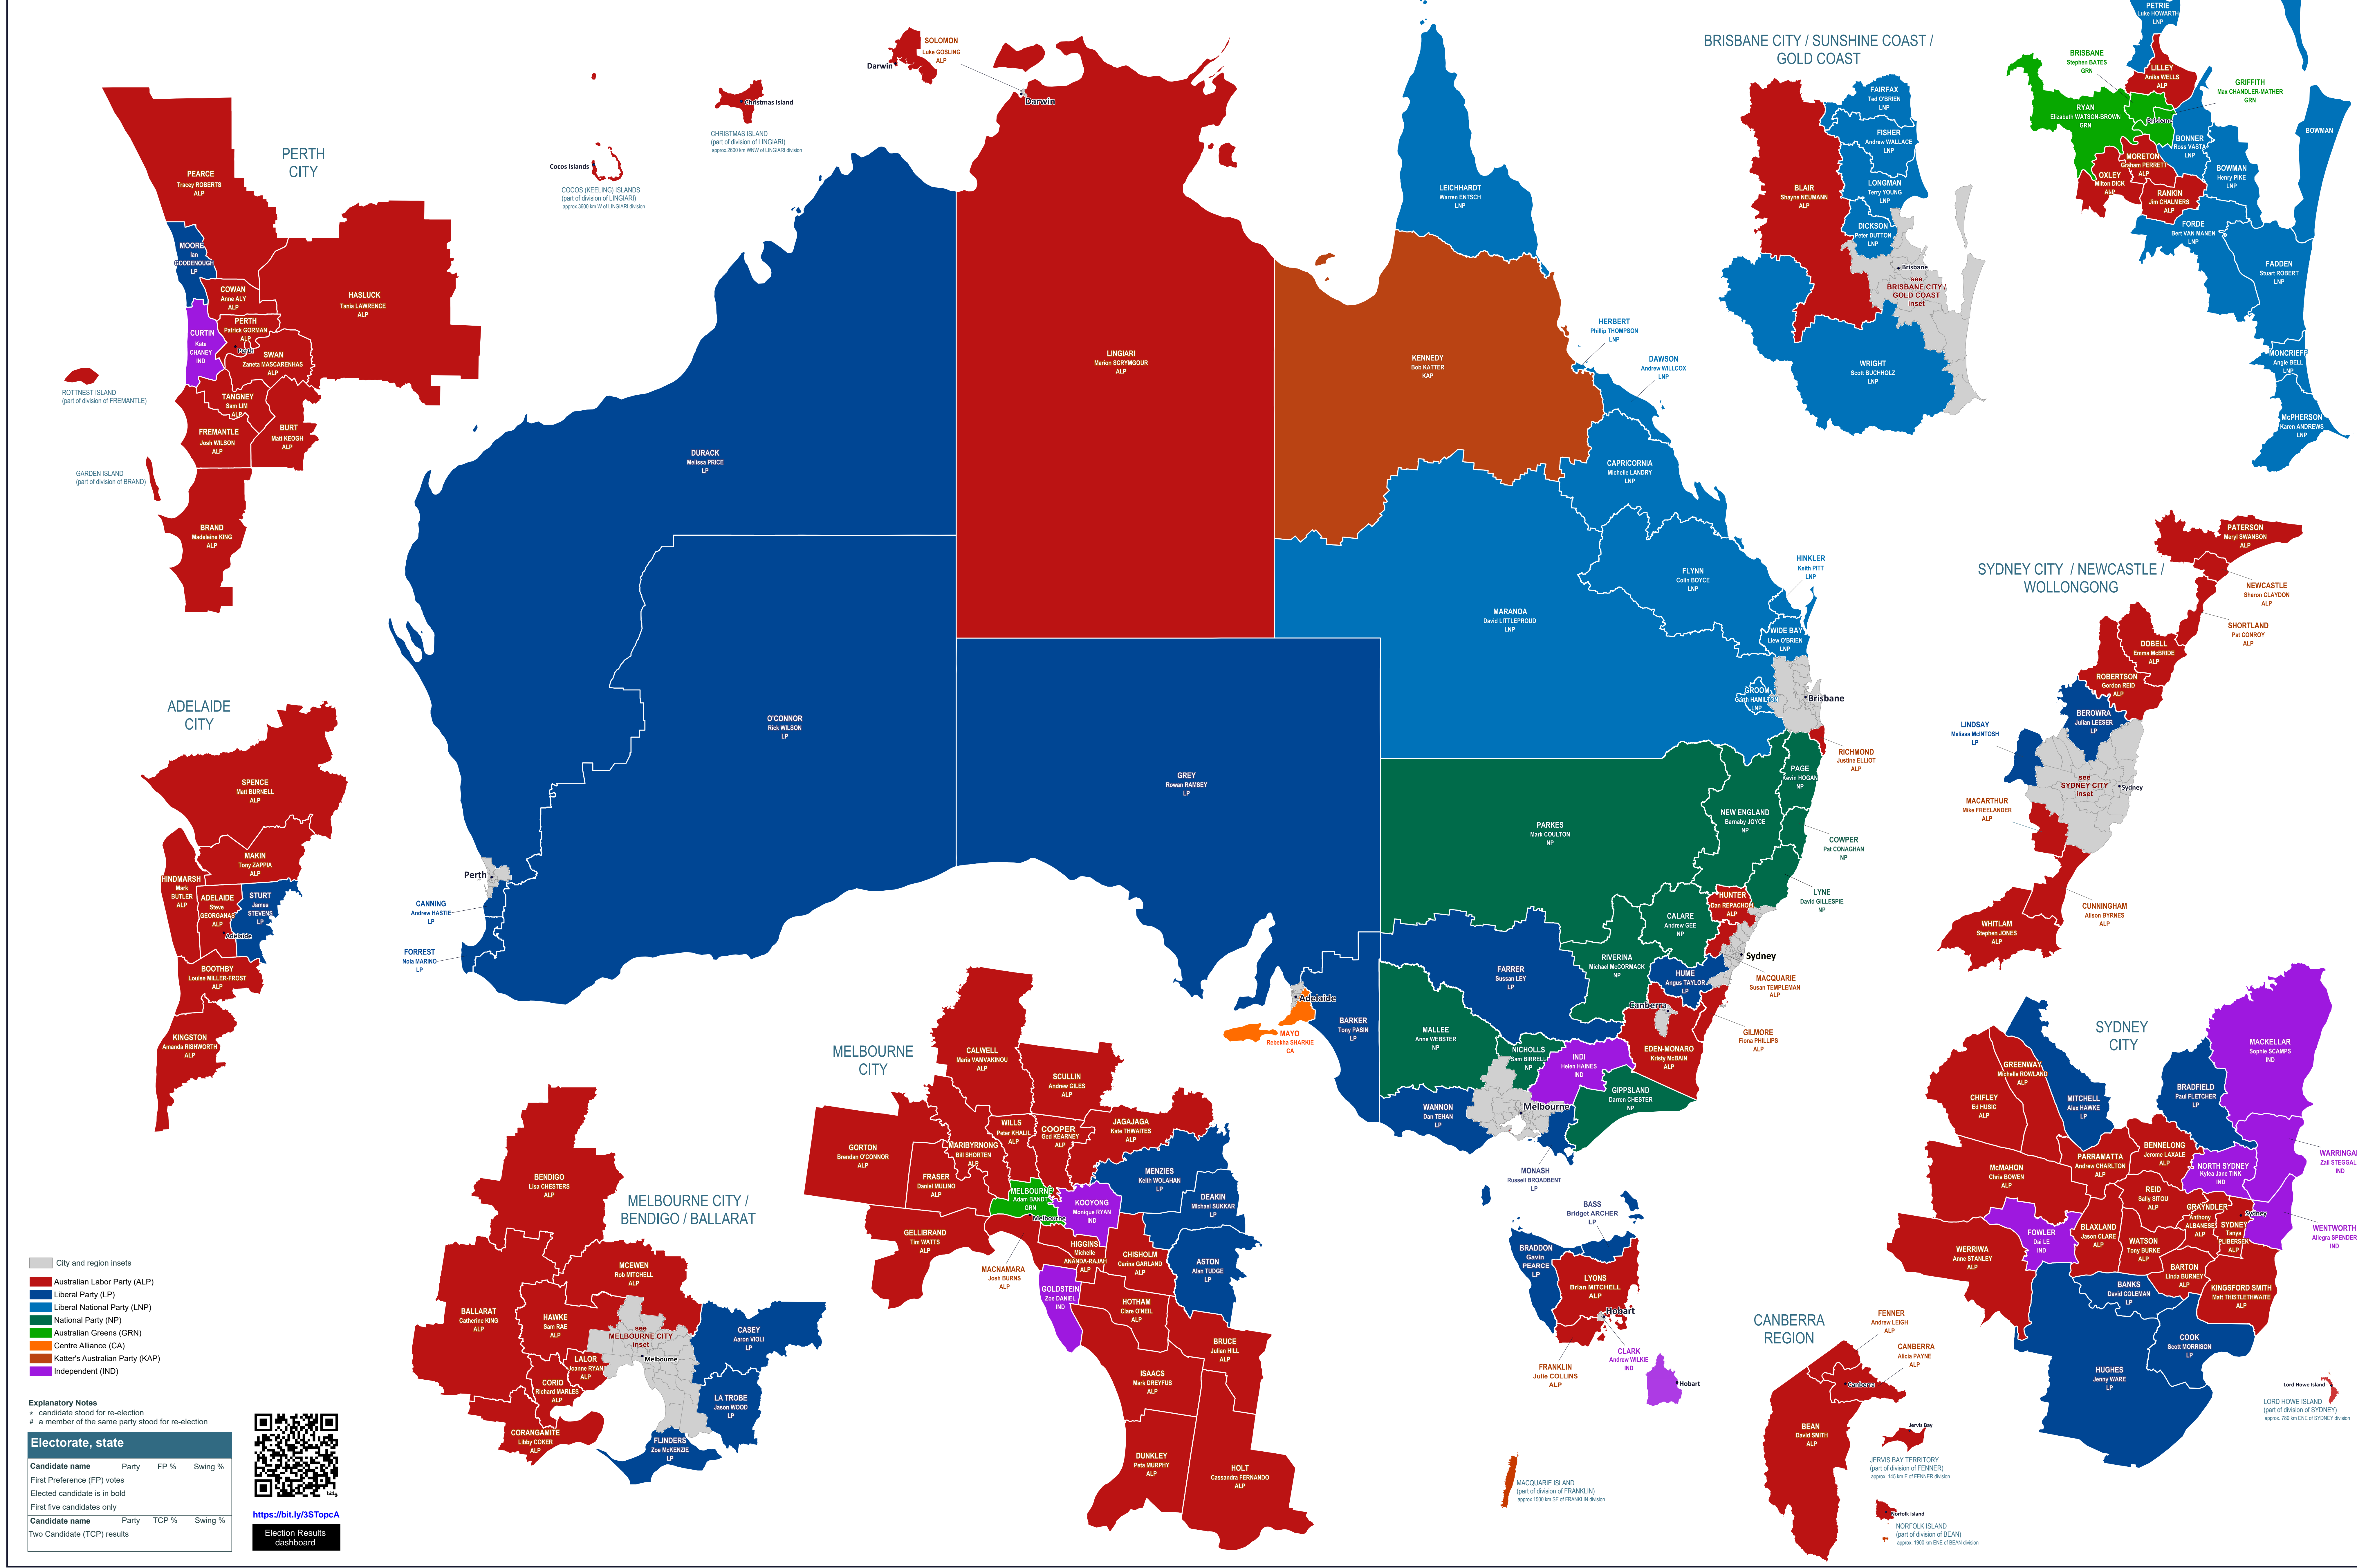

PARLIAMENTARY LIBRARY
Department of Parliamentary Services

Table of Australian states and territories: Queensland, Western Australia, South Australia, Victoria, Tasmania, Northern Territory, New South Wales, Australian Capital Territory.

Federal Election Results, 21 May 2022
First preference and two candidate preferred vote

Table of Australian states and territories: Queensland, Western Australia, South Australia, Victoria, Tasmania, Northern Territory, New South Wales, Australian Capital Territory.